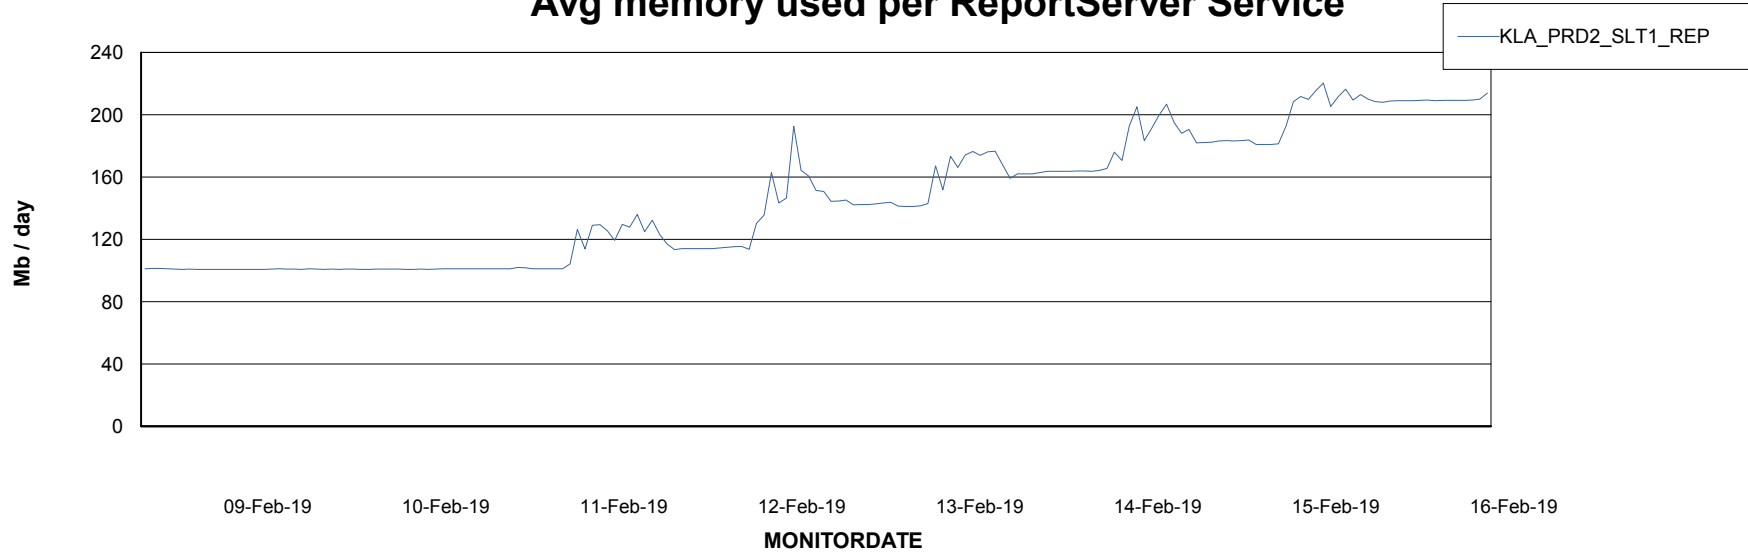

ABSSolute Application ReportServer Services

Avg memory used per ReportServer Service