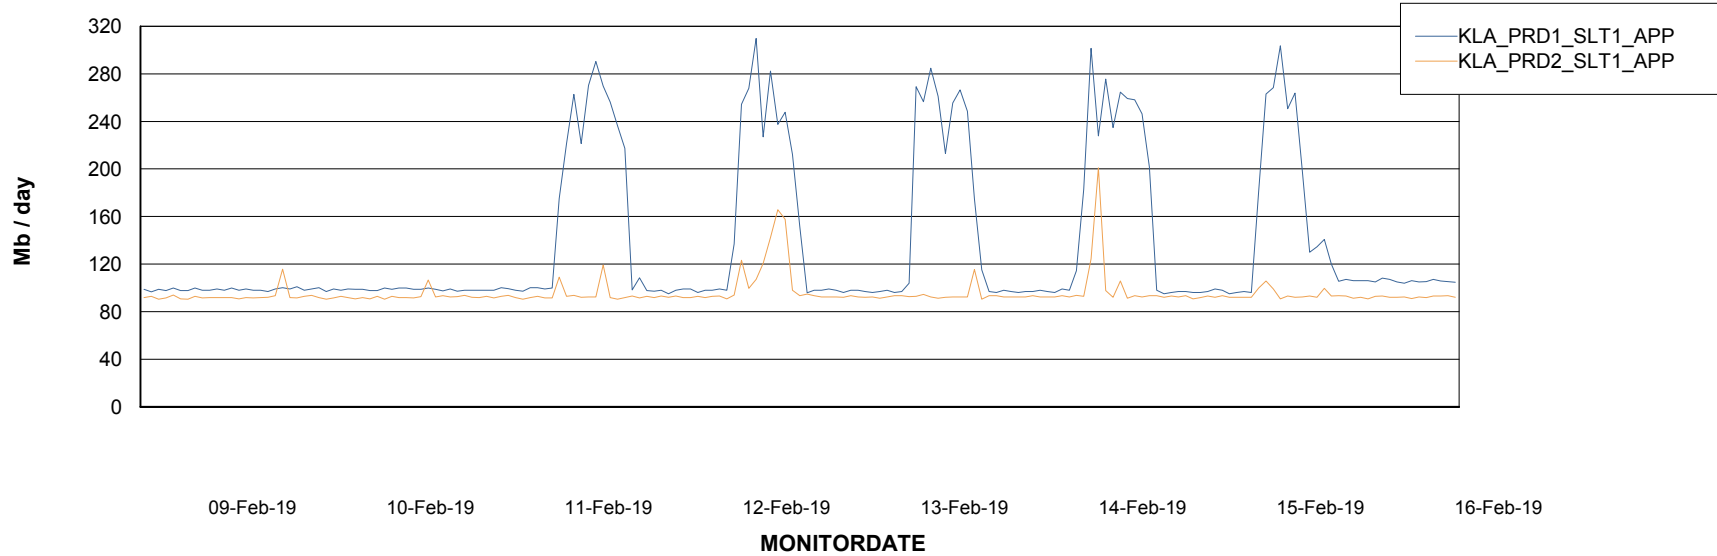

ABSSolute Application Server Services

Avg memory used per ABS Server Service