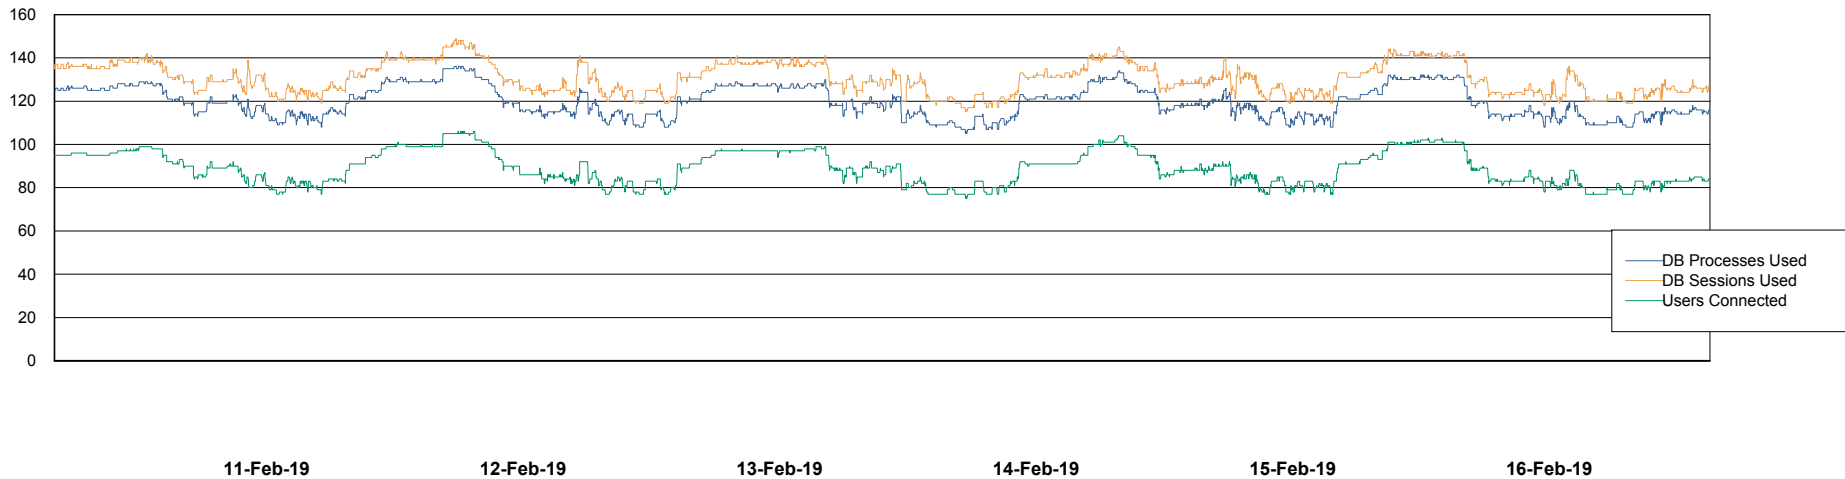

Harddisk Usage FIS_PRD_ORACLE2

	Free disk space on c: (%)	Total disk space on c: (Gb)	Free disk space on l: (%)	Total disk space on l: (Gb)	Free disk space on o: (%)	Total disk space on o: (Gb)
16-Feb-19	70	279	19	279	7	373
15-Feb-19	70	279	19	279	7	373
14-Feb-19	70	279	19	279	7	373
13-Feb-19	70	279	19	279	7	373
12-Feb-19	70	279	19	279	7	373
11-Feb-19	70	279	19	279	7	373
10-Feb-19	70	279	19	279	7	373

Weekly SLA Customer Report

Customer FIS_Production
Database ID 46

Database Performance FISDB_Production

DB Processes Max 150
DB Sessions Max 264

Weekly SLA Customer Report

Customer FIS_Production
Database ID 46

Database Performance FISDB_Standby

DB Processes Max 150
DB Sessions Max 264

Weekly SLA Customer Report

Customer FIS_Production
 Database ID 46

DATABASE SIZE FISDB_Production

Database growth over last month