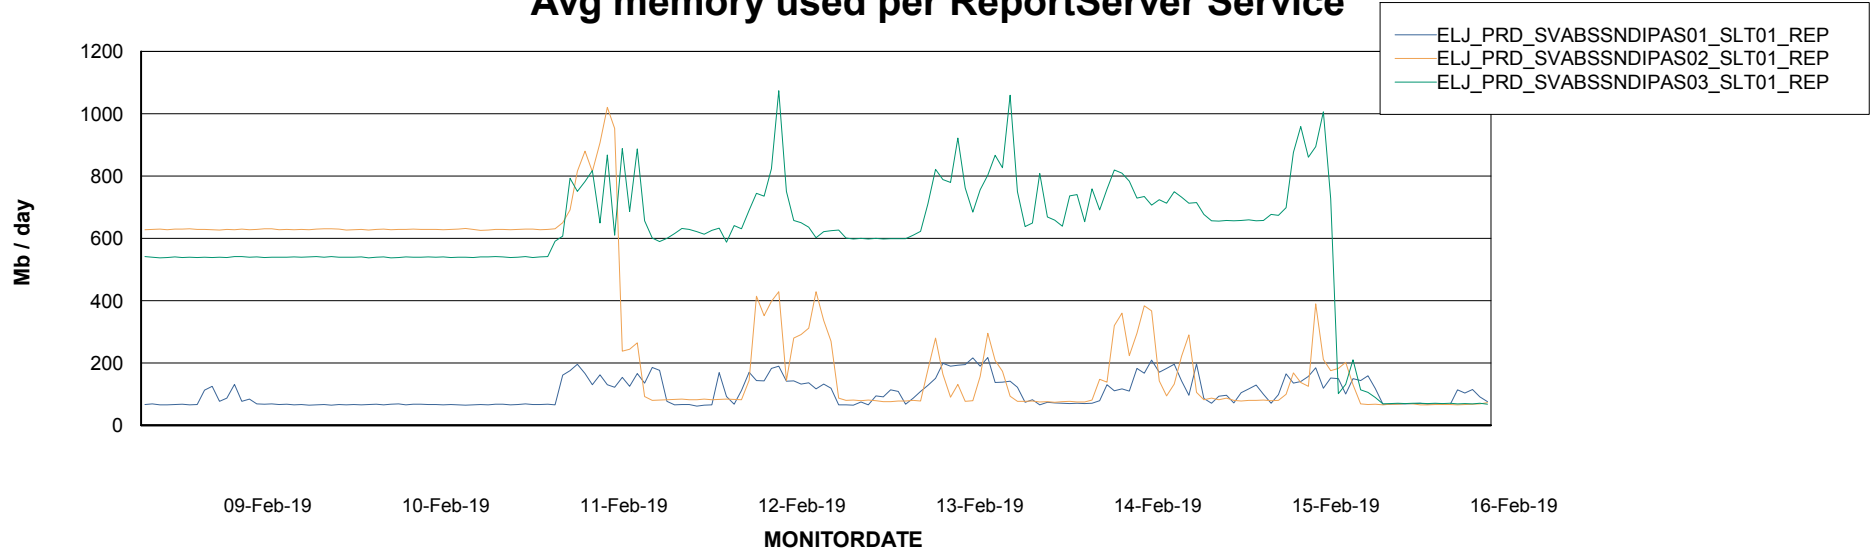

ABSSolute Application ReportServer Services

Avg memory used per ReportServer Service