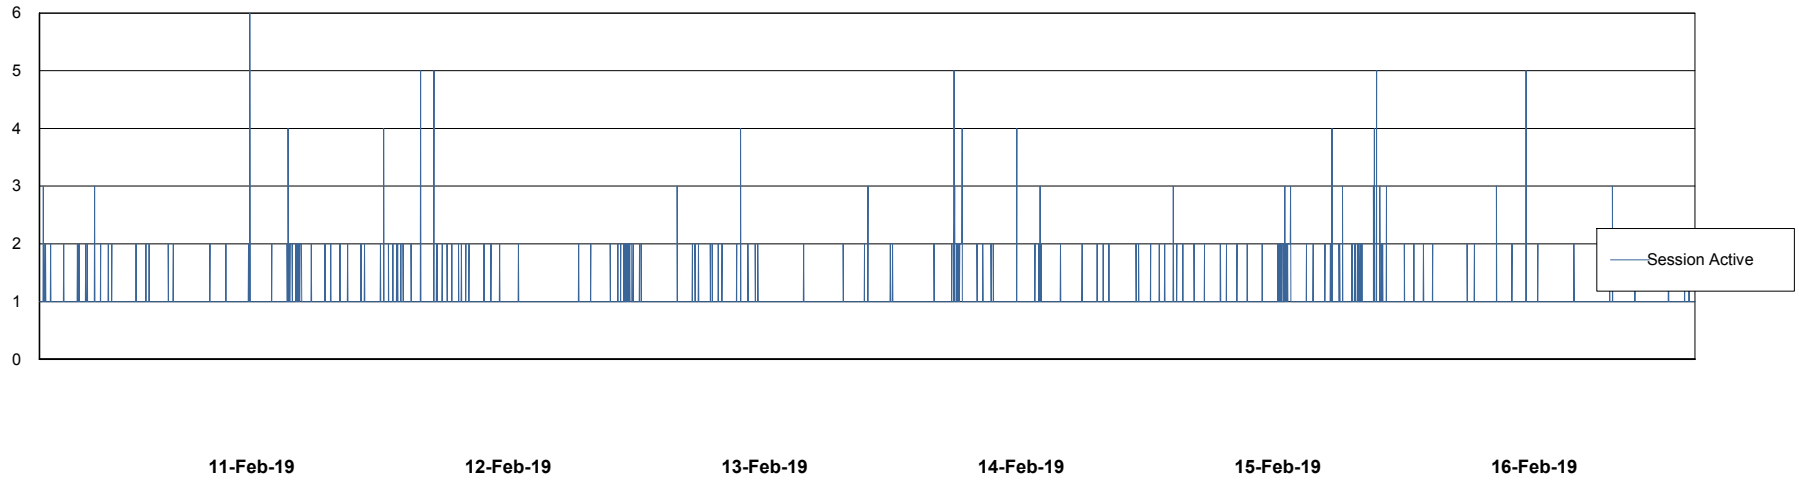

Database Performance ELJDB_Standby

DB Processes Max 600
DB Sessions Max 924