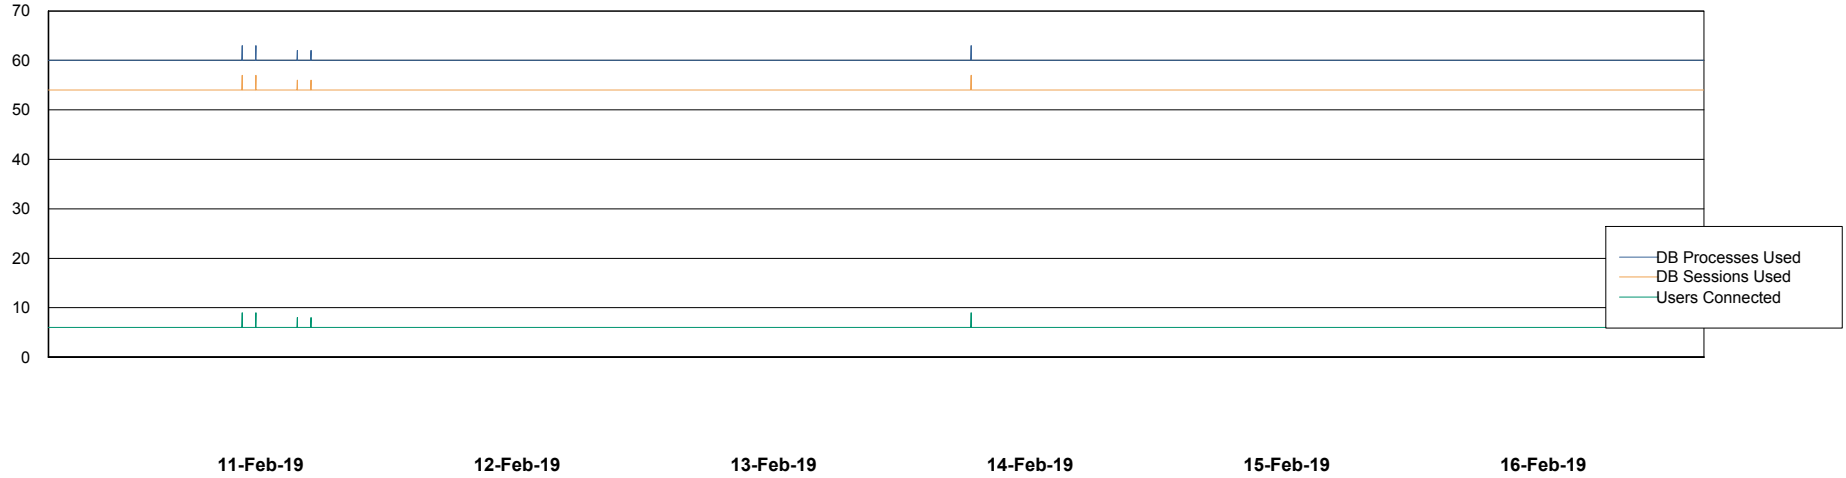

Database Performance ELJDB_Standby

DB Processes Max 600
DB Sessions Max 924