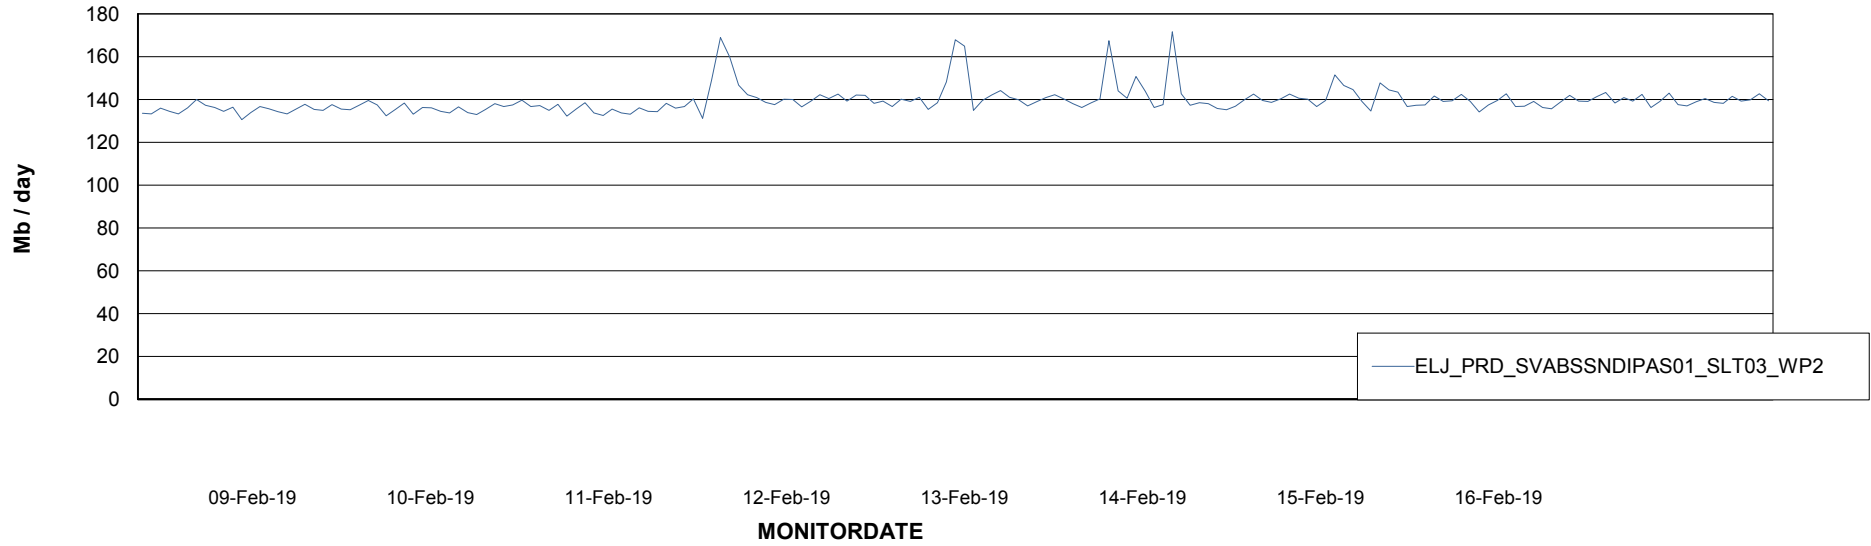

ABSSolute Application ReportServer Services

Avg memory used per ReportServer Service

Weekly SLA Customer Report

Customer ELJ Production
Database ID 72

ABSSolute Web Component Services

Avg memory used per ABS Web component