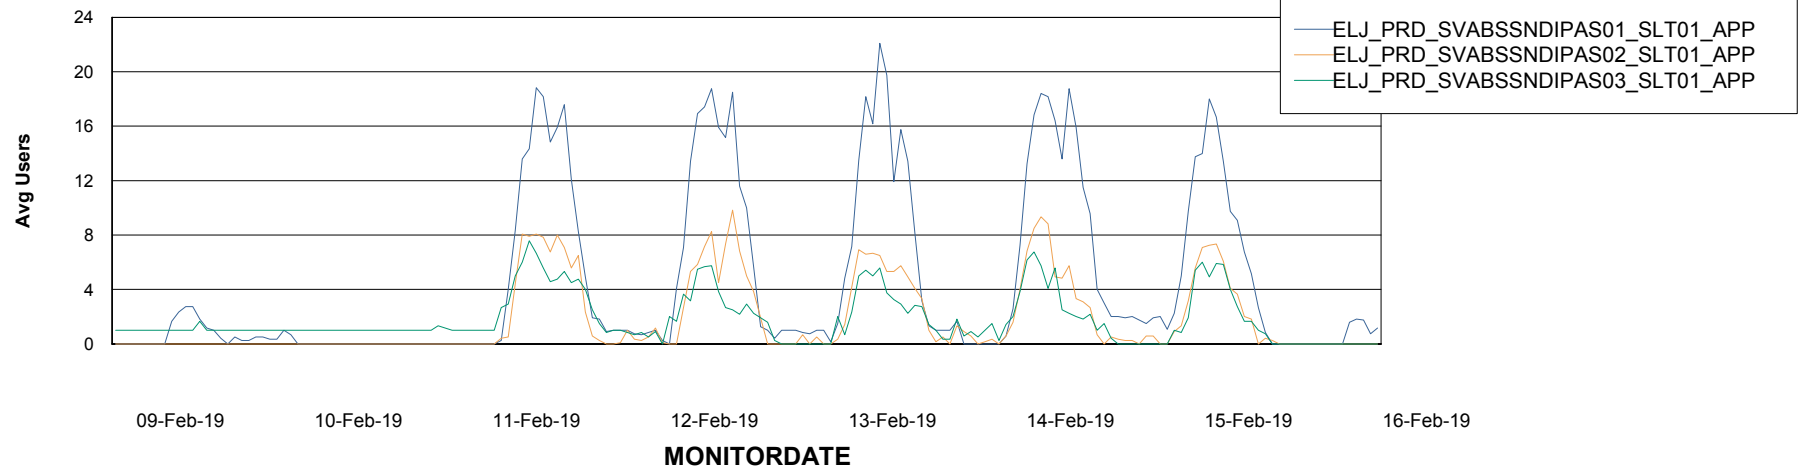

Weekly SLA Customer Report

Customer ELJ Production
Database ID 72

ABSSolute Application Server Services

Avg memory used per ABS Server Service

Avg users per day per ABS server

Weekly SLA Customer Report

Customer ELJ Production
Database ID 72