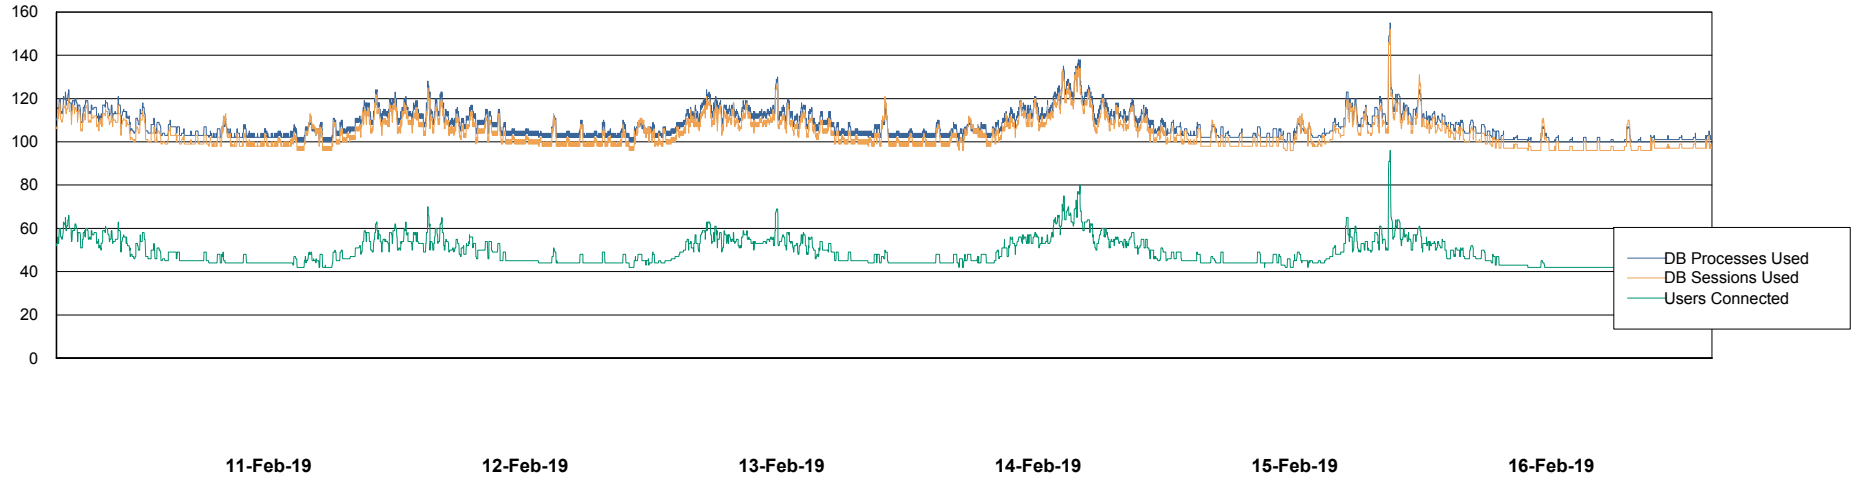

Database Performance ELJDB_Production

DB Processes Max 600
DB Sessions Max 924