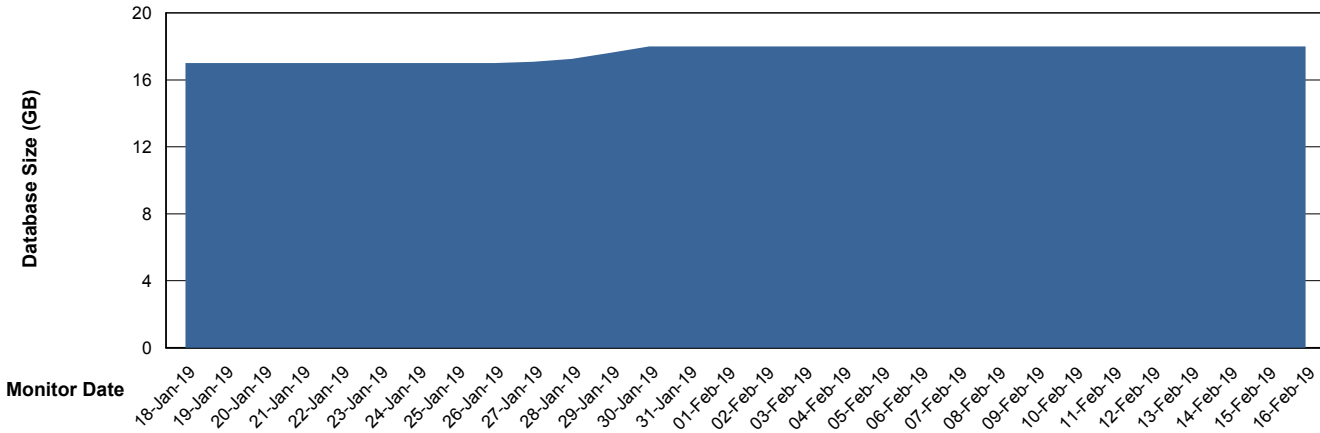

Weekly SLA Customer Report

Customer ELJ Production
Database ID 72

Database Performance ELJDB_Production

DB Processes Max 600
DB Sessions Max 924

Weekly SLA Customer Report

Customer ELJ Production
Database ID 72

Database Performance ELJDB_Standby

DB Processes Max 600
DB Sessions Max 924

Weekly SLA Customer Report

Customer ELJ Production
 Database ID 72

DATABASE SIZE ELJDB_Production

Database growth over last month

Database Tablespace ELJDB_Production

Date	Tablespace Name	Filesize (Gb)	Usedsize (Gb)	Percentage free
16-Feb-19	ABSDATA	18	15	17
	INDX	4	1	75
15-Feb-19	ABSDATA	18	15	17
	INDX	4	1	75
14-Feb-19	ABSDATA	18	15	17
	INDX	4	1	75
13-Feb-19	ABSDATA	18	14	22
	INDX	4	1	75
12-Feb-19	ABSDATA	18	14	22
	INDX	4	1	75
11-Feb-19	ABSDATA	18	14	22
	INDX	4	1	75
10-Feb-19	ABSDATA	18	14	22
	INDX	4	1	75