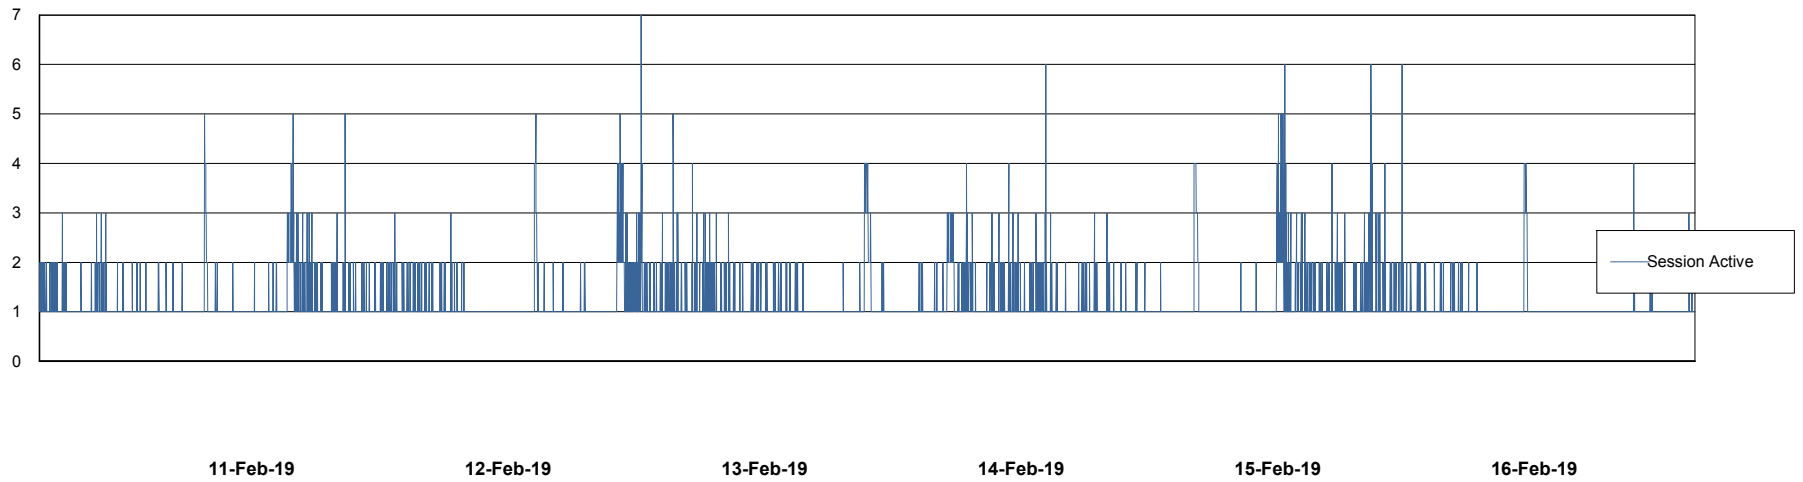

Weekly SLA Customer Report

Customer ELJ Production
Database ID 72

Harddisk Usage ELJ_PRD_SVABSSNDIPDB02

	Free disk space on / (%)	Total disk space on / (Gb)	Used disk space on / (Gb)	Free disk space on /home (%)	Free disk space on /u01 (%)	Total disk space on /u01 (Gb)	Used disk space on /u01 (Gb)
16-Feb-19	83	160	27	83	91	600	57
15-Feb-19	83	160	27	83	91	600	56
14-Feb-19	83	160	27	83	91	600	56
13-Feb-19	83	160	27	83	91	600	56
12-Feb-19	83	160	27	83	91	600	56
11-Feb-19	83	160	27	83	91	600	56
10-Feb-19	83	160	27	83	91	600	56

Weekly SLA Customer Report

Customer ELJ Production
Database ID 72

Database Performance ELJDB_Production

DB Processes Max 600
DB Sessions Max 924

Weekly SLA Customer Report

Customer ELJ Production
Database ID 72