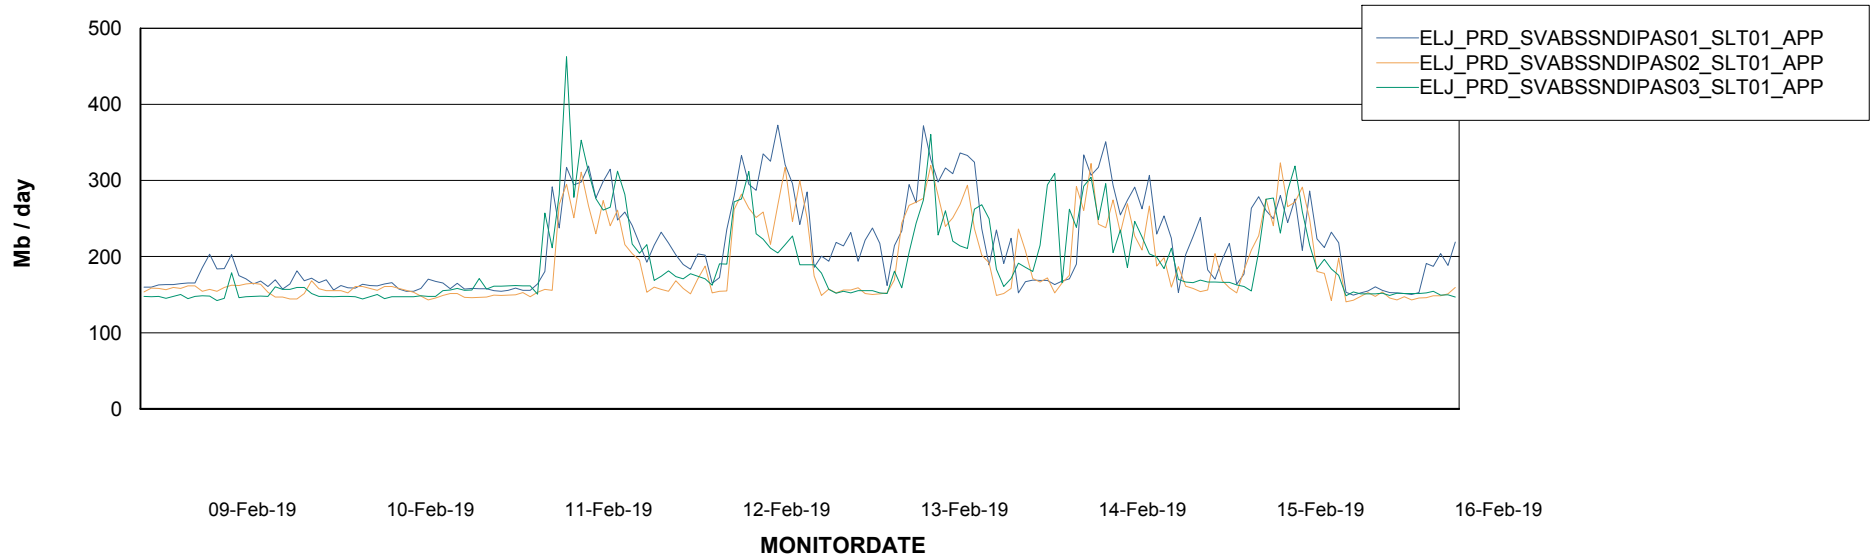

Database Tablespace ELJDB_Production

Date	Tablespace Name	Filesize (Gb)	Usedsize (Gb)	Percentage free
16-Feb-19	ABSDATA	18	15	17
	INDX	4	1	75
15-Feb-19	ABSDATA	18	15	17
	INDX	4	1	75
14-Feb-19	ABSDATA	18	15	17
	INDX	4	1	75
13-Feb-19	ABSDATA	18	14	22
	INDX	4	1	75
12-Feb-19	ABSDATA	18	14	22
	INDX	4	1	75
11-Feb-19	ABSDATA	18	14	22
	INDX	4	1	75
10-Feb-19	ABSDATA	18	14	22
	INDX	4	1	75

Weekly SLA Customer Report

Customer ELJ Production
Database ID 72

ABSSolute Application Server Services

Avg memory used per ABS Server Service

Avg users per day per ABS server

Weekly SLA Customer Report

Customer ELJ Production
Database ID 72