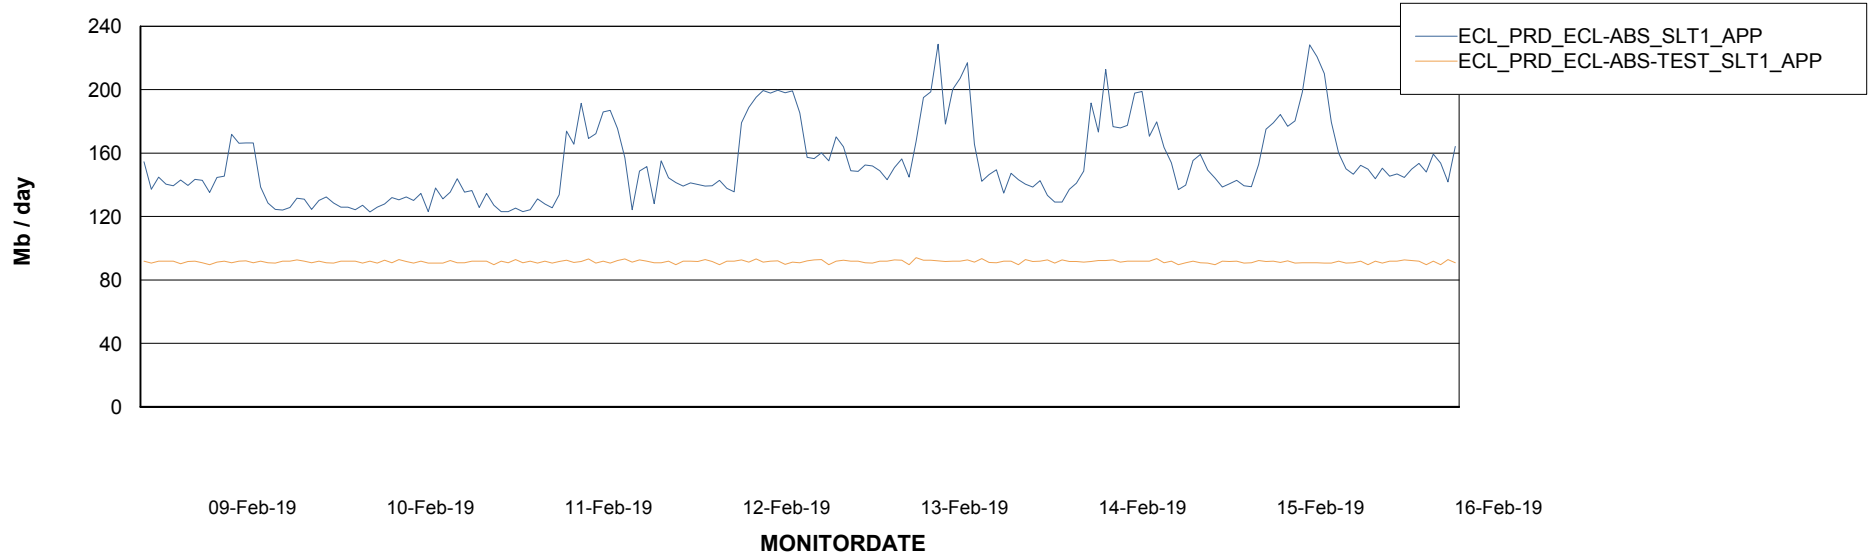

ABSSolute Application Server Services

Avg memory used per ABS Server Service