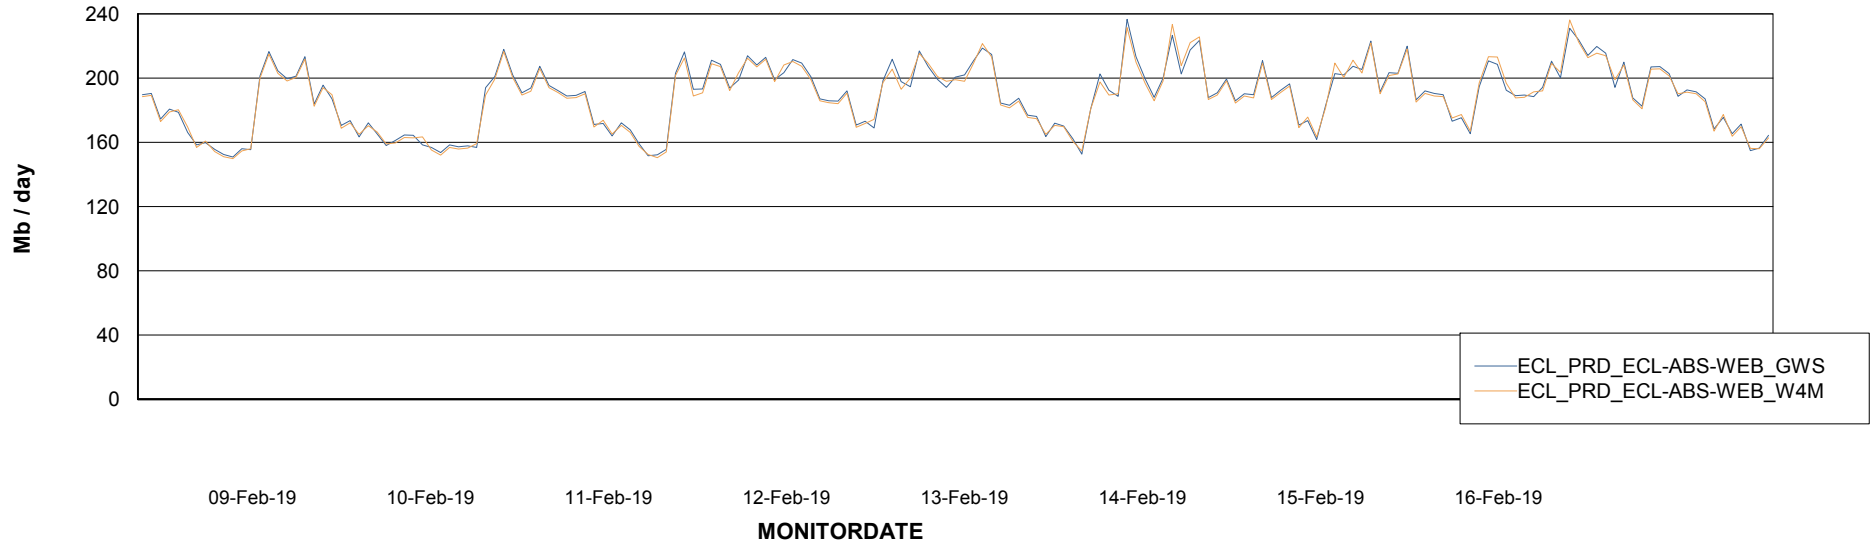

ABSSolute Web Component Services

Avg memory used per ABS Web component