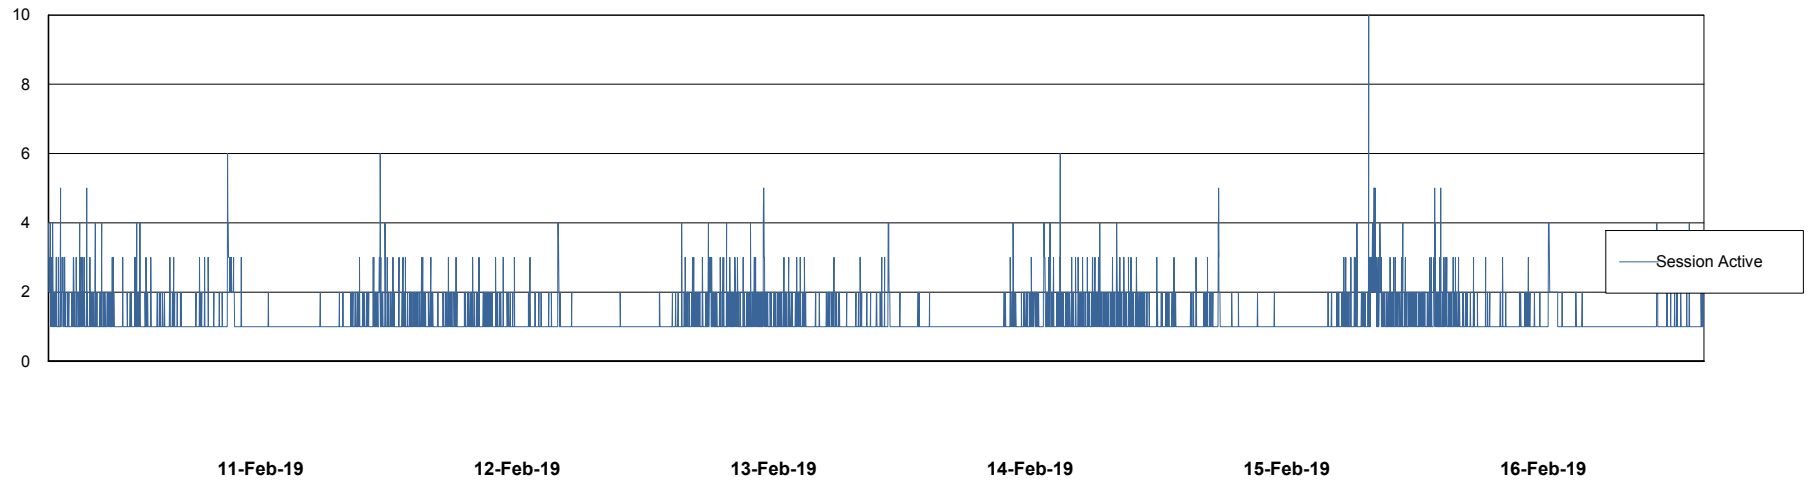

Weekly SLA Customer Report

Customer ECL Production
Database ID 77

Harddisk Usage ECL_PRD_ECL-ABS-WEB

	Free disk space on c: (%)	Total disk space on c: (Gb)
16-Feb-19	76	127
15-Feb-19	76	127
14-Feb-19	76	127
13-Feb-19	77	127
12-Feb-19	77	127
11-Feb-19	77	127
10-Feb-19	77	127

Weekly SLA Customer Report

Customer ECL Production
Database ID 77

Database Performance ECLDB_Production

DB Processes Max 300
DB Sessions Max 480

Weekly SLA Customer Report

Customer ECL Production
Database ID 77