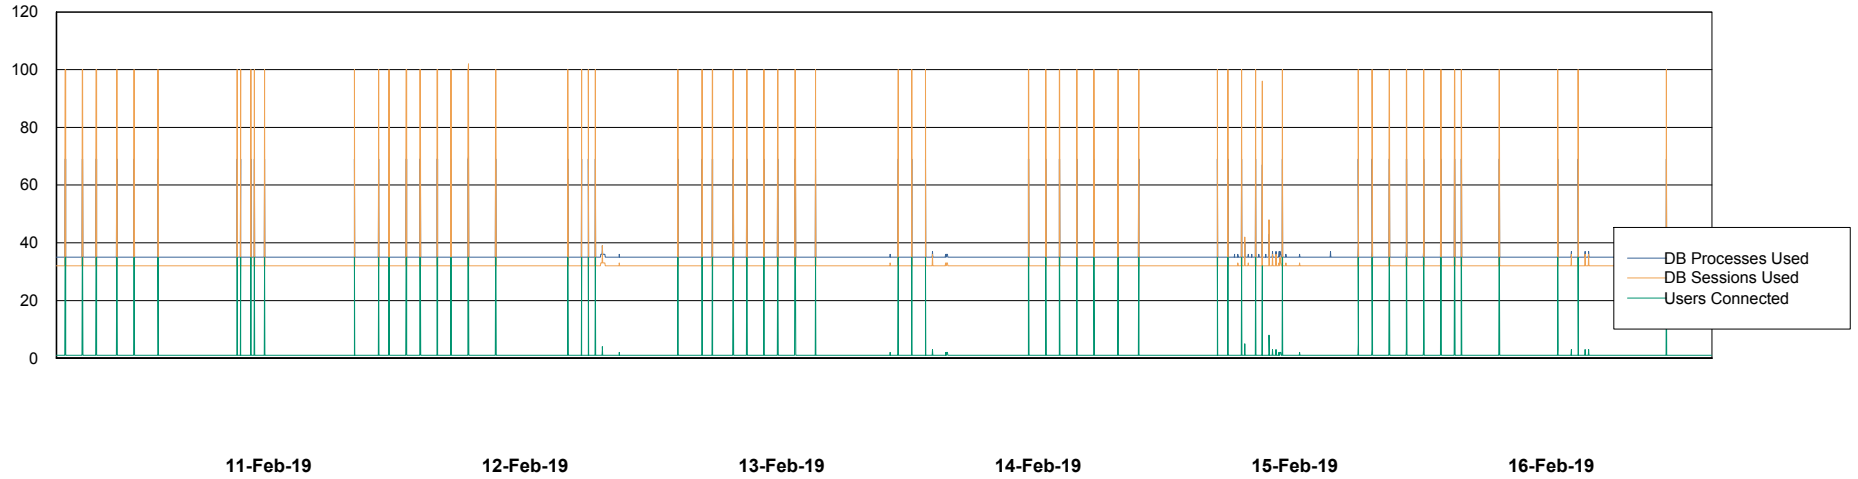

Weekly SLA Customer Report

Customer ECL Production
Database ID 77

Database Performance ECLDB_Production

DB Processes Max 300
DB Sessions Max 480

Weekly SLA Customer Report

Customer ECL Production
Database ID 77

Database Performance ECLDB_Standby

DB Processes Max 300
DB Sessions Max 480

Weekly SLA Customer Report

Customer ECL Production
 Database ID 77

DATABASE SIZE ECLDB_Production

Database growth over last month