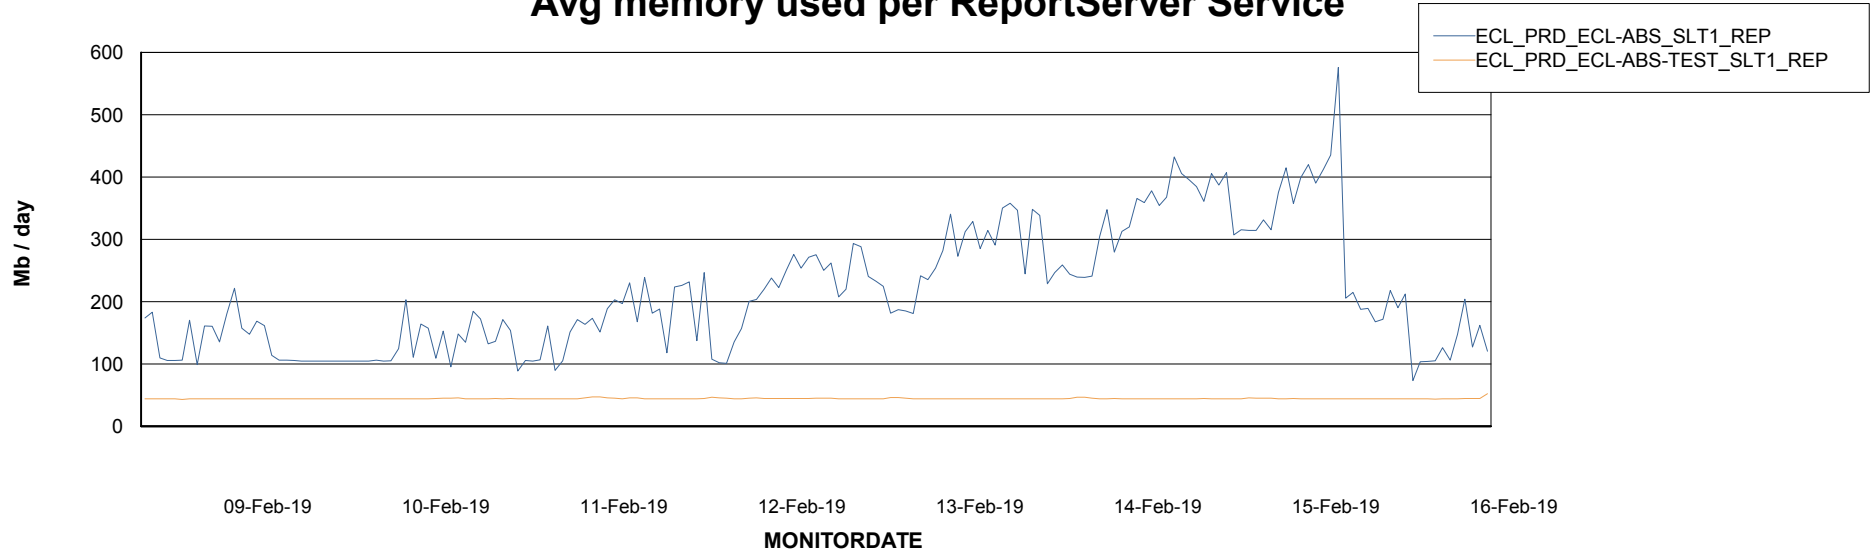

Avg memory used per ABS Server Service

Avg users per day per ABS server

Weekly SLA Customer Report

Customer ECL Production
Database ID 77

ABSSolute Application ReportServer Services

Avg memory used per ReportServer Service