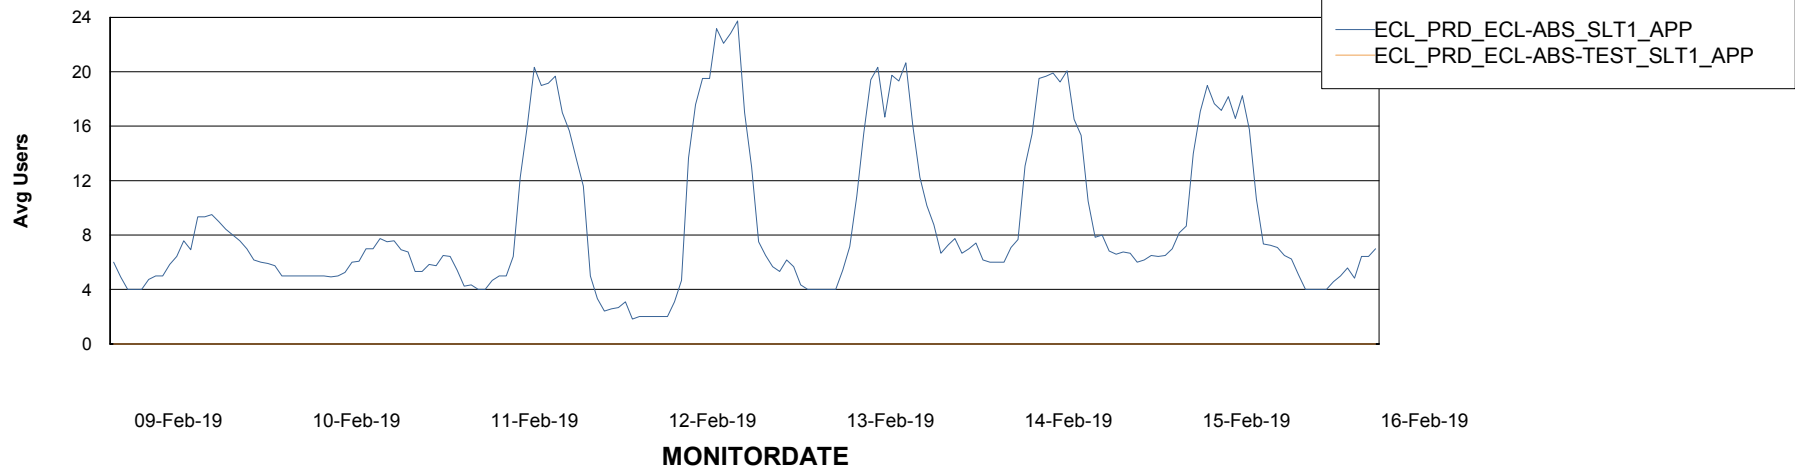

Avg users per day per ABS server