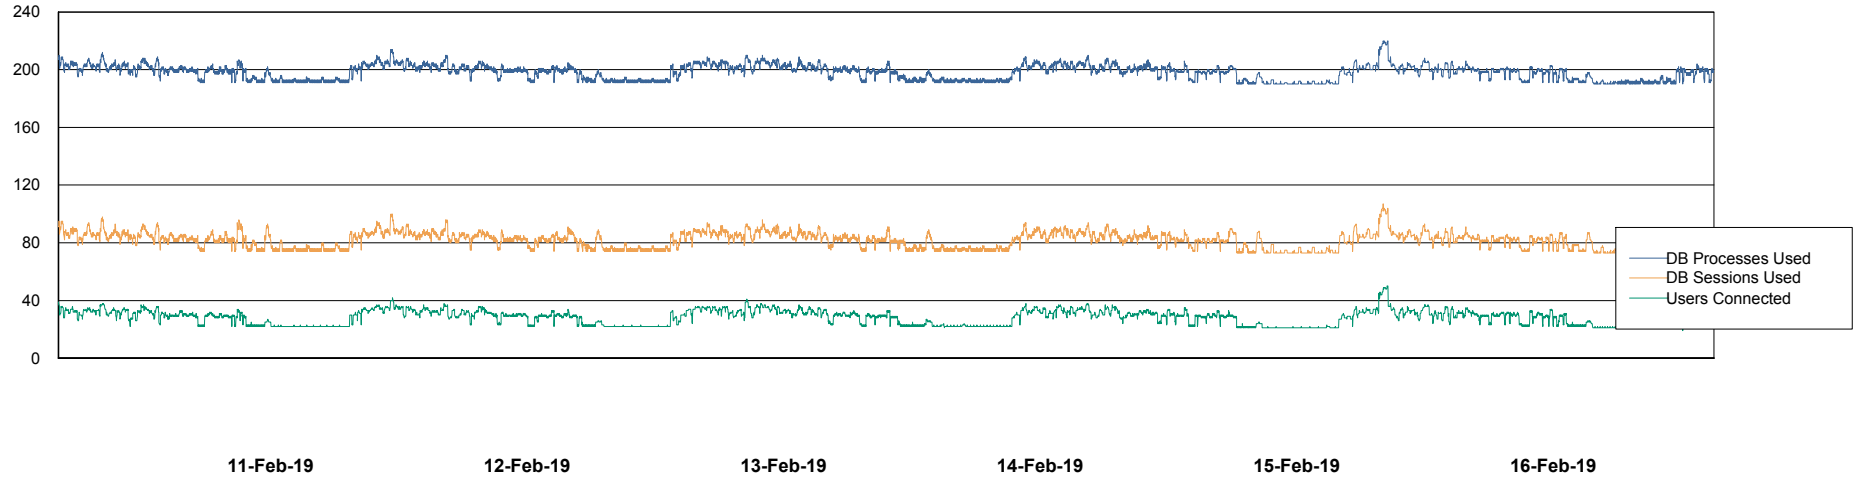

Database Performance ECLDB_Production

DB Processes Max 300
DB Sessions Max 480