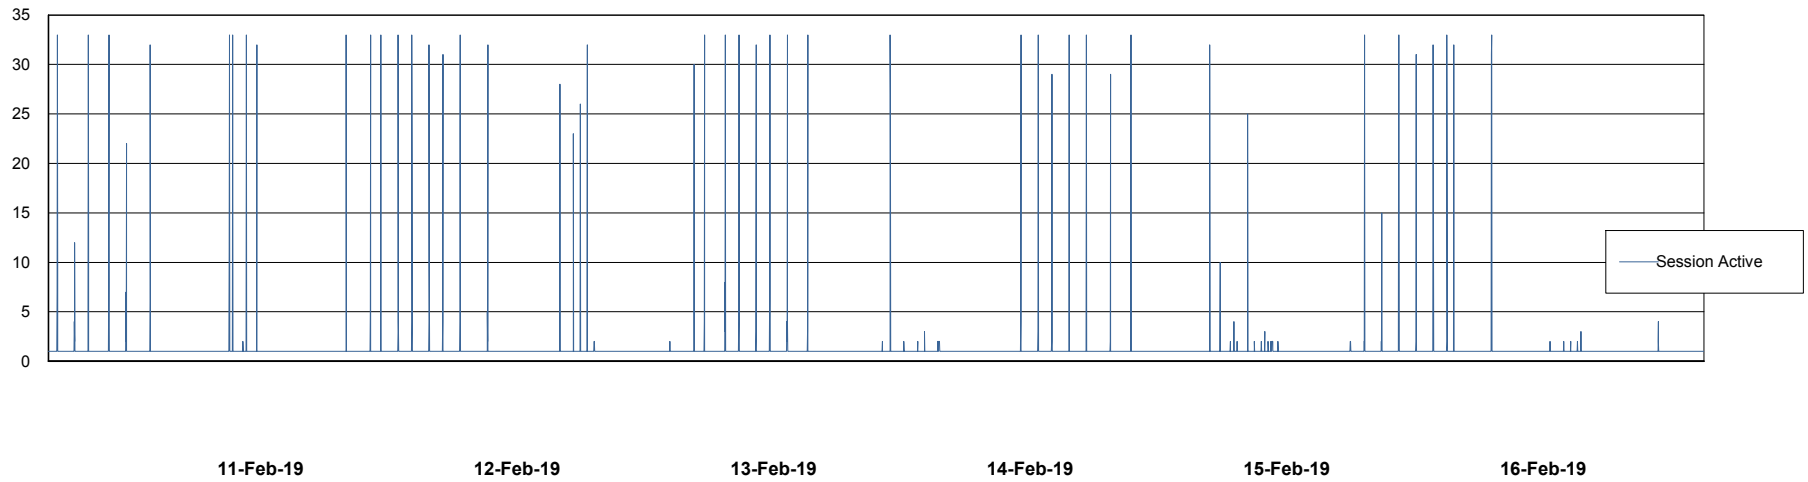

Weekly SLA Customer Report

Customer ECL Production
Database ID 77

Database Performance ECLDB_Production

DB Processes Max 300
DB Sessions Max 480

Weekly SLA Customer Report

Customer ECL Production
Database ID 77

Database Performance ECLDB_Standby

DB Processes Max 300
DB Sessions Max 480

Weekly SLA Customer Report

Customer ECL Production
 Database ID 77

DATABASE SIZE ECLDB_Production

Database growth over last month