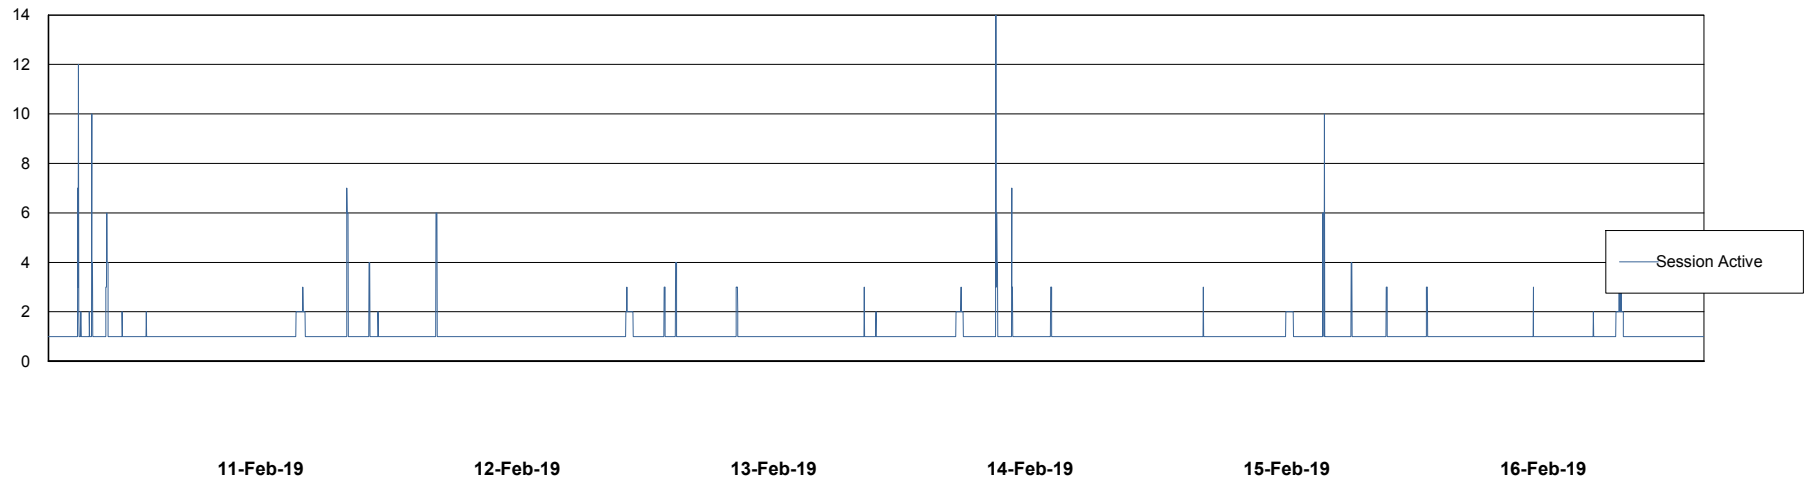

Database Performance DFDDDBI_Production

DB Processes Max 500
DB Sessions Max 772