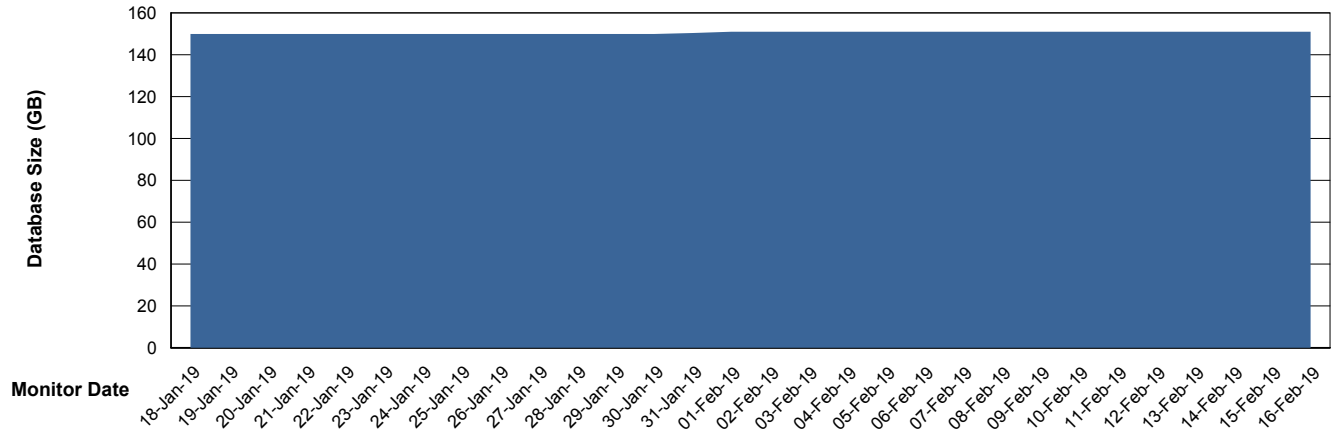

Database Performance DFDDDBI_Production

DB Processes Max 500
DB Sessions Max 772

Weekly SLA Customer Report

Customer DFD Production
Database ID 39

DATABASE SIZE DFDDDB_Production

Database growth over last month