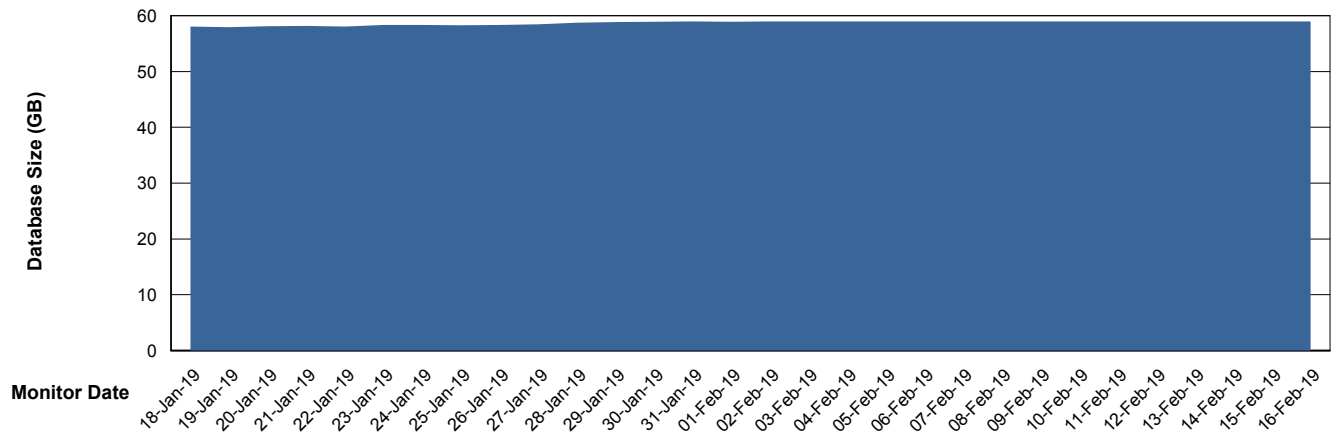

DATABASE SIZE DFDDDBI_Production

Database growth over last month