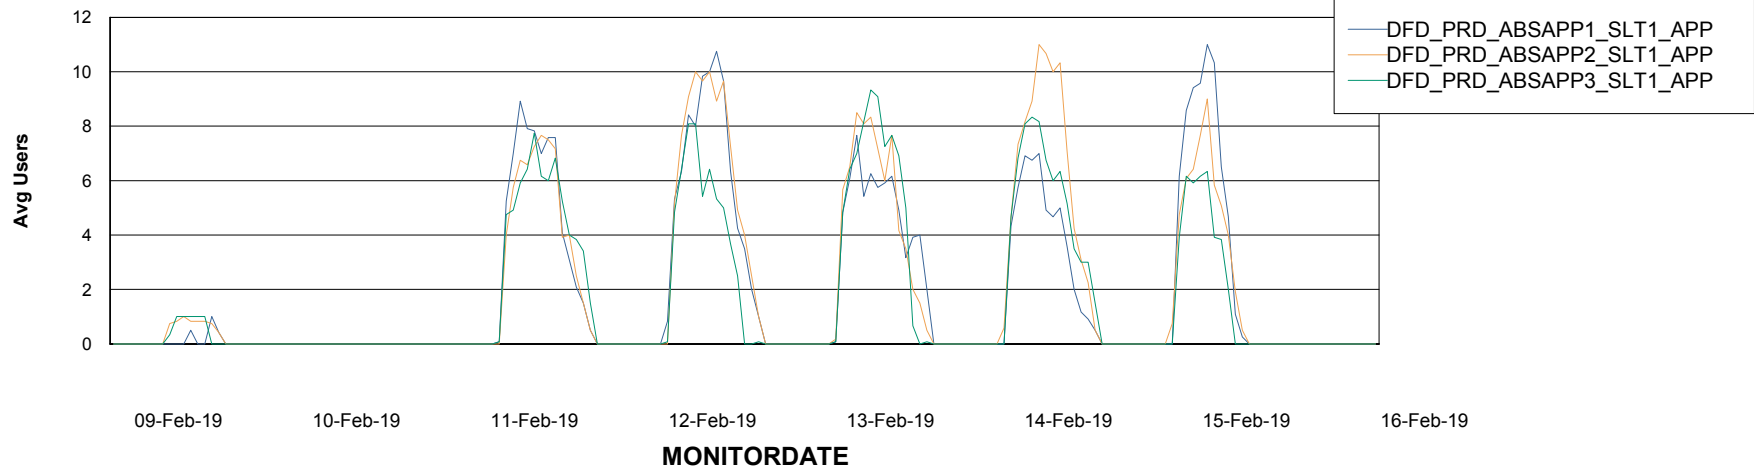

Avg users per day per ABS server