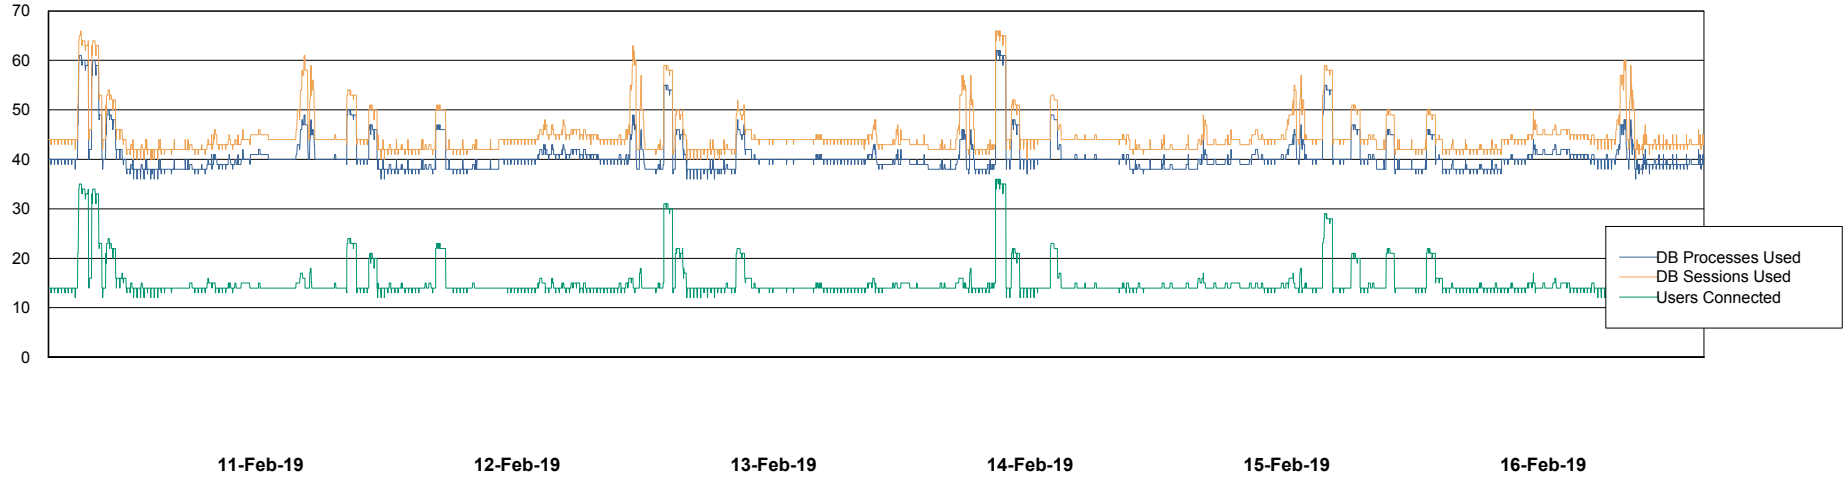

Database Performance DFDDDBI_Production

DB Processes Max 500
DB Sessions Max 772