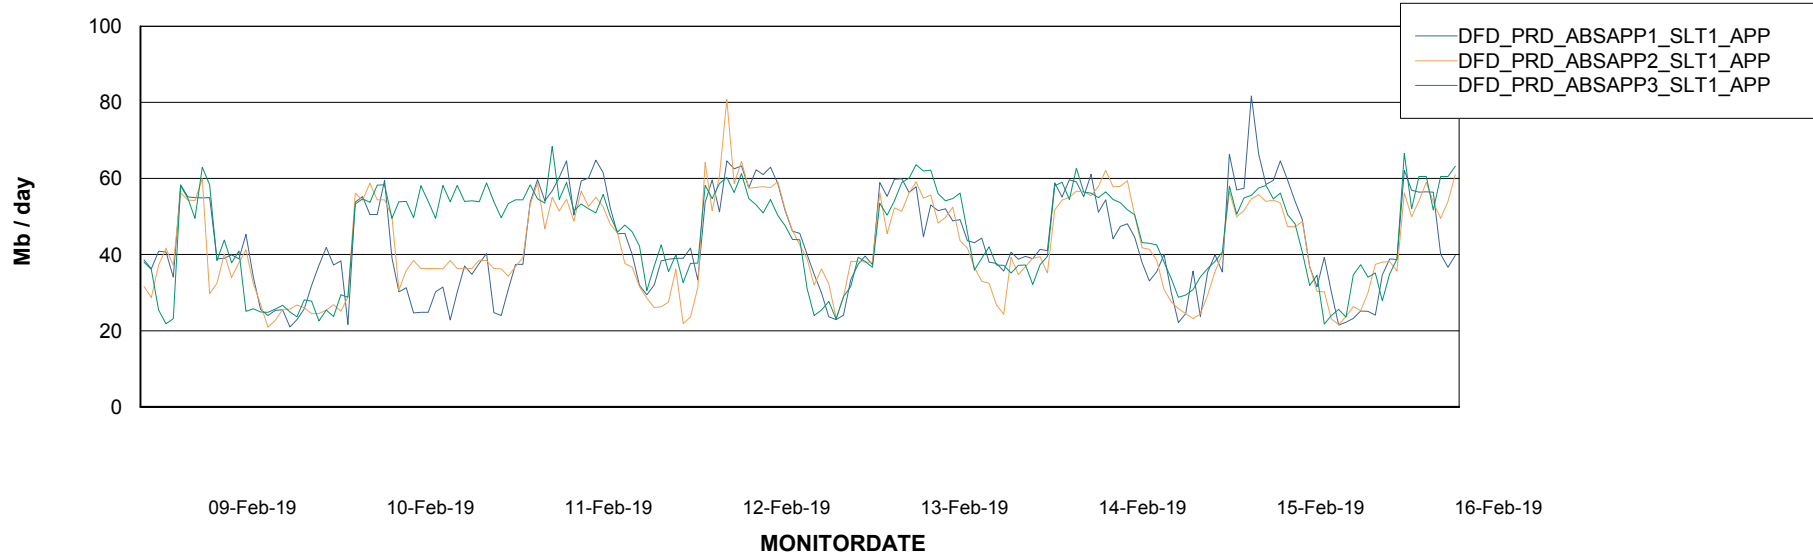

Weekly SLA Customer Report

Customer DFD Production
 Database ID 39

Database Tablespace DFDDDBBI_Production

Date	Tablespace Name	Filesize (Gb)	Usedsize (Gb)	Percentage free
16-Feb-19	ABSDATA	33	28	15
	INDX	31	26	16
15-Feb-19	ABSDATA	33	28	15
	INDX	31	26	16
14-Feb-19	ABSDATA	33	28	15
	INDX	31	26	16
13-Feb-19	ABSDATA	33	28	15
	INDX	31	26	16
12-Feb-19	ABSDATA	33	28	15
	INDX	31	26	16
11-Feb-19	ABSDATA	33	28	15
	INDX	31	26	16
10-Feb-19	ABSDATA	33	28	15
	INDX	31	26	16

Standby Database Health DFD Production

Recovery lag for last 7 days

Weekly SLA Customer Report

Customer DFD Production
Database ID 39

ABSSolute Application Server Services

Avg memory used per ABS Server Service