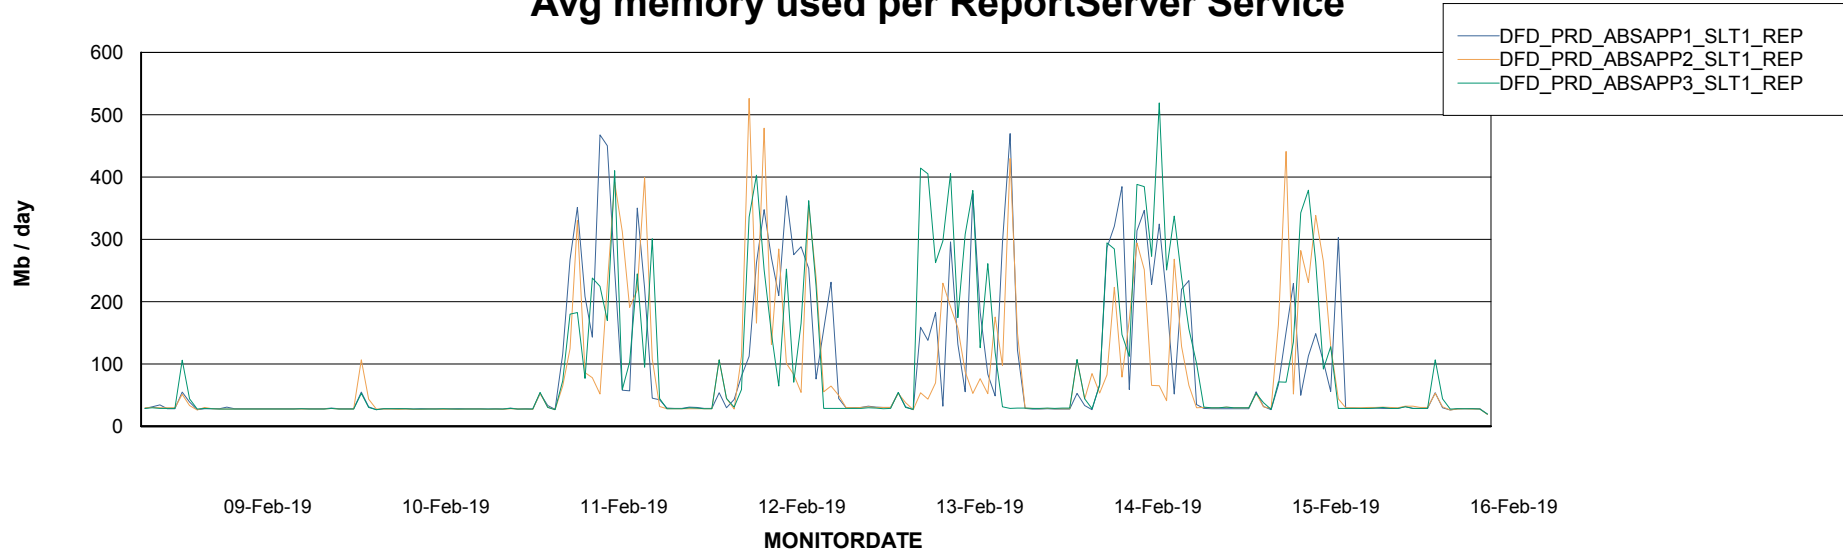

Avg users per day per ABS server

Weekly SLA Customer Report

Customer DFD Production
Database ID 39

ABSSolute Application ReportServer Services

Avg memory used per ReportServer Service

Disaster per ABS component