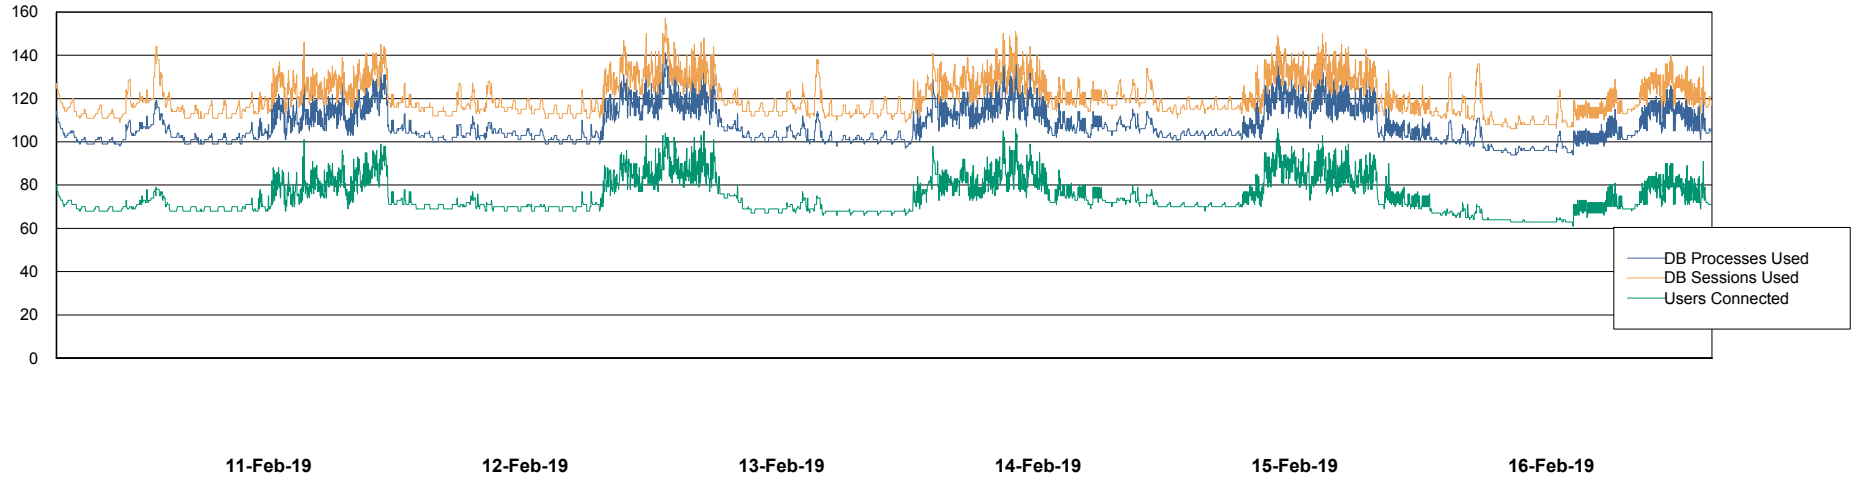

Database Performance CSCDB_Primary

DB Processes Max 500
DB Sessions Max 800