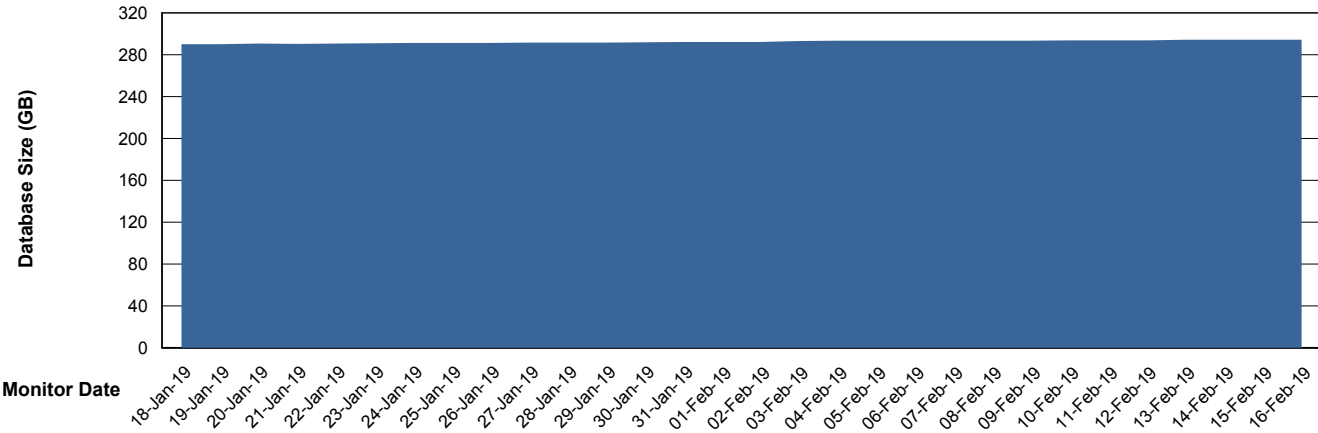

DATABASE SIZE CSCDB_Primary

Database growth over last month

Database Tablespace CSCDB_Primary

Date	Tablespace Name	Filesize (Gb)	Usedsize (Gb)	Percentage free
16-Feb-19	ABSDATA	131	103	21
	INDX	219	188	14
15-Feb-19	ABSDATA	131	103	21
	INDX	219	188	14
14-Feb-19	ABSDATA	131	103	21
	INDX	219	188	14
13-Feb-19	ABSDATA	131	103	21
	INDX	219	188	14
12-Feb-19	ABSDATA	131	103	21
	INDX	219	188	14
11-Feb-19	ABSDATA	131	103	21
	INDX	219	188	14
10-Feb-19	ABSDATA	131	103	21
	INDX	219	188	14