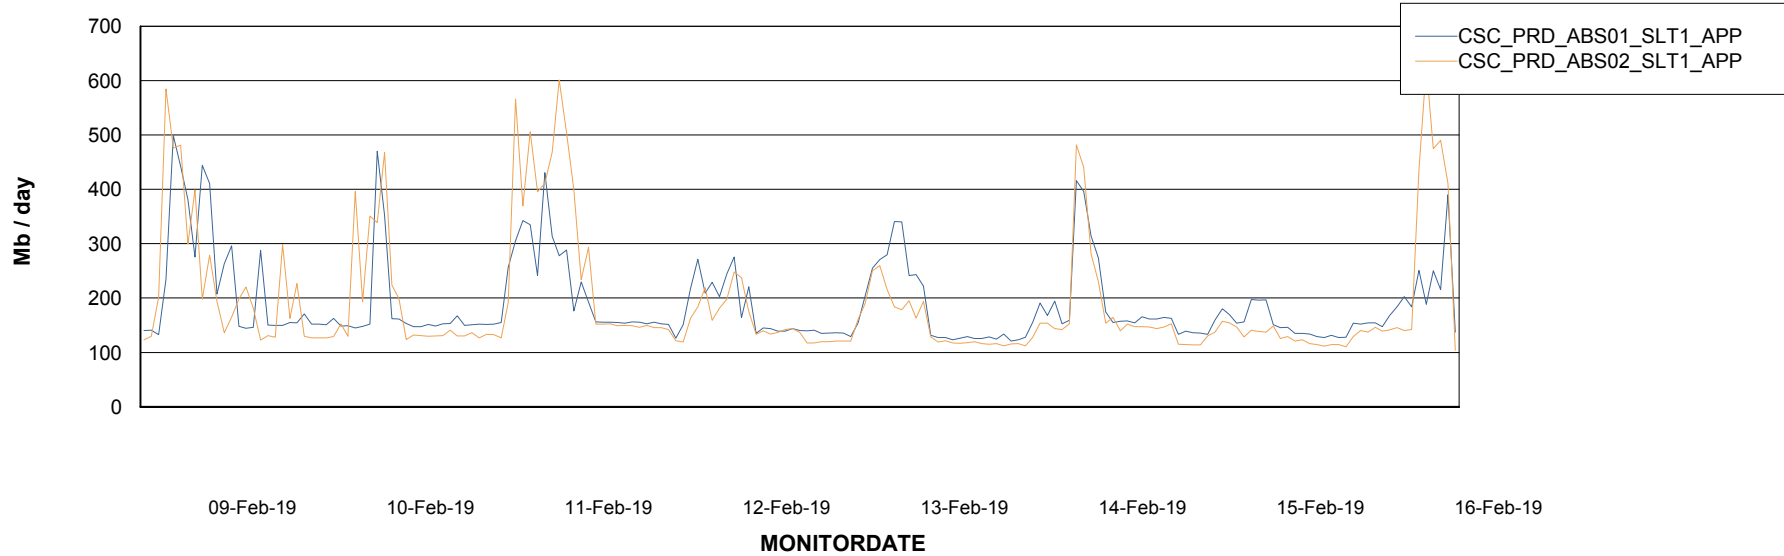

ABSSolute Application Server Services

Avg memory used per ABS Server Service