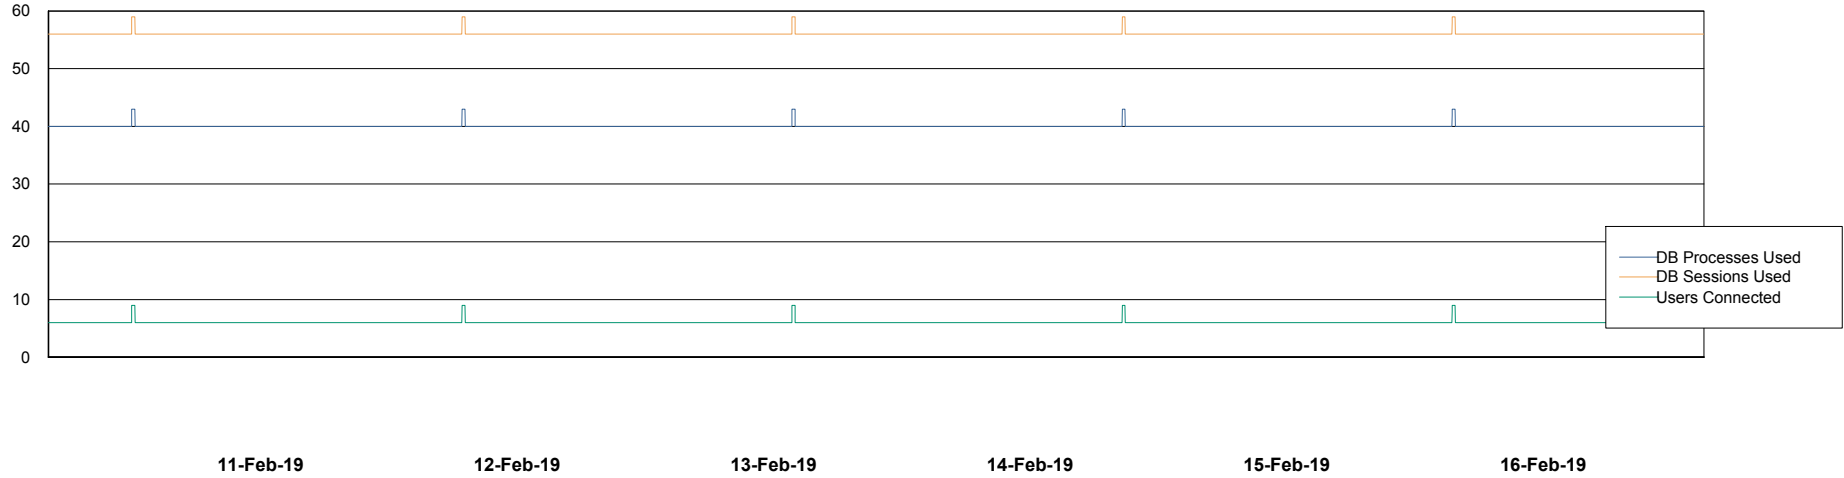

Database Performance CSCDB_Standby

DB Processes Max 500
DB Sessions Max 800