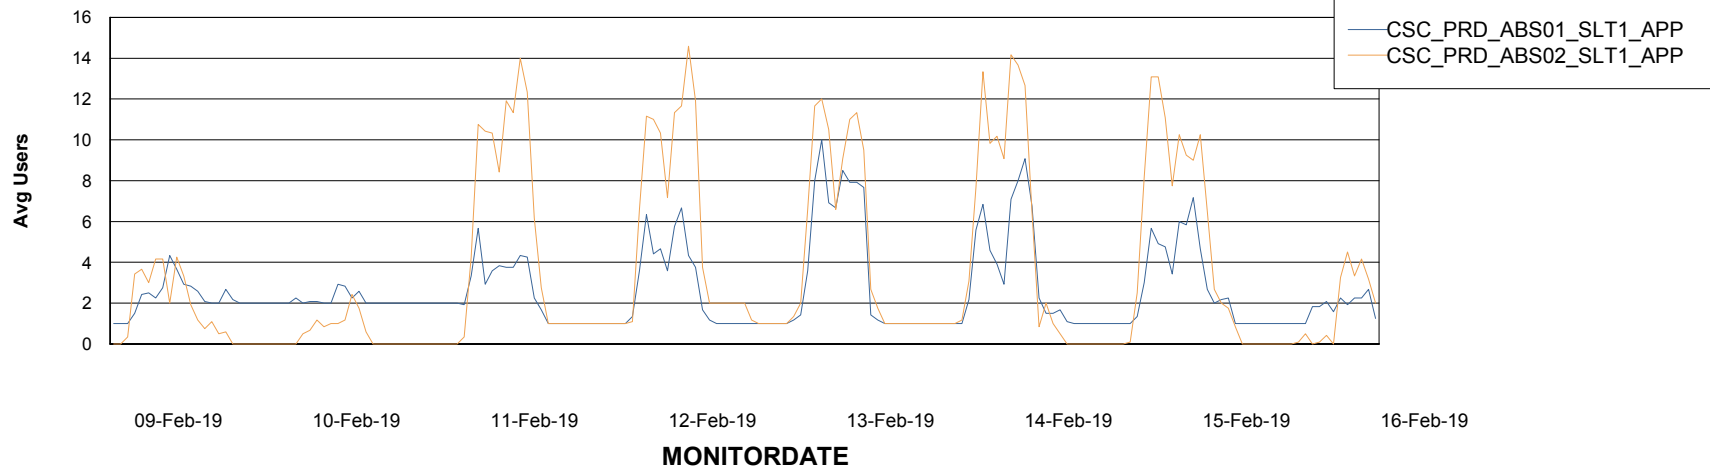

Avg users per day per ABS server