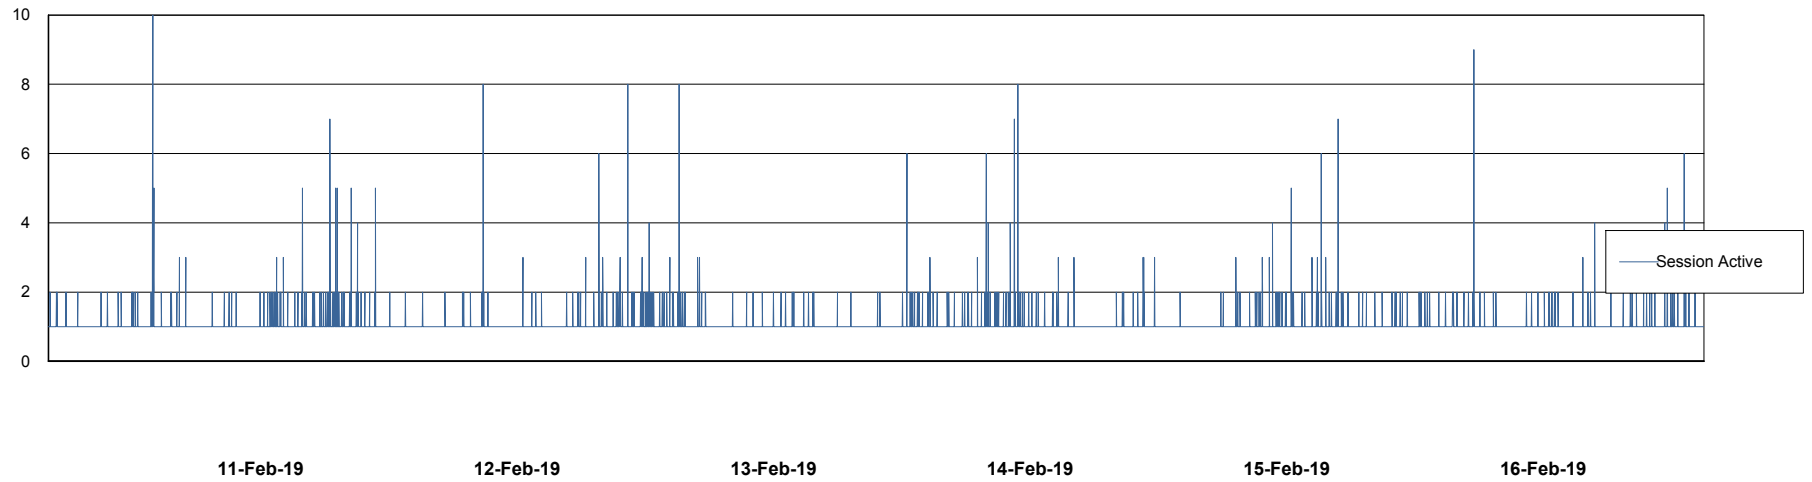

Database Performance CSCDB_Standby

DB Processes Max 500
DB Sessions Max 800