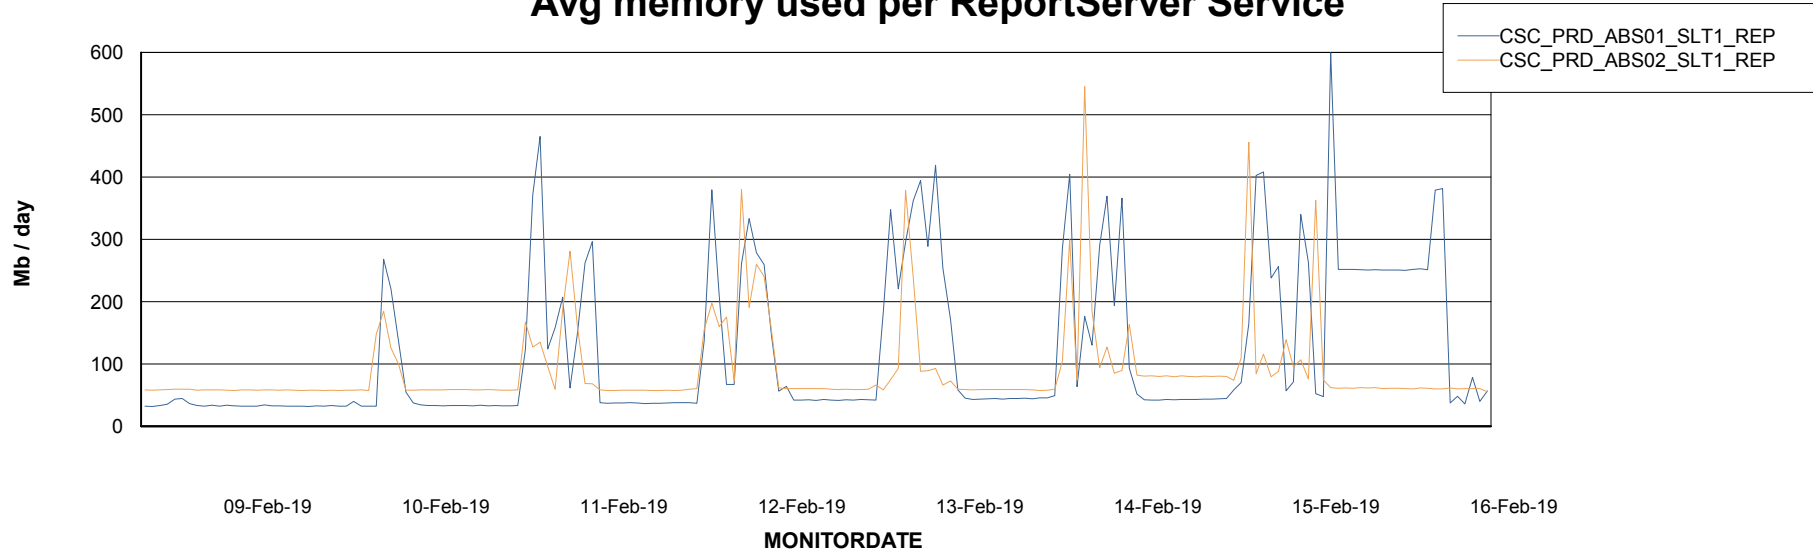

ABSSolute Application ReportServer Services

Avg memory used per ReportServer Service