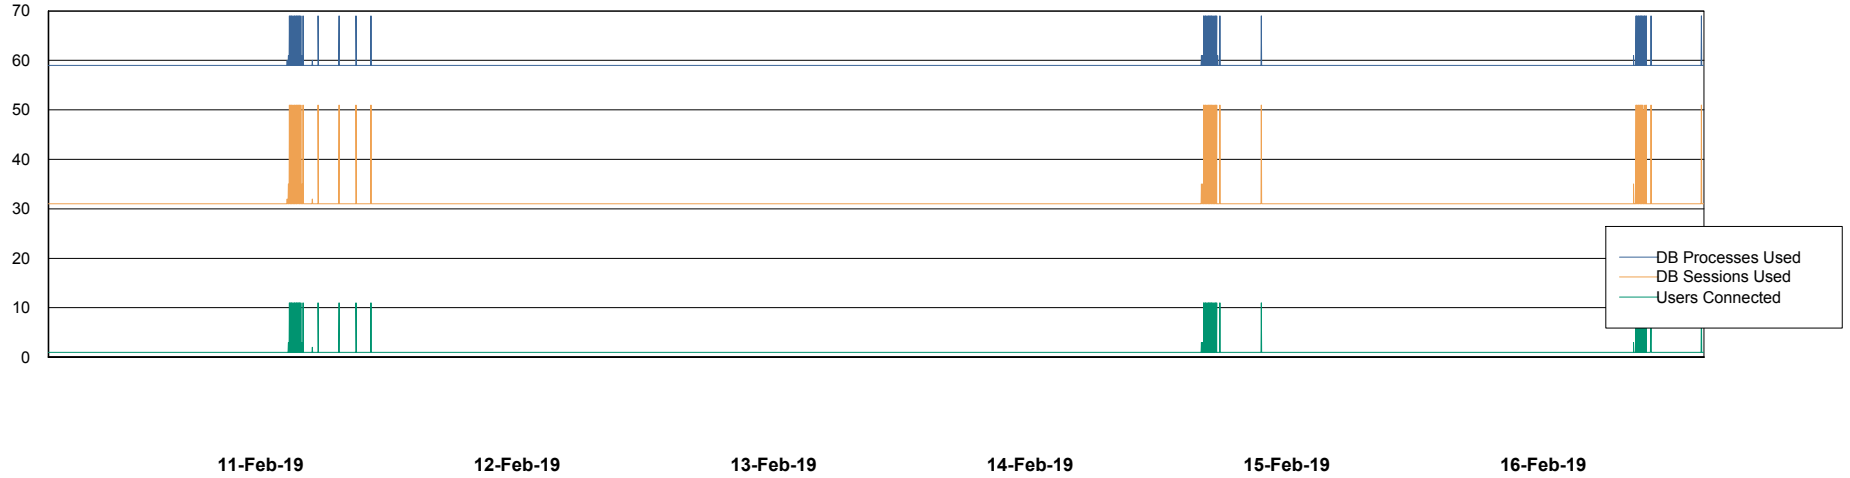

Weekly SLA Customer Report

Customer BOH_Production
Database ID 55

Database Performance BOHABS01_DB_Primary

DB Processes Max 500
DB Sessions Max 780

Weekly SLA Customer Report

Customer BOH_Production
Database ID 55

Database Performance BOHABS02_DB_Standby

DB Processes Max 500
DB Sessions Max 776

Weekly SLA Customer Report

Customer BOH_Production
 Database ID 55

DATABASE SIZE BOHABS01_DB_Primary

Database growth over last month