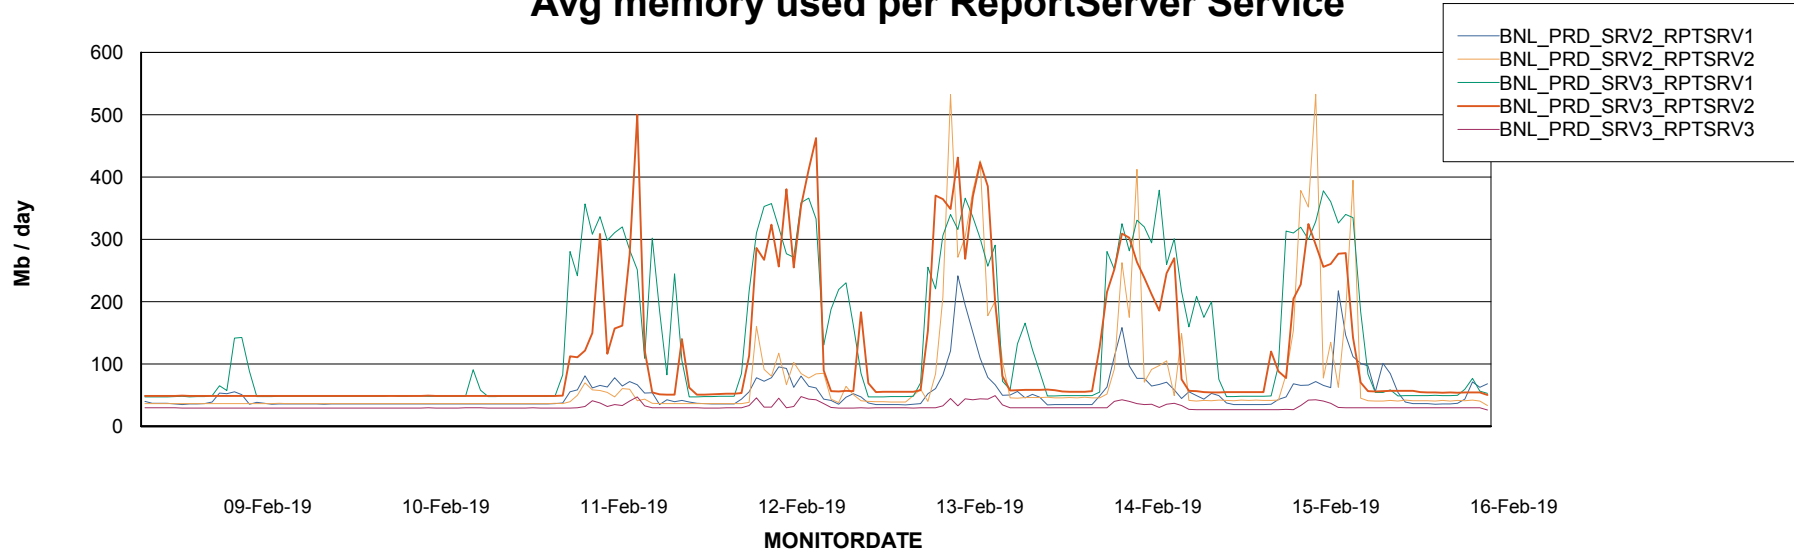

ABSSolute Web Component Services

Avg memory used per ReportServer Service