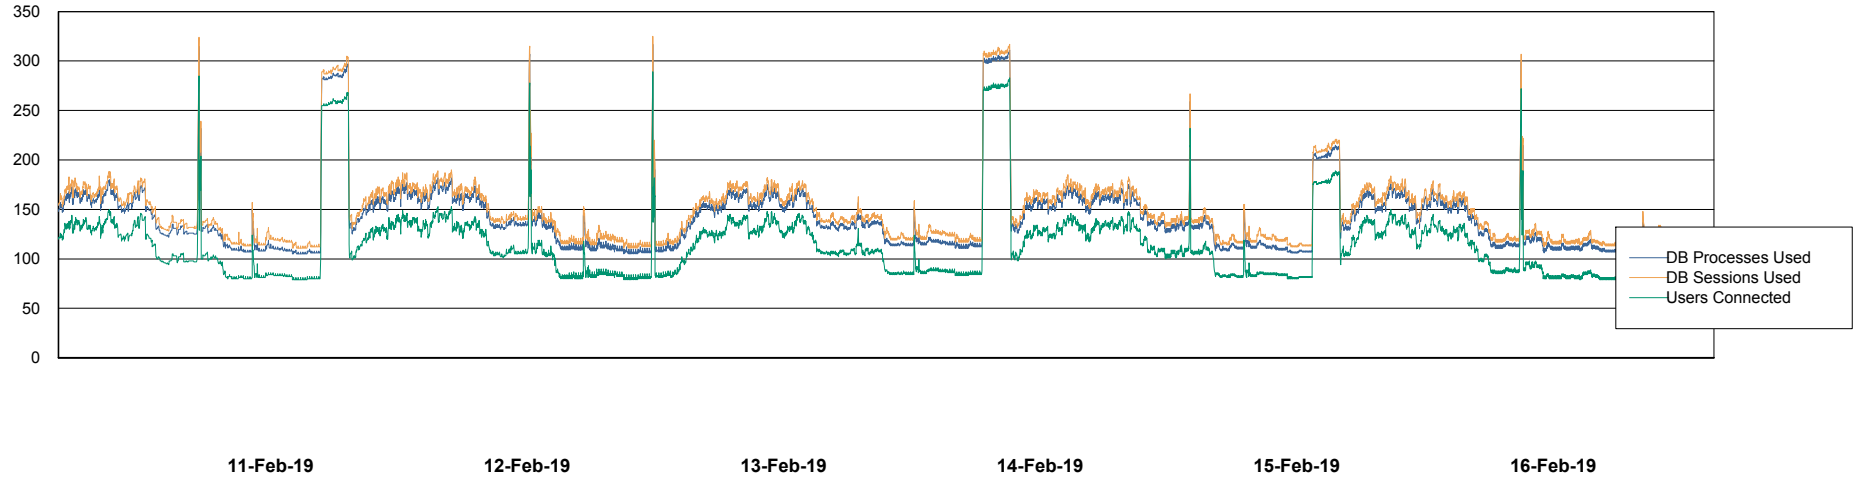

Harddisk Usage BNL_PRD_vm-absa03

	Free disk space on c: (%)	Total disk space on c: (Gb)	Free disk space on d: (%)	Total disk space on d: (Gb)	Free disk space on f: (%)	Total disk space on f: (Gb)
16-Feb-19	70	127	71	127	92	64
15-Feb-19	69	127	71	127	92	64
14-Feb-19	69	127	71	127	92	64
13-Feb-19	69	127	71	127	92	64
12-Feb-19	70	127	71	127	92	64
11-Feb-19	70	127	71	127	92	64
10-Feb-19	71	127	71	127	92	64

Weekly SLA Customer Report

Customer BNL_Production
Database ID 83

Database Performance BNLDB_Production

DB Processes Max 700
DB Sessions Max 1,072

Weekly SLA Customer Report

Customer BNL_Production
 Database ID 83