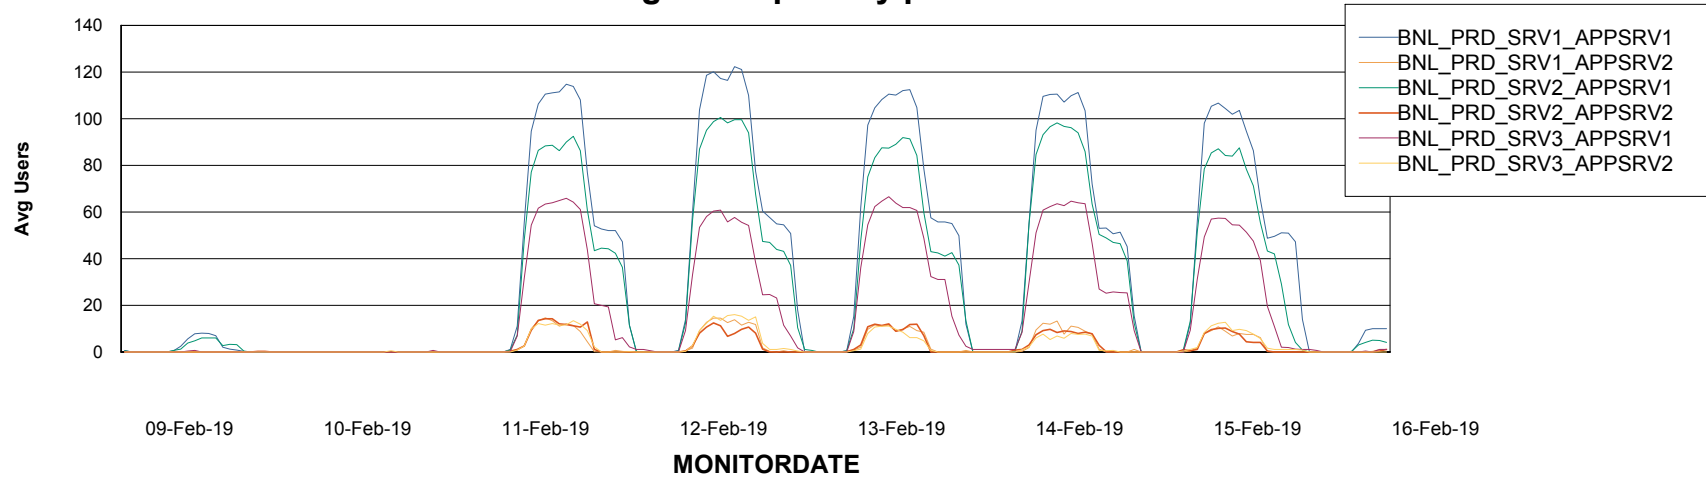

DATABASE SIZE BNLDB_Production

Database growth over last month

Database Tablespace BNLDB_Production

Date	Tablespace Name	Filesize (Gb)	Usedsize (Gb)	Percentage free
16-Feb-19	ABSDATA	106	71	33
	INDX	288	240	17
15-Feb-19	ABSDATA	106	71	33
	INDX	288	240	17
14-Feb-19	ABSDATA	106	71	33
	INDX	288	240	17
13-Feb-19	ABSDATA	106	71	33
	INDX	288	240	17
12-Feb-19	ABSDATA	106	71	33
	INDX	288	239	17
11-Feb-19	ABSDATA	106	71	33
	INDX	288	239	17
10-Feb-19	ABSDATA	106	71	33
	INDX	288	239	17

Weekly SLA Customer Report

Customer BNL_Production
Database ID 83

ABSolute Application Server Services

Avg memory used per ABS Server Service

Avg users per day per ABS server

Weekly SLA Customer Report

Customer BNL_Production
Database ID 83