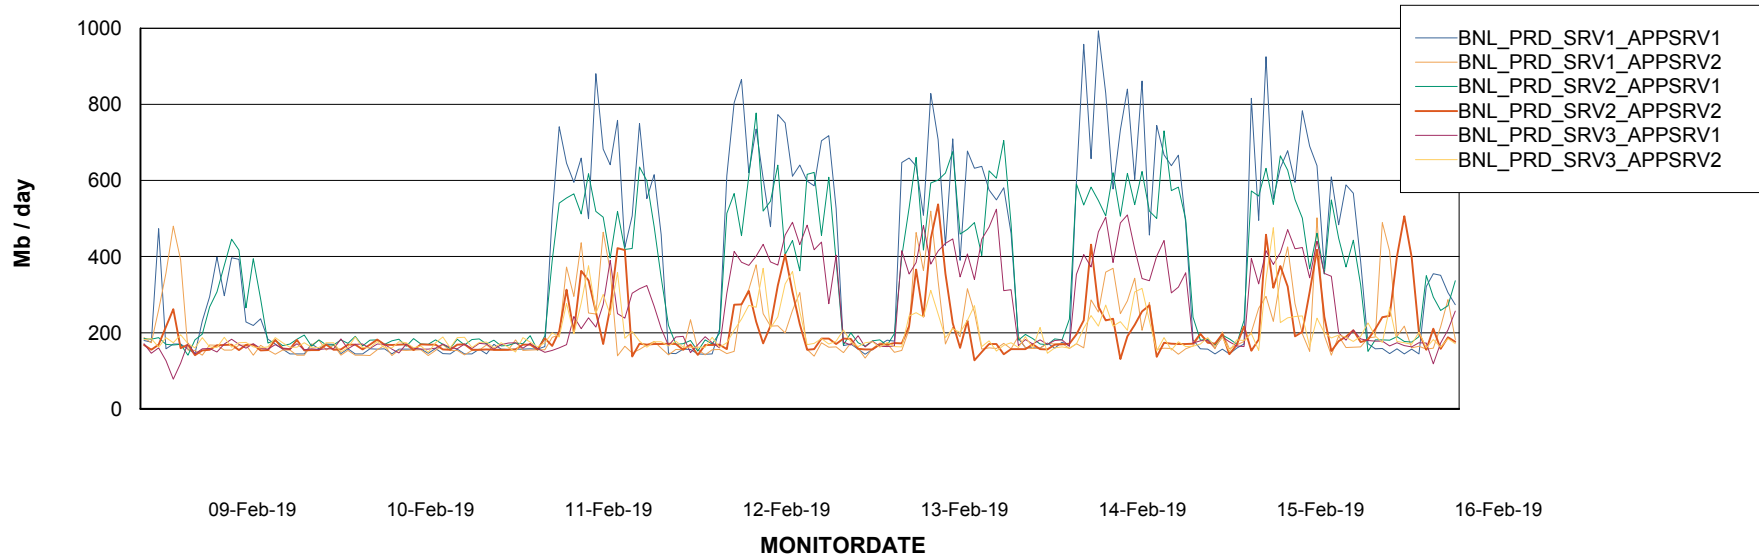

Weekly SLA Customer Report

Customer BNL_Production
Database ID 83

Database Performance BNLDB_Production

DB Processes Max 700
DB Sessions Max 1,072

Weekly SLA Customer Report

Customer BNL_Production
 Database ID 83

DATABASE SIZE BNLDB_Production

Database growth over last month

Database Tablespace BNLDB_Production

Date	Tablespace Name	Filesize (Gb)	Usedsize (Gb)	Percentage free
16-Feb-19	ABSDATA	106	71	33
	INDX	288	240	17
15-Feb-19	ABSDATA	106	71	33
	INDX	288	240	17
14-Feb-19	ABSDATA	106	71	33
	INDX	288	240	17
13-Feb-19	ABSDATA	106	71	33
	INDX	288	240	17
12-Feb-19	ABSDATA	106	71	33
	INDX	288	239	17
11-Feb-19	ABSDATA	106	71	33
	INDX	288	239	17
10-Feb-19	ABSDATA	106	71	33
	INDX	288	239	17

Weekly SLA Customer Report

Customer BNL_Production
Database ID 83

ABSolute Application Server Services

Avg memory used per ABS Server Service

Avg users per day per ABS server

Weekly SLA Customer Report

Customer BNL_Production
Database ID 83