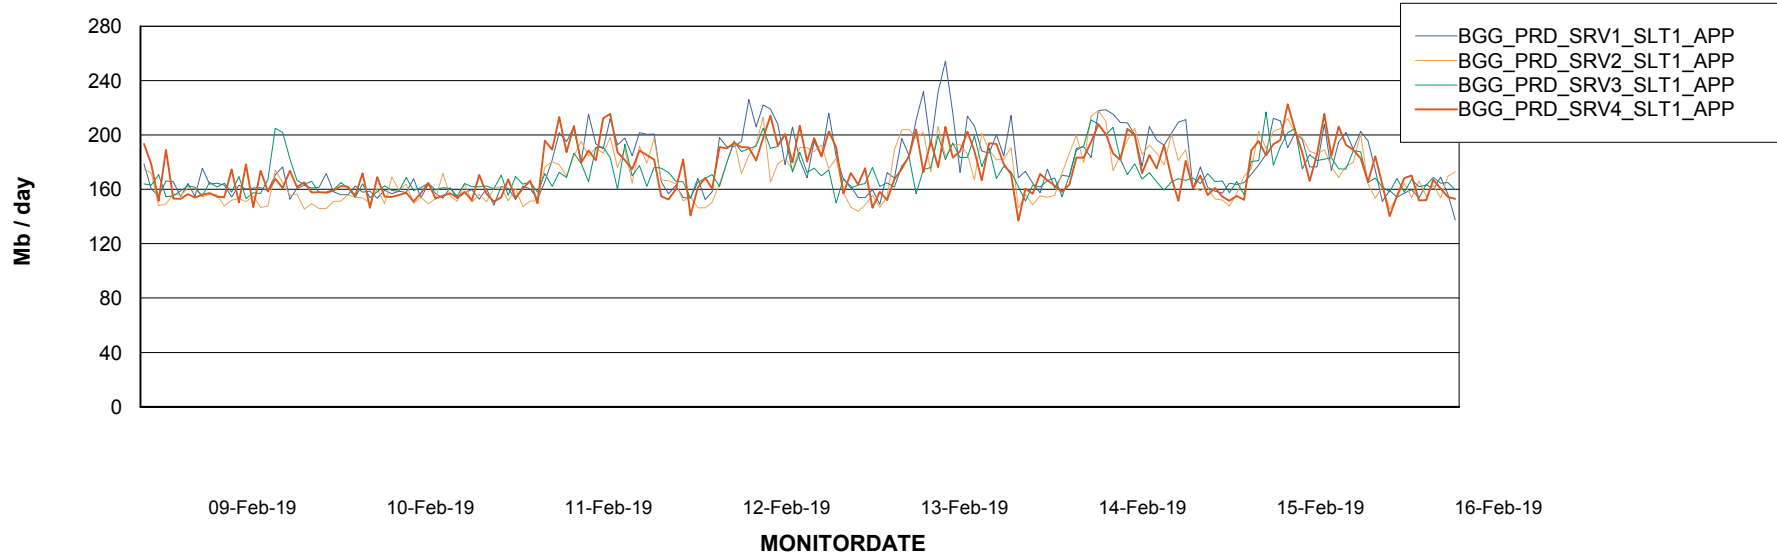

ABSSolute Application Server Services

Avg memory used per ABS Server Service