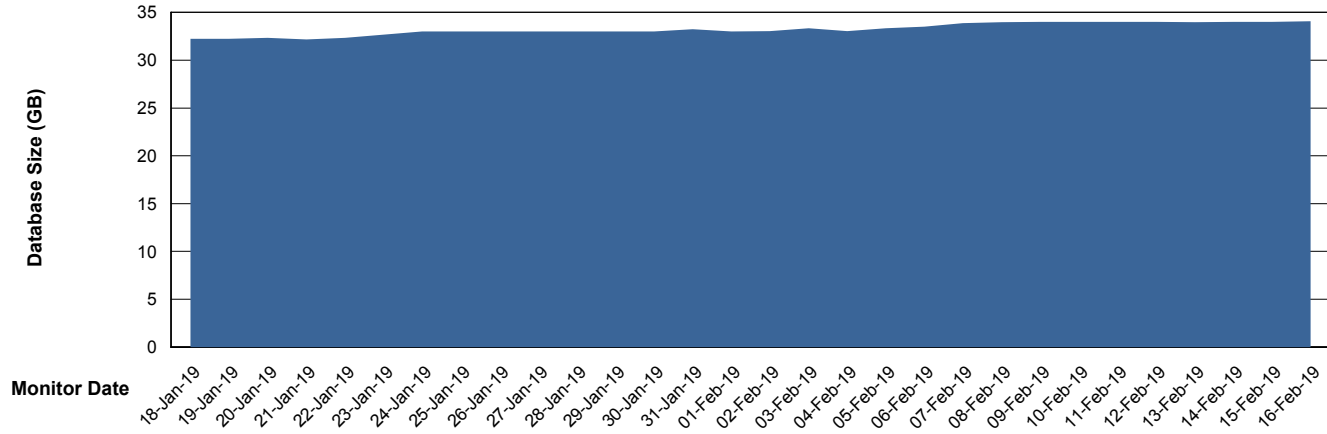

DATABASE SIZE BGGDB_BI

Database growth over last month