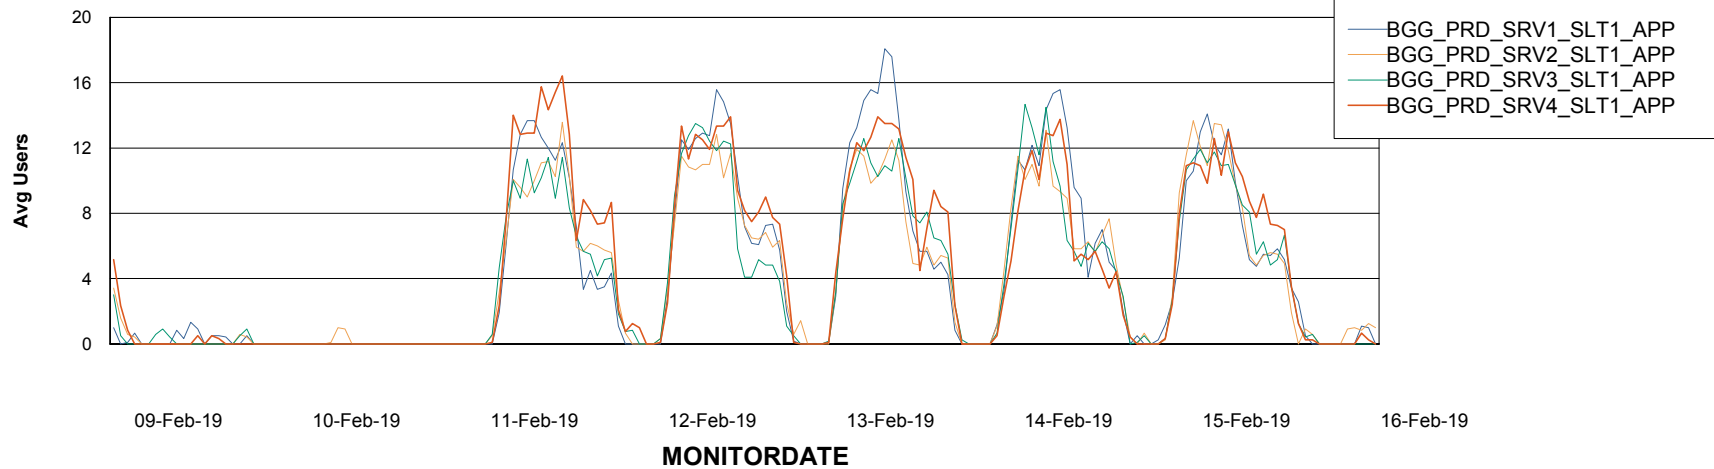

Avg users per day per ABS server