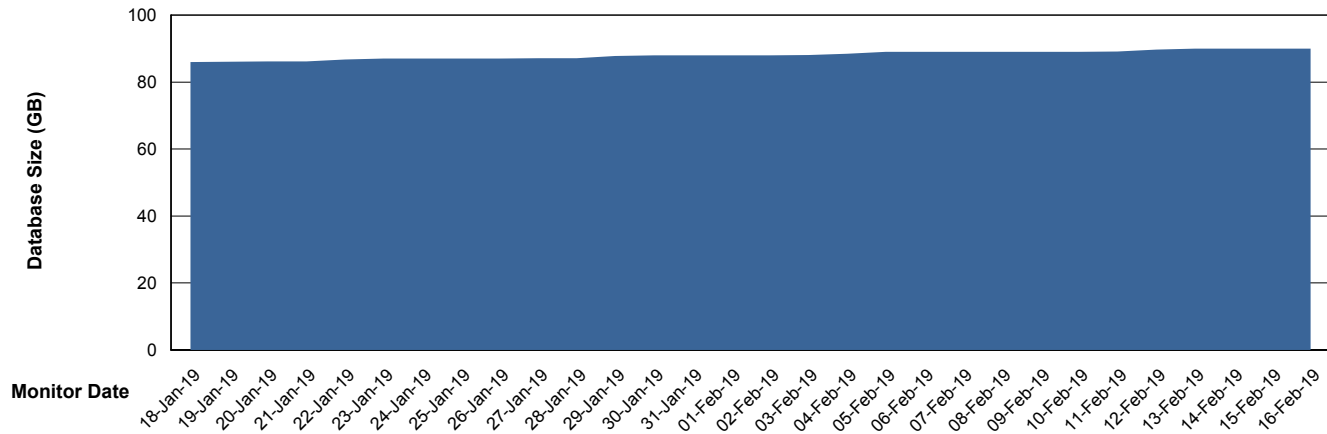

# Weekly SLA Customer Report

Customer BGG\_Production  
Database ID 58

DATABASE SIZE BGGDB\_BI

### Database growth over last month

DATABASE SIZE BGGDB\_Production

### Database growth over last month