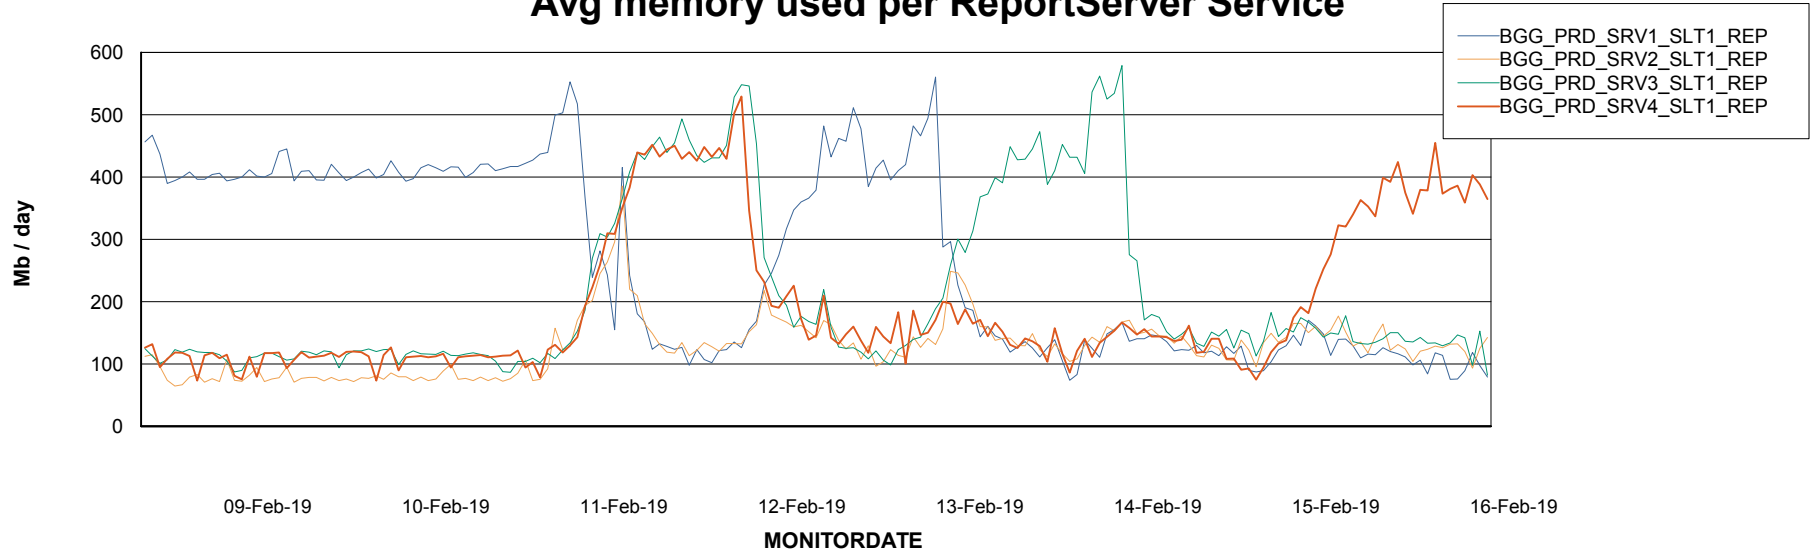

ABSSolute Application ReportServer Services

Avg memory used per ReportServer Service