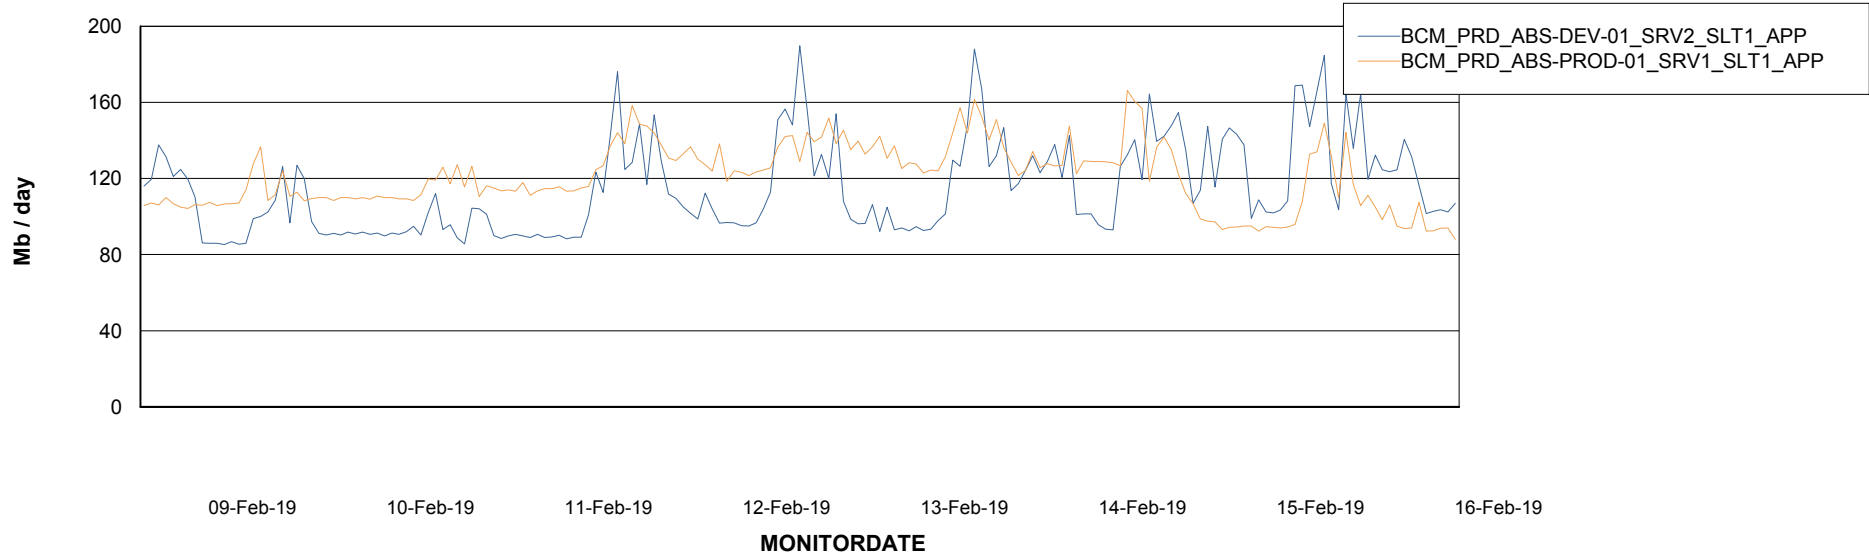

ABSSolute Application Server Services

Avg memory used per ABS Server Service