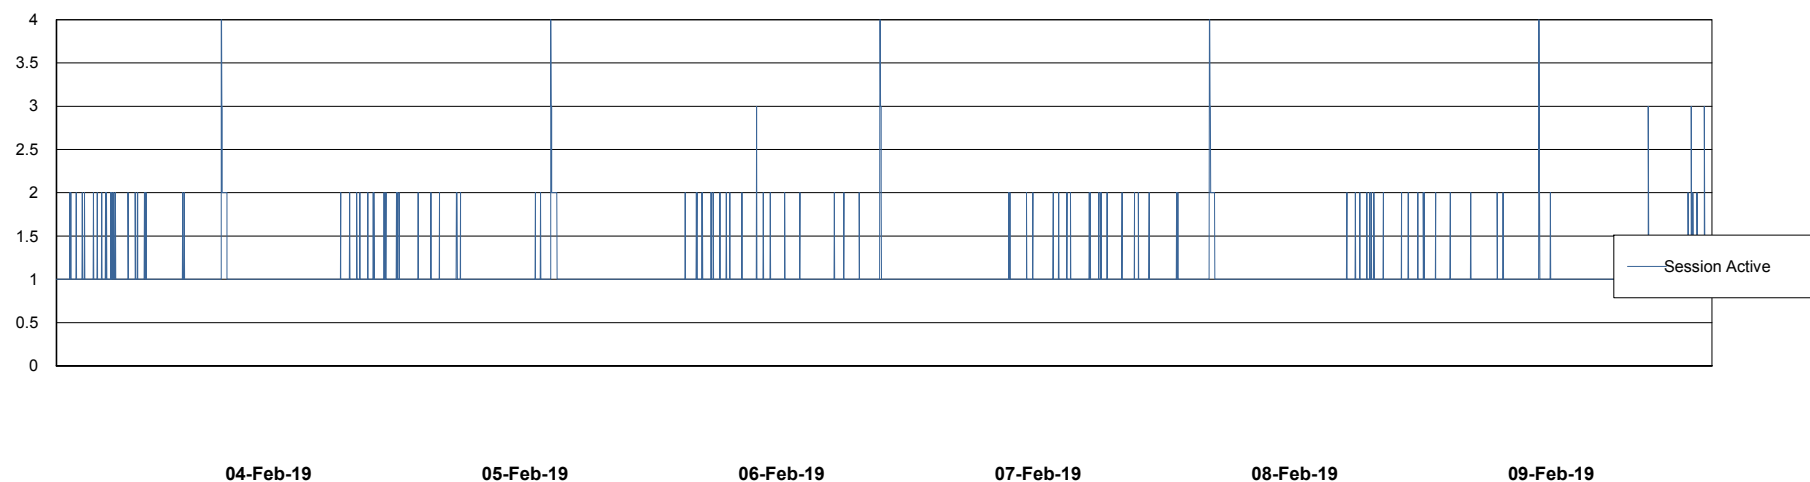

Harddisk Usage WBL_PRD_ORACLE2

	Free disk space on c: (%)	Total disk space on c: (Gb)	Free disk space on d: (%)	Total disk space on d: (Gb)	Free disk space on e: (%)	Total disk space on e: (Gb)	Free disk space on f: (%)	Total disk space on f: (Gb)
09-Feb-19	74	120	90	200	89	200	96	200
08-Feb-19	74	120	90	200	89	200	96	200
07-Feb-19	74	120	90	200	89	200	96	200
06-Feb-19	74	120	90	200	89	200	96	200
05-Feb-19	74	120	90	200	89	200	97	200
04-Feb-19	74	120	90	200	89	200	97	200
03-Feb-19	74	120	90	200	89	200	97	200

Weekly SLA Customer Report

Customer WBL_Production
Database ID 40

Database Performance WBLDB_Production

DB Processes Max 500
DB Sessions Max 772

Weekly SLA Customer Report

Customer WBL_Production
Database ID 40