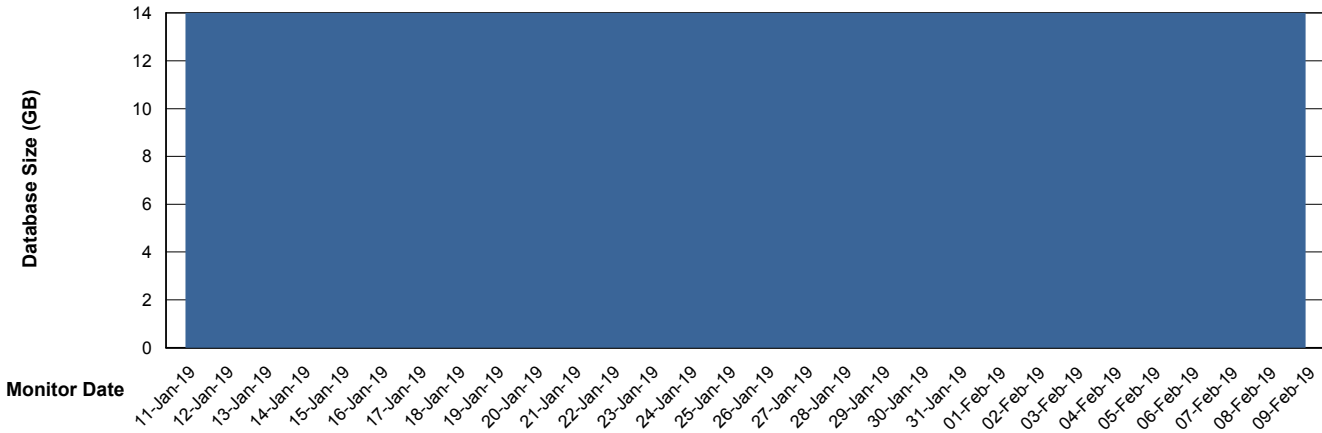

Weekly SLA Customer Report

Customer WBL_Production
Database ID 40

Database Performance WBLDB_Production

DB Processes Max 500
DB Sessions Max 772

Weekly SLA Customer Report

Customer WBL_Production
Database ID 40

Database Performance WBLDB_Standby

DB Processes Max 500
DB Sessions Max 772

Weekly SLA Customer Report

Customer WBL_Production
 Database ID 40

DATABASE SIZE WBLDB_Production

Database growth over last month

Database Tablespace WBLDB_Production

Date	Tablespace Name	Filesize (Gb)	Usedsize (Gb)	Percentage free
09-Feb-19	ABSDATA	6	5	17
	INDX	9	7	22
08-Feb-19	ABSDATA	6	5	17
	INDX	9	7	22
07-Feb-19	ABSDATA	6	5	17
	INDX	9	7	22
06-Feb-19	ABSDATA	6	5	17
	INDX	9	7	22
05-Feb-19	ABSDATA	6	5	17
	INDX	9	7	22
04-Feb-19	ABSDATA	6	5	17
	INDX	9	7	22
03-Feb-19	ABSDATA	6	5	17
	INDX	9	7	22