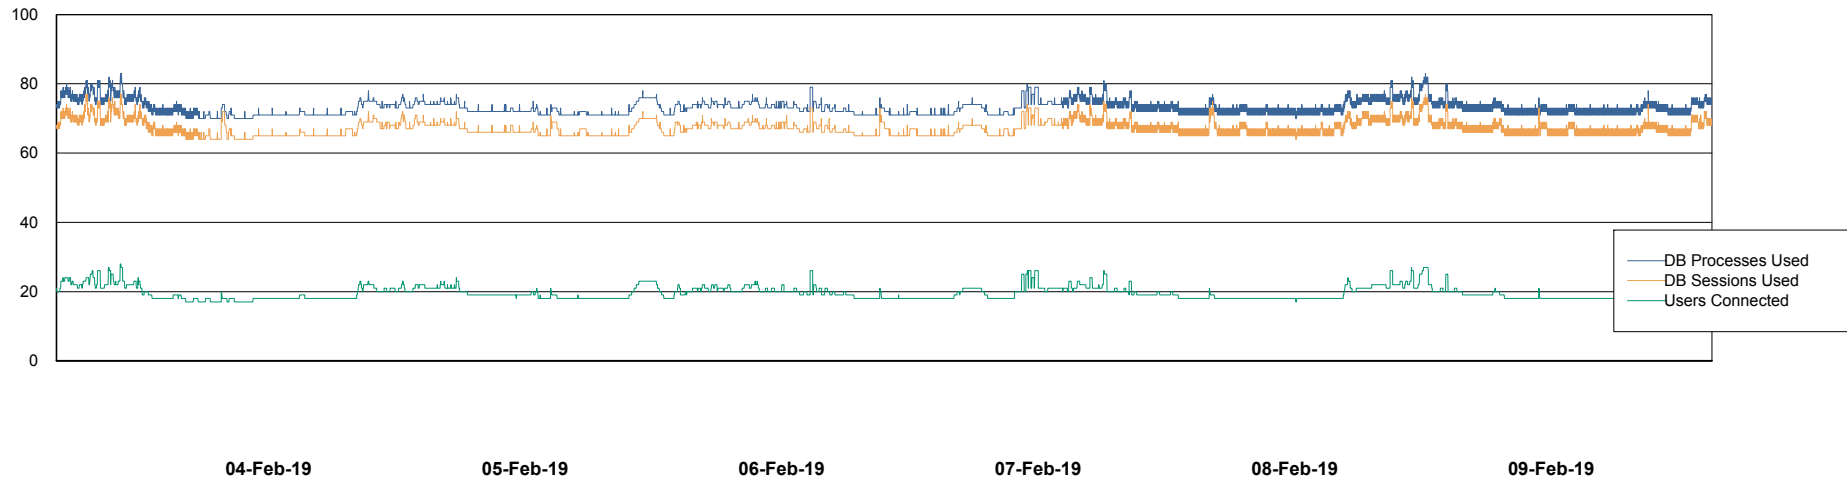

Harddisk Usage WBL_PRD_ORACLE2

	Free disk space on c: (%)	Total disk space on c: (Gb)	Free disk space on d: (%)	Total disk space on d: (Gb)	Free disk space on e: (%)	Total disk space on e: (Gb)	Free disk space on f: (%)	Total disk space on f: (Gb)
09-Feb-19	74	120	90	200	89	200	96	200
08-Feb-19	74	120	90	200	89	200	96	200
07-Feb-19	74	120	90	200	89	200	96	200
06-Feb-19	74	120	90	200	89	200	96	200
05-Feb-19	74	120	90	200	89	200	97	200
04-Feb-19	74	120	90	200	89	200	97	200
03-Feb-19	74	120	90	200	89	200	97	200

Weekly SLA Customer Report

Customer WBL_Production
Database ID 40

Database Performance WBLDB_Production

DB Processes Max 500
DB Sessions Max 772

Weekly SLA Customer Report

Customer WBL_Production
Database ID 40