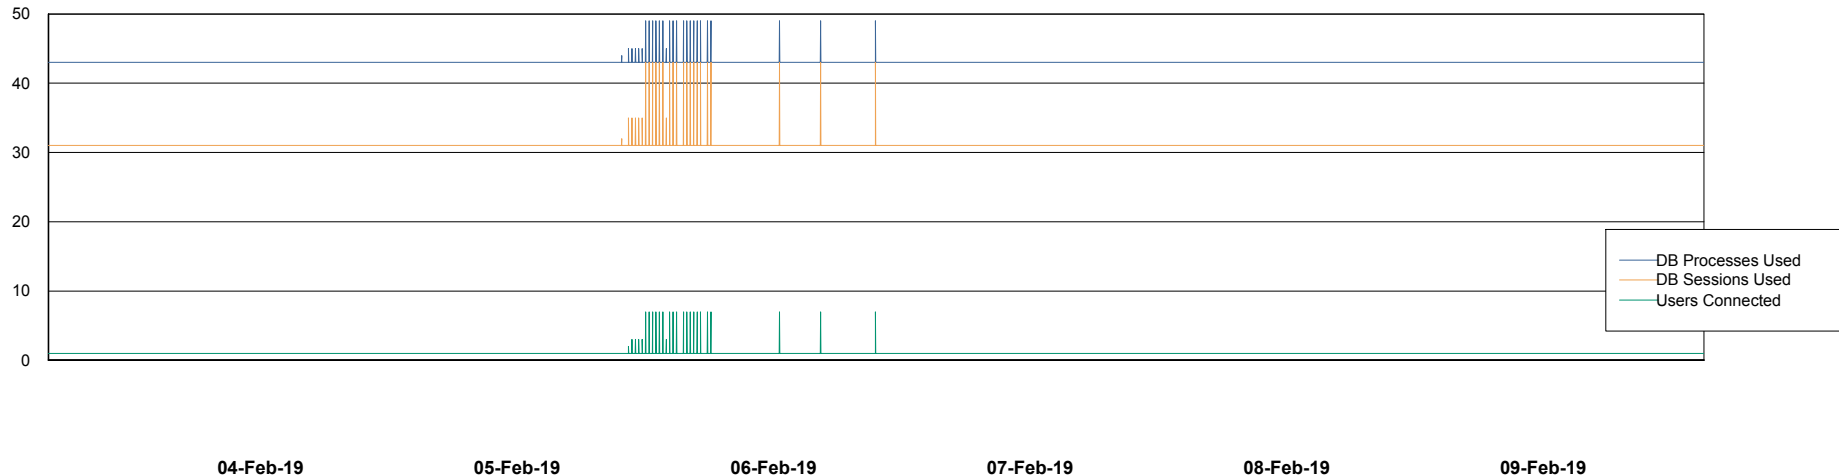

Weekly SLA Customer Report

Customer WBL_Production
Database ID 40

Database Performance WBLDB_Production

DB Processes Max 500
DB Sessions Max 772

Weekly SLA Customer Report

Customer WBL_Production
Database ID 40

Database Performance WBLDB_Standby

DB Processes Max 500
DB Sessions Max 772

Weekly SLA Customer Report

Customer WBL_Production
 Database ID 40

DATABASE SIZE WBLDB_Production

Database growth over last month

Database Tablespace WBLDB_Production

Date	Tablespace Name	Filesize (Gb)	Usedsize (Gb)	Percentage free
09-Feb-19	ABSDATA	6	5	17
	INDX	9	7	22
08-Feb-19	ABSDATA	6	5	17
	INDX	9	7	22
07-Feb-19	ABSDATA	6	5	17
	INDX	9	7	22
06-Feb-19	ABSDATA	6	5	17
	INDX	9	7	22
05-Feb-19	ABSDATA	6	5	17
	INDX	9	7	22
04-Feb-19	ABSDATA	6	5	17
	INDX	9	7	22
03-Feb-19	ABSDATA	6	5	17
	INDX	9	7	22