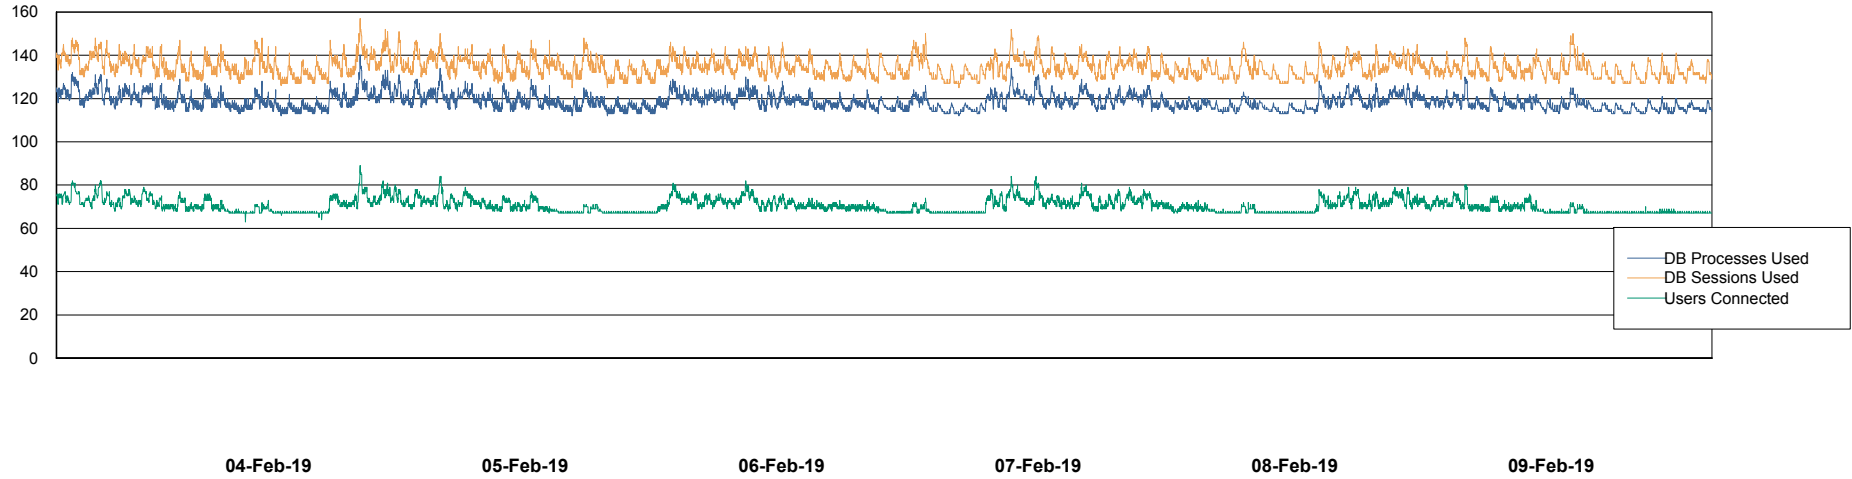

Database Performance VOSDB_Production

DB Processes Max 300
DB Sessions Max 472