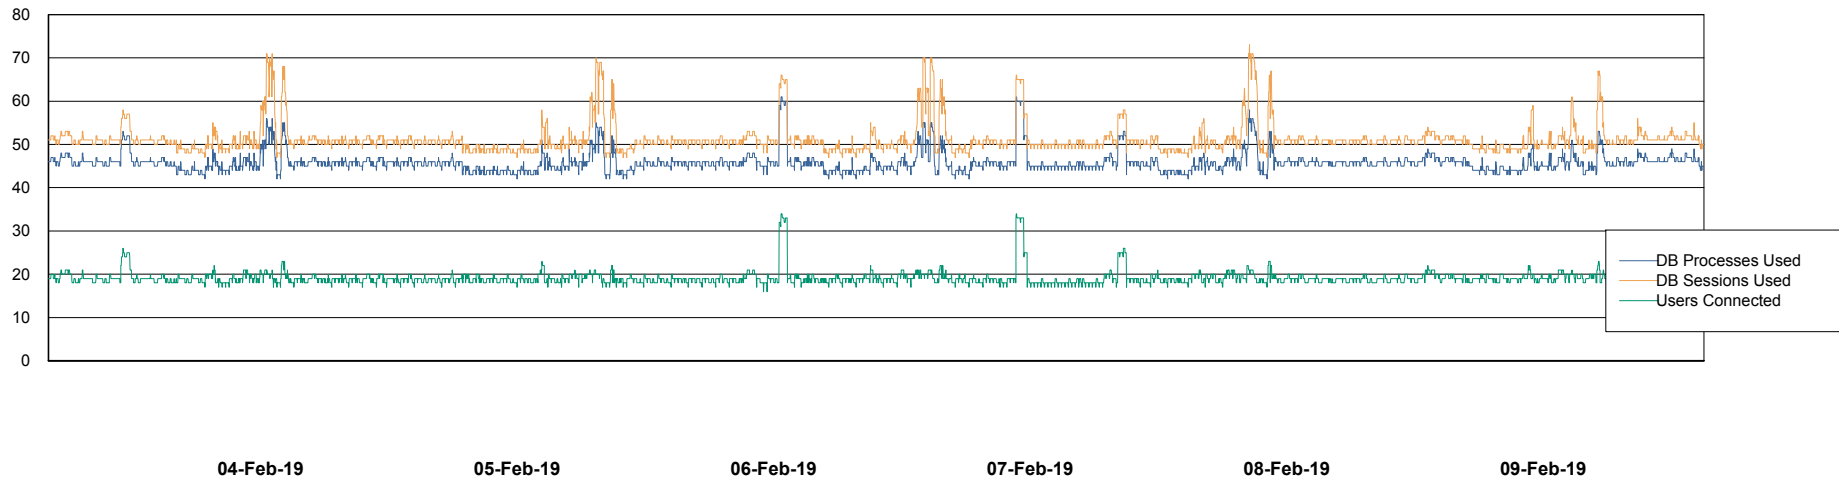

Harddisk Usage VOS_ABSWEB2

	Free disk space on / (%)	Total disk space on / (Gb)	Used disk space on / (Gb)	Total disk space on /home (Gb)	Used disk space on /home (Gb)	Free disk space on /opt (%)	Total disk space on /opt (Gb)	Used disk space on /opt (Gb)	Total disk space on /tmp (Gb)	Used disk space on /tmp (Gb)
09-Feb-19	86	50	7	50	7	86	50	7	50	7
08-Feb-19	86	50	7	50	7	86	50	7	50	7
07-Feb-19	86	50	7	50	7	86	50	7	50	7
06-Feb-19	86	50	7	50	7	86	50	7	50	7
05-Feb-19	86	50	7	50	7	86	50	7	50	7
04-Feb-19	86	50	7	50	7	86	50	7	50	7
03-Feb-19	86	50	7	50	7	86	50	7	50	7

Weekly SLA Customer Report

Customer VOS_Production
Database ID 68

Database Performance VOSBIDB_Production

DB Processes Max 500
DB Sessions Max 772

Weekly SLA Customer Report

Customer VOS_Production
Database ID 68