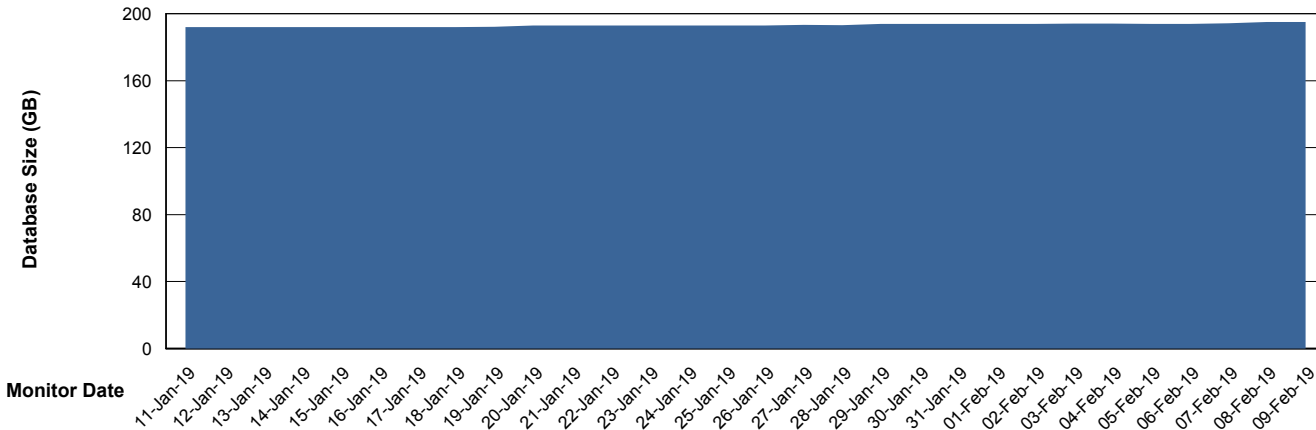

Weekly SLA Customer Report

Customer VOS_Production
Database ID 68

DATABASE SIZE VOSBIDB_Production

Database growth over last month

DATABASE SIZE VOSDB_Production

Database growth over last month

Weekly SLA Customer Report

Customer VOS_Production
Database ID 68

Database Tablespace VOSBIDB_Production

Date	Tablespace Name	Filesize (Gb)	Usedsize (Gb)	Percentage free
09-Feb-19	ABSDATA	37	31	16
	INDX	53	45	15
08-Feb-19	ABSDATA	37	31	16
	INDX	53	45	15
07-Feb-19	ABSDATA	37	31	16
	INDX	53	45	15
06-Feb-19	ABSDATA	37	31	16
	INDX	53	45	15
05-Feb-19	ABSDATA	37	31	16
	INDX	53	45	15
04-Feb-19	ABSDATA	37	31	16
	INDX	53	45	15
03-Feb-19	ABSDATA	37	31	16
	INDX	53	45	15