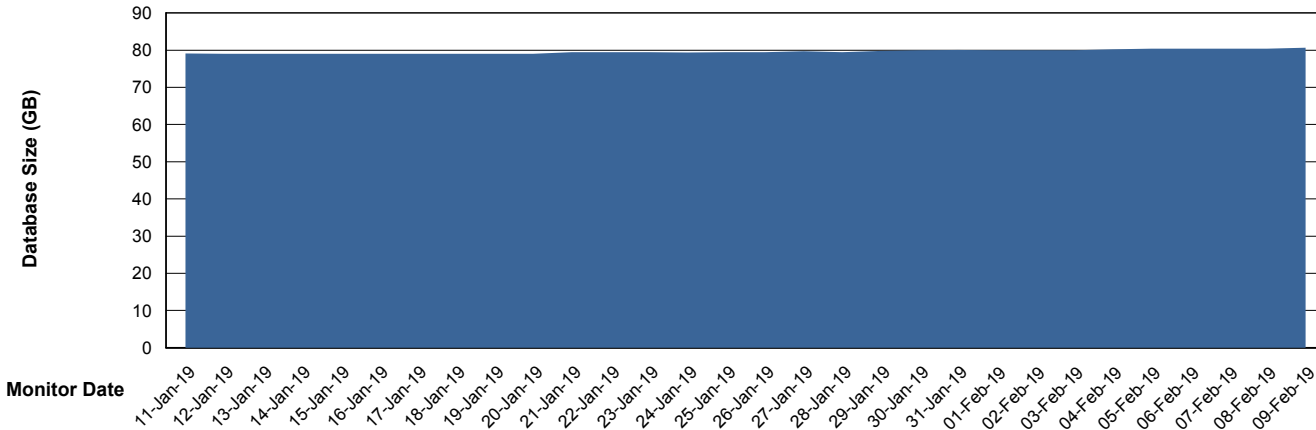

Database Performance VOSDB_Production

DB Processes Max 300
DB Sessions Max 472

Weekly SLA Customer Report

Customer VOS_Production
Database ID 68

Database Performance VOSDB_Standby

DB Processes Max 300
DB Sessions Max 472

Weekly SLA Customer Report

Customer VOS_Production
Database ID 68

DATABASE SIZE VOSBIDB_Production

Database growth over last month

DATABASE SIZE VOSDB_Production

Database growth over last month

Weekly SLA Customer Report