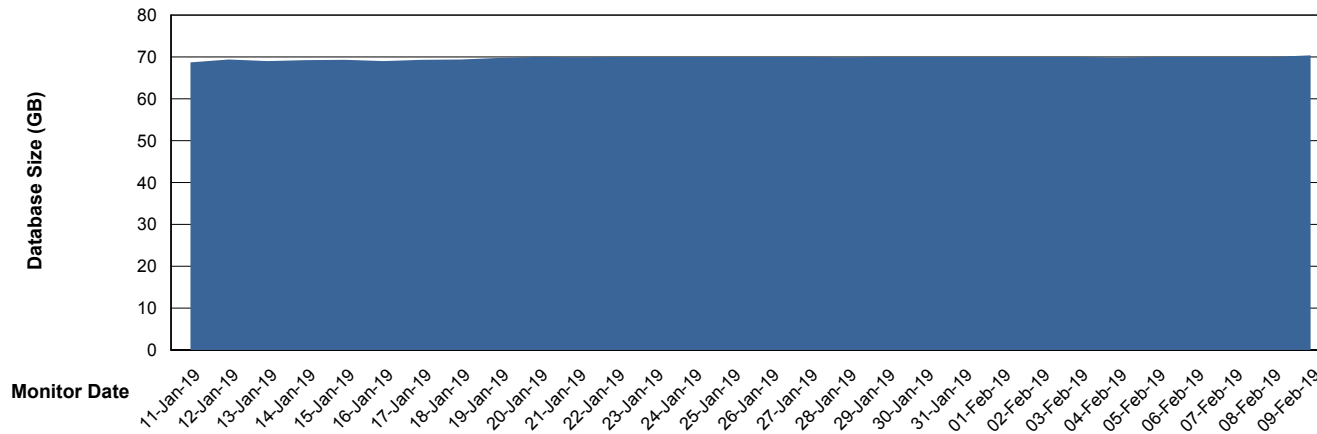

Weekly SLA Customer Report

Customer VEN_Production
Database ID 35

DATABASE SIZE ABSVEN06 Primary DB 2019 (GAN)

Database growth over last month

DATABASE SIZE VENDB_BI

Database growth over last month

Weekly SLA Customer Report