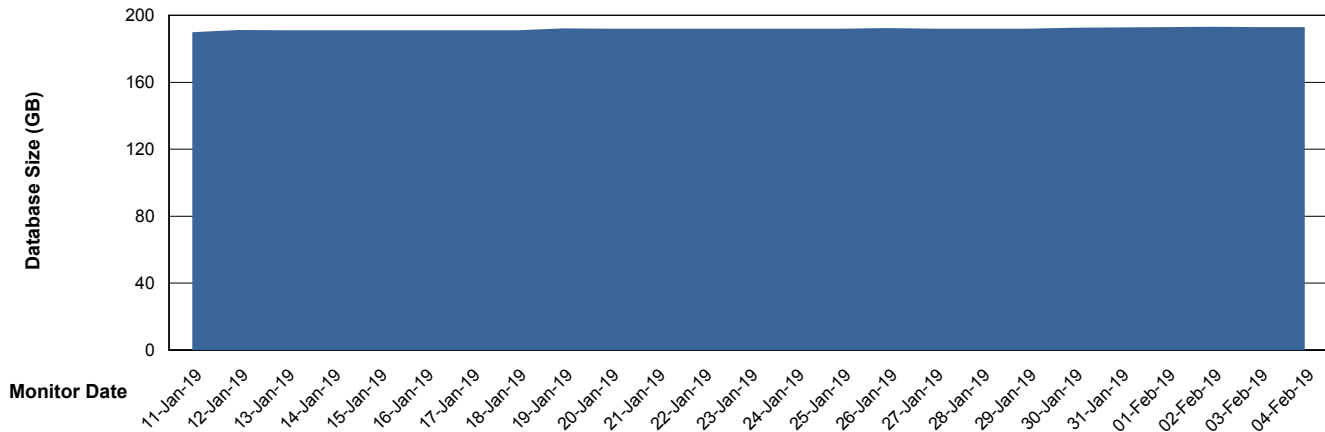

DATABASE SIZE VENDB_Production

Database growth over last month