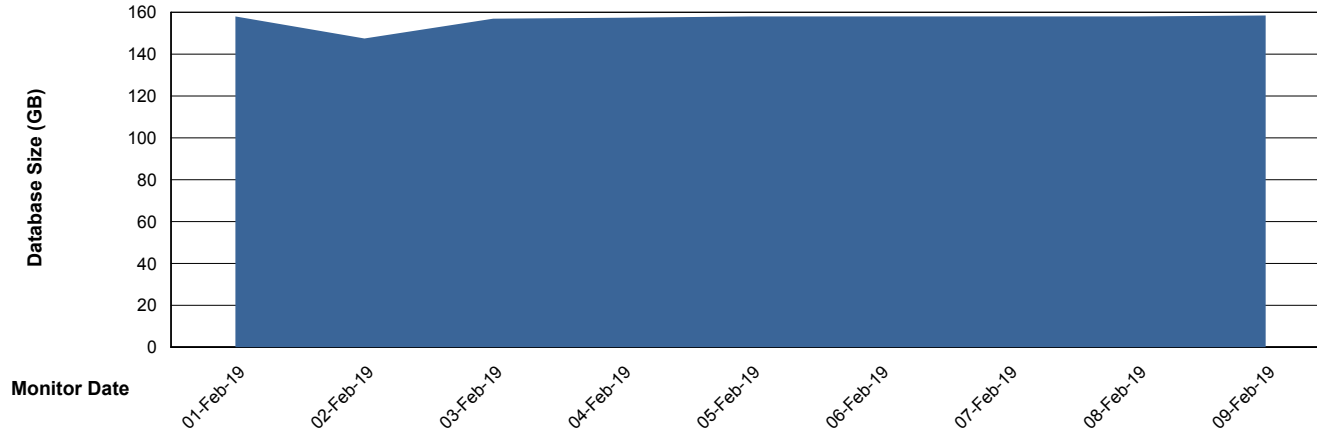

Database Performance VENDB_Production

04-Feb-19

04-Feb-19

Weekly SLA Customer Report

Customer VEN_Production
Database ID 35

Database Performance VENDB_Standby

04-Feb-19

04-Feb-19

Weekly SLA Customer Report

Customer VEN_Production
Database ID 35

DATABASE SIZE ABSVEN06 Primary DB 2019 (GAN)

Database growth over last month

DATABASE SIZE VENDB_BI

Database growth over last month

Weekly SLA Customer Report