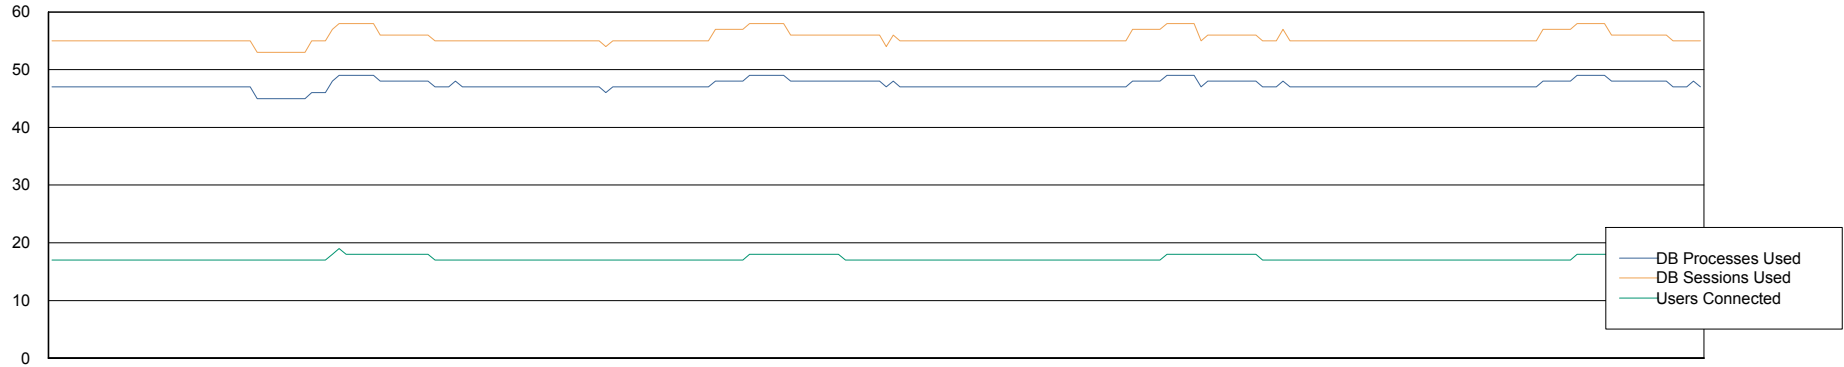

Database Performance VENDB_Production