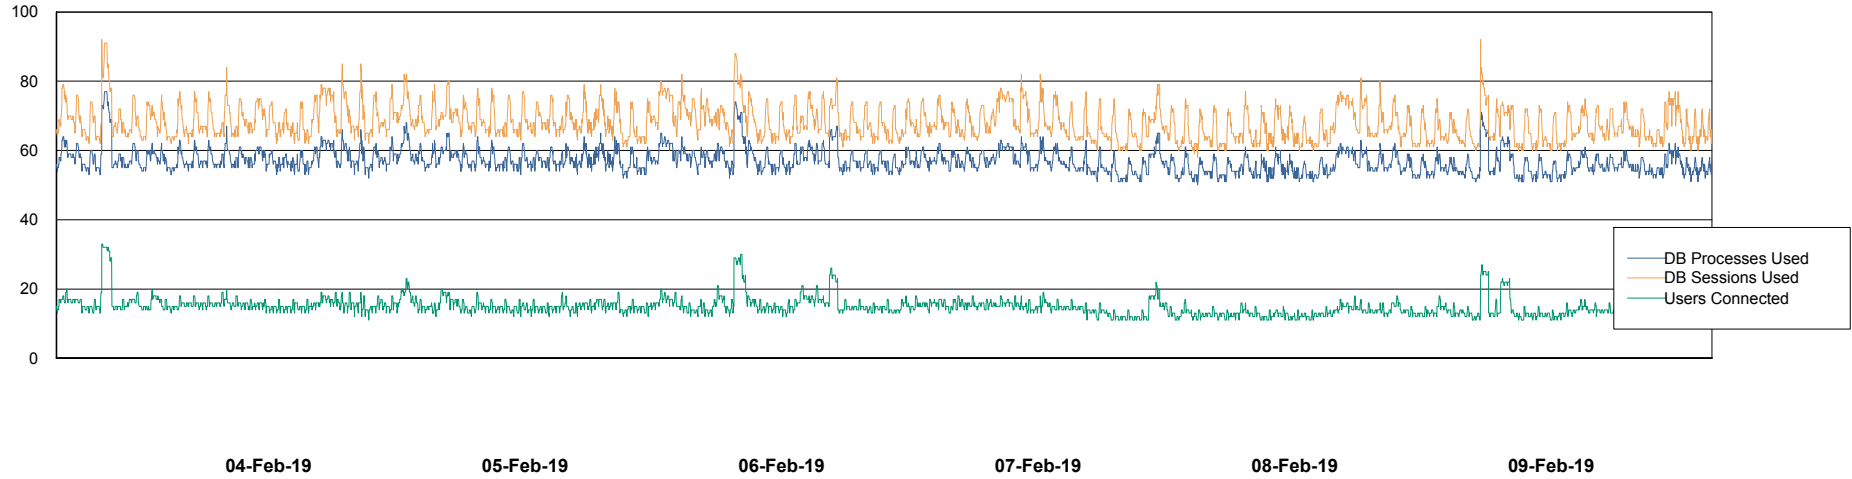

DB Processes Max 300
DB Sessions Max 472

Weekly SLA Customer Report

Customer VEN_Production
Database ID 35

Database Performance VENDB_BI

DB Processes Max 500
DB Sessions Max 772

Weekly SLA Customer Report

Customer VEN_Production
Database ID 35