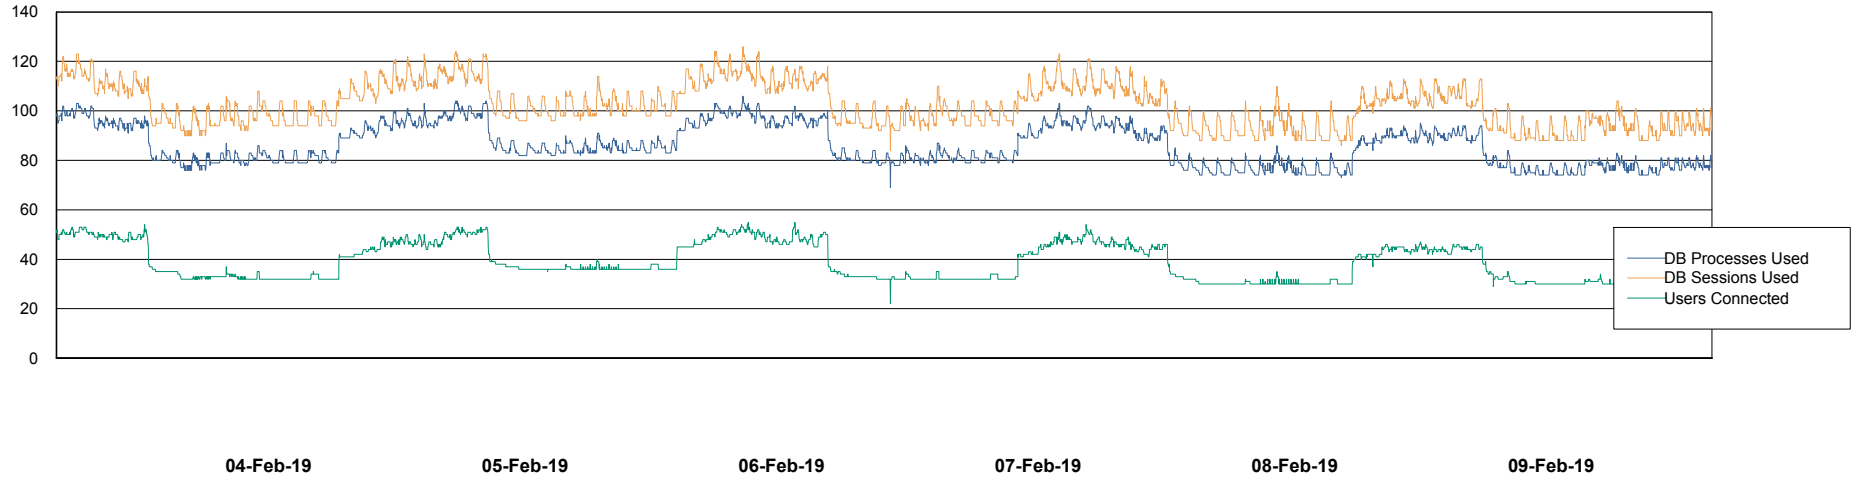

Database Performance ABSVEN06 Primary DB 2019 (GAN)

DB Processes Max 300
DB Sessions Max 472