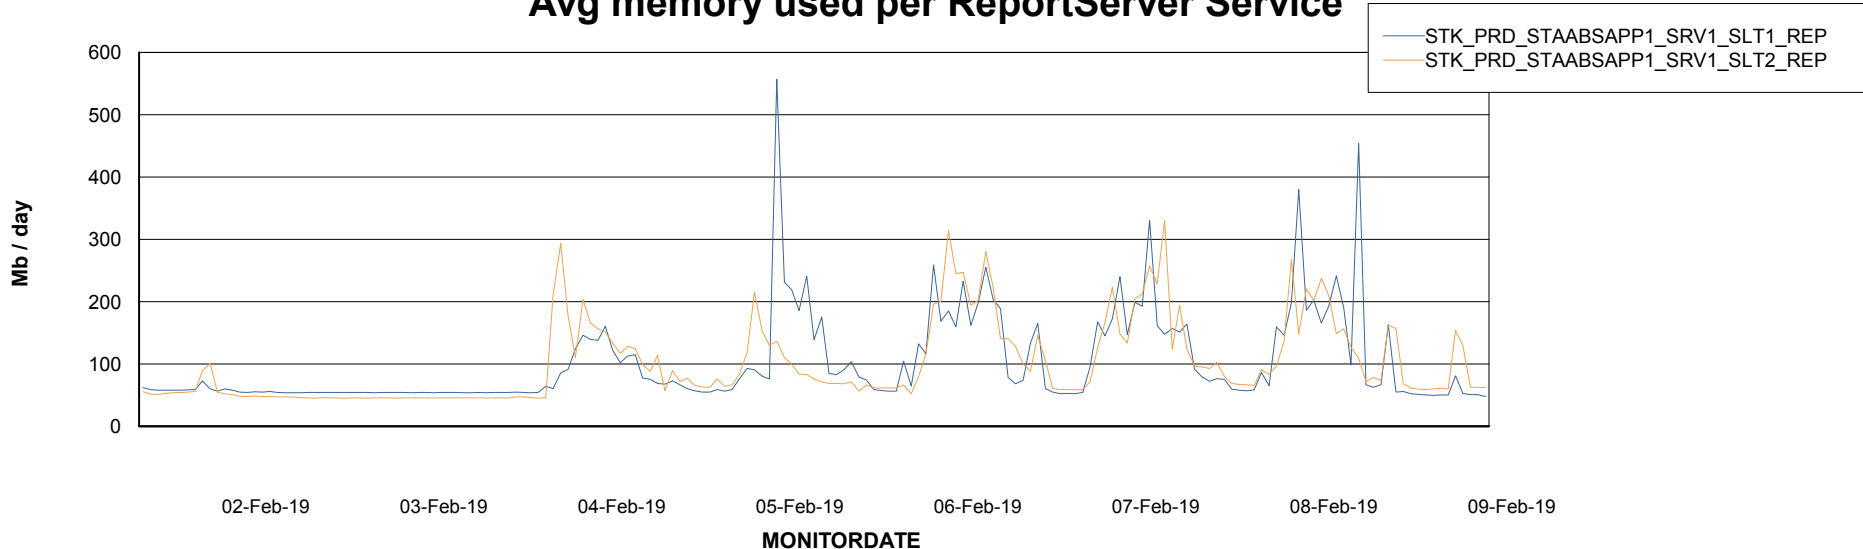

ABSSolute Application ReportServer Services

Avg memory used per ReportServer Service