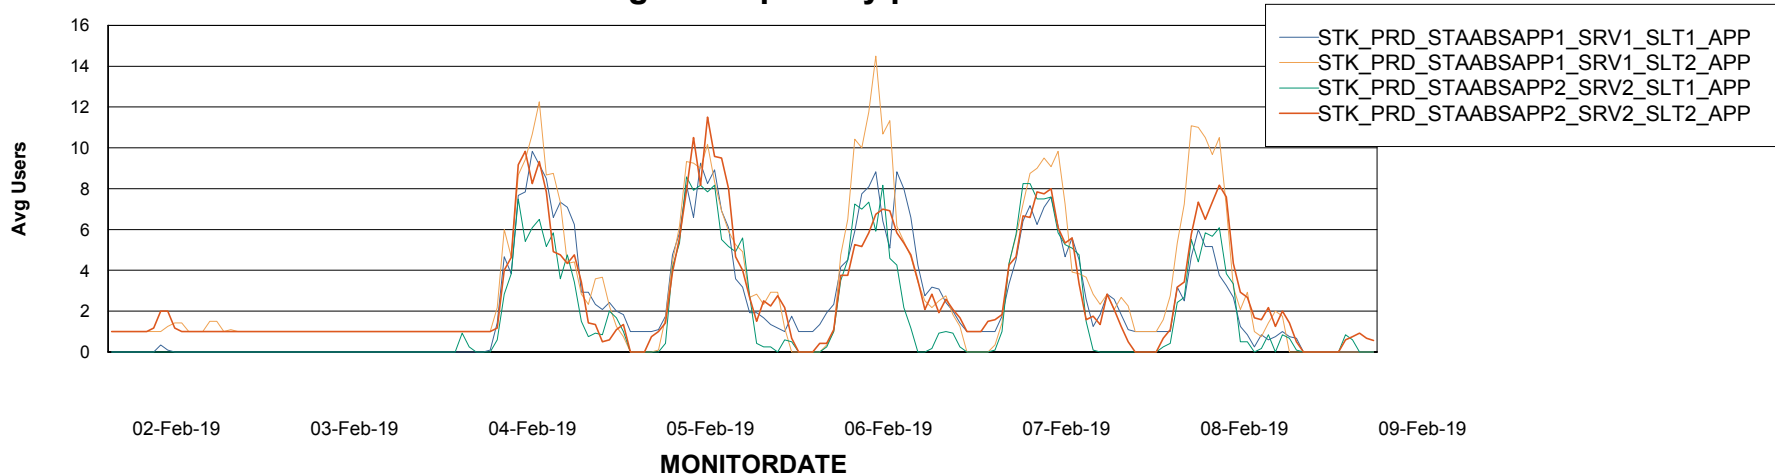

Avg users per day per ABS server