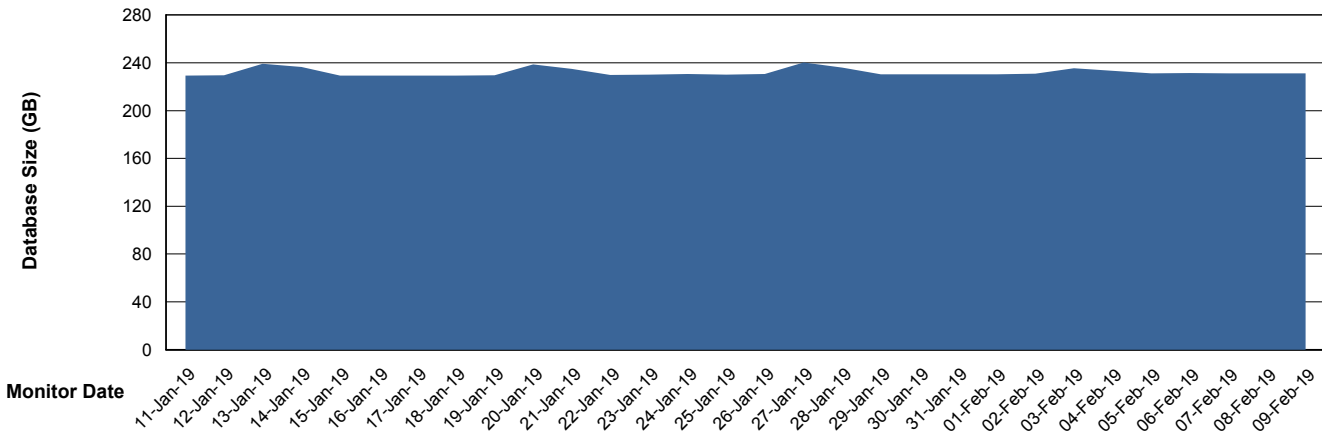

DATABASE SIZE STKDB_ABS1 Production Database

Database growth over last month

Database Tablespace STKDB_ABS1 Production Database

Date	Tablespace Name	Filesize (Gb)	Usedsize (Gb)	Percentage free
09-Feb-19	ABSDATA	179	107	40
	INDX	148	121	18
08-Feb-19	ABSDATA	179	107	40
	INDX	148	121	18
07-Feb-19	ABSDATA	179	107	40
	INDX	148	121	18
06-Feb-19	ABSDATA	179	107	40
	INDX	148	121	18
05-Feb-19	ABSDATA	179	107	40
	INDX	148	121	18
04-Feb-19	ABSDATA	179	107	40
	INDX	148	121	18
03-Feb-19	ABSDATA	179	107	40
	INDX	148	121	18