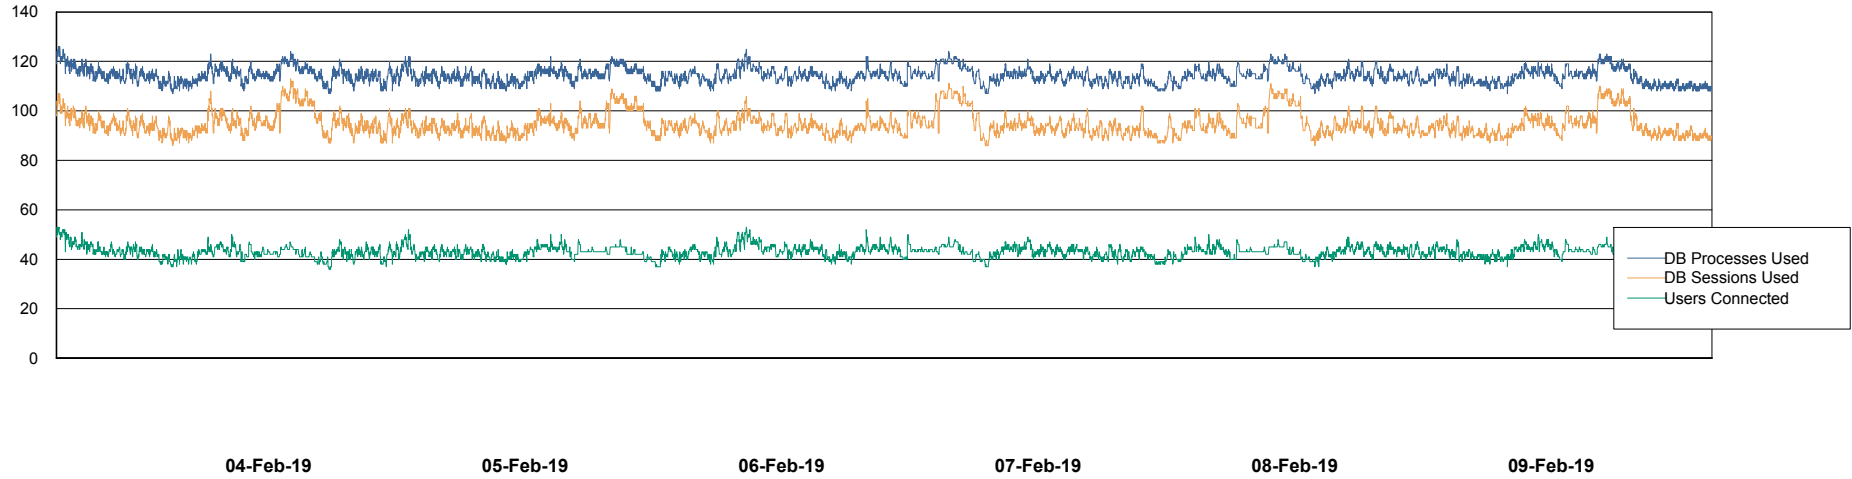

Database Performance STKDB_ABS1 Production Database

DB Processes Max 500
DB Sessions Max 776