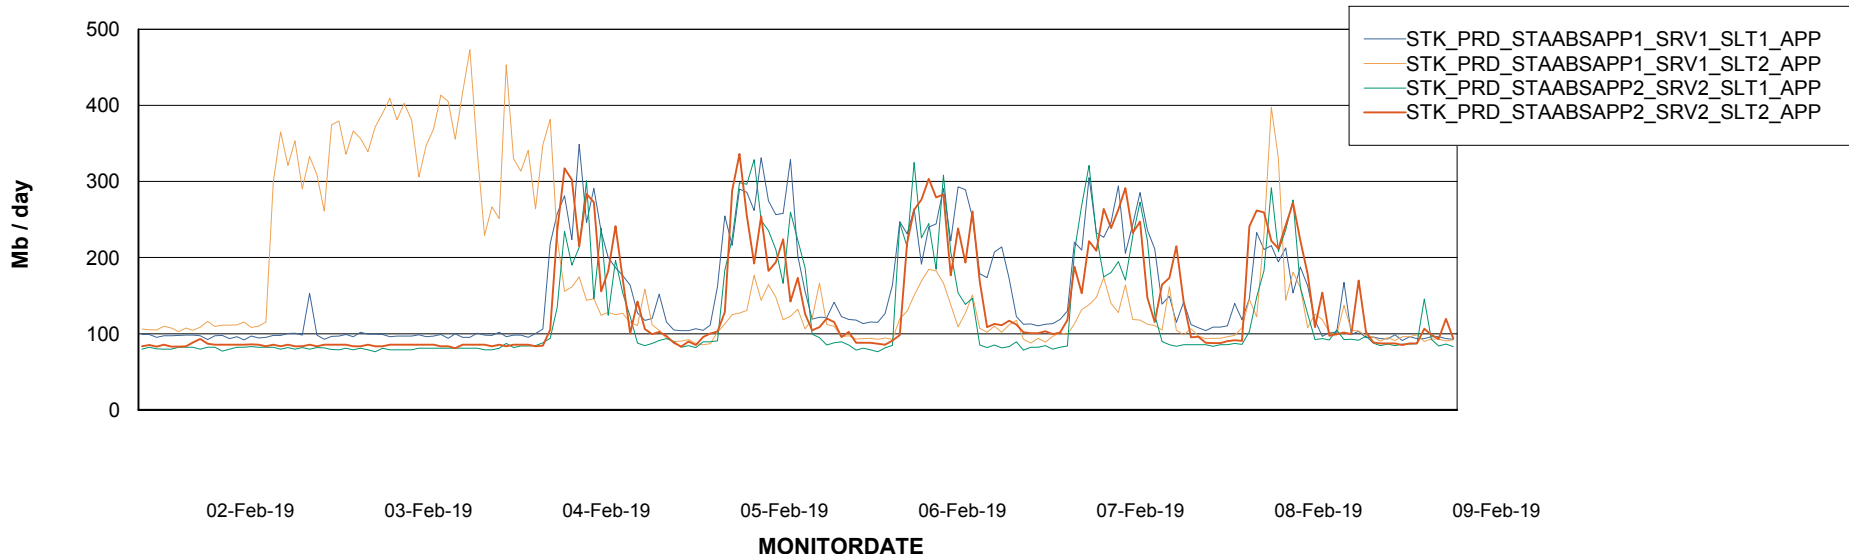

ABSSolute Application Server Services

Avg memory used per ABS Server Service