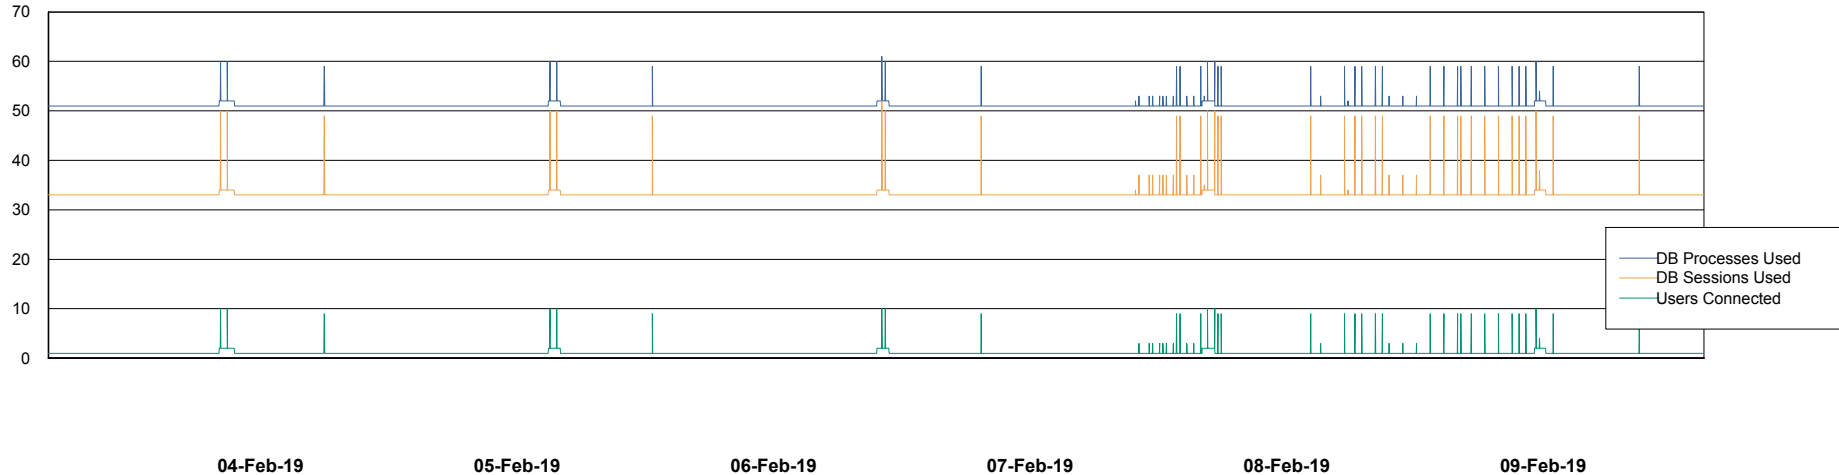

Database Performance STKDB_ABS1SB Standby Database

DB Processes Max 500
DB Sessions Max 774