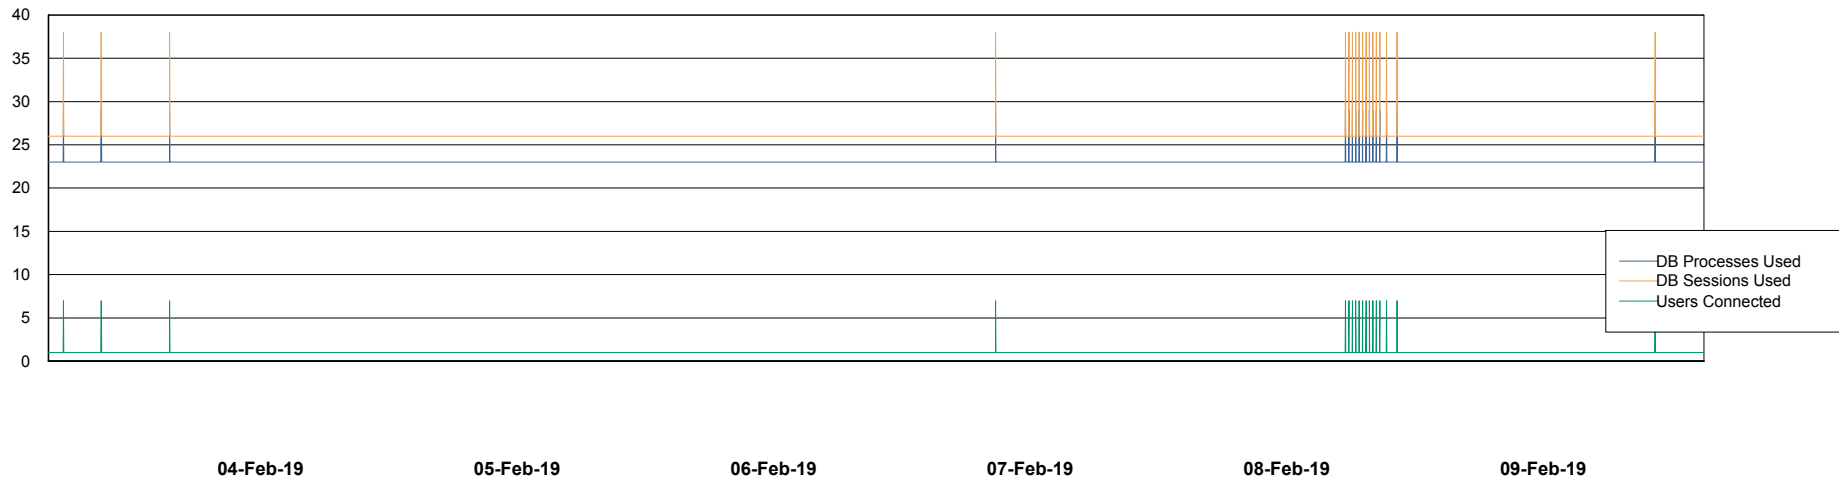

Weekly SLA Customer Report

Customer RSS Production
Database ID 52

Database Performance RSSDB_Production

Weekly SLA Customer Report

Customer RSS Production
Database ID 52

Database Performance RSSDB_Standby

Weekly SLA Customer Report