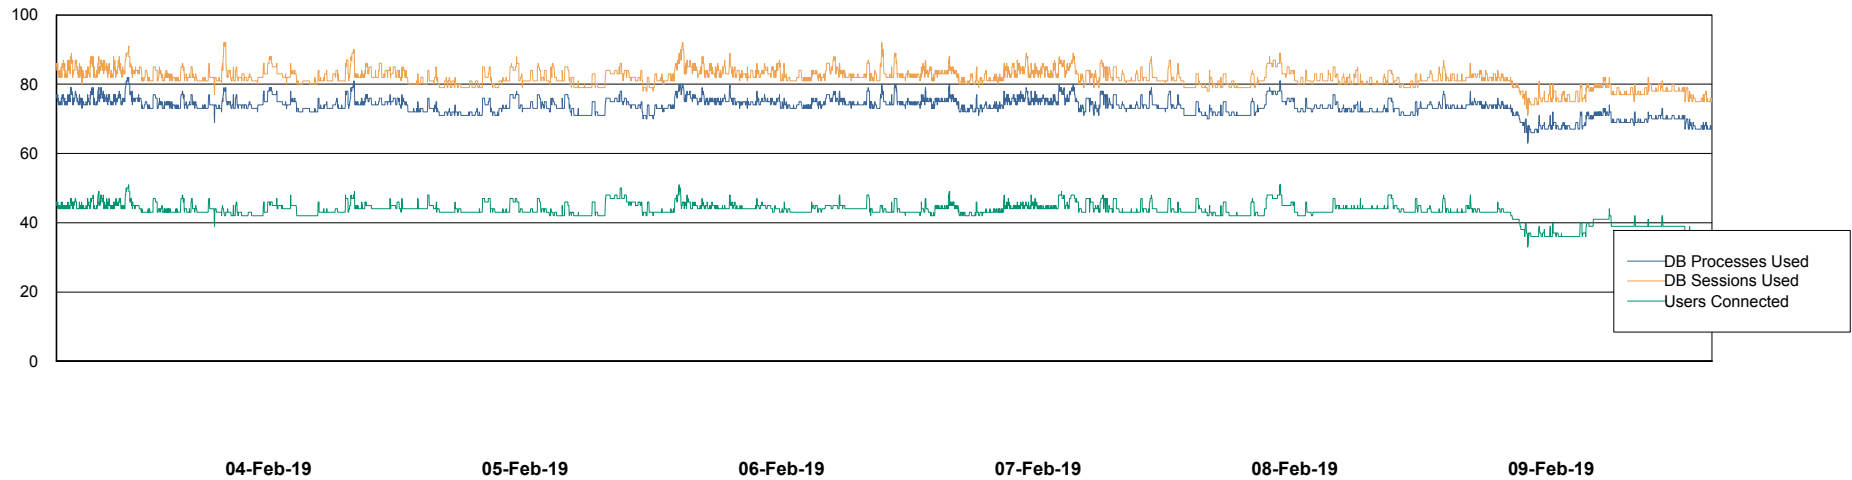

Database Performance RSSDB_Production