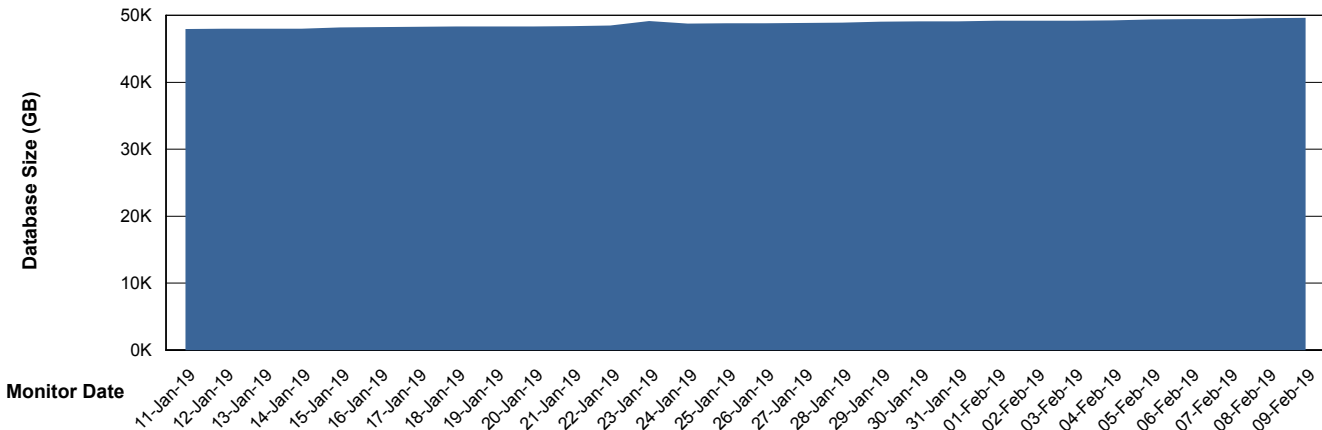

DATABASE SIZE RSSDB_Production

Database growth over last month

Database Tablespace RSSDB_Production

Date	Tablespace Name	Filesize (Gb)	Usedsize (Gb)	Percentage free
09-Feb-19	ABSDATA	27,000	20,867	23
	INDX	33,000	27,418	17
08-Feb-19	ABSDATA	27,000	20,859	23
	INDX	33,000	27,418	17
07-Feb-19	ABSDATA	27,000	20,779	23
	INDX	33,000	27,337	17
06-Feb-19	ABSDATA	27,000	20,771	23
	INDX	33,000	27,307	17
05-Feb-19	ABSDATA	27,000	20,763	23
	INDX	33,000	27,279	17
04-Feb-19	ABSDATA	27,000	20,736	23
	INDX	33,000	27,231	17
03-Feb-19	ABSDATA	24,000	20,664	14
	INDX	33,000	27,205	18