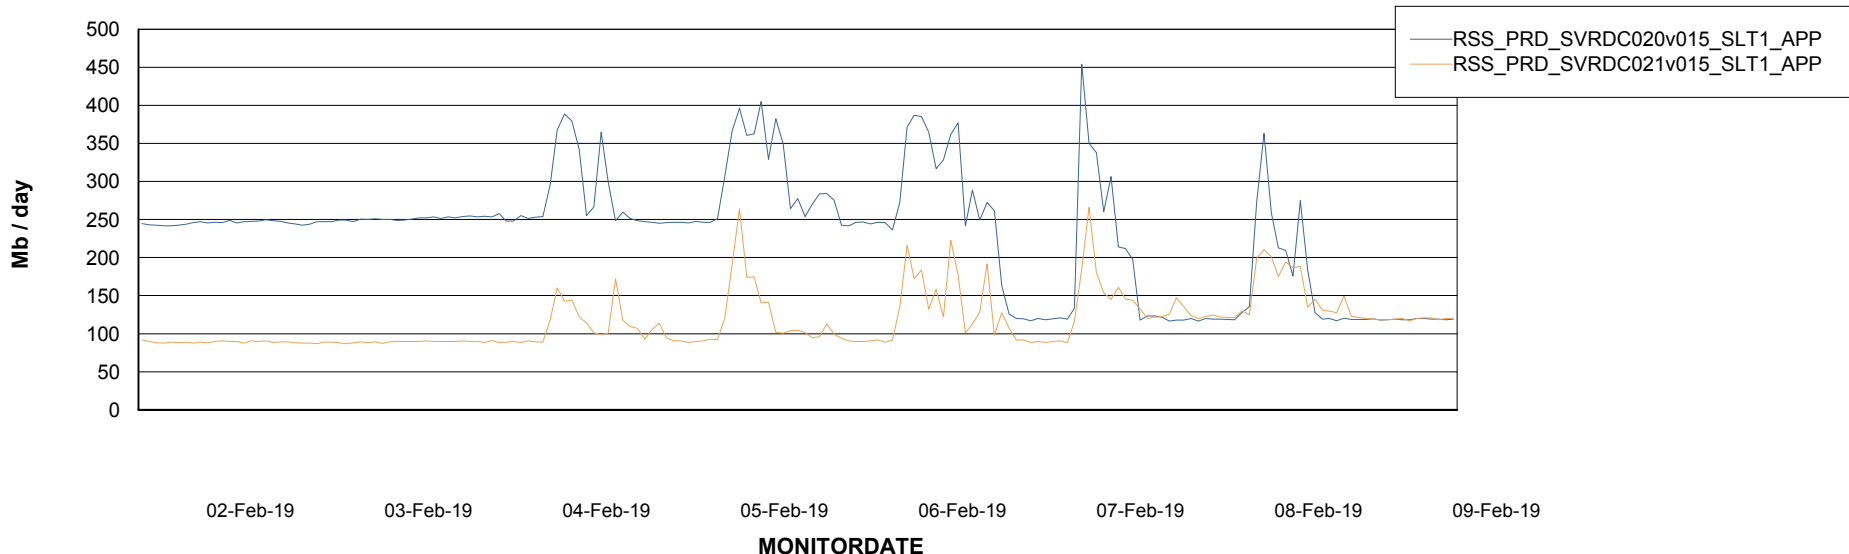

Weekly SLA Customer Report

Customer RSS Production
Database ID 52

Database Performance RSSDB_Production

Weekly SLA Customer Report

Customer RSS Production
Database ID 52

Database Performance RSSDB_Standby

Weekly SLA Customer Report

Customer RSS Production
 Database ID 52

DATABASE SIZE RSSDB_Production

Database growth over last month

Database Tablespace RSSDB_Production

Date	Tablespace Name	Filesize (Gb)	Usedsize (Gb)	Percentage free
09-Feb-19	ABSDATA	27,000	20,867	23
	INDX	33,000	27,418	17
08-Feb-19	ABSDATA	27,000	20,859	23
	INDX	33,000	27,418	17
07-Feb-19	ABSDATA	27,000	20,779	23
	INDX	33,000	27,337	17
06-Feb-19	ABSDATA	27,000	20,771	23
	INDX	33,000	27,307	17
05-Feb-19	ABSDATA	27,000	20,763	23
	INDX	33,000	27,279	17
04-Feb-19	ABSDATA	27,000	20,736	23
	INDX	33,000	27,231	17
03-Feb-19	ABSDATA	24,000	20,664	14
	INDX	33,000	27,205	18

Weekly SLA Customer Report

Customer RSS Production
Database ID 52

ABSSolute Application Server Services

Avg memory used per ABS Server Service

Avg users per day per ABS server

Weekly SLA Customer Report

Customer RSS Production
Database ID 52