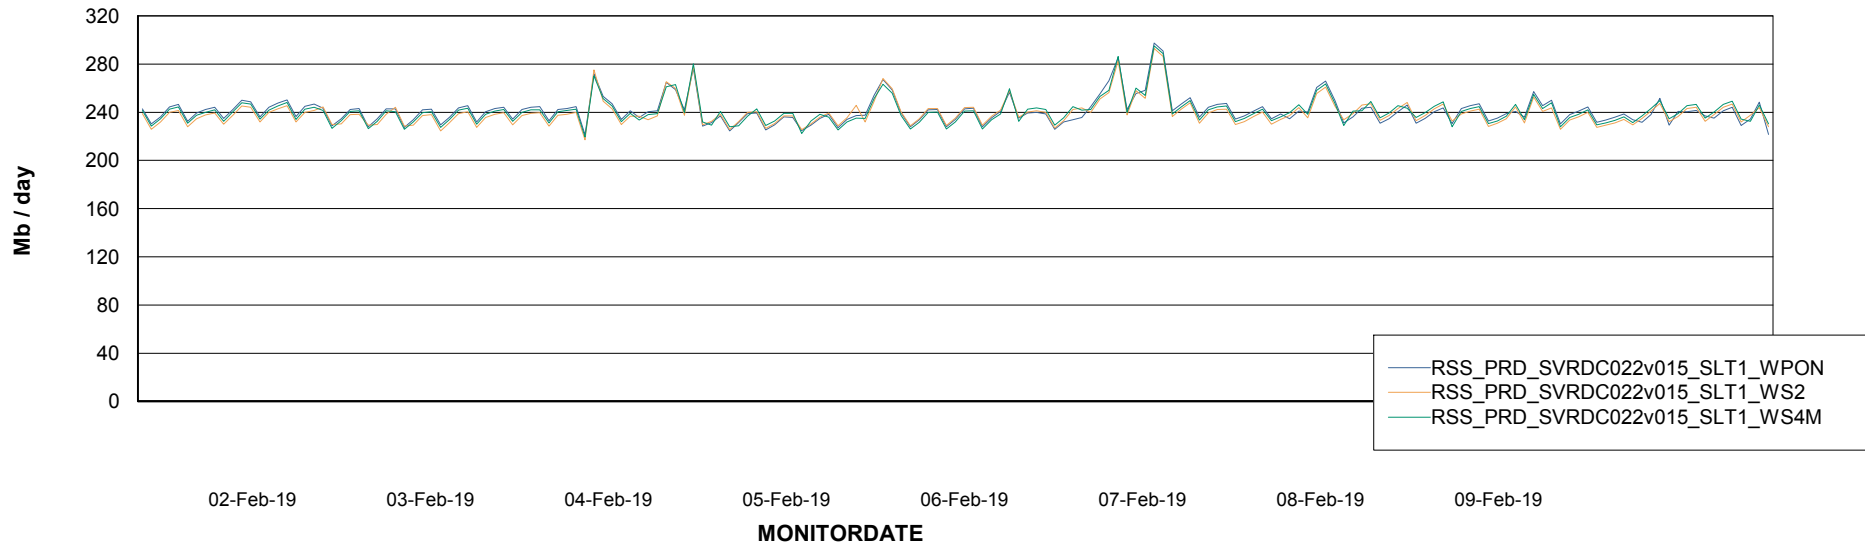

ABSSolute Application ReportServer Services

Avg memory used per ReportServer Service

Weekly SLA Customer Report

Customer RSS Production
Database ID 52

ABSSolute Web Component Services

Avg memory used per ABS Web component