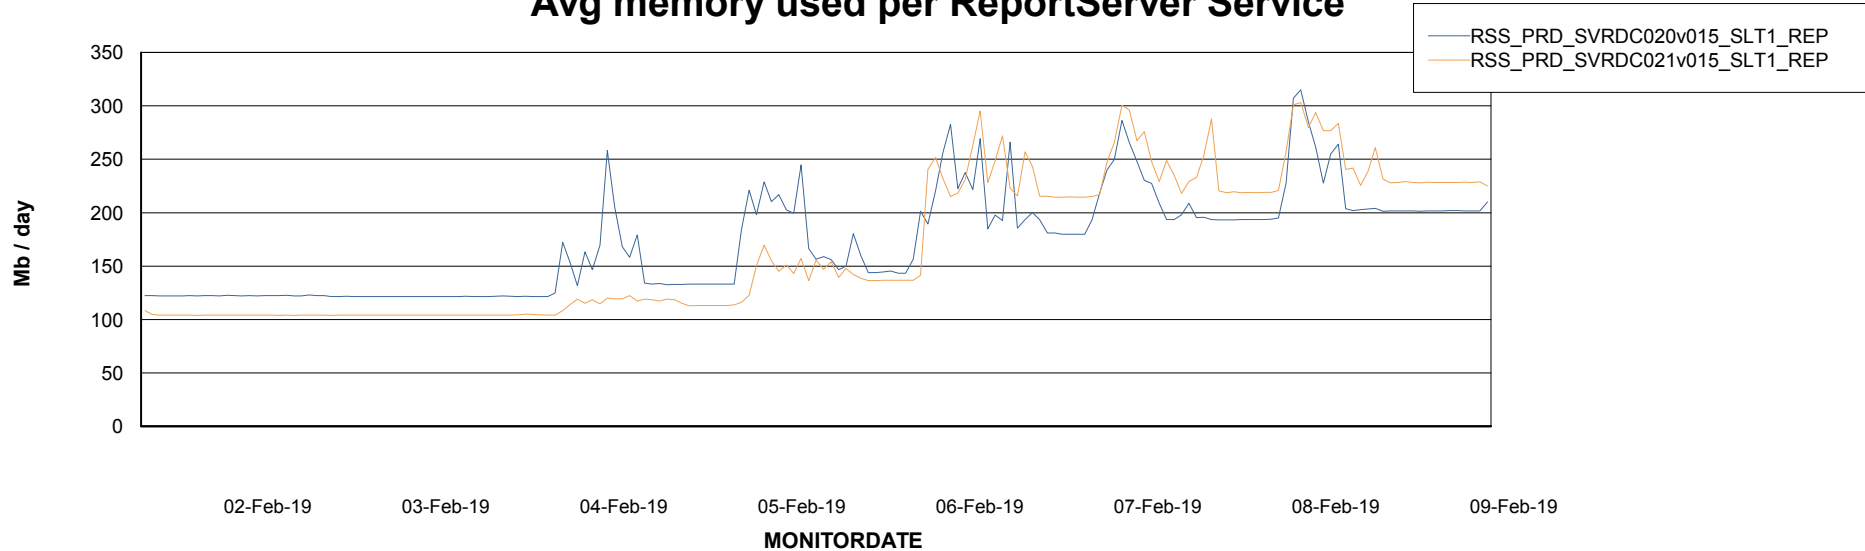

ABSSolute Application ReportServer Services

Avg memory used per ReportServer Service