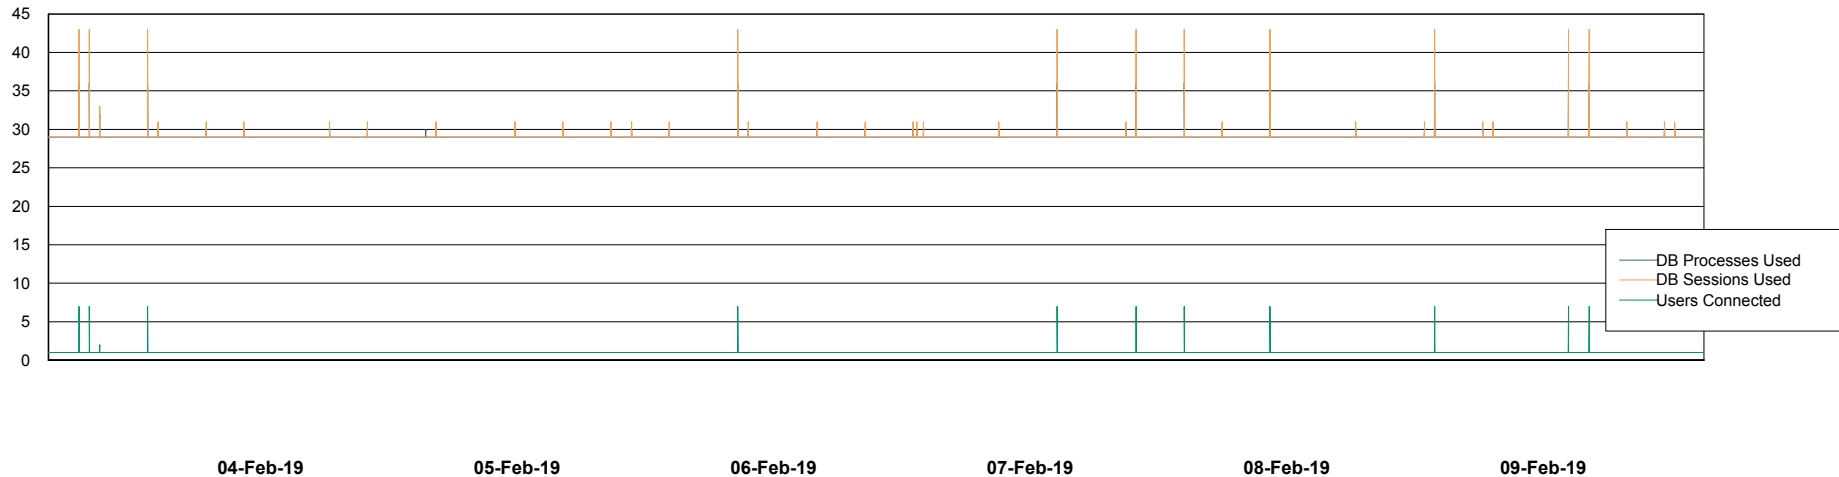

Database Performance PHSDB_Standby

DB Processes Max 500
DB Sessions Max 772