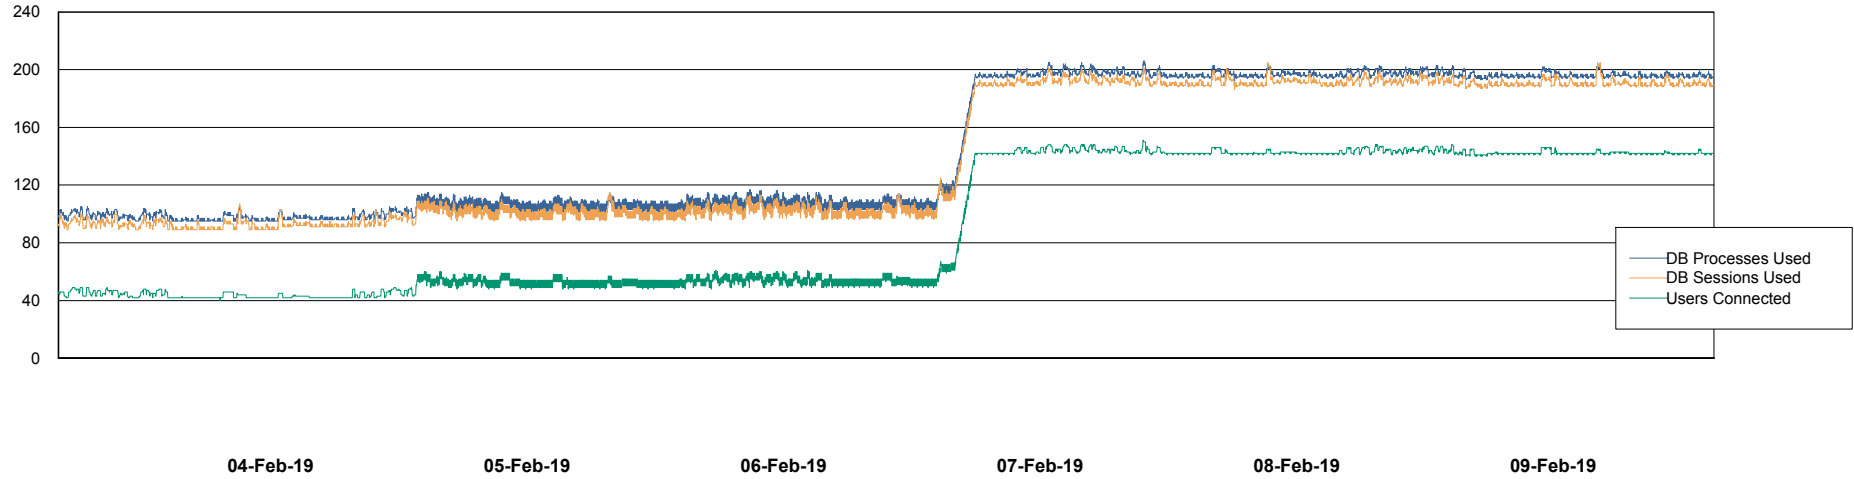

Database Performance PHSDB_Production

DB Processes Max 500
DB Sessions Max 772