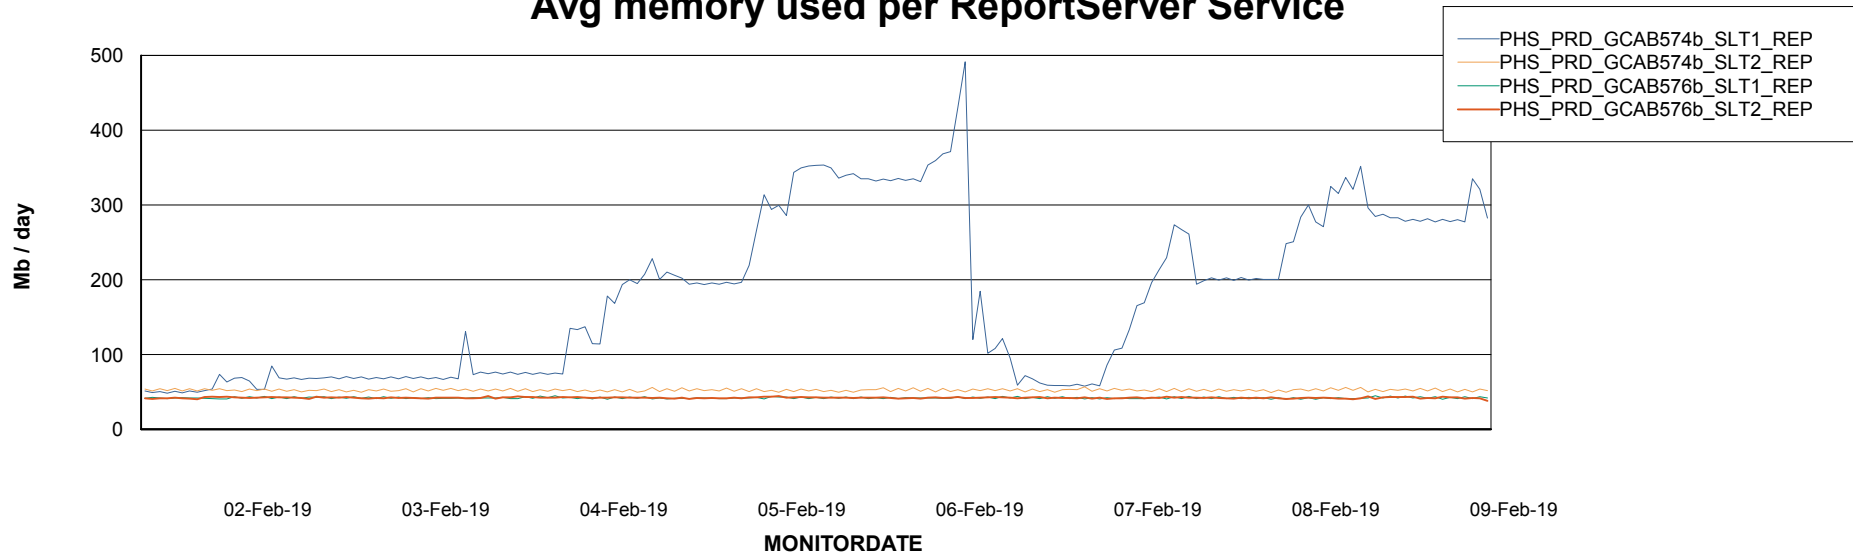

ABSSolute Application ReportServer Services

Avg memory used per ReportServer Service