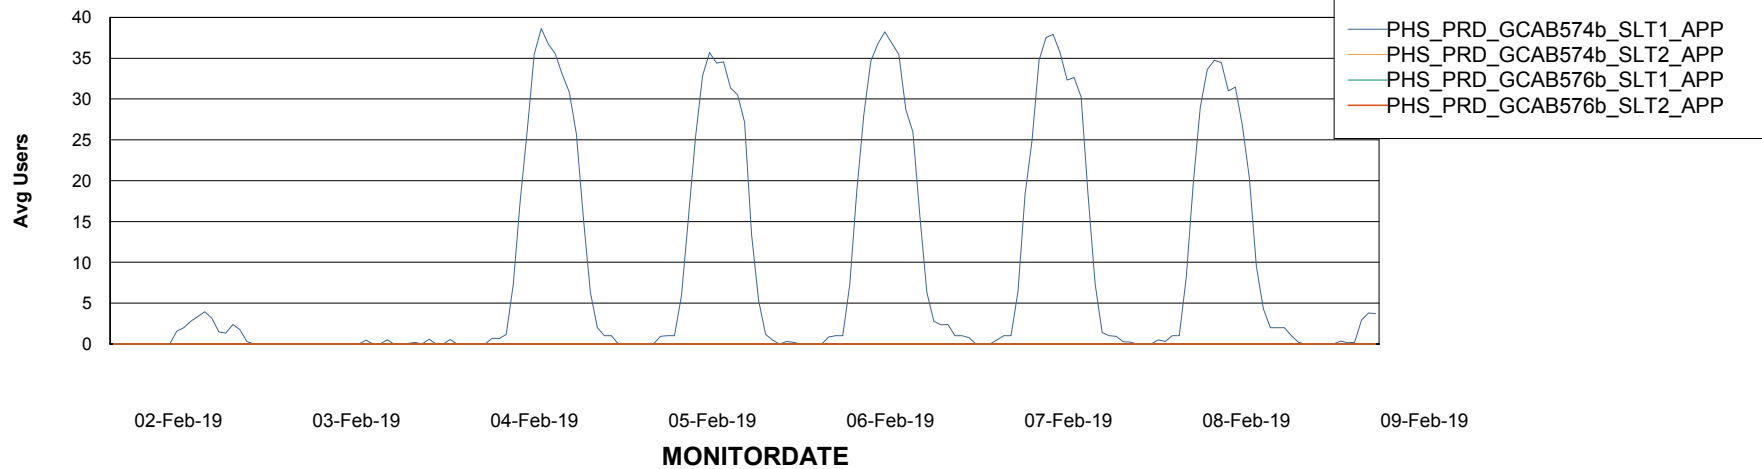

Avg users per day per ABS server