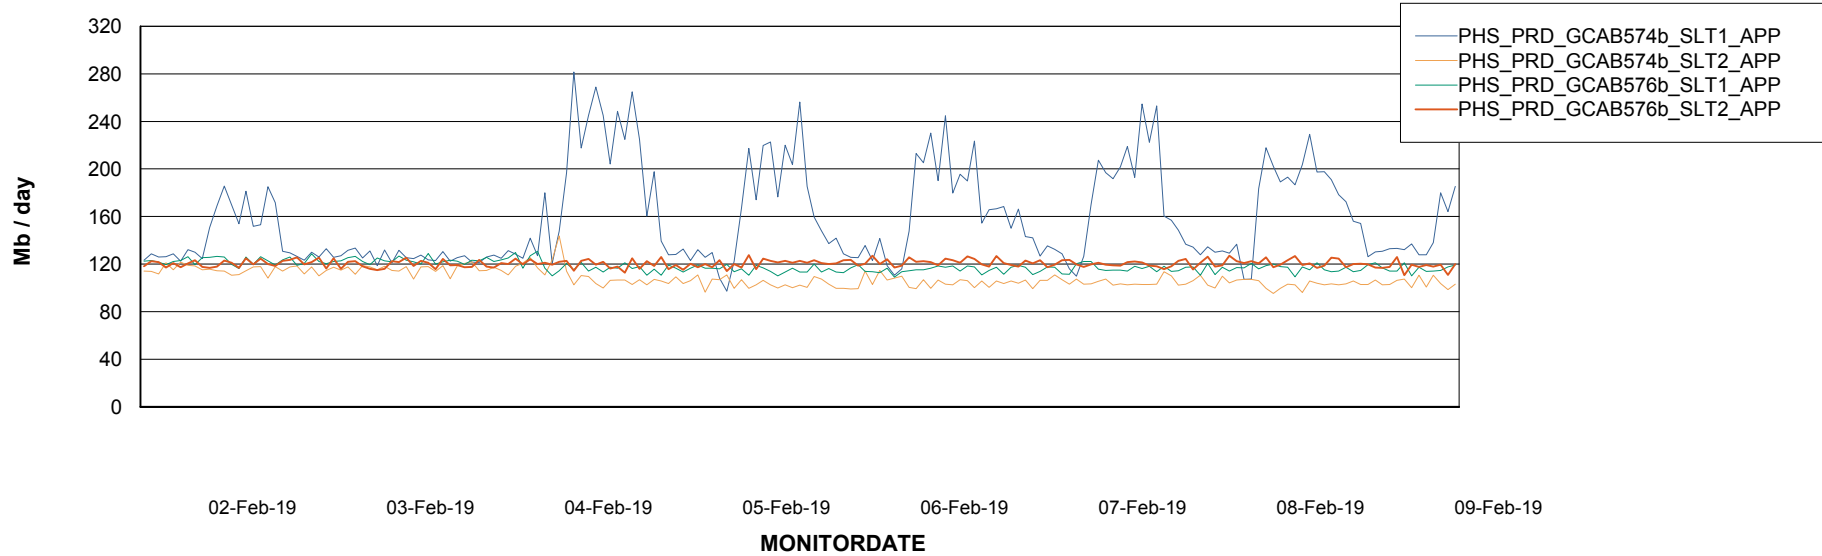

ABSSolute Application Server Services

Avg memory used per ABS Server Service