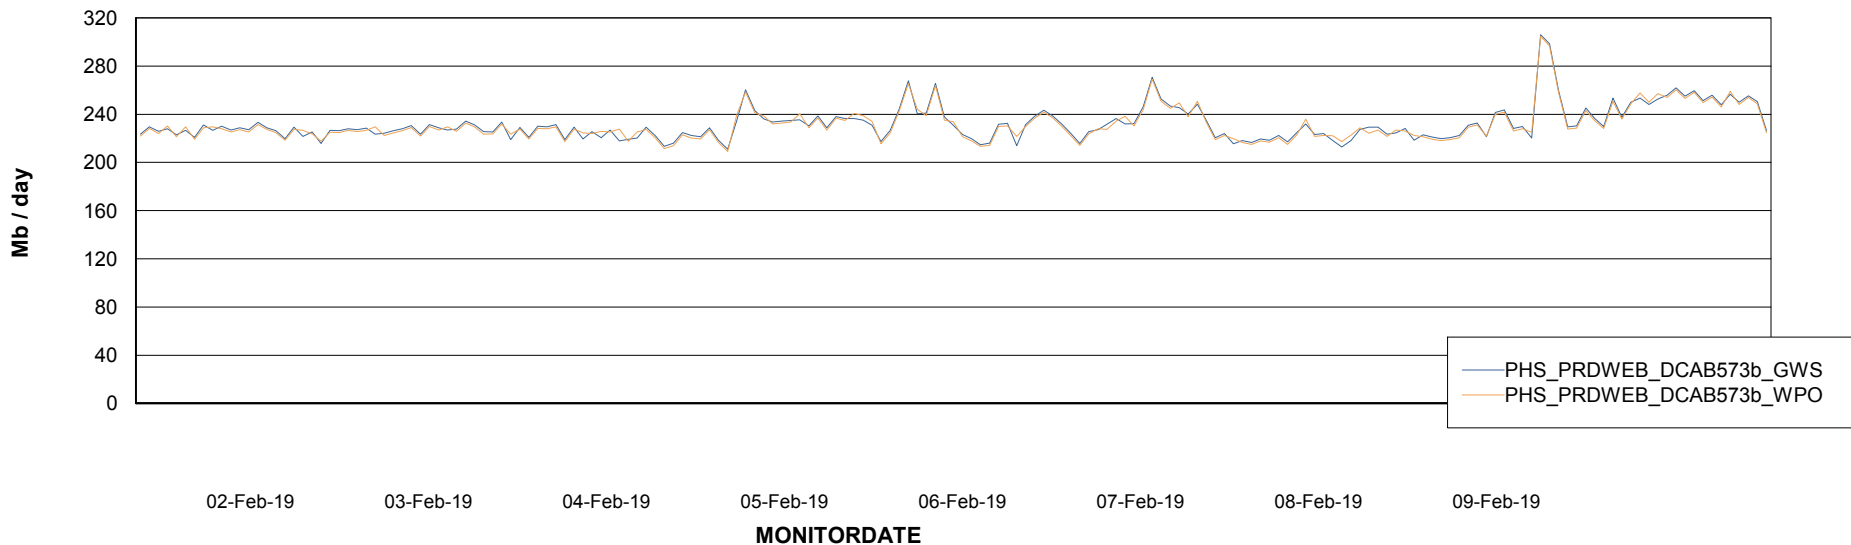

ABSSolute Web Component Services

Avg memory used per ABS Web component