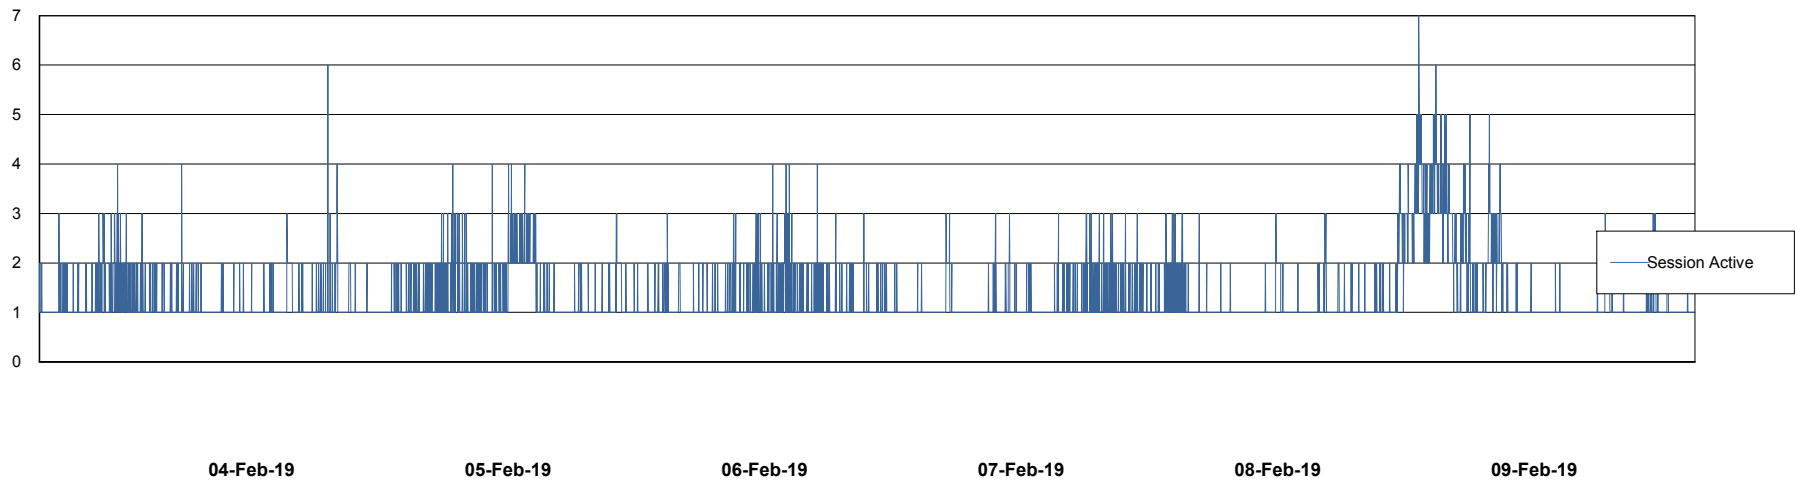

Database Performance PCODB_Production

DB Processes Max 350
DB Sessions Max 560