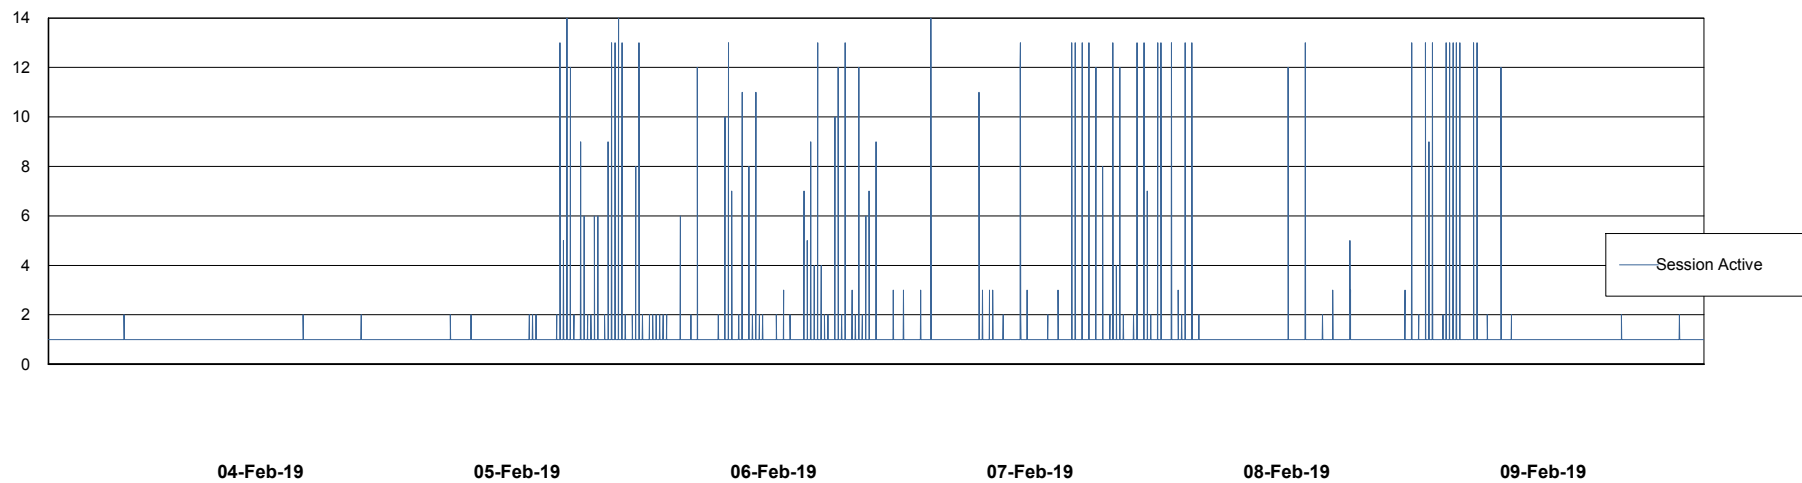

Database Performance PCODB_Standby

DB Processes Max 350
DB Sessions Max 552