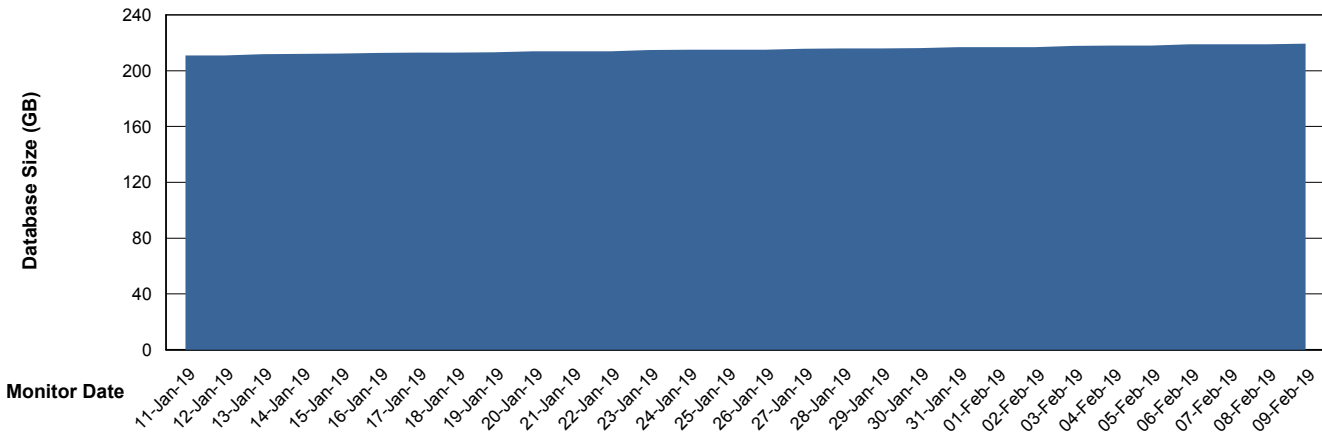

Database Performance PCODB_Standby

DB Processes Max 350
DB Sessions Max 552

Weekly SLA Customer Report

Customer PCO Production
 Database ID 44

DATABASE SIZE PCODB_Production

Database growth over last month

Database Tablespace PCODB_Production

Date	Tablespace Name	Filesize (Gb)	Usedsize (Gb)	Percentage free
09-Feb-19	ABSDATA	150	83	45
	INDX	200	114	43
08-Feb-19	ABSDATA	150	83	45
	INDX	200	114	43
07-Feb-19	ABSDATA	150	83	45
	INDX	200	114	43
06-Feb-19	ABSDATA	150	83	45
	INDX	200	114	43
05-Feb-19	ABSDATA	150	83	45
	INDX	200	114	43
04-Feb-19	ABSDATA	150	82	45
	INDX	200	114	43
03-Feb-19	ABSDATA	150	82	45
	INDX	200	114	43