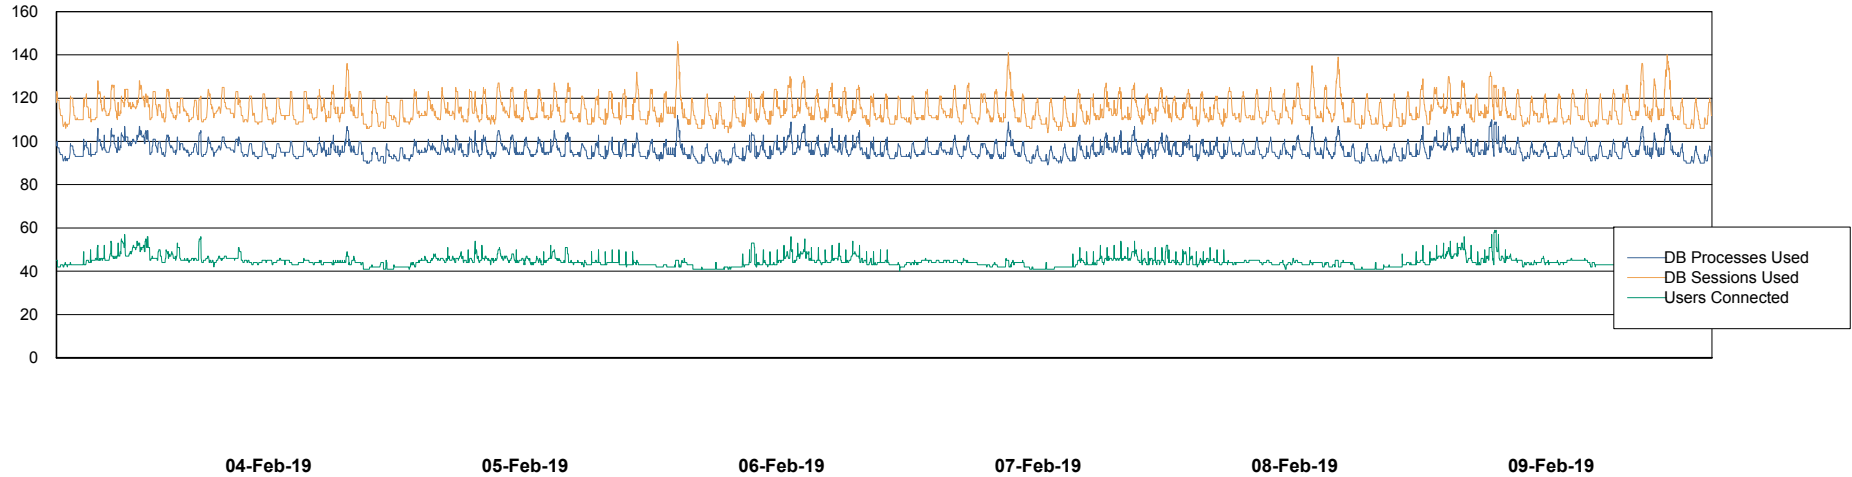

Database Performance PCODB_Production

DB Processes Max 350
DB Sessions Max 560