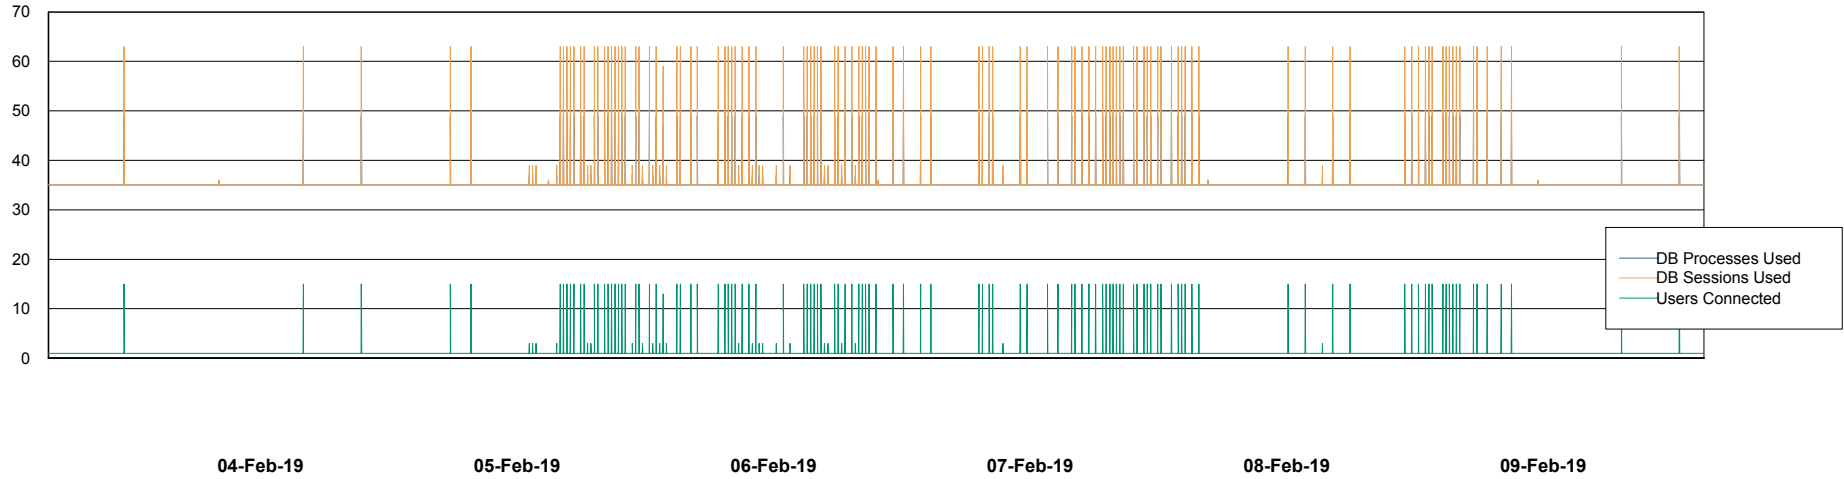

Database Performance PCODB_Standby

DB Processes Max 350
DB Sessions Max 552