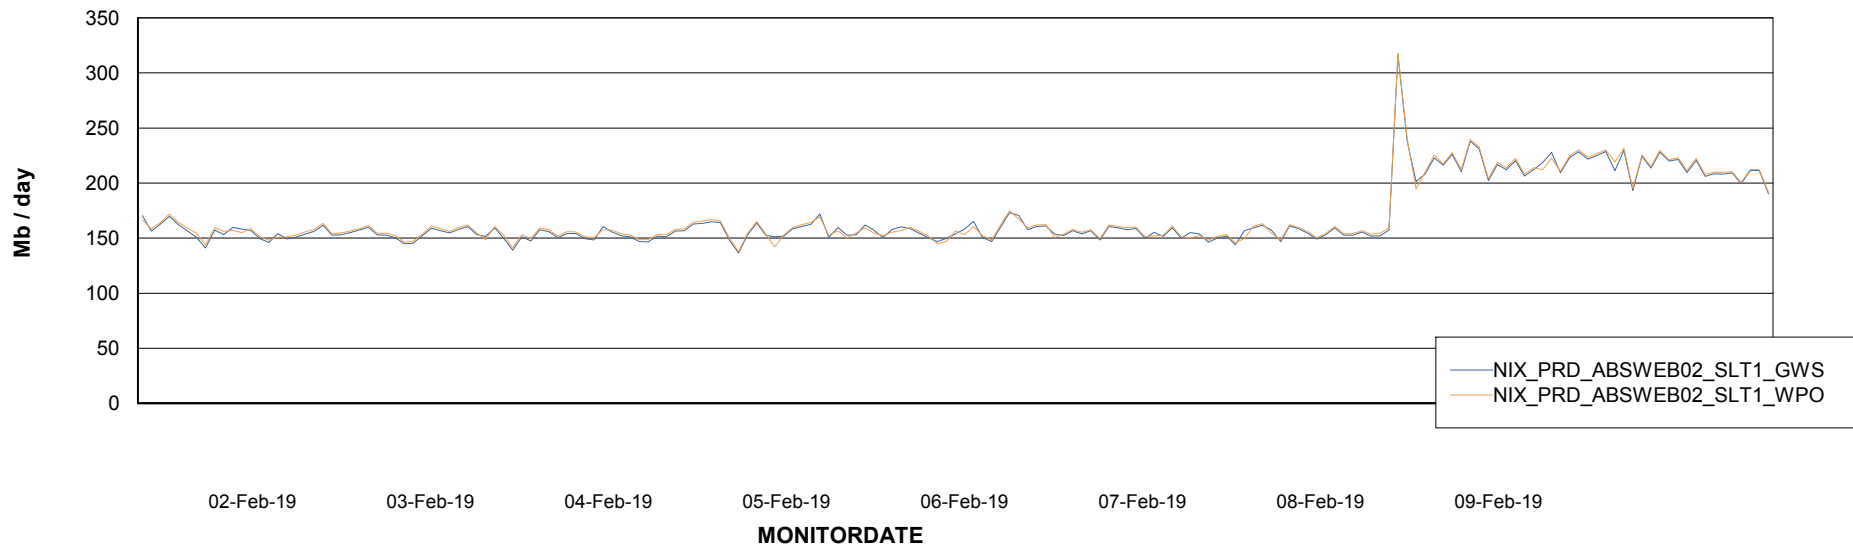

ABSolute Web Component Services

Avg memory used per ABS Web component