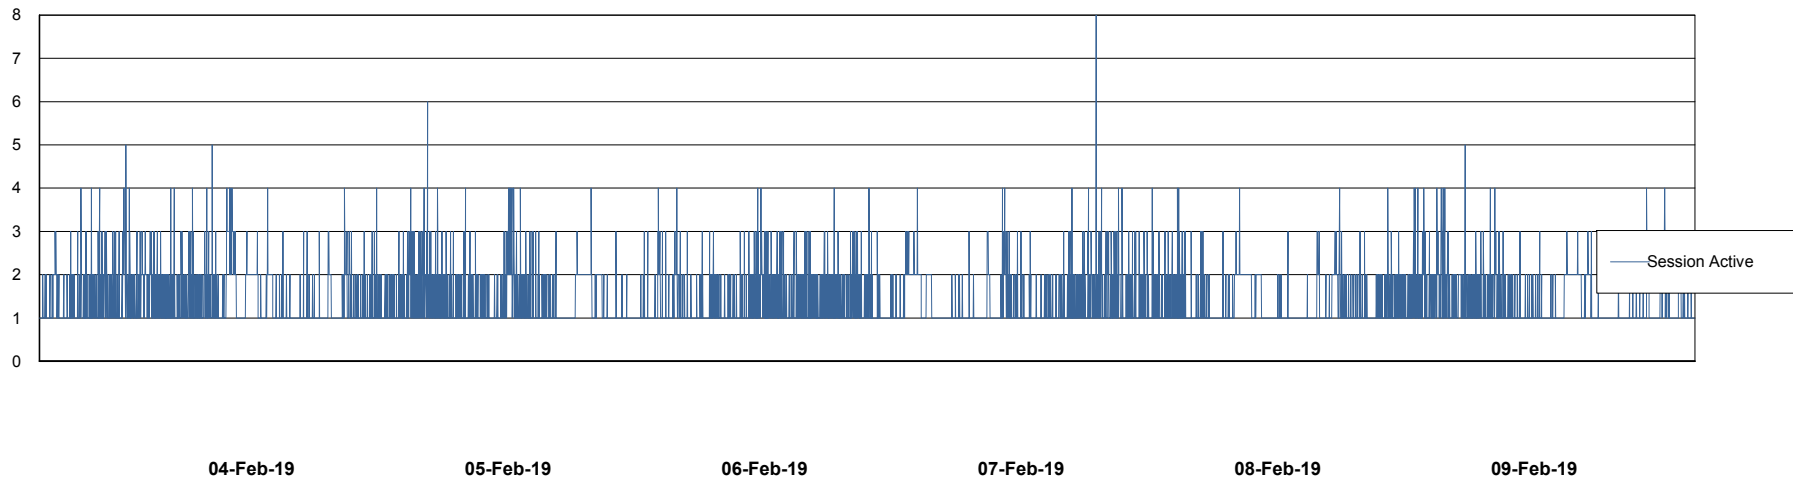

Weekly SLA Customer Report

Customer NIX_Production
Database ID 51

Database Performance NIXDB_BI

Weekly SLA Customer Report

Customer NIX_Production
Database ID 51

Database Performance NIXDB_Production

Weekly SLA Customer Report