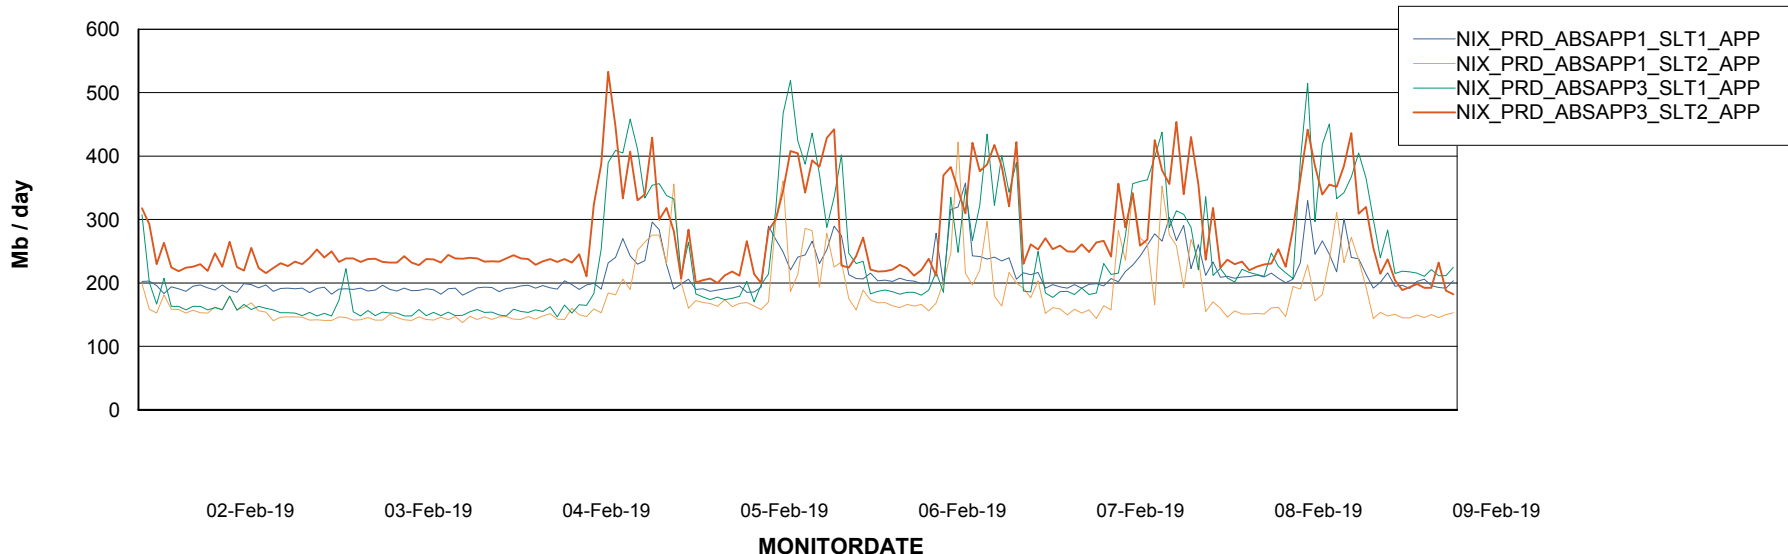

Standby Database Health NIX_Production

Recovery lag for last 7 days

Weekly SLA Customer Report

Customer NIX_Production
Database ID 51

ABSSolute Application Server Services

Avg memory used per ABS Server Service