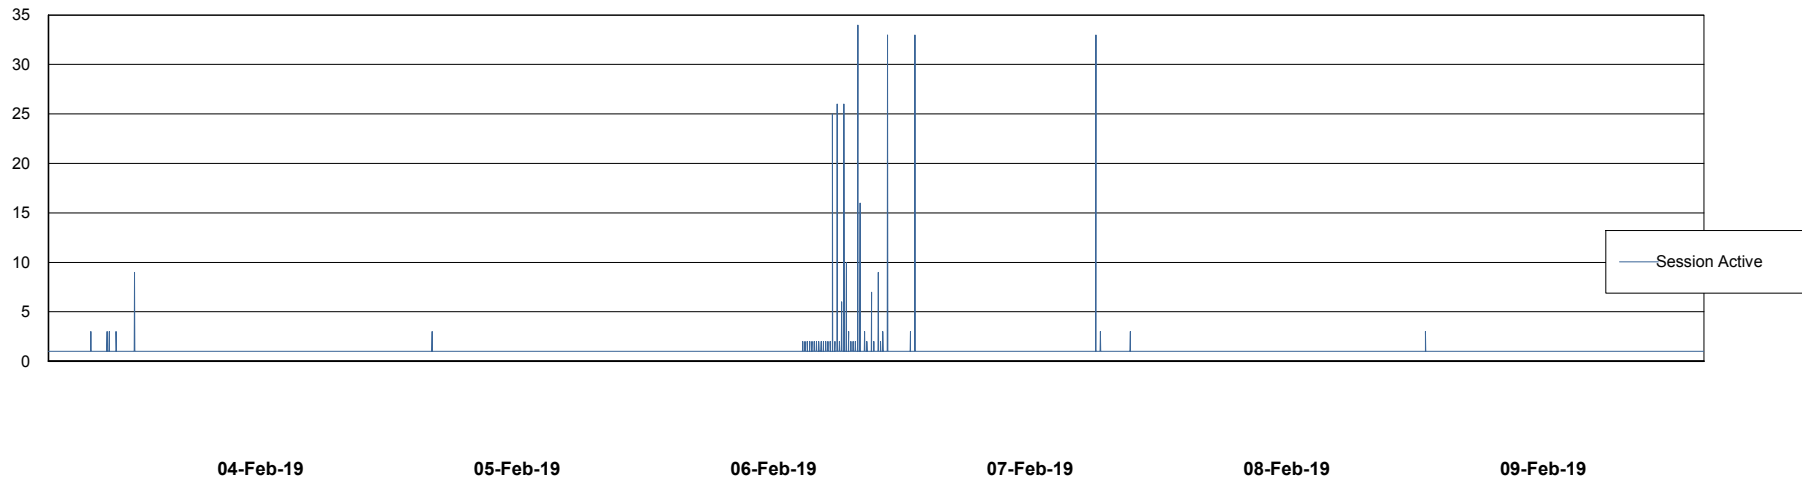

Database Performance NIXDB_Standby