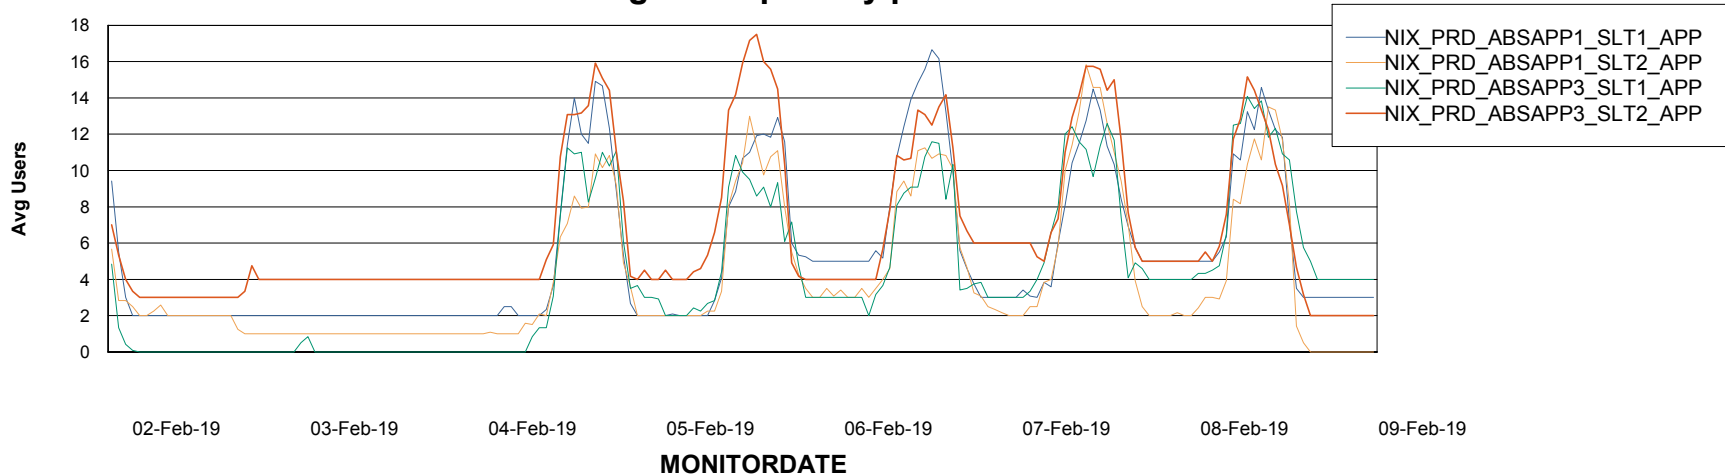

Avg users per day per ABS server