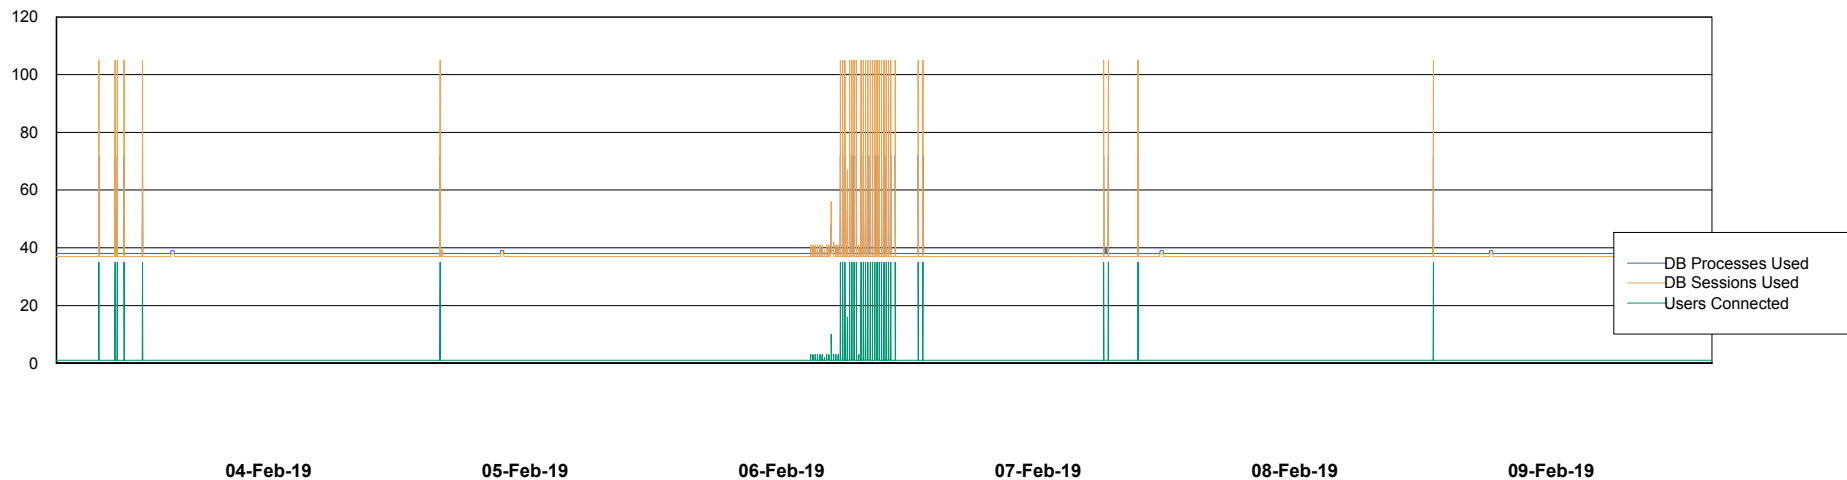

Weekly SLA Customer Report

Customer NIX_Production
Database ID 51

Database Performance NIXDB_BI

Weekly SLA Customer Report

Customer NIX_Production
Database ID 51

Database Performance NIXDB_Production

Weekly SLA Customer Report

Customer NIX_Production
Database ID 51

Database Performance NIXDB_Standby

Weekly SLA Customer Report

Customer NIX_Production
Database ID 51

DATABASE SIZE NIXDB_BI

Database growth over last month

DATABASE SIZE NIXDB_Production