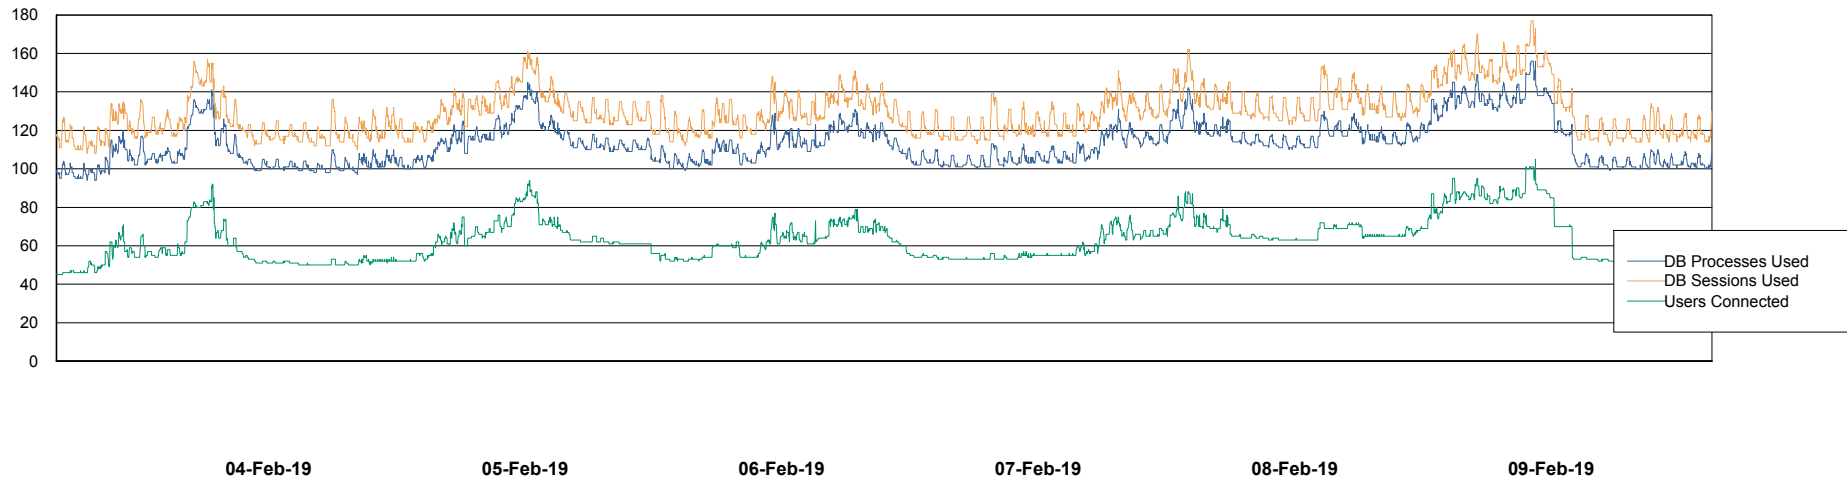

Weekly SLA Customer Report

Customer NIX_Production
Database ID 51

Database Performance NIXDB_BI

Weekly SLA Customer Report

Customer NIX_Production
Database ID 51

Database Performance NIXDB_Production

Weekly SLA Customer Report

Customer NIX_Production
Database ID 51

Database Performance NIXDB_Standby

Weekly SLA Customer Report

Customer NIX_Production
Database ID 51

DATABASE SIZE NIXDB_BI

Database growth over last month

DATABASE SIZE NIXDB_Production