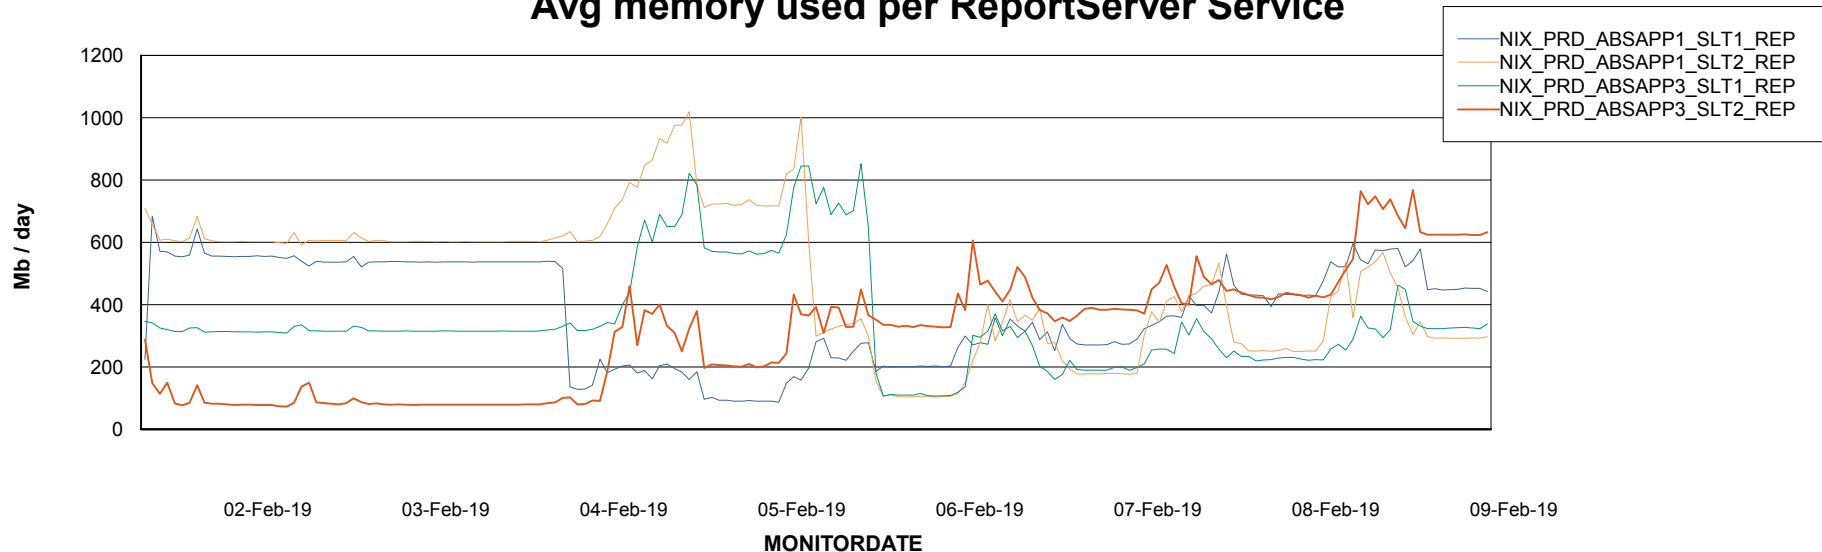

Avg users per day per ABS server

Weekly SLA Customer Report

Customer NIX_Production
Database ID 51

ABSSolute Application ReportServer Services

Avg memory used per ReportServer Service

Weekly SLA Customer Report