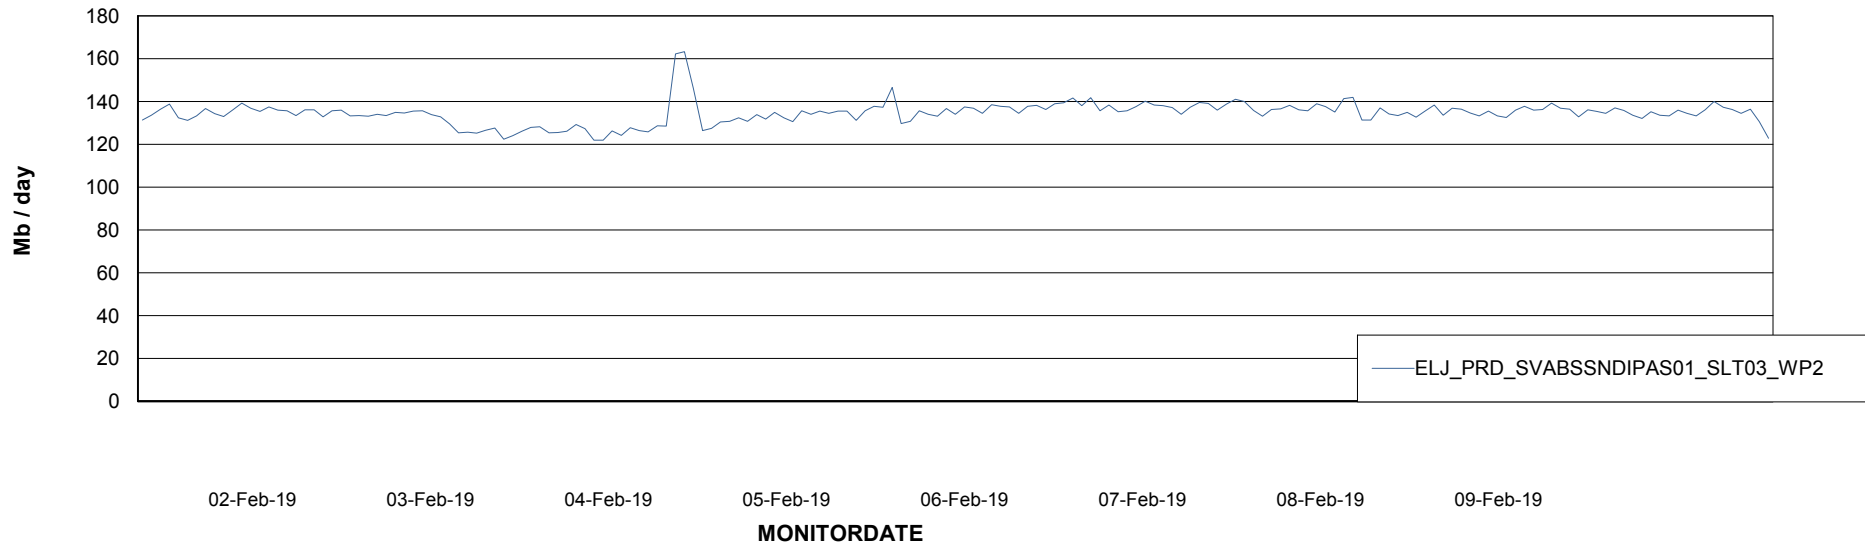

ABSSolute Web Component Services

Avg memory used per ABS Web component