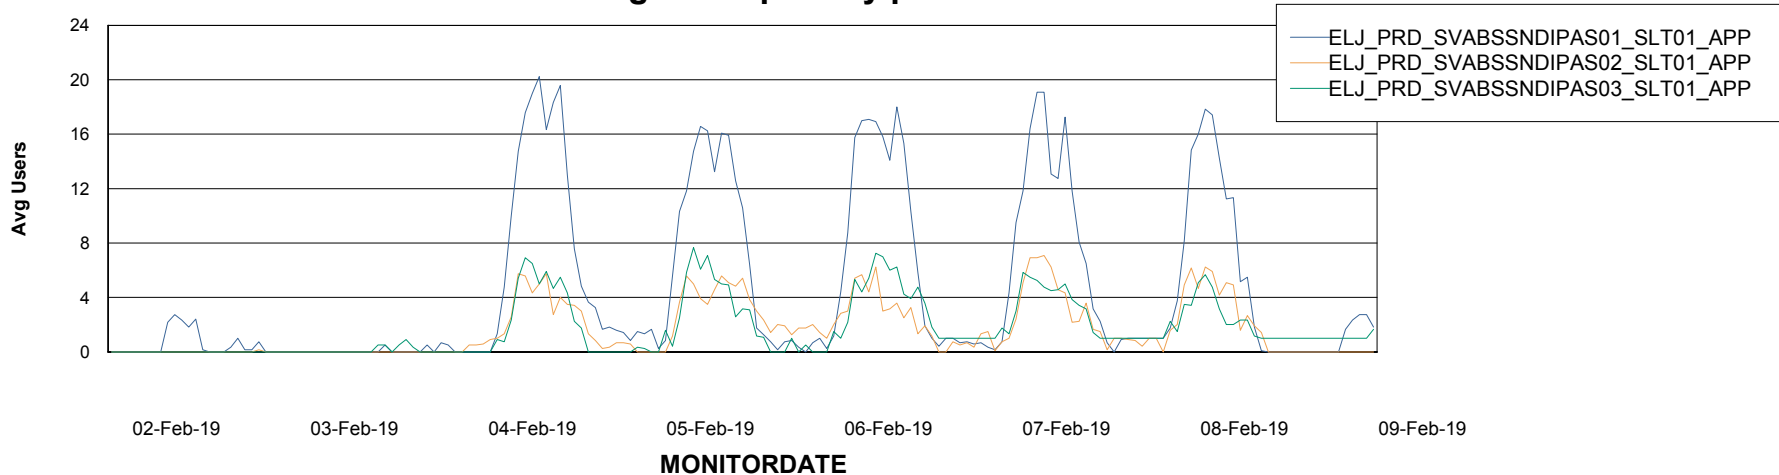

Avg users per day per ABS server