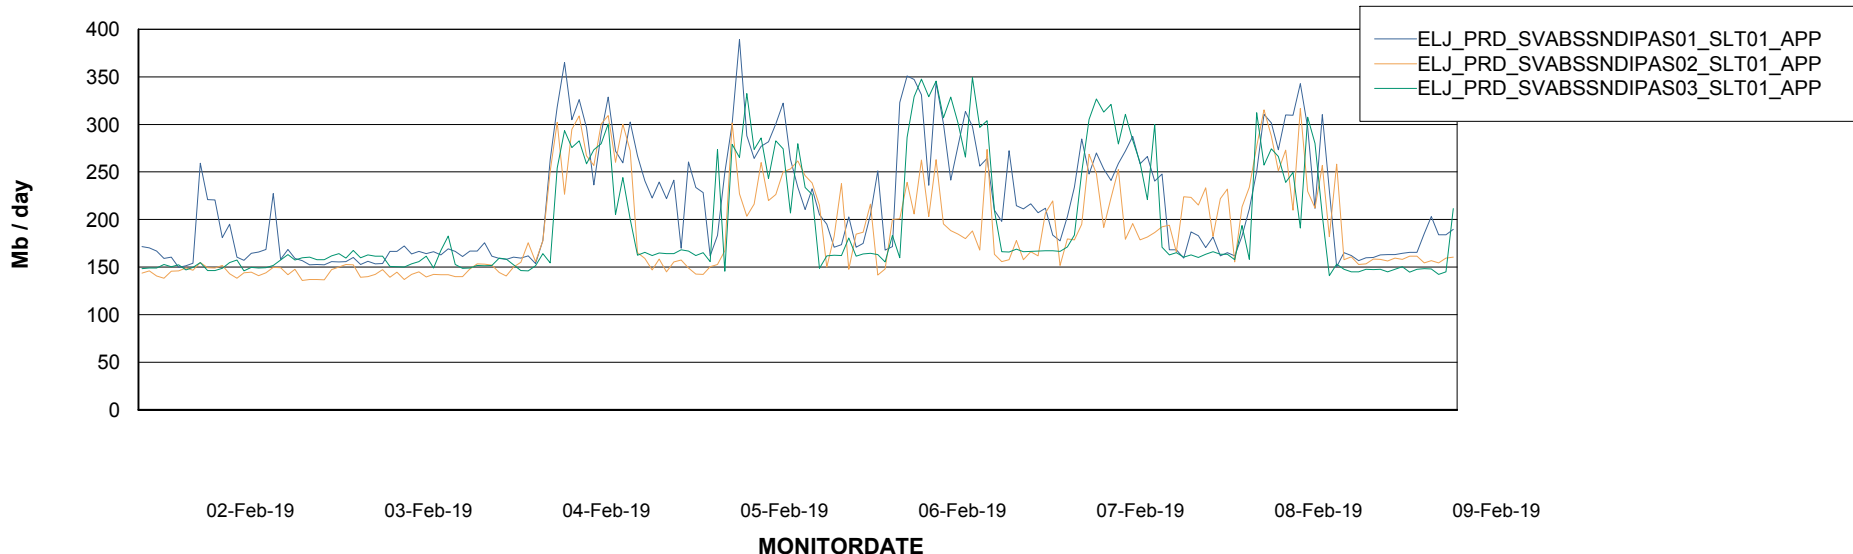

ABSSolute Application Server Services

Avg memory used per ABS Server Service