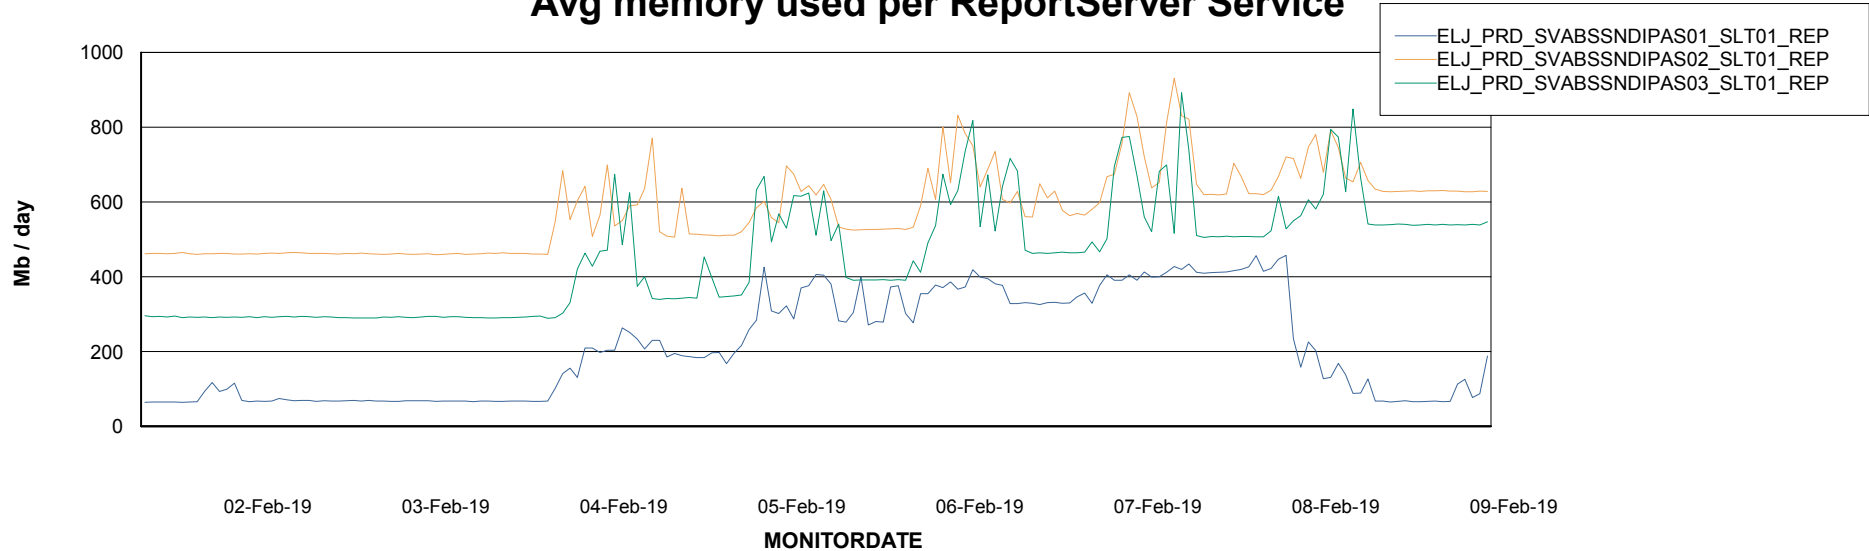

ABSSolute Application ReportServer Services

Avg memory used per ReportServer Service