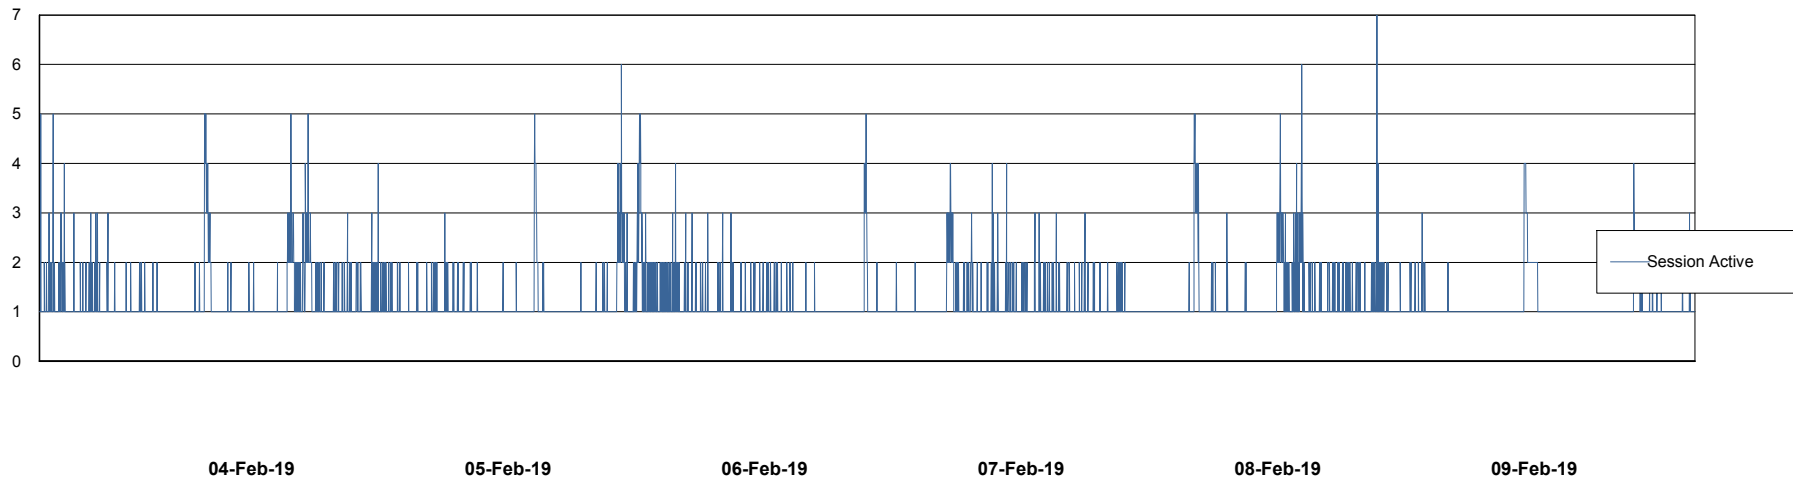

Database Performance ELJDB_Production

DB Processes Max 600
DB Sessions Max 924