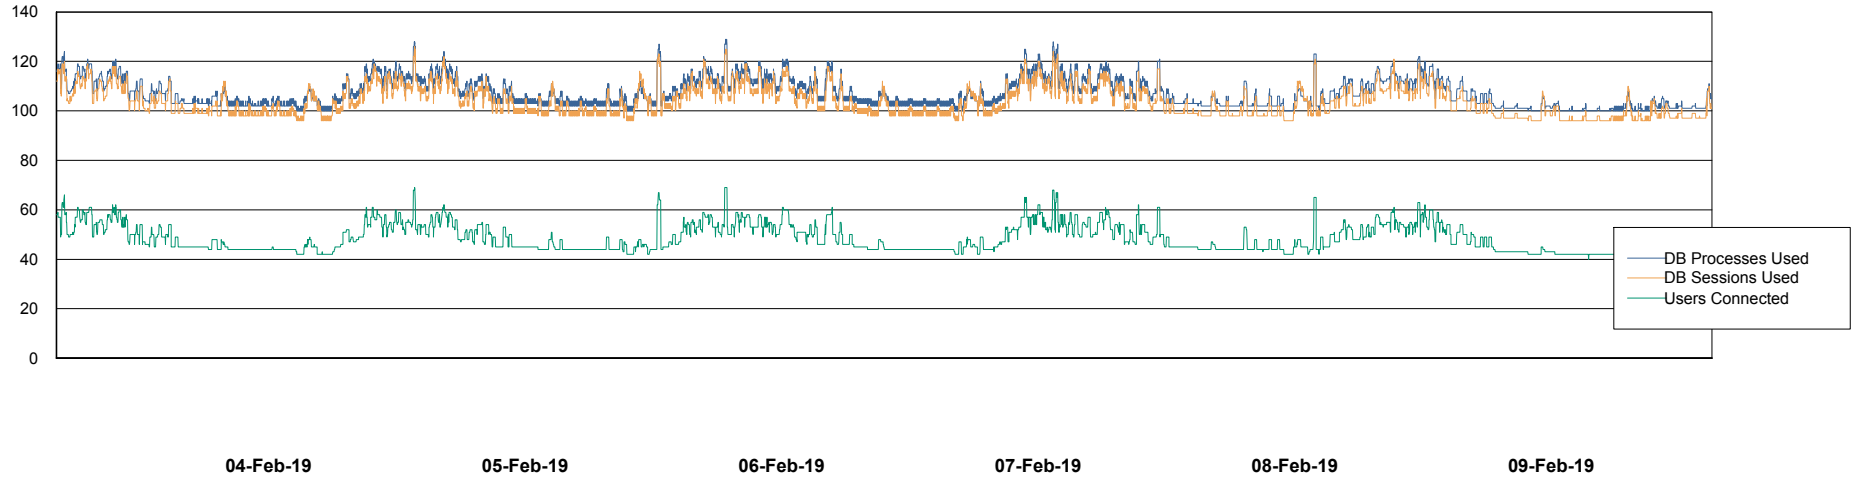

Database Performance ELJDB_Production

DB Processes Max 600
DB Sessions Max 924