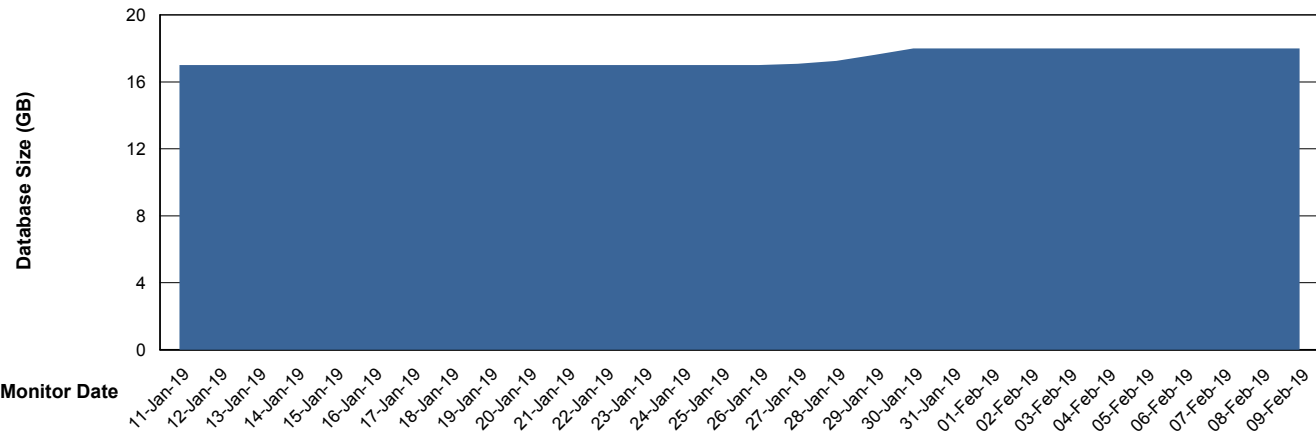

DATABASE SIZE ELJDB_Production

Database growth over last month

Database Tablespace ELJDB_Production

Date	Tablespace Name	Filesize (Gb)	Usedsize (Gb)	Percentage free
09-Feb-19	ABSDATA	18	14	22
	INDX	4	1	75
08-Feb-19	ABSDATA	18	14	22
	INDX	4	1	75
07-Feb-19	ABSDATA	18	14	22
	INDX	4	1	75
06-Feb-19	ABSDATA	18	14	22
	INDX	4	1	75
05-Feb-19	ABSDATA	18	14	22
	INDX	4	1	75
04-Feb-19	ABSDATA	18	14	22
	INDX	4	1	75
03-Feb-19	ABSDATA	18	14	22
	INDX	4	1	75