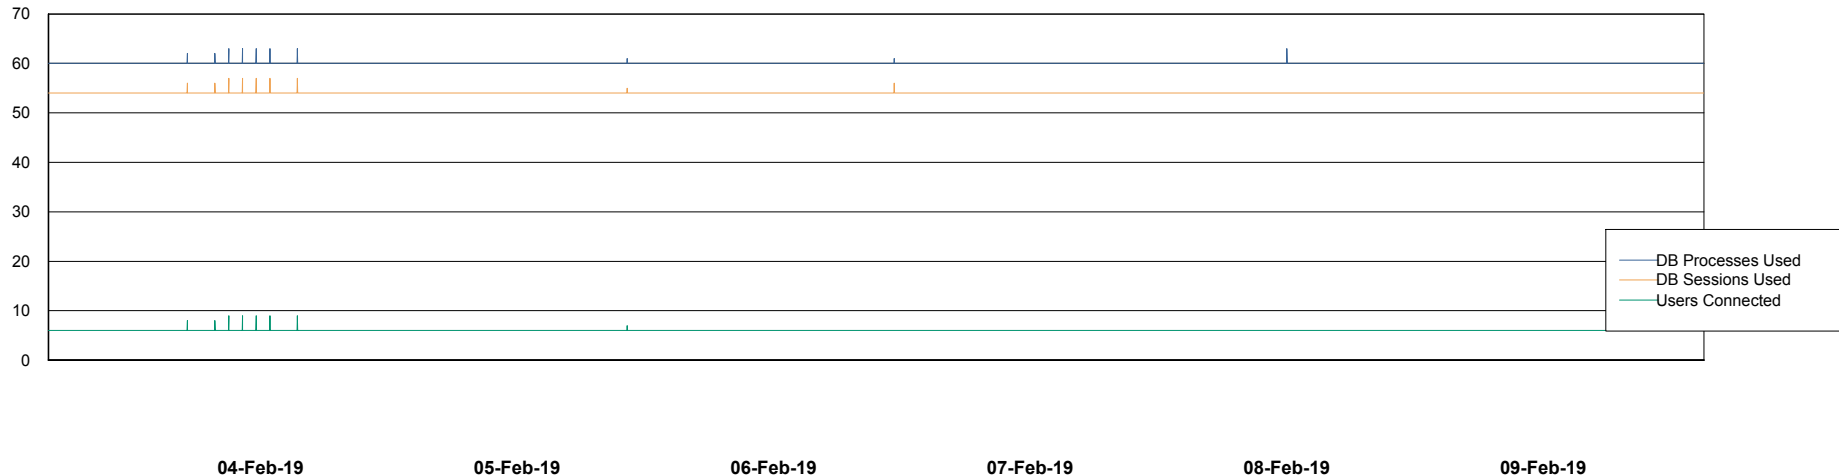

Database Performance ELJDB_Standby

DB Processes Max 600
DB Sessions Max 924