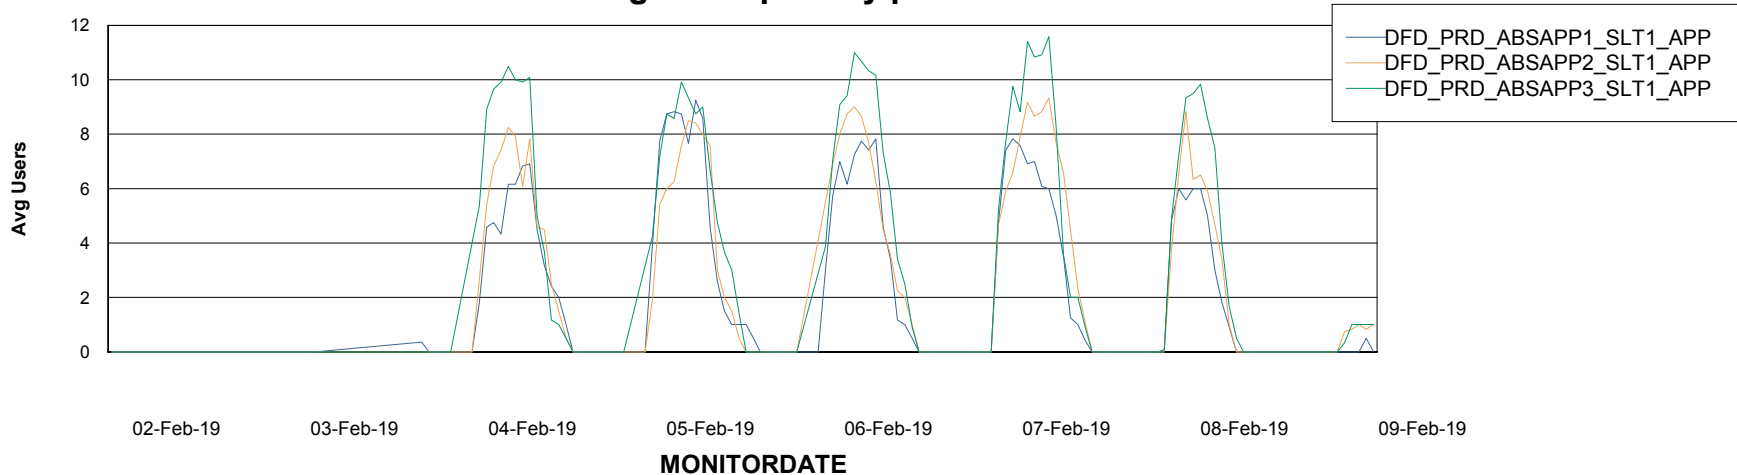

Avg users per day per ABS server