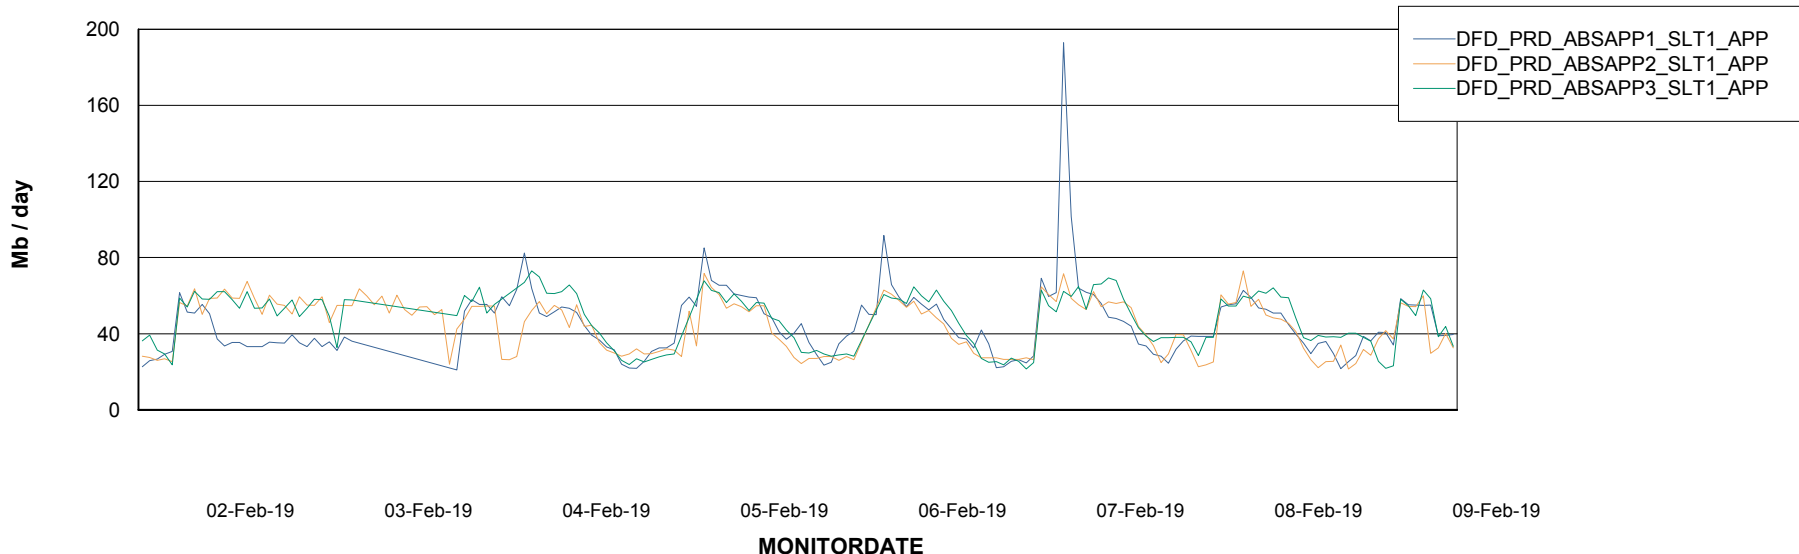

Weekly SLA Customer Report

Customer DFD Production
 Database ID 39

Database Tablespace DFDDDBBI_Production

Date	Tablespace Name	Filesize (Gb)	Usedsize (Gb)	Percentage free
09-Feb-19	ABSDATA	33	28	15
	INDX	31	26	16
08-Feb-19	ABSDATA	33	28	15
	INDX	31	26	16
07-Feb-19	ABSDATA	33	28	15
	INDX	31	26	16
06-Feb-19	ABSDATA	33	28	15
	INDX	31	26	16
05-Feb-19	ABSDATA	33	28	15
	INDX	31	26	16
04-Feb-19	ABSDATA	33	28	15
	INDX	31	26	16
03-Feb-19	ABSDATA	33	28	15
	INDX	31	26	16

Standby Database Health DFD Production

Recovery lag for last 7 days

Weekly SLA Customer Report

Customer DFD Production
Database ID 39

ABSSolute Application Server Services

Avg memory used per ABS Server Service