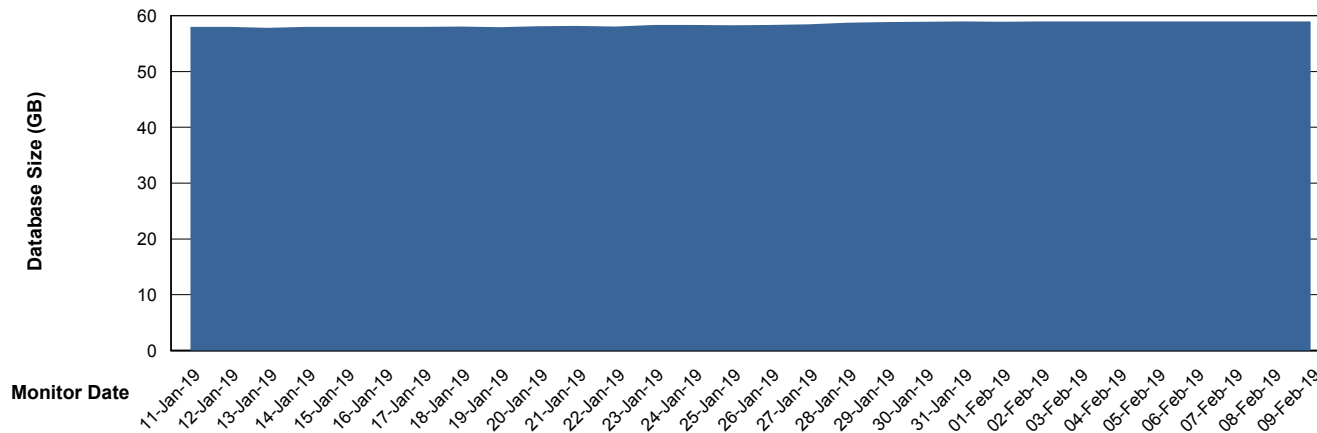

DATABASE SIZE DFDDDBI_Production

Database growth over last month