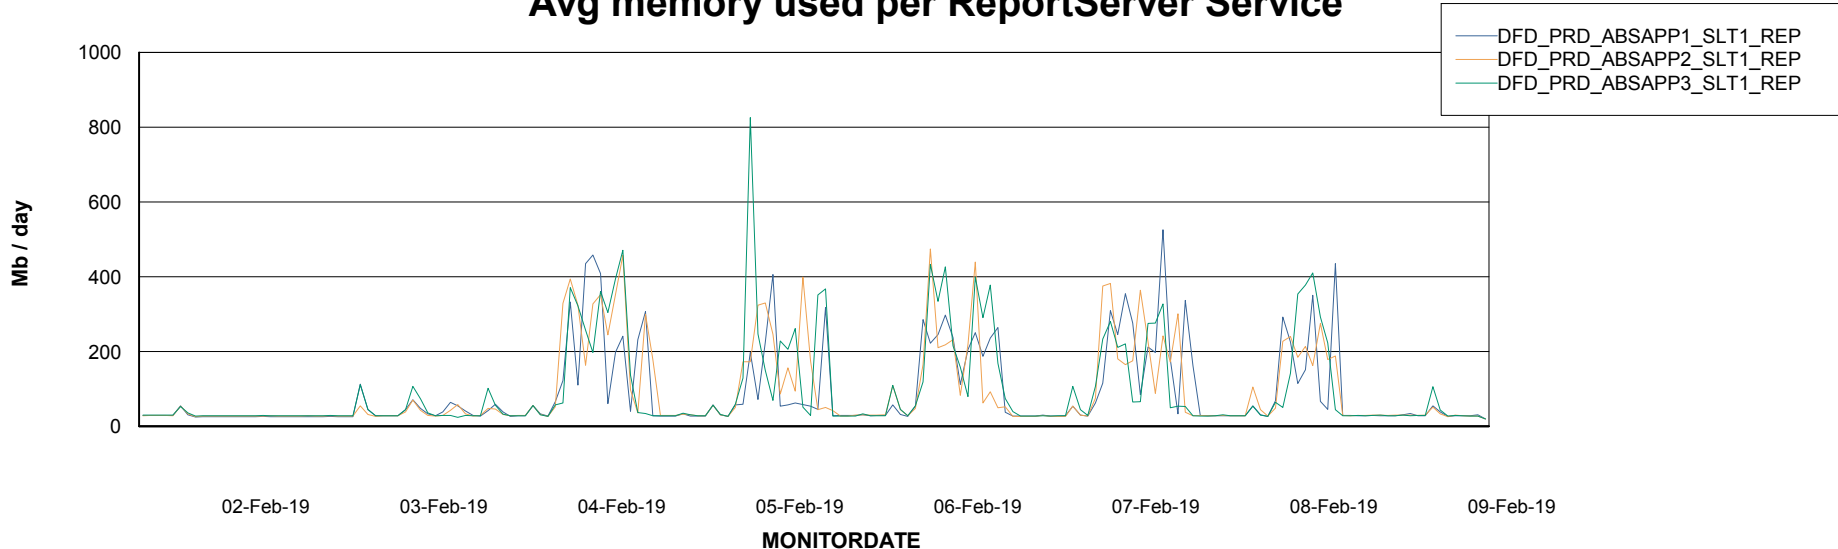

Avg users per day per ABS server

Weekly SLA Customer Report

Customer DFD Production
Database ID 39

ABSSolute Application ReportServer Services

Avg memory used per ReportServer Service

Disaster per ABS component