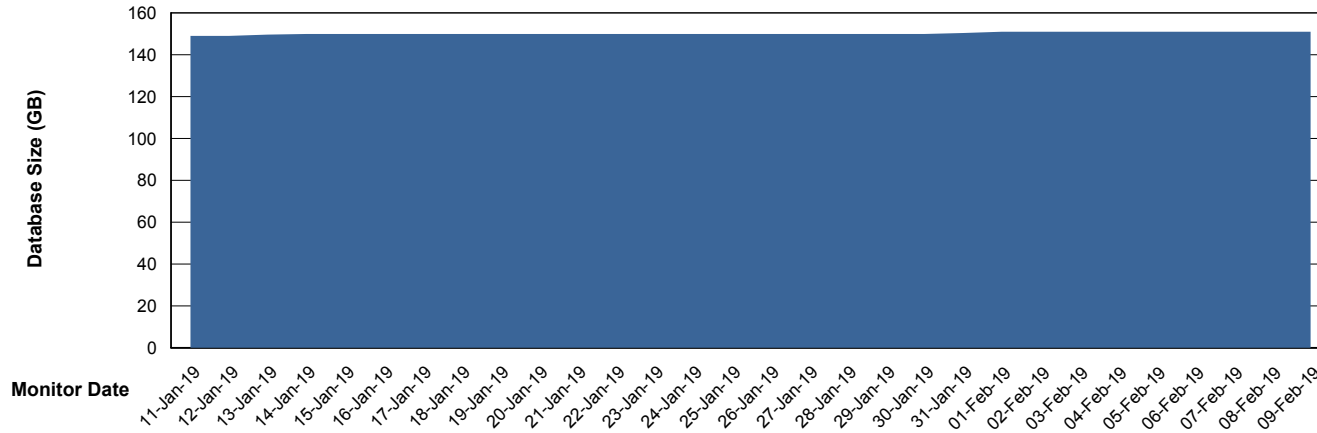

Database Performance DFDDDBI_Production

DB Processes Max 500
DB Sessions Max 772

Weekly SLA Customer Report

Customer DFD Production
Database ID 39

DATABASE SIZE DFDDDB_Production

Database growth over last month

DATABASE SIZE DFDDDBI_Production

Database growth over last month

Weekly SLA Customer Report

Customer DFD Production
Database ID 39

Database Tablespace DFDDDB_Production

Date	Tablespace Name	Filesize (Gb)	Usedsize (Gb)	Percentage free
09-Feb-19	ABSDATA	56	48	14
	INDX	117	100	15
08-Feb-19	ABSDATA	56	48	14
	INDX	117	100	15
07-Feb-19	ABSDATA	56	48	14
	INDX	117	100	15
06-Feb-19	ABSDATA	56	48	14
	INDX	117	100	15
05-Feb-19	ABSDATA	56	48	14
	INDX	117	100	15
04-Feb-19	ABSDATA	56	48	14
	INDX	117	100	15
03-Feb-19	ABSDATA	56	48	14
	INDX	117	100	15