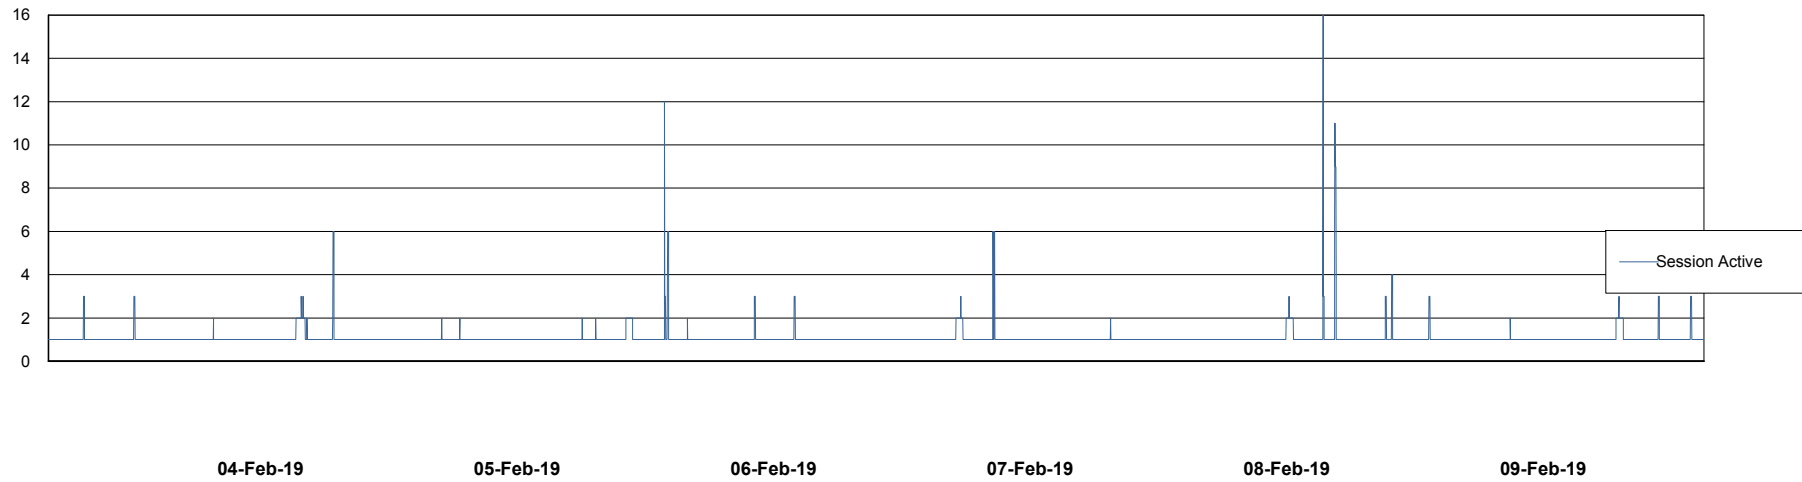

Database Performance DFDDDBI_Production

DB Processes Max 500
DB Sessions Max 772