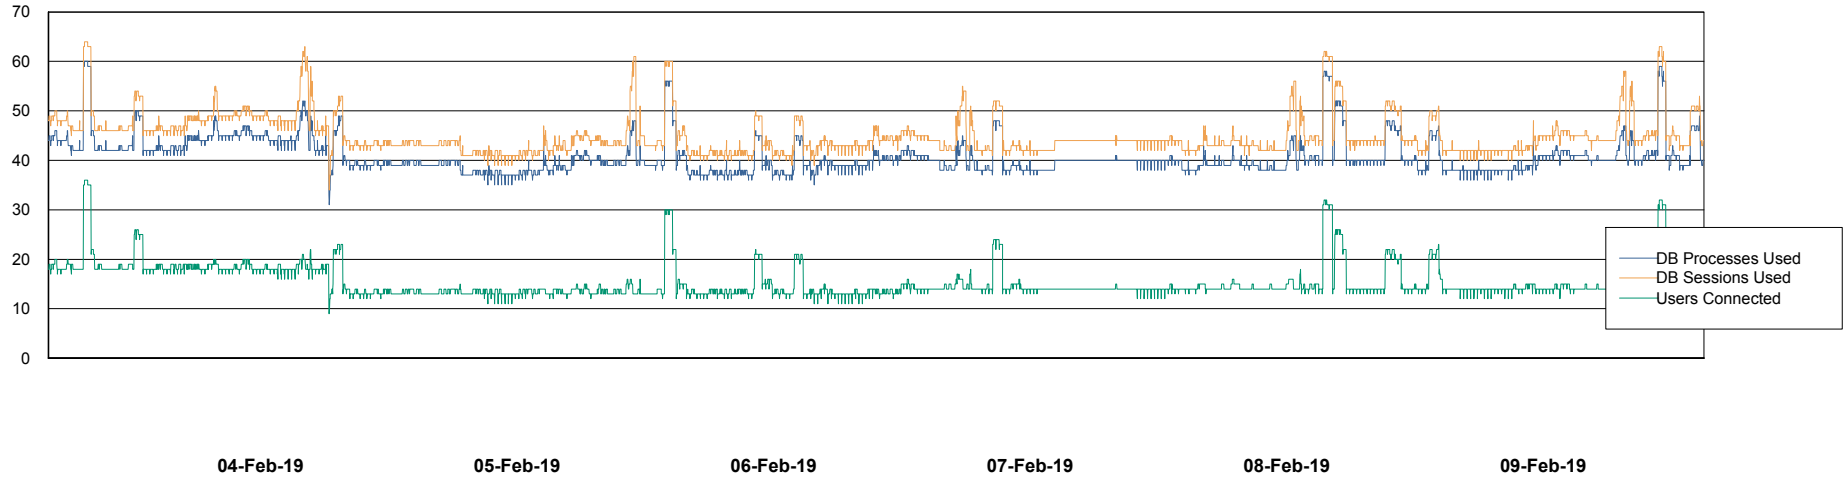

Database Performance DFDDDBI_Production

DB Processes Max 500
DB Sessions Max 772