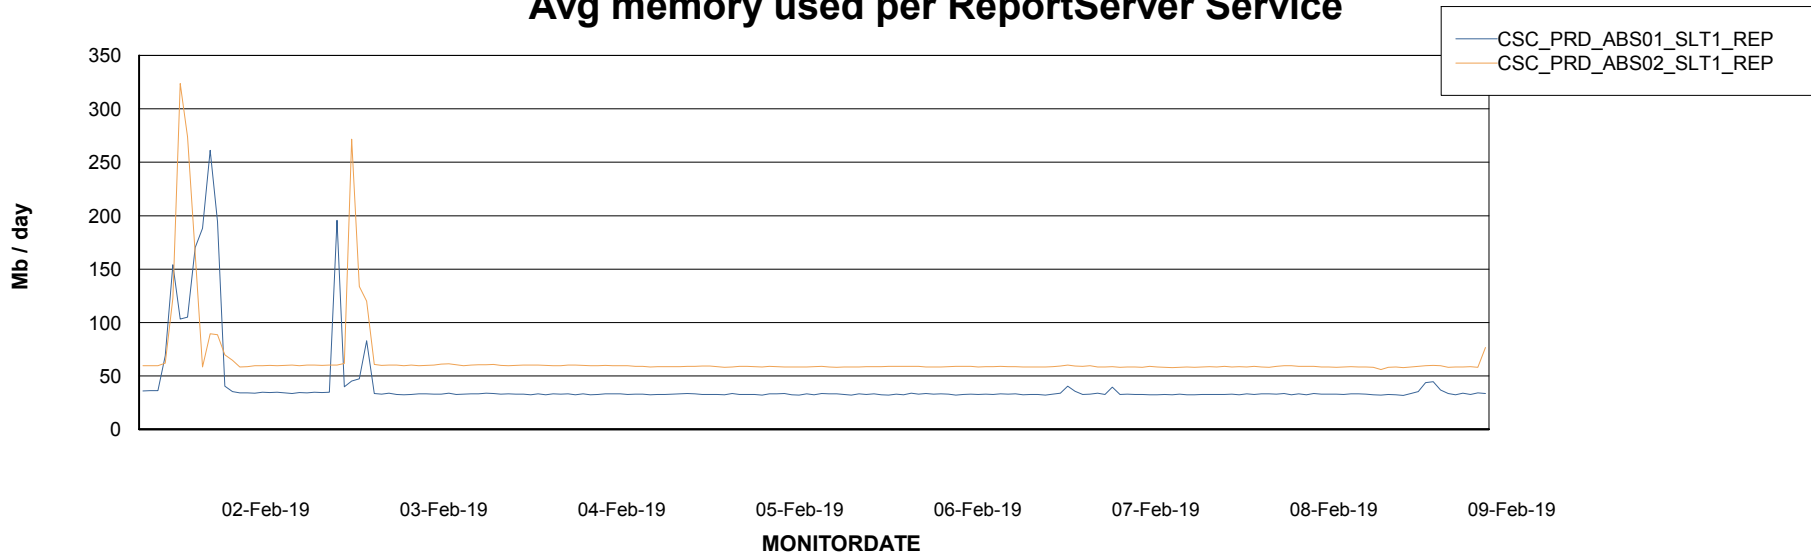

ABSSolute Application ReportServer Services

Avg memory used per ReportServer Service