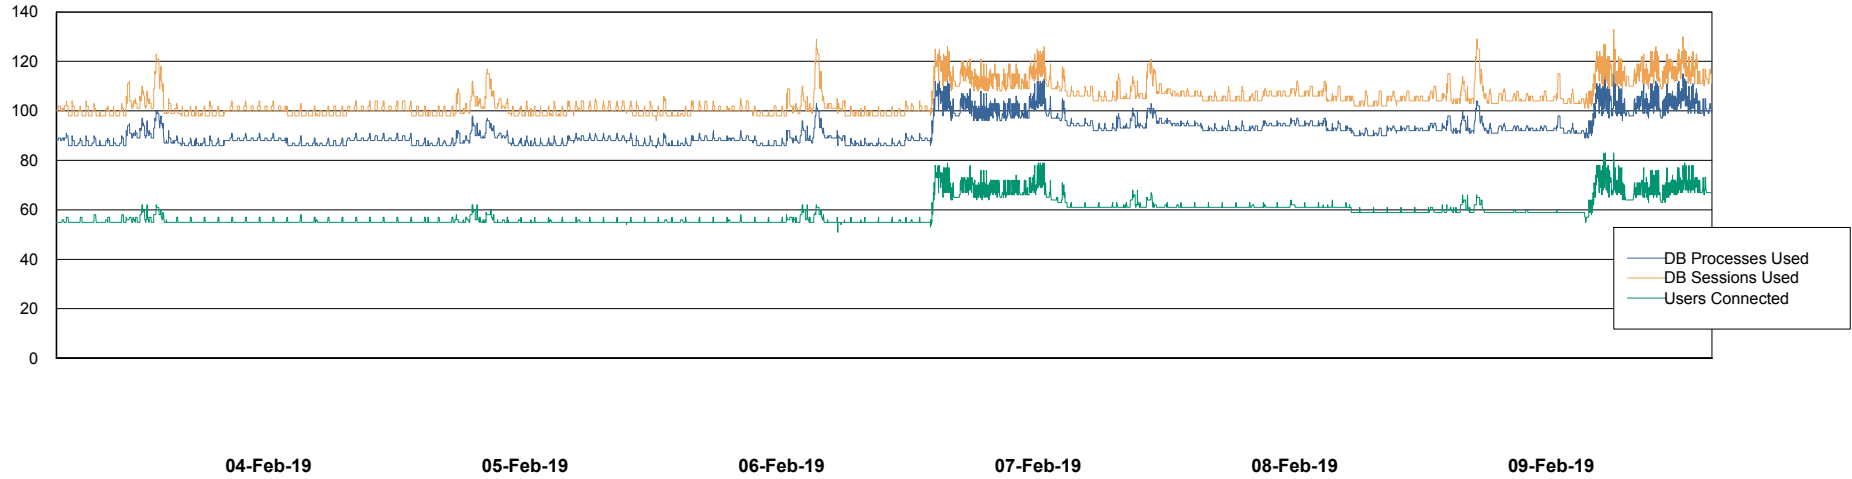

Database Performance CSCDB_Primary

DB Processes Max 500
DB Sessions Max 800