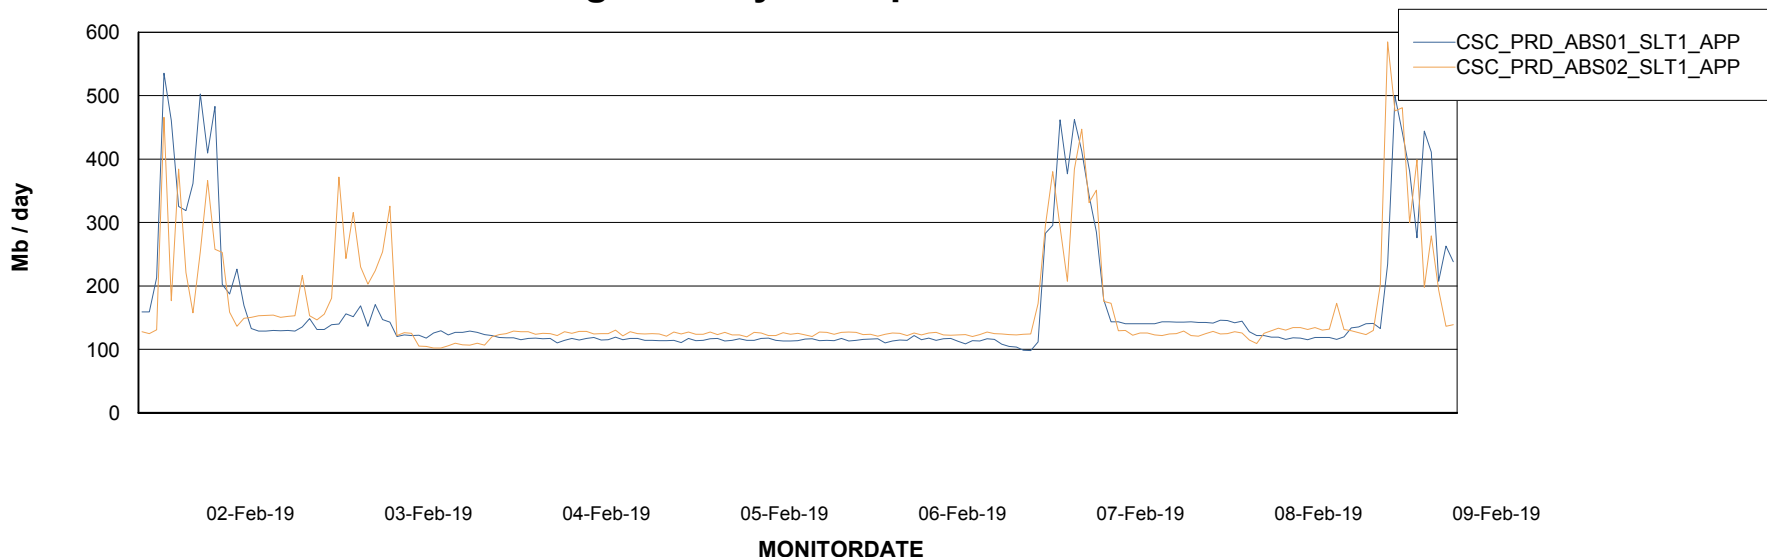

ABSSolute Application Server Services

Avg memory used per ABS Server Service