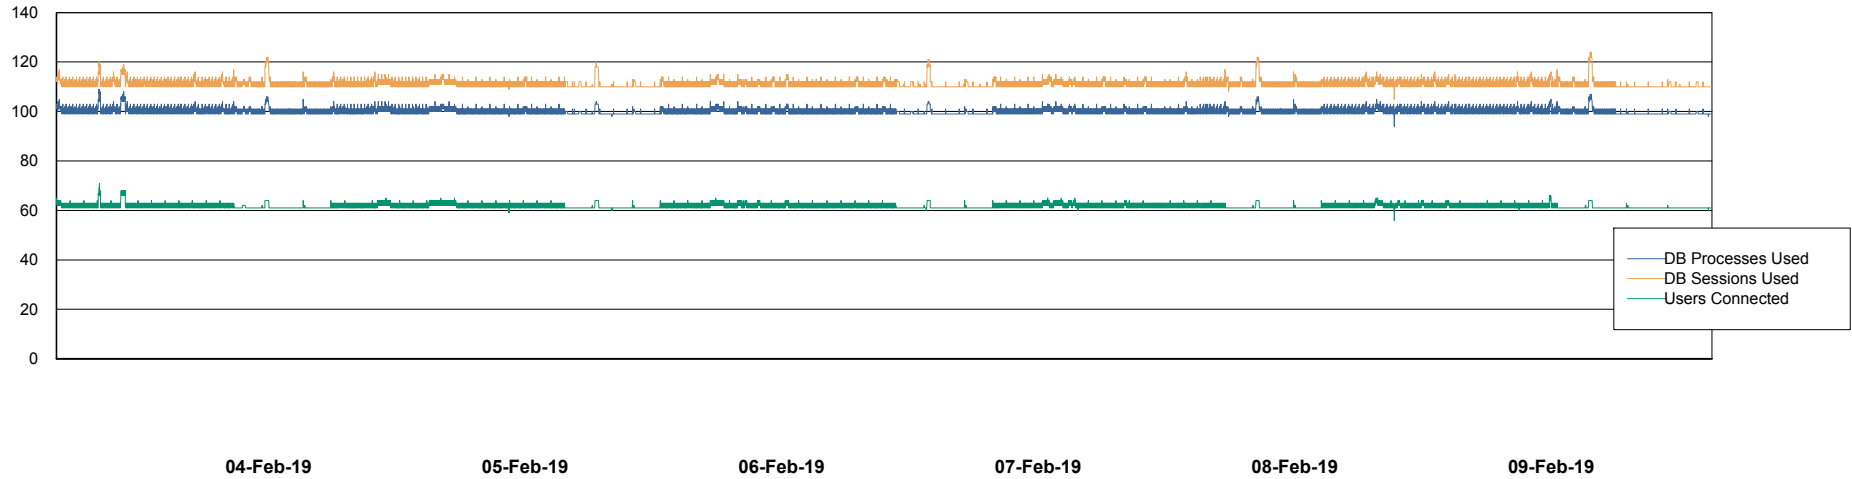

Harddisk Usage CIW_PRD_ORACLE2

	Free disk space on c: (%)	Total disk space on c: (Gb)	Free disk space on d: (%)	Total disk space on d: (Gb)	Free disk space on e: (%)	Total disk space on e: (Gb)
09-Feb-19	95	701	26	700	100	830
08-Feb-19	95	701	26	700	100	830
07-Feb-19	95	701	26	700	100	830
06-Feb-19	95	701	26	700	100	830
05-Feb-19	95	701	26	700	100	830
04-Feb-19	95	701	26	700	100	830
03-Feb-19	95	701	27	700	100	830

Weekly SLA Customer Report

Customer CIW Production
Database ID 45

Database Performance CIWDB_Production

Weekly SLA Customer Report

Customer CIW Production
Database ID 45

Database Performance CIWDB_Standby

Weekly SLA Customer Report