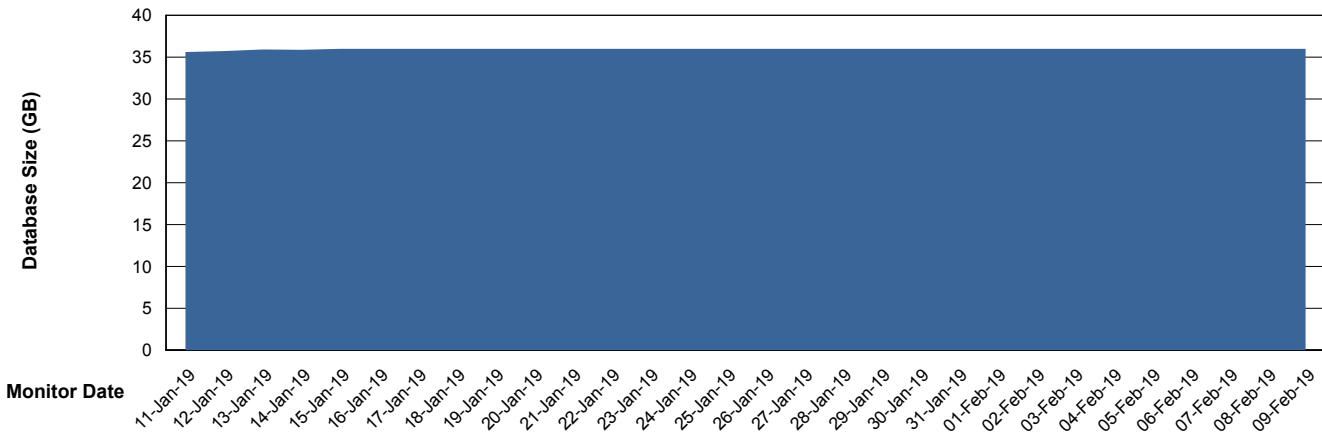

Weekly SLA Customer Report

Customer CIW Production
Database ID 45

Database Performance CIWDB_Production

Weekly SLA Customer Report

Customer CIW Production
Database ID 45

Database Performance CIWDB_Standby

Weekly SLA Customer Report

Customer CIW Production
 Database ID 45

DATABASE SIZE CIWDB_Production

Database growth over last month

Database Tablespace CIWDB_Production

Date	Tablespace Name	Filesize (Gb)	Usedsize (Gb)	Percentage free
09-Feb-19	ABSDATA	38	31	18
	INDX	5	3	40
08-Feb-19	ABSDATA	38	31	18
	INDX	5	3	40
07-Feb-19	ABSDATA	38	31	18
	INDX	5	3	40
06-Feb-19	ABSDATA	38	31	18
	INDX	5	3	40
05-Feb-19	ABSDATA	38	31	18
	INDX	5	3	40
04-Feb-19	ABSDATA	38	31	18
	INDX	5	3	40
03-Feb-19	ABSDATA	38	31	18
	INDX	5	3	40