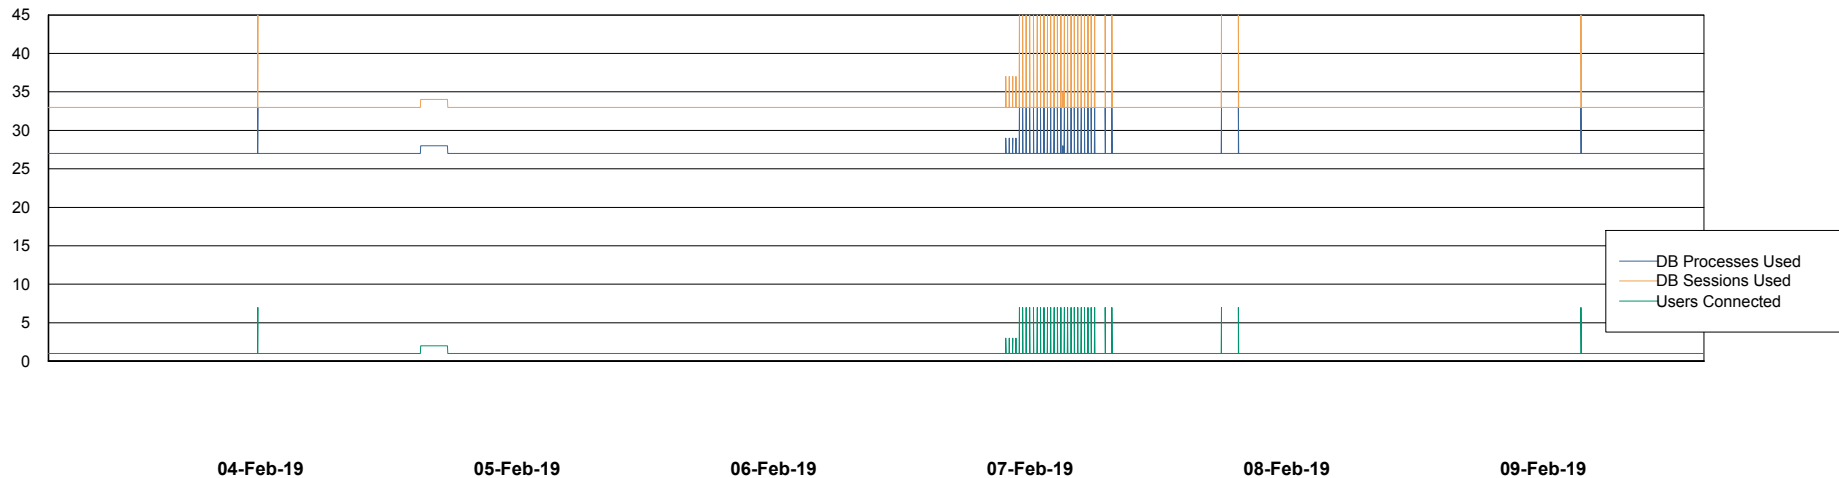

Weekly SLA Customer Report

Customer CIW Production
Database ID 45

Database Performance CIWDB_Production

Weekly SLA Customer Report

Customer CIW Production
Database ID 45

Database Performance CIWDB_Standby

Weekly SLA Customer Report

Customer CIW Production
 Database ID 45

DATABASE SIZE CIWDB_Production

Database growth over last month

Database Tablespace CIWDB_Production

Date	Tablespace Name	Filesize (Gb)	Usedsize (Gb)	Percentage free
09-Feb-19	ABSDATA	38	31	18
	INDX	5	3	40
08-Feb-19	ABSDATA	38	31	18
	INDX	5	3	40
07-Feb-19	ABSDATA	38	31	18
	INDX	5	3	40
06-Feb-19	ABSDATA	38	31	18
	INDX	5	3	40
05-Feb-19	ABSDATA	38	31	18
	INDX	5	3	40
04-Feb-19	ABSDATA	38	31	18
	INDX	5	3	40
03-Feb-19	ABSDATA	38	31	18
	INDX	5	3	40