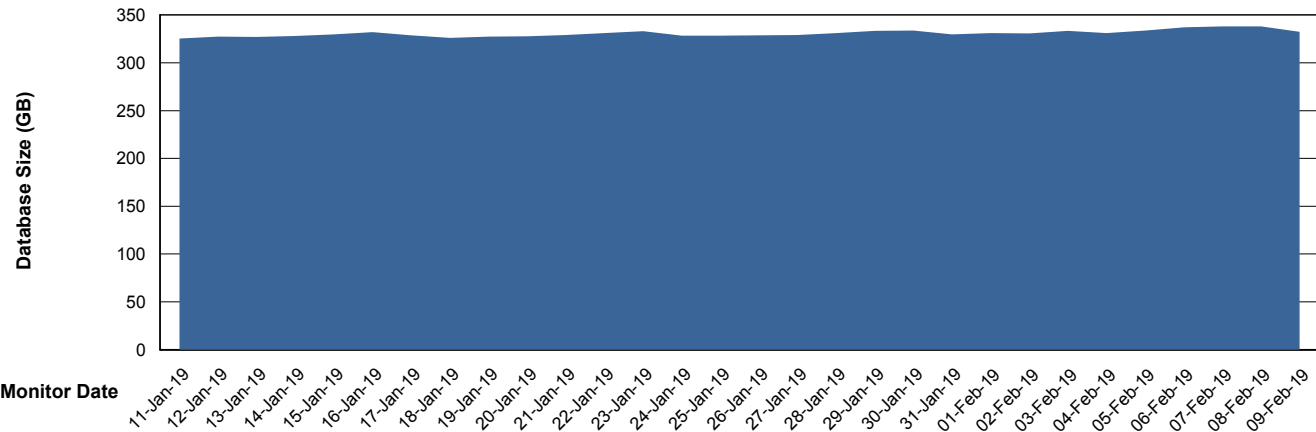

Weekly SLA Customer Report

Customer BNL_Production
Database ID 83

Database Performance BNLDB_Production

DB Processes Max 700
DB Sessions Max 1,072

Weekly SLA Customer Report

Customer BNL_Production
 Database ID 83

DATABASE SIZE BNLDB_Production

Database growth over last month

Database Tablespace BNLDB_Production

| Date | Tablespace Name | Filesize (Gb) | Usedsize (Gb) | Percentage free |
|-----------|-----------------|---------------|---------------|-----------------|
| 09-Feb-19 | ABSDATA | 106 | 71 | 33 |
| | INDX | 288 | 239 | 17 |
| 08-Feb-19 | ABSDATA | 106 | 71 | 33 |
| | INDX | 288 | 239 | 17 |
| 07-Feb-19 | ABSDATA | 106 | 71 | 33 |
| | INDX | 288 | 239 | 17 |
| 06-Feb-19 | ABSDATA | 106 | 71 | 33 |
| | INDX | 288 | 239 | 17 |
| 05-Feb-19 | ABSDATA | 106 | 71 | 33 |
| | INDX | 288 | 239 | 17 |
| 04-Feb-19 | ABSDATA | 106 | 71 | 33 |
| | INDX | 288 | 239 | 17 |
| 03-Feb-19 | ABSDATA | 106 | 71 | 33 |
| | INDX | 288 | 238 | 17 |