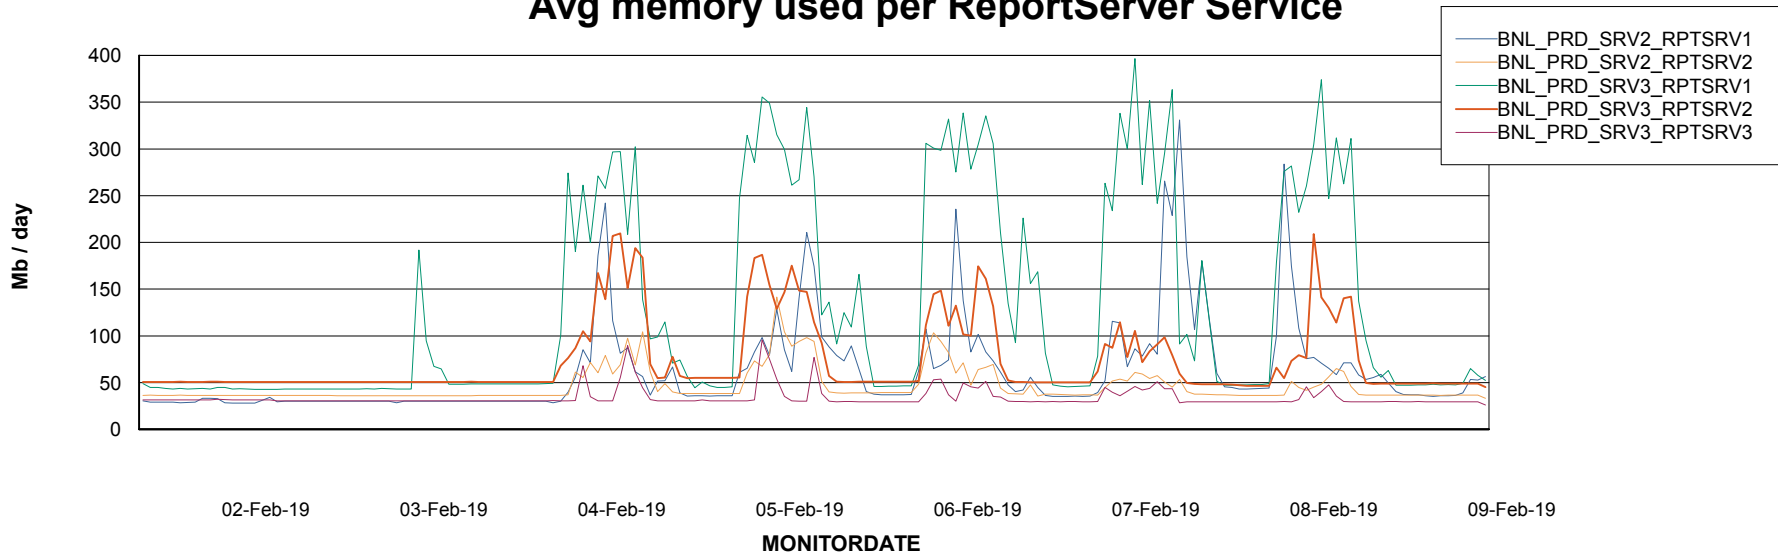

ABSSolute Web Component Services

Avg memory used per ReportServer Service