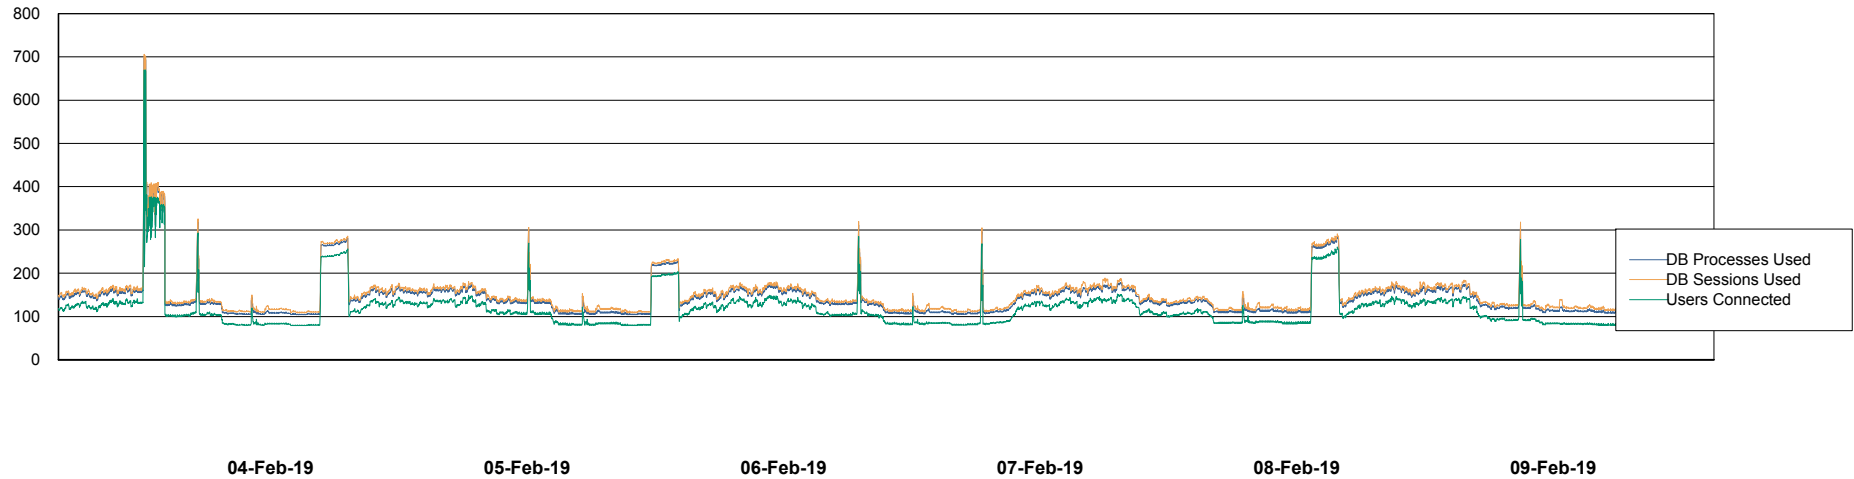

Harddisk Usage BNL_PRD_vm-absa03

| | Free disk space on c: (%) | Total disk space on c: (Gb) | Free disk space on d: (%) | Total disk space on d: (Gb) | Free disk space on f: (%) | Total disk space on f: (Gb) |
|-----------|---------------------------|-----------------------------|---------------------------|-----------------------------|---------------------------|-----------------------------|
| 09-Feb-19 | 71 | 127 | 71 | 127 | 92 | 64 |
| 08-Feb-19 | 71 | 127 | 71 | 127 | 92 | 64 |
| 07-Feb-19 | 70 | 127 | 71 | 127 | 92 | 64 |
| 06-Feb-19 | 70 | 127 | 71 | 127 | 92 | 64 |
| 05-Feb-19 | 71 | 127 | 72 | 127 | 92 | 64 |
| 04-Feb-19 | 71 | 127 | 72 | 127 | 92 | 64 |
| 03-Feb-19 | 71 | 127 | 72 | 127 | 92 | 64 |

Weekly SLA Customer Report

Customer BNL_Production
Database ID 83

Database Performance BNLDB_Production

DB Processes Max 700
DB Sessions Max 1,072

Weekly SLA Customer Report

Customer BNL_Production
 Database ID 83