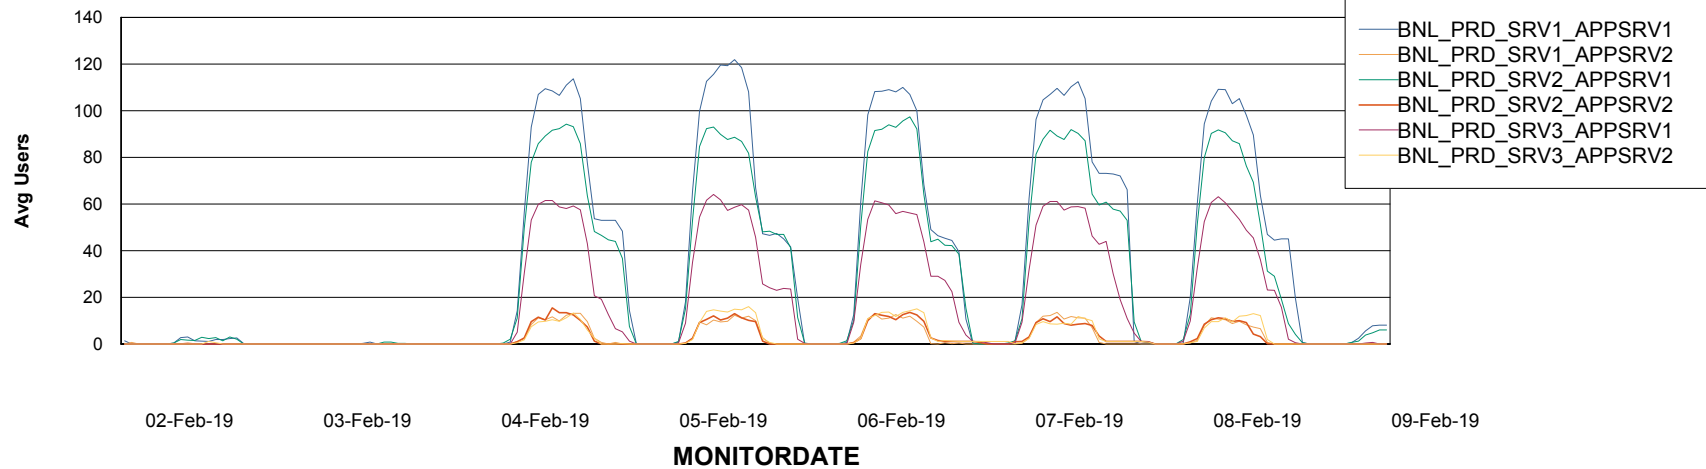

DATABASE SIZE BNLDB_Production

Database growth over last month

Database Tablespace BNLDB_Production

| Date | Tablespace Name | Filesize (Gb) | Usedsize (Gb) | Percentage free |
|-----------|-----------------|---------------|---------------|-----------------|
| 09-Feb-19 | ABSDATA | 106 | 71 | 33 |
| | INDX | 288 | 239 | 17 |
| 08-Feb-19 | ABSDATA | 106 | 71 | 33 |
| | INDX | 288 | 239 | 17 |
| 07-Feb-19 | ABSDATA | 106 | 71 | 33 |
| | INDX | 288 | 239 | 17 |
| 06-Feb-19 | ABSDATA | 106 | 71 | 33 |
| | INDX | 288 | 239 | 17 |
| 05-Feb-19 | ABSDATA | 106 | 71 | 33 |
| | INDX | 288 | 239 | 17 |
| 04-Feb-19 | ABSDATA | 106 | 71 | 33 |
| | INDX | 288 | 239 | 17 |
| 03-Feb-19 | ABSDATA | 106 | 71 | 33 |
| | INDX | 288 | 238 | 17 |

Weekly SLA Customer Report

Customer BNL_Production
Database ID 83

ABSolute Application Server Services

Avg memory used per ABS Server Service

Avg users per day per ABS server

Weekly SLA Customer Report

Customer BNL_Production
Database ID 83