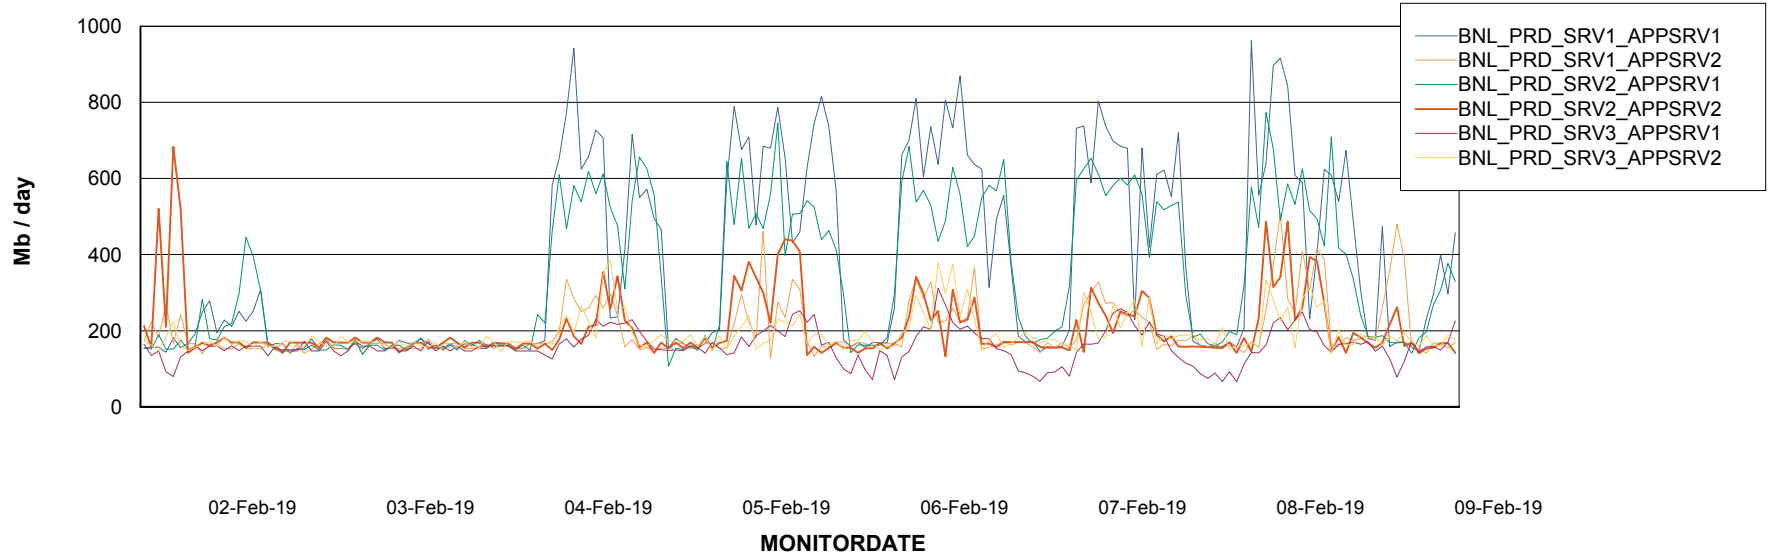

DATABASE SIZE BNLDB_Production

Database growth over last month

Database Tablespace BNLDB_Production

| Date | Tablespace Name | Filesize (Gb) | Usedsize (Gb) | Percentage free |
|-----------|-----------------|---------------|---------------|-----------------|
| 09-Feb-19 | ABSDATA | 106 | 71 | 33 |
| | INDX | 288 | 239 | 17 |
| 08-Feb-19 | ABSDATA | 106 | 71 | 33 |
| | INDX | 288 | 239 | 17 |
| 07-Feb-19 | ABSDATA | 106 | 71 | 33 |
| | INDX | 288 | 239 | 17 |
| 06-Feb-19 | ABSDATA | 106 | 71 | 33 |
| | INDX | 288 | 239 | 17 |
| 05-Feb-19 | ABSDATA | 106 | 71 | 33 |
| | INDX | 288 | 239 | 17 |
| 04-Feb-19 | ABSDATA | 106 | 71 | 33 |
| | INDX | 288 | 239 | 17 |
| 03-Feb-19 | ABSDATA | 106 | 71 | 33 |
| | INDX | 288 | 238 | 17 |

Weekly SLA Customer Report

Customer BNL_Production
Database ID 83

ABSolute Application Server Services

Avg memory used per ABS Server Service

Avg users per day per ABS server

Weekly SLA Customer Report

Customer BNL_Production
Database ID 83