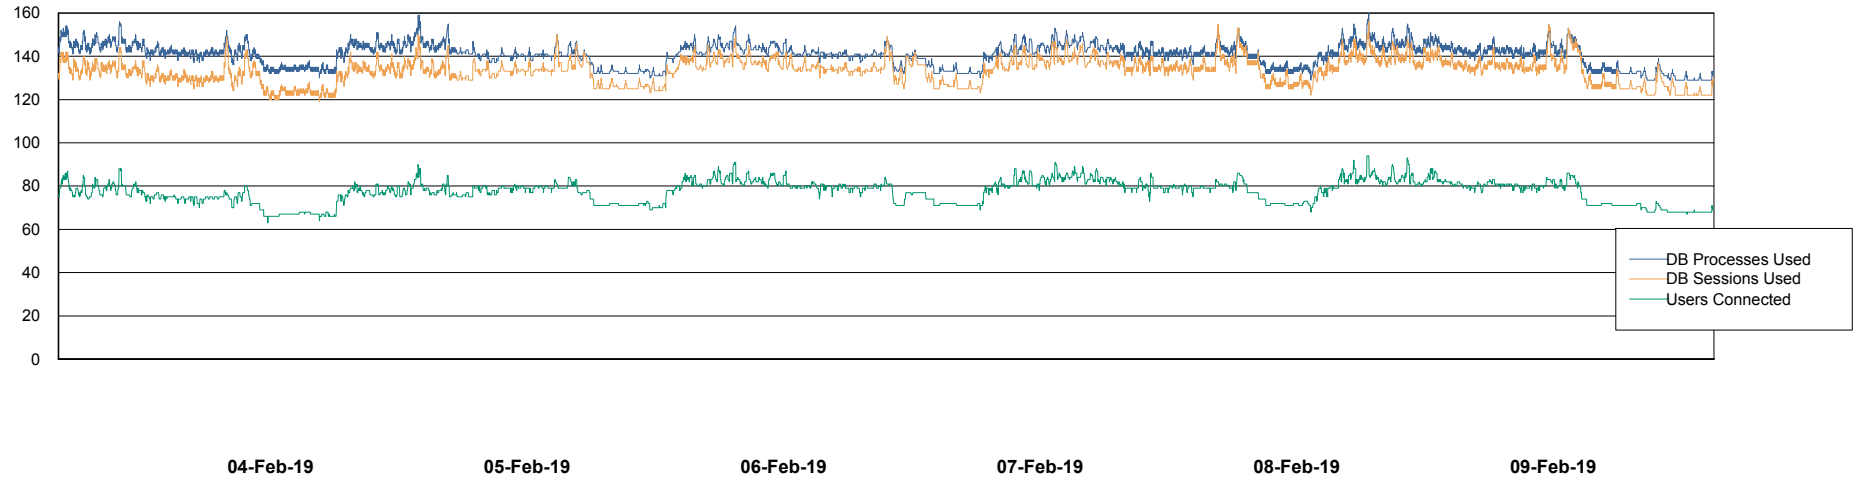

Weekly SLA Customer Report

Customer BGG_Production
Database ID 58

Database Performance BGGDB_BI

Weekly SLA Customer Report

Customer BGG_Production
Database ID 58

Database Performance BGGDB_Production

Weekly SLA Customer Report