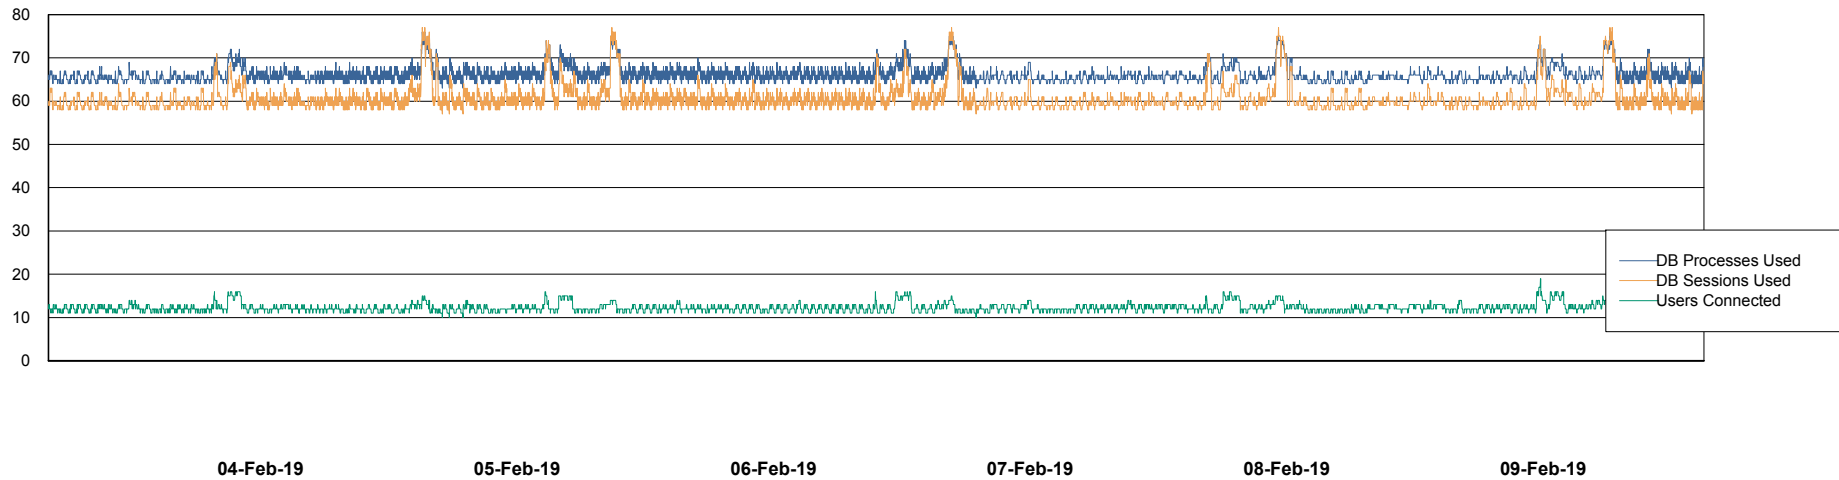

Database Performance BGGDB_BI