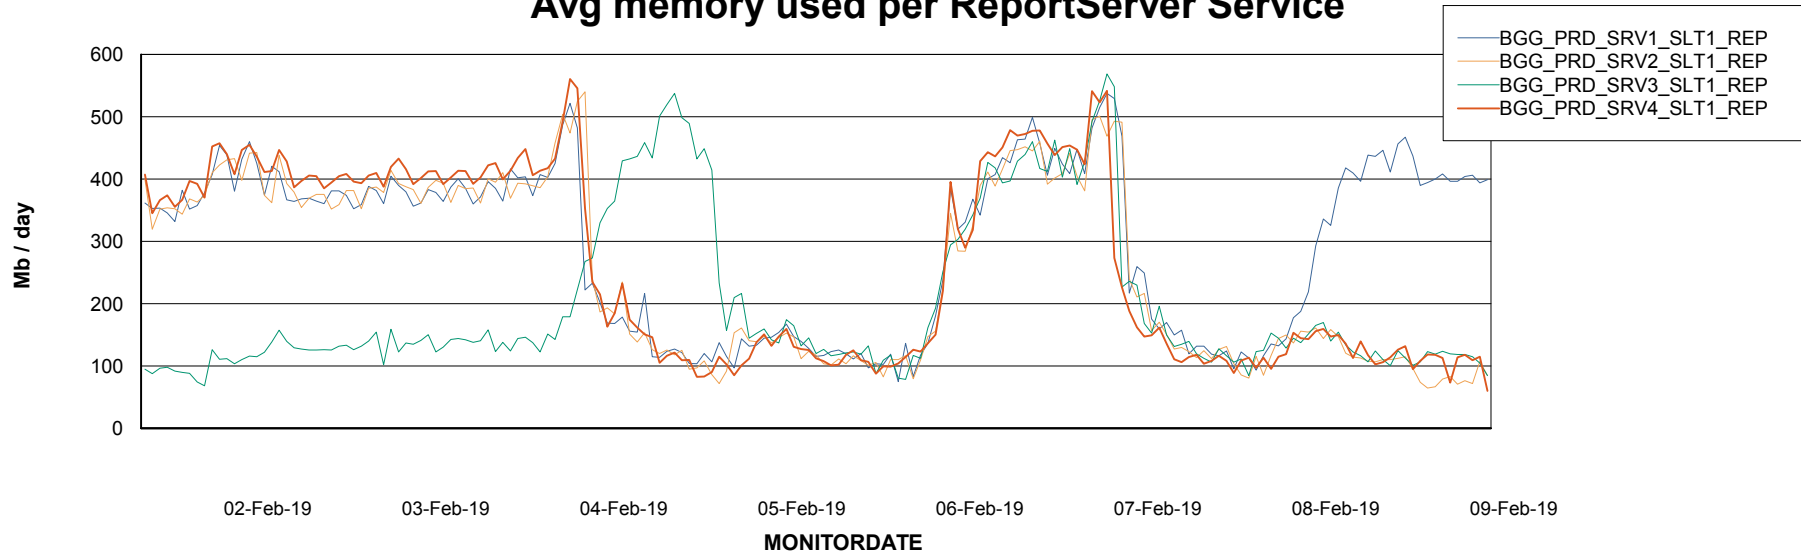

Avg memory used per ABS Server Service

Avg users per day per ABS server

Weekly SLA Customer Report

Customer BGG_Production
Database ID 58

ABSSolute Application ReportServer Services

Avg memory used per ReportServer Service