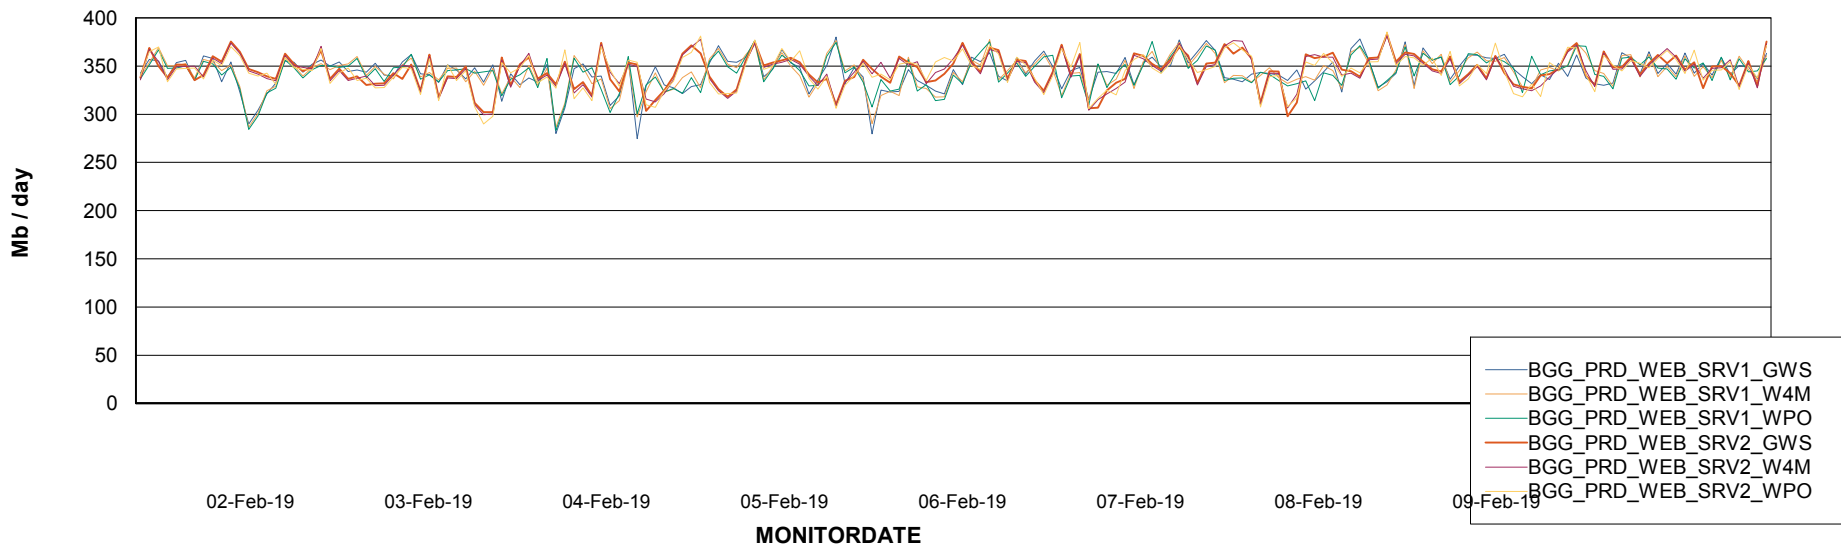

ABSolute Web Component Services

Avg memory used per ABS Web component