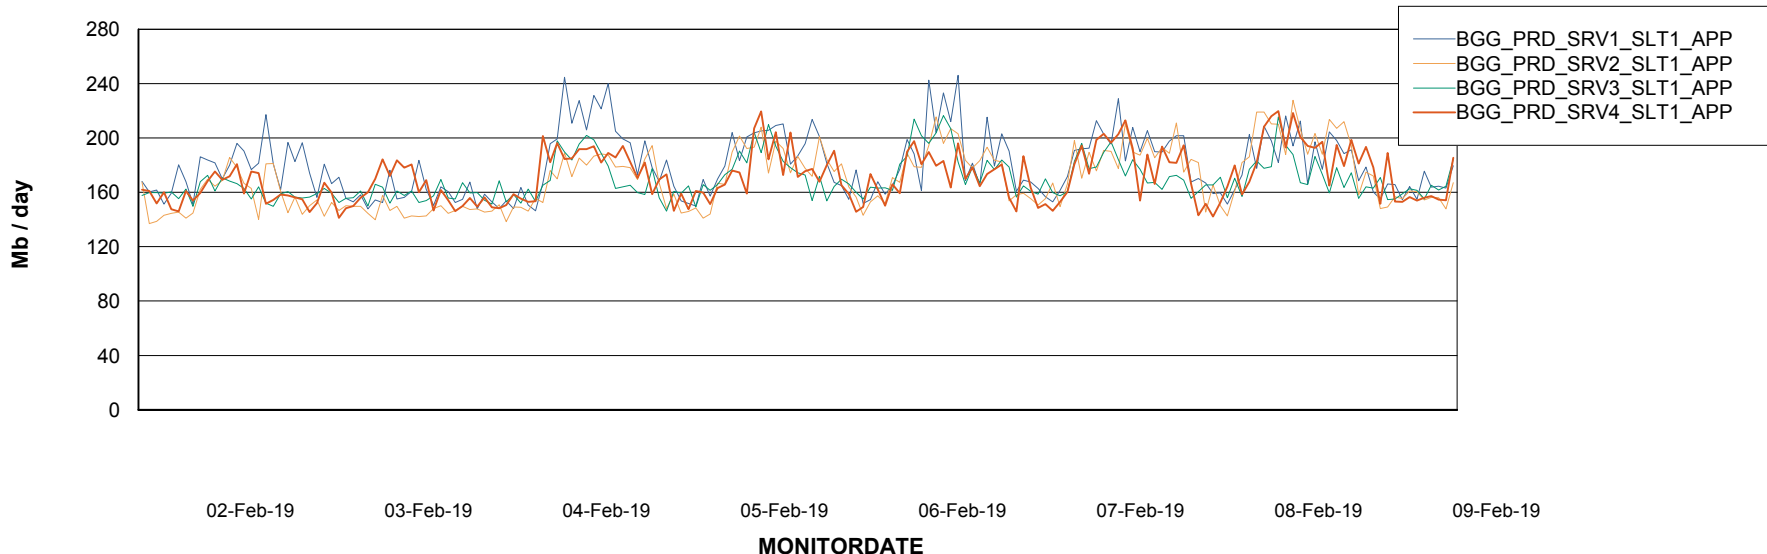

ABSSolute Application Server Services

Avg memory used per ABS Server Service