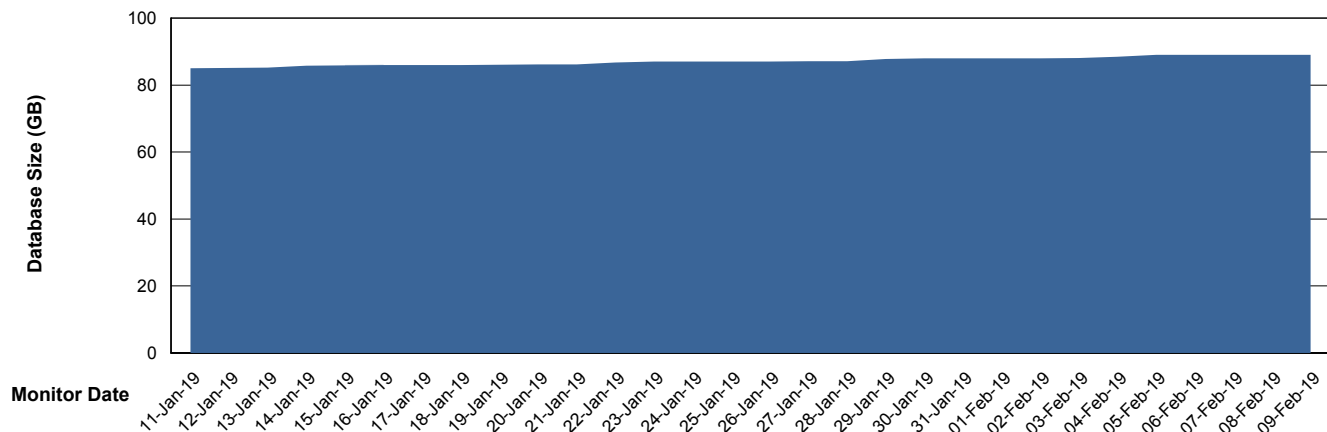

Customer BGG_Production
Database ID 58

Database Performance BGGDB_Standby

Weekly SLA Customer Report

Customer BGG_Production
Database ID 58

DATABASE SIZE BGGDB_BI

Database growth over last month

DATABASE SIZE BGGDB_Production

Database growth over last month

Weekly SLA Customer Report

Customer BGG_Production
 Database ID 58

Database Tablespace BGGDB_BI

Date	Tablespace Name	Filesize (Gb)	Usedsize (Gb)	Percentage free
09-Feb-19	ABSDATA	18	16	11
	INDX	20	16	20
08-Feb-19	ABSDATA	18	16	11
	INDX	20	16	20
07-Feb-19	ABSDATA	18	16	11
	INDX	20	16	20
06-Feb-19	ABSDATA	18	16	11
	INDX	20	16	20
05-Feb-19	ABSDATA	18	16	11
	INDX	20	16	20
04-Feb-19	ABSDATA	18	15	17
	INDX	20	16	20
03-Feb-19	ABSDATA	18	15	17
	INDX	20	16	20