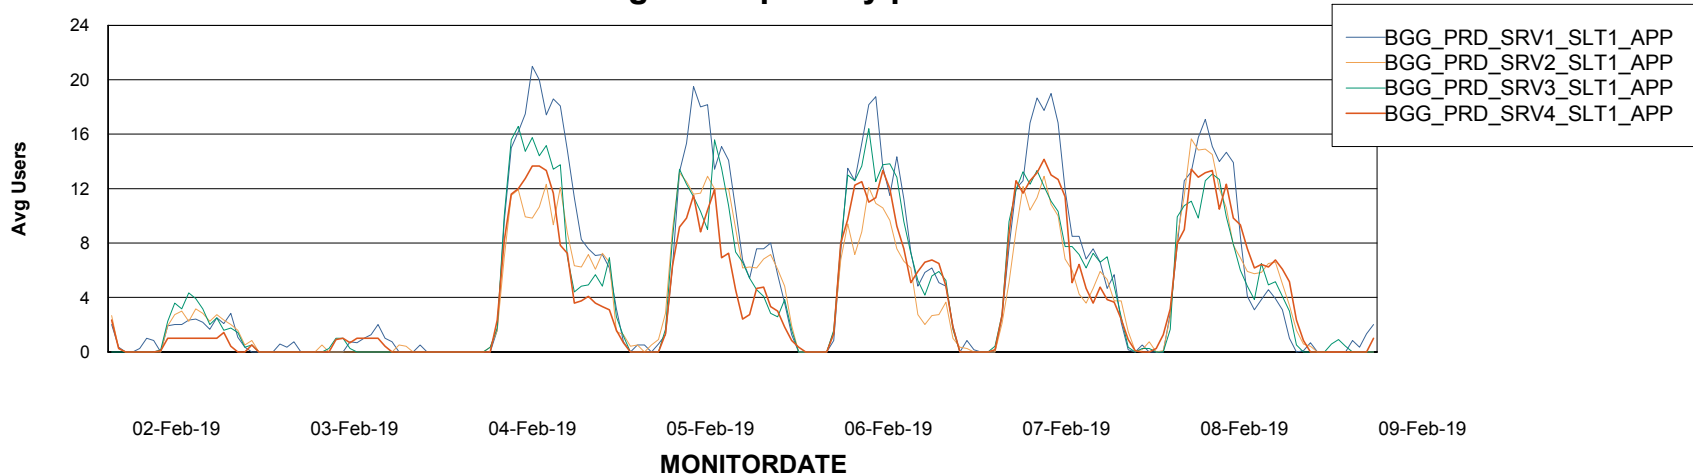

Avg users per day per ABS server