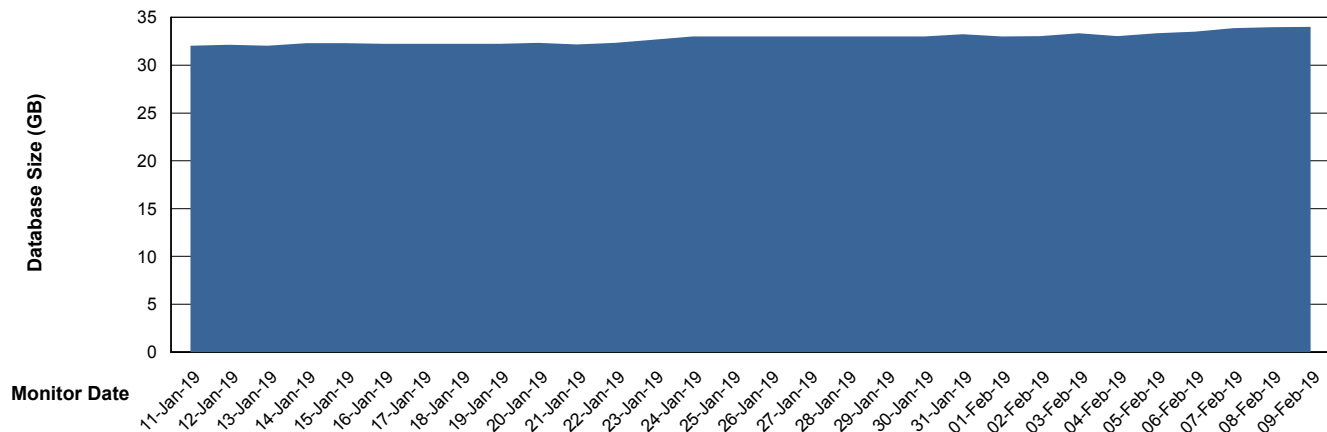

Customer BGG_Production
Database ID 58

Database Performance BGGDB_Standby

Weekly SLA Customer Report

Customer BGG_Production
Database ID 58

DATABASE SIZE BGGDB_BI

Database growth over last month

DATABASE SIZE BGGDB_Production

Database growth over last month

Weekly SLA Customer Report

Customer BGG_Production
 Database ID 58

Database Tablespace BGGDB_BI

Date	Tablespace Name	Filesize (Gb)	Usedsize (Gb)	Percentage free
09-Feb-19	ABSDATA	18	16	11
	INDX	20	16	20
08-Feb-19	ABSDATA	18	16	11
	INDX	20	16	20
07-Feb-19	ABSDATA	18	16	11
	INDX	20	16	20
06-Feb-19	ABSDATA	18	16	11
	INDX	20	16	20
05-Feb-19	ABSDATA	18	16	11
	INDX	20	16	20
04-Feb-19	ABSDATA	18	15	17
	INDX	20	16	20
03-Feb-19	ABSDATA	18	15	17
	INDX	20	16	20