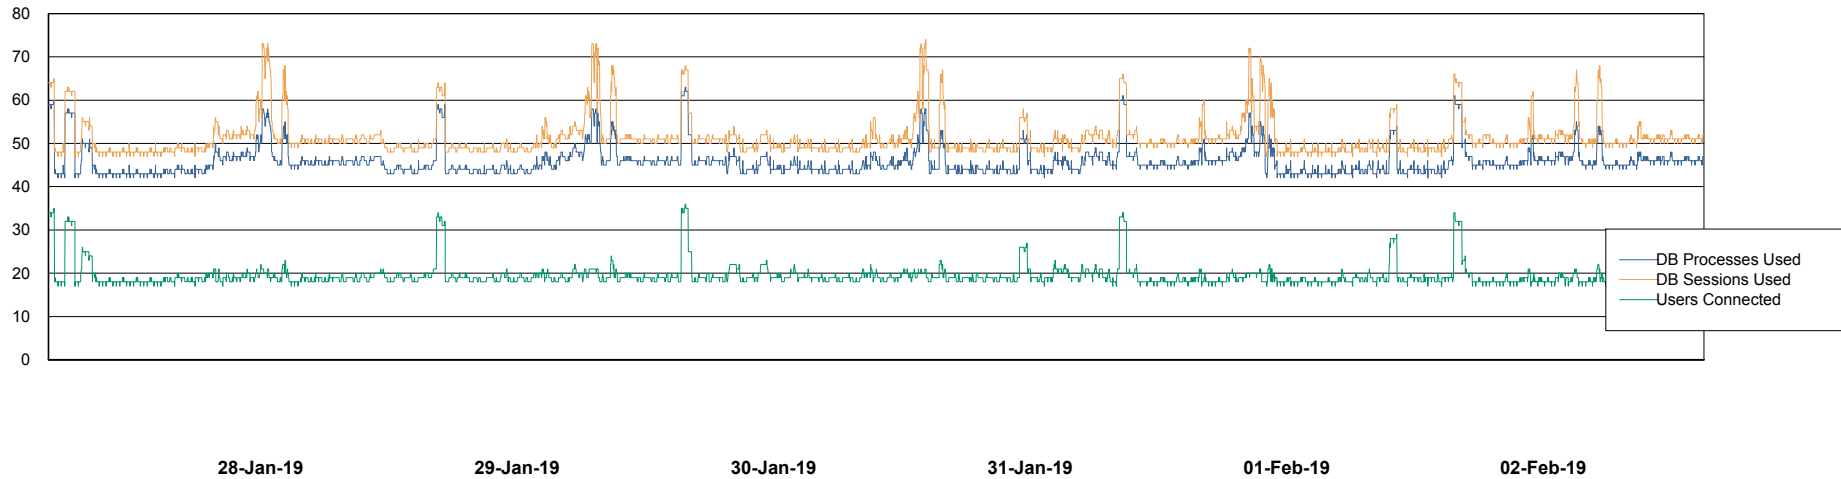

Harddisk Usage VOS_ABSWEB2

	Free disk space on / (%)	Total disk space on / (Gb)	Used disk space on / (Gb)	Total disk space on /home (Gb)	Used disk space on /home (Gb)	Free disk space on /opt (%)	Total disk space on /opt (Gb)	Used disk space on /opt (Gb)	Total disk space on /tmp (Gb)	Used disk space on /tmp (Gb)
02-Feb-19	86	50	7	50	7	86	50	7	50	7
01-Feb-19	86	50	7	50	7	86	50	7	50	7
31-Jan-19	86	50	7	50	7	86	50	7	50	7
30-Jan-19	86	50	7	50	7	86	50	7	50	7
29-Jan-19	87	50	7	50	7	87	50	7	50	7
28-Jan-19	87	50	7	50	7	87	50	7	50	7
27-Jan-19	87	50	7	50	7	87	50	7	50	7

Weekly SLA Customer Report

Customer VOS_Production
Database ID 68

Database Performance VOSBIDB_Production

DB Processes Max 500
DB Sessions Max 772

Weekly SLA Customer Report

Customer VOS_Production
Database ID 68