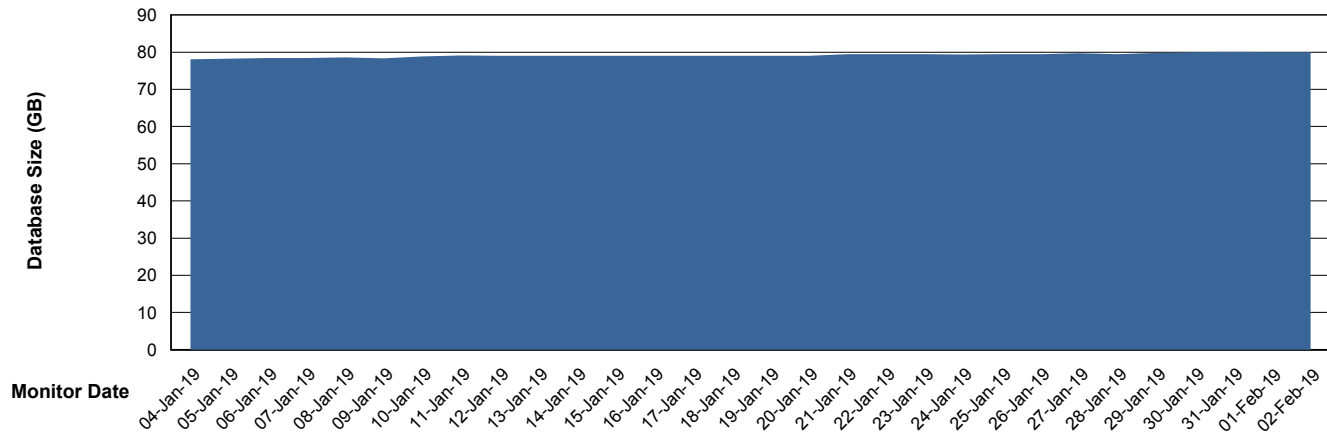

Database Performance VOSDB_Production

DB Processes Max 300
DB Sessions Max 472

Weekly SLA Customer Report

Customer VOS_Production
Database ID 68

Database Performance VOSDB_Standby

DB Processes Max 300
DB Sessions Max 472

Weekly SLA Customer Report

Customer VOS_Production
Database ID 68

DATABASE SIZE VOSBIDB_Production

Database growth over last month

DATABASE SIZE VOSDB_Production

Database growth over last month

Weekly SLA Customer Report