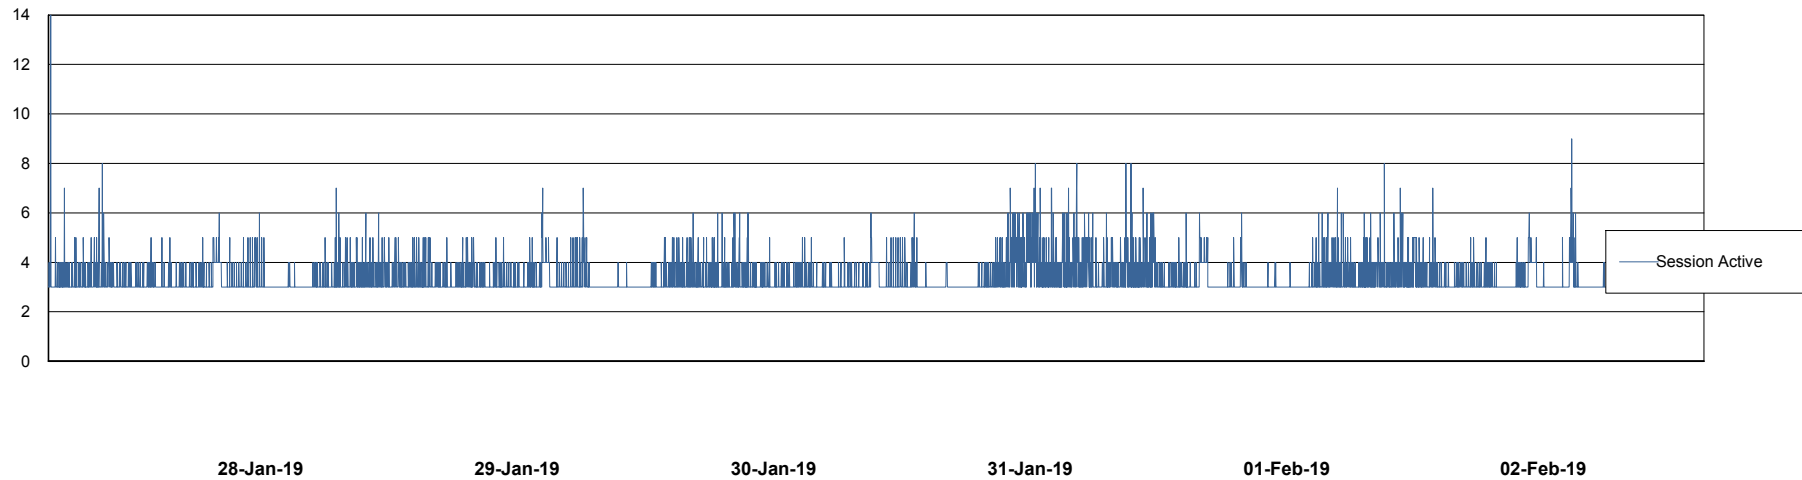

Database Performance VOSDB_Production

DB Processes Max 300
DB Sessions Max 472