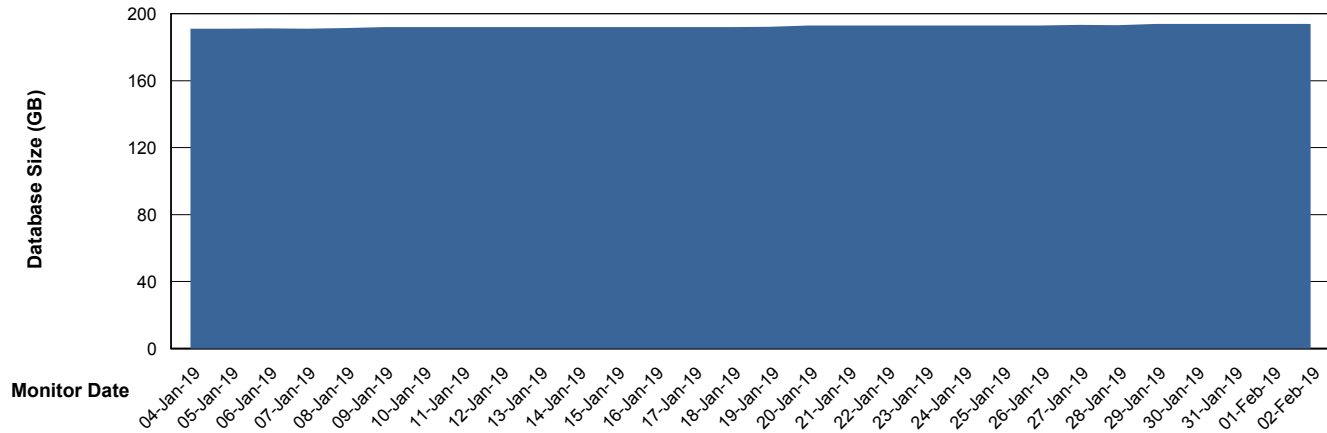

Weekly SLA Customer Report

Customer VOS_Production
Database ID 68

DATABASE SIZE VOSBIDB_Production

Database growth over last month

DATABASE SIZE VOSDB_Production

Database growth over last month

Weekly SLA Customer Report

Customer VOS_Production
Database ID 68

Database Tablespace VOSBIDB_Production

Date	Tablespace Name	Filesize (Gb)	Usedsize (Gb)	Percentage free
02-Feb-19	ABSDATA	37	31	16
	INDX	53	45	15
01-Feb-19	ABSDATA	37	31	16
	INDX	53	45	15
31-Jan-19	ABSDATA	37	31	16
	INDX	53	45	15
30-Jan-19	ABSDATA	37	31	16
	INDX	53	45	15
29-Jan-19	ABSDATA	37	31	16
	INDX	53	45	15
28-Jan-19	ABSDATA	37	31	16
	INDX	53	45	15
27-Jan-19	ABSDATA	37	31	16
	INDX	53	45	15