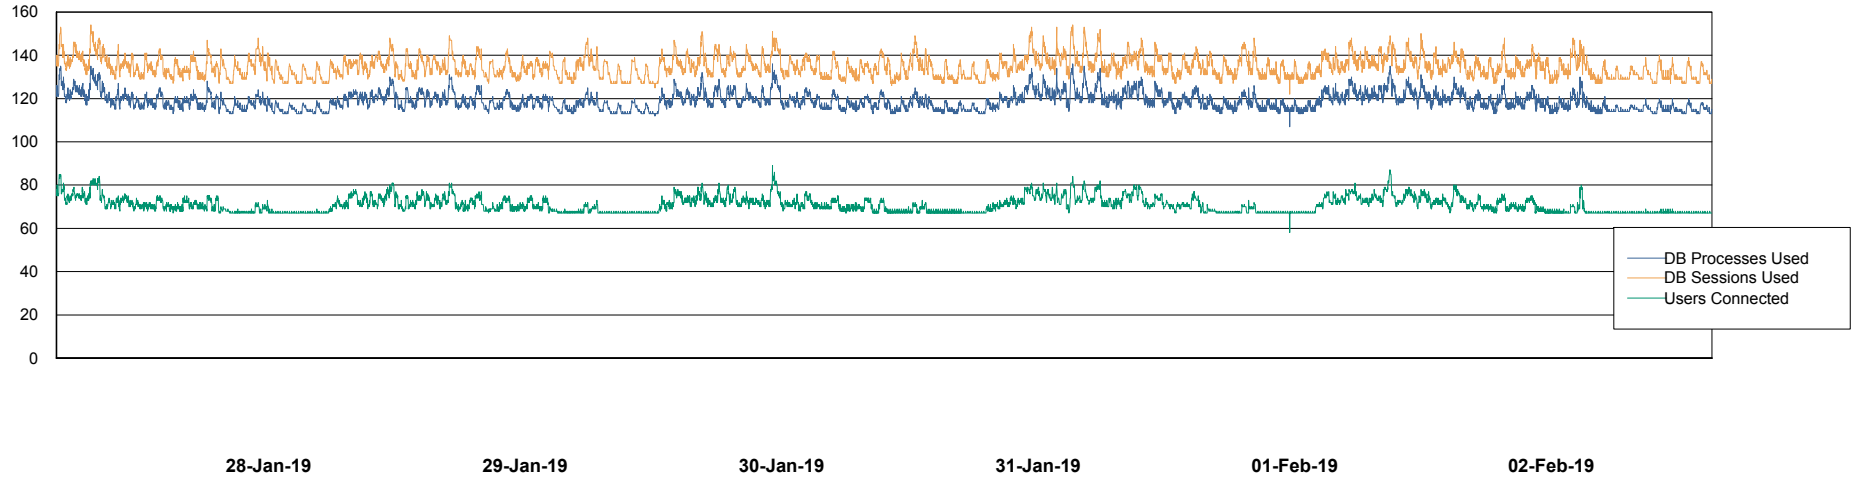

Database Performance VOSDB_Production

DB Processes Max 300
DB Sessions Max 472