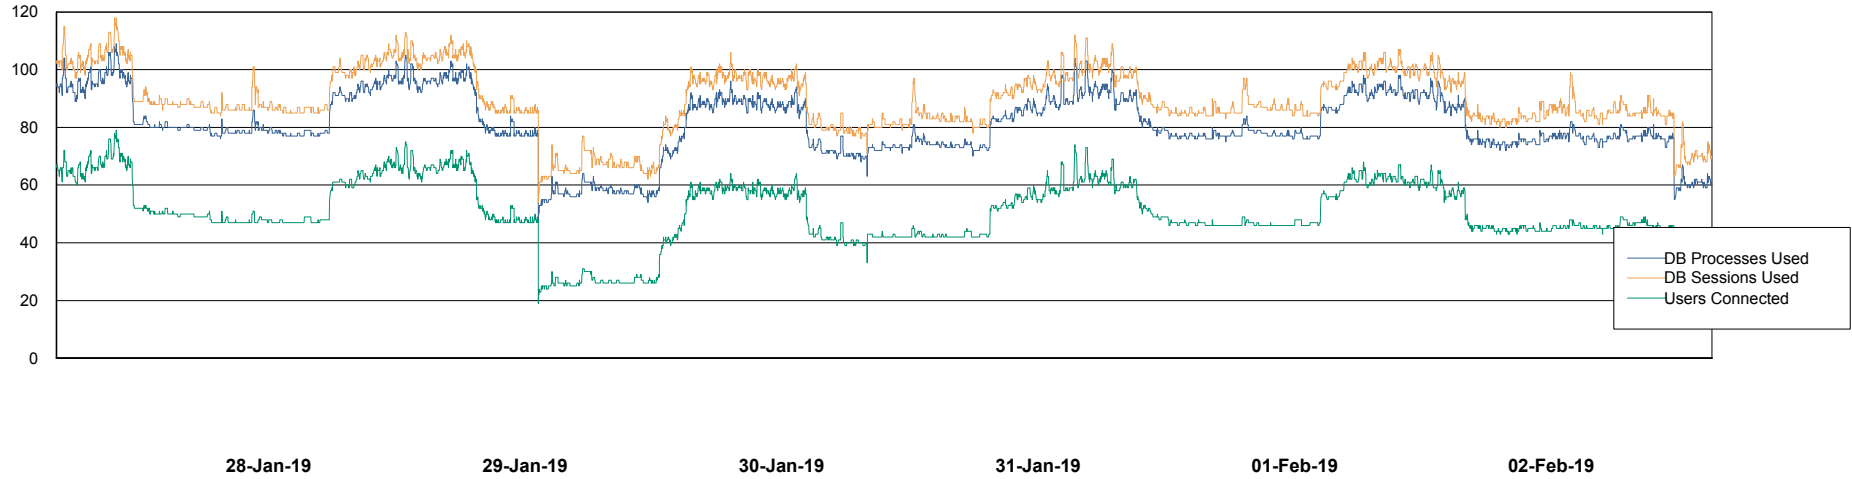

Database Performance VENDB_Production

DB Processes Max 500
DB Sessions Max 772