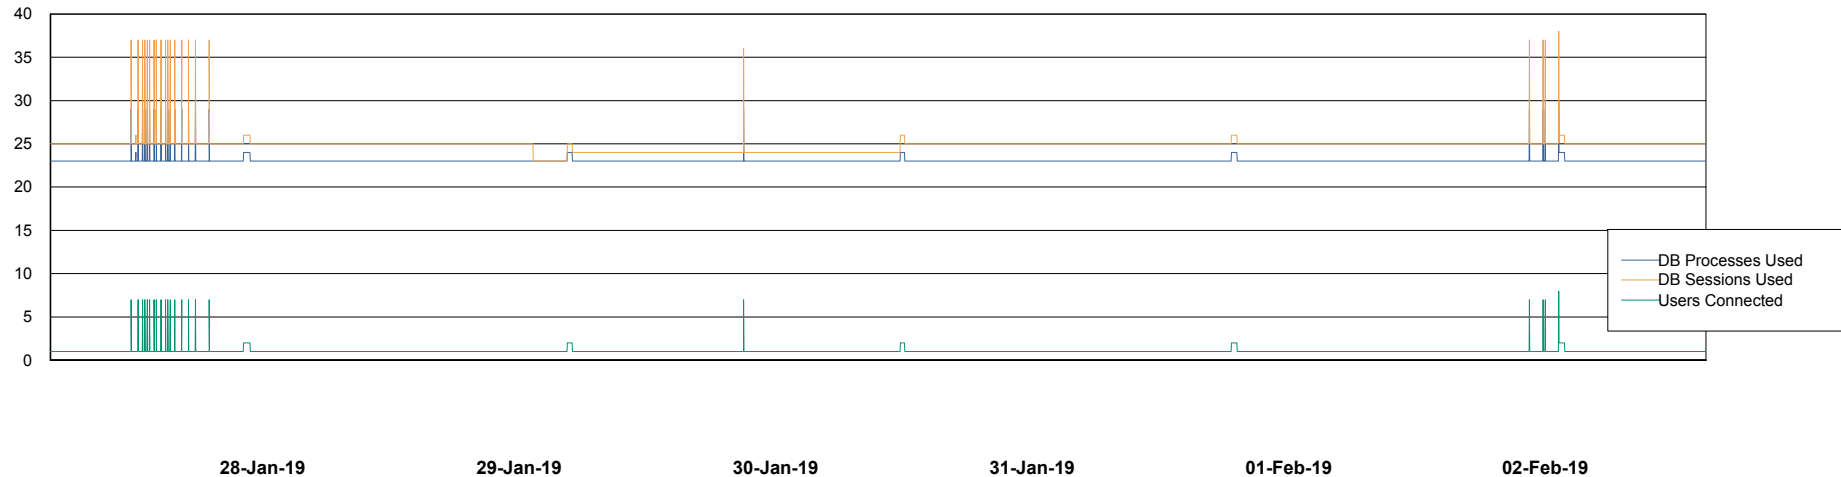

Database Performance VENDB_Standby

DB Processes Max 500
DB Sessions Max 772