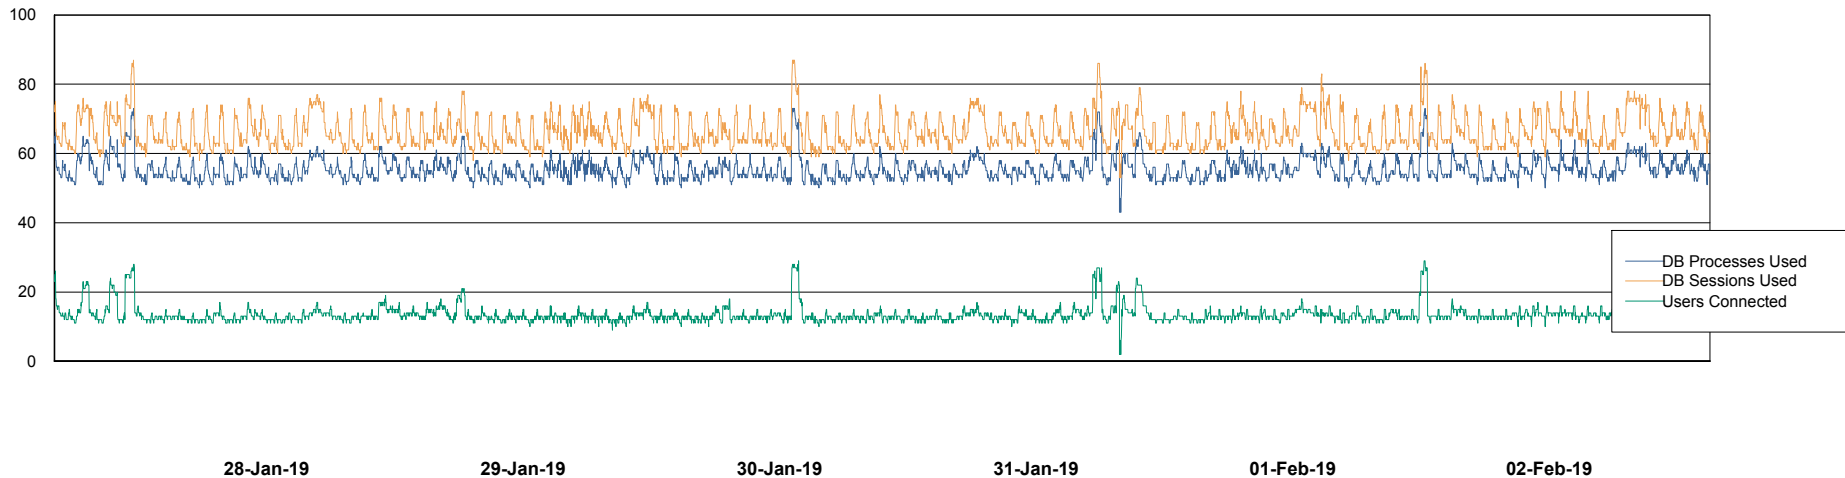

Database Performance VENDB_BI

DB Processes Max 500
DB Sessions Max 772