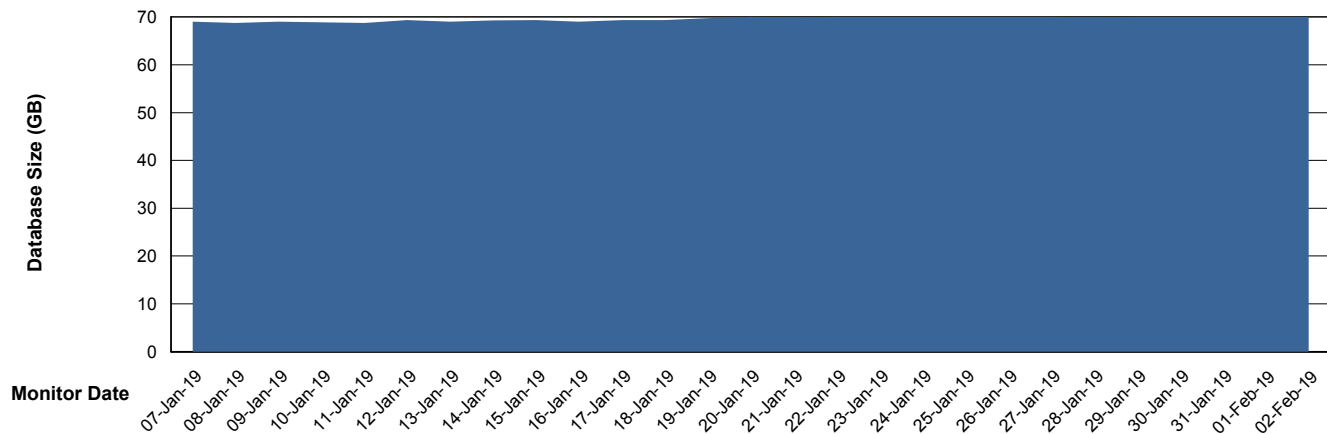

DATABASE SIZE VENDB_BI

Database growth over last month