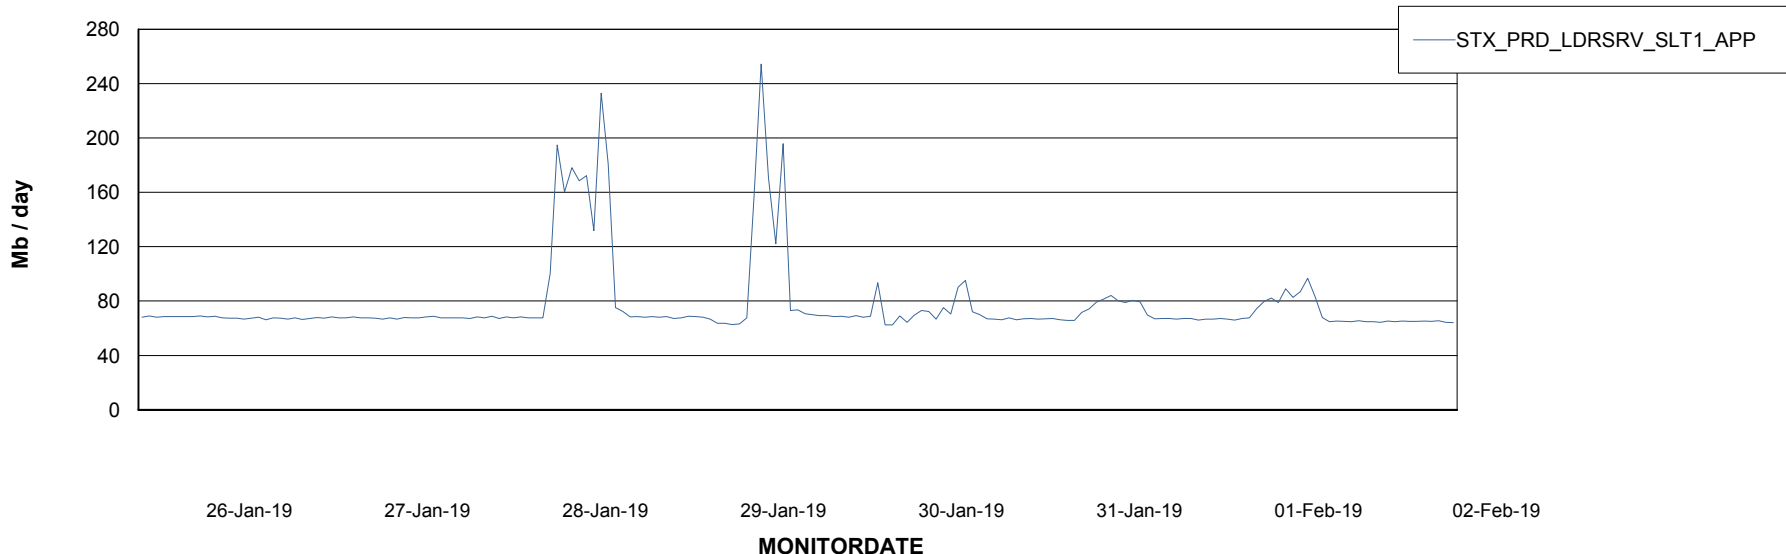

DATABASE SIZE STXDB_Production

Database growth over last month

Database Tablespace STXDB_Production

Date	Tablespace Name	Filesize (Gb)	Usedsize (Gb)	Percentage free
02-Feb-19	ABSDATA	5	4	20
	INDX	1	0	100
01-Feb-19	ABSDATA	5	4	20
	INDX	1	0	100
31-Jan-19	ABSDATA	5	4	20
	INDX	1	0	100
30-Jan-19	ABSDATA	5	4	20
	INDX	1	0	100
29-Jan-19	ABSDATA	5	4	20
	INDX	1	0	100
28-Jan-19	ABSDATA	5	4	20
	INDX	1	0	100
27-Jan-19	ABSDATA	5	4	20
	INDX	1	0	100

Weekly SLA Customer Report

Customer STX_Production
Database ID 71

ABSSolute Application Server Services

Avg memory used per ABS Server Service

Avg users per day per ABS server

Weekly SLA Customer Report

Customer STX_Production
Database ID 71