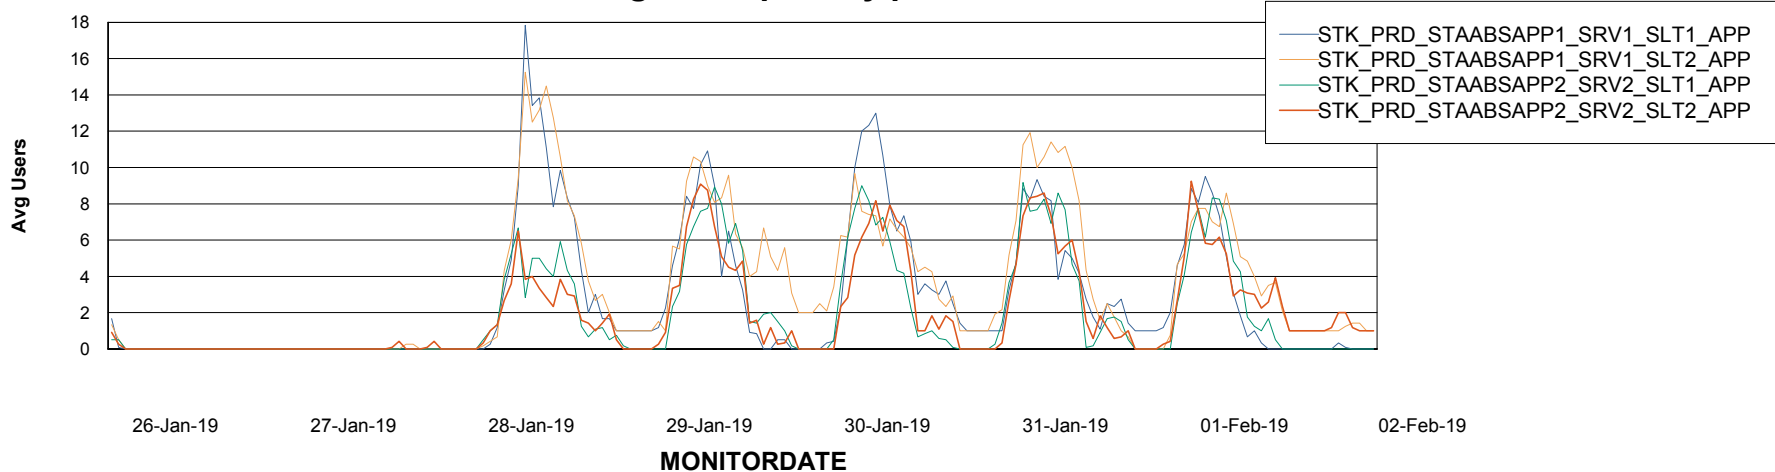

Weekly SLA Customer Report

Customer STK_Production
Database ID 82

ABSSolute Application Server Services

Avg memory used per ABS Server Service

Avg users per day per ABS server

Weekly SLA Customer Report

Customer STK_Production
Database ID 82