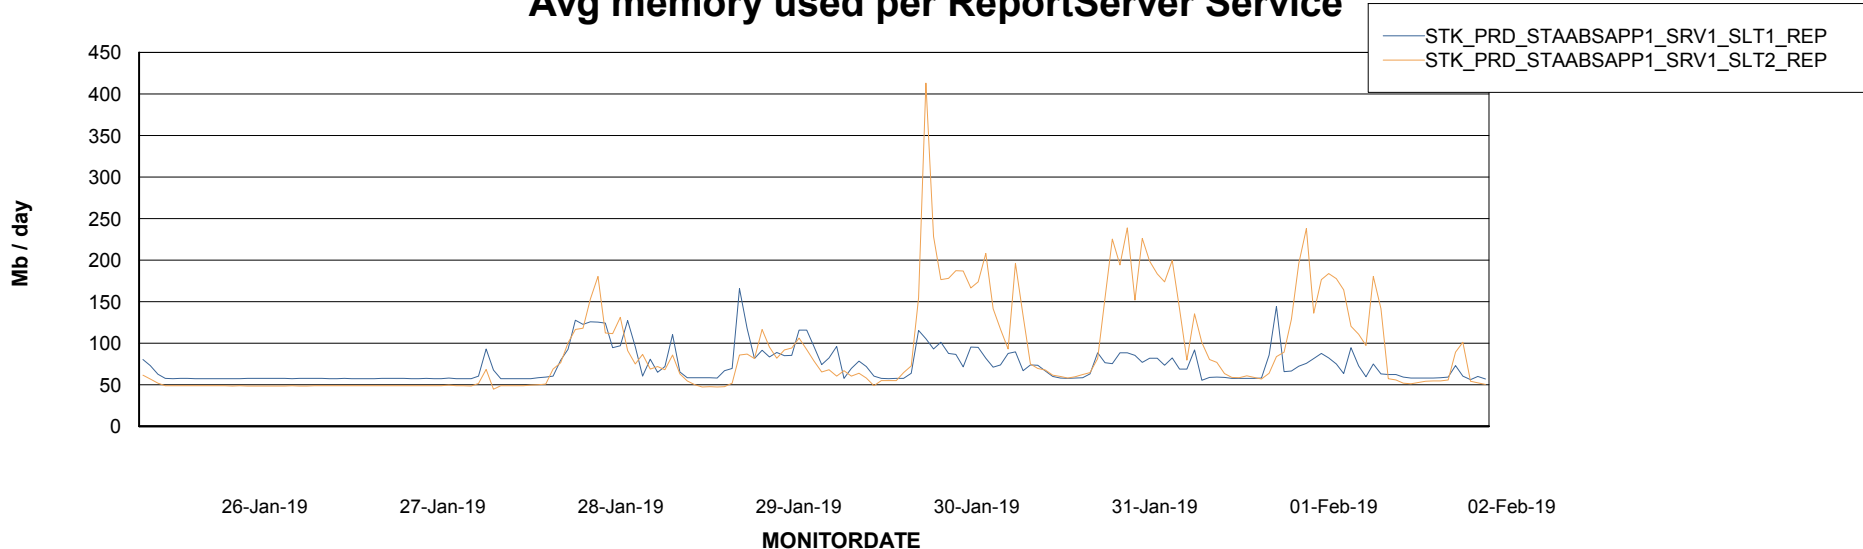

ABSSolute Application ReportServer Services

Avg memory used per ReportServer Service