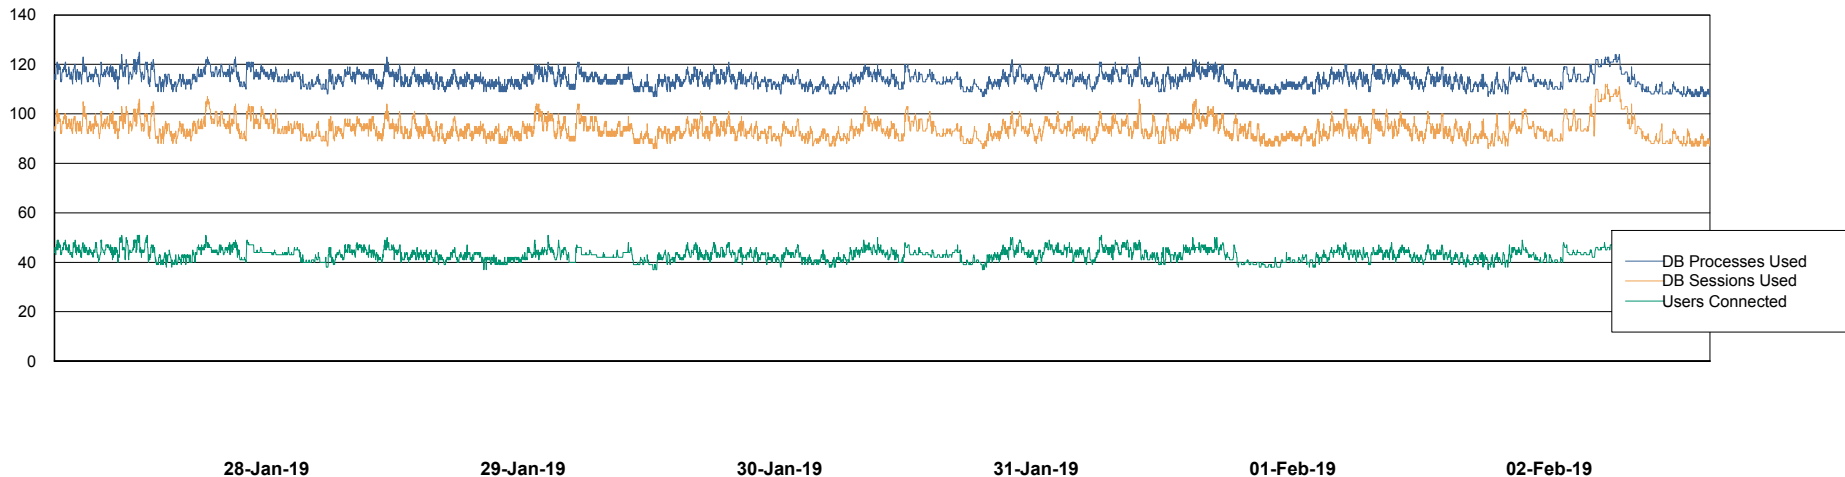

Weekly SLA Customer Report

Customer STK_Production
Database ID 82

Harddisk Usage STK_STAABSDB2 Standby DB Server

	Free disk space on c: (%)	Total disk space on c: (Gb)	Free disk space on d: (%)	Total disk space on d: (Gb)	Free disk space on e: (%)	Total disk space on e: (Gb)
02-Feb-19	65	99	73	350	28	1,000
01-Feb-19	65	99	69	350	28	1,000
31-Jan-19	65	99	63	350	28	1,000
30-Jan-19	65	99	57	350	28	1,000
29-Jan-19	65	99	50	350	28	1,000
28-Jan-19	65	99	39	350	28	1,000
27-Jan-19	65	99	27	350	28	1,000

Weekly SLA Customer Report

Customer STK_Production
Database ID 82

Database Performance STKDB_ABS1 Production Database

DB Processes Max 500
DB Sessions Max 776

Weekly SLA Customer Report

Customer STK_Production
Database ID 82