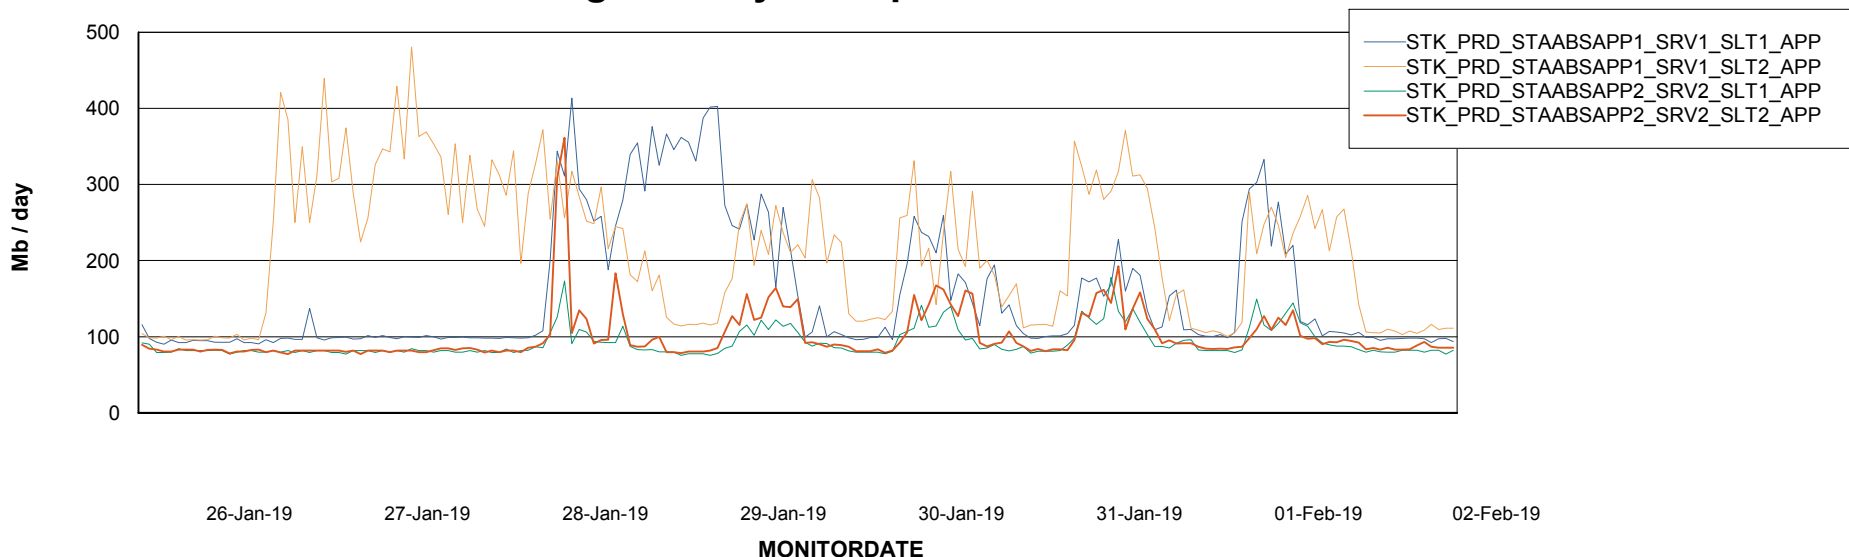

Database Tablespace STKDB_ABS1 Production Database

Date	Tablespace Name	Filesize (Gb)	Usedsize (Gb)	Percentage free
02-Feb-19	ABSDATA	179	107	40
	INDX	148	121	18
01-Feb-19	ABSDATA	179	107	40
	INDX	148	121	18
31-Jan-19	ABSDATA	179	107	40
	INDX	148	121	18
30-Jan-19	ABSDATA	179	107	40
	INDX	148	121	18
29-Jan-19	ABSDATA	179	107	40
	INDX	148	121	18
28-Jan-19	ABSDATA	179	107	40
	INDX	148	121	18
27-Jan-19	ABSDATA	179	107	40
	INDX	148	121	18

Weekly SLA Customer Report

Customer STK_Production
Database ID 82

ABSSolute Application Server Services

Avg memory used per ABS Server Service

Avg users per day per ABS server

Weekly SLA Customer Report

Customer STK_Production
Database ID 82