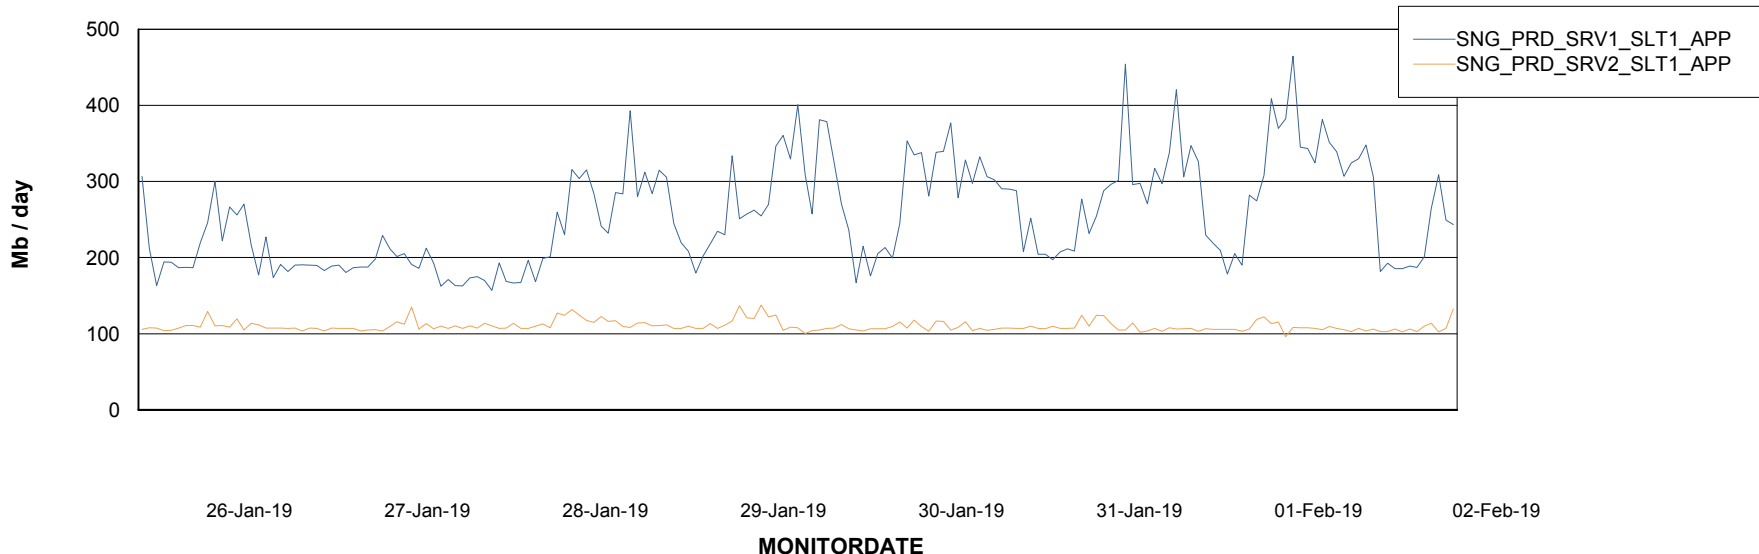

ABSSolute Application Server Services

Avg memory used per ABS Server Service