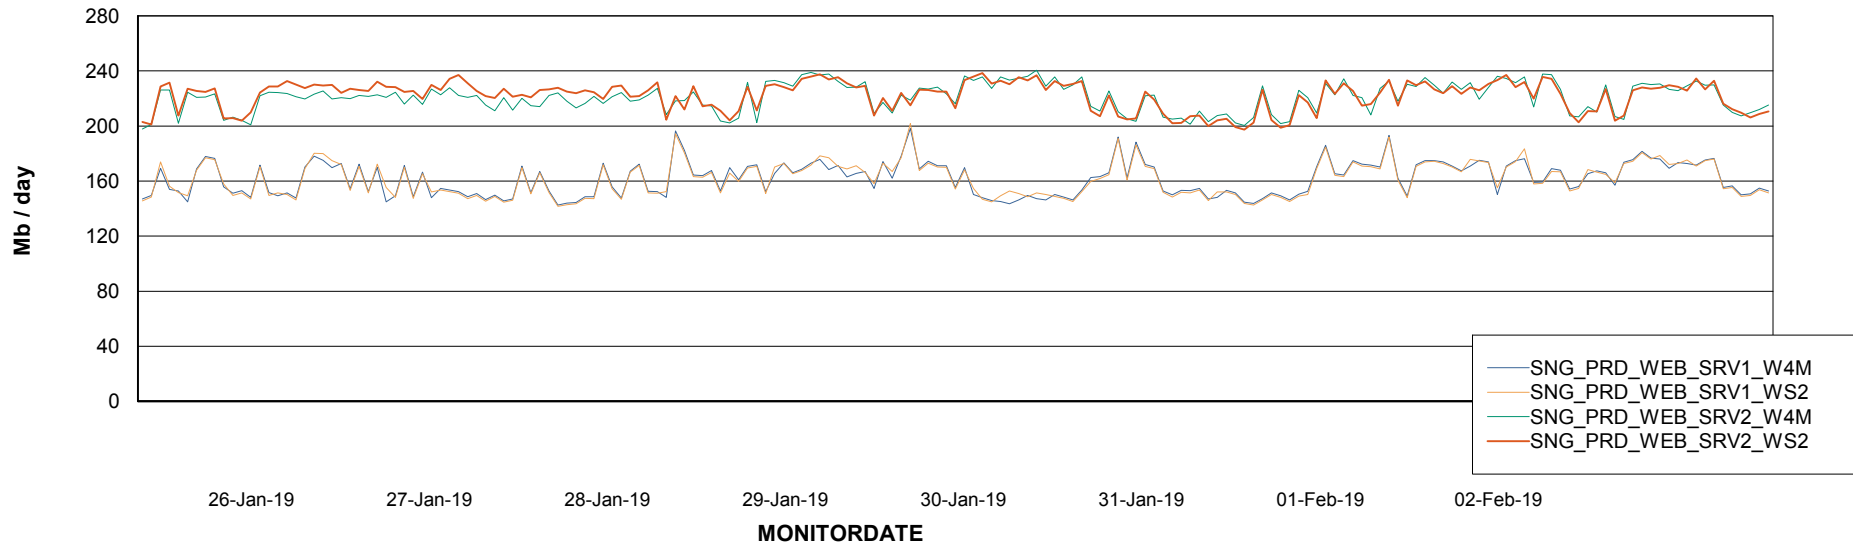

ABSSolute Web Component Services

Avg memory used per ABS Web component