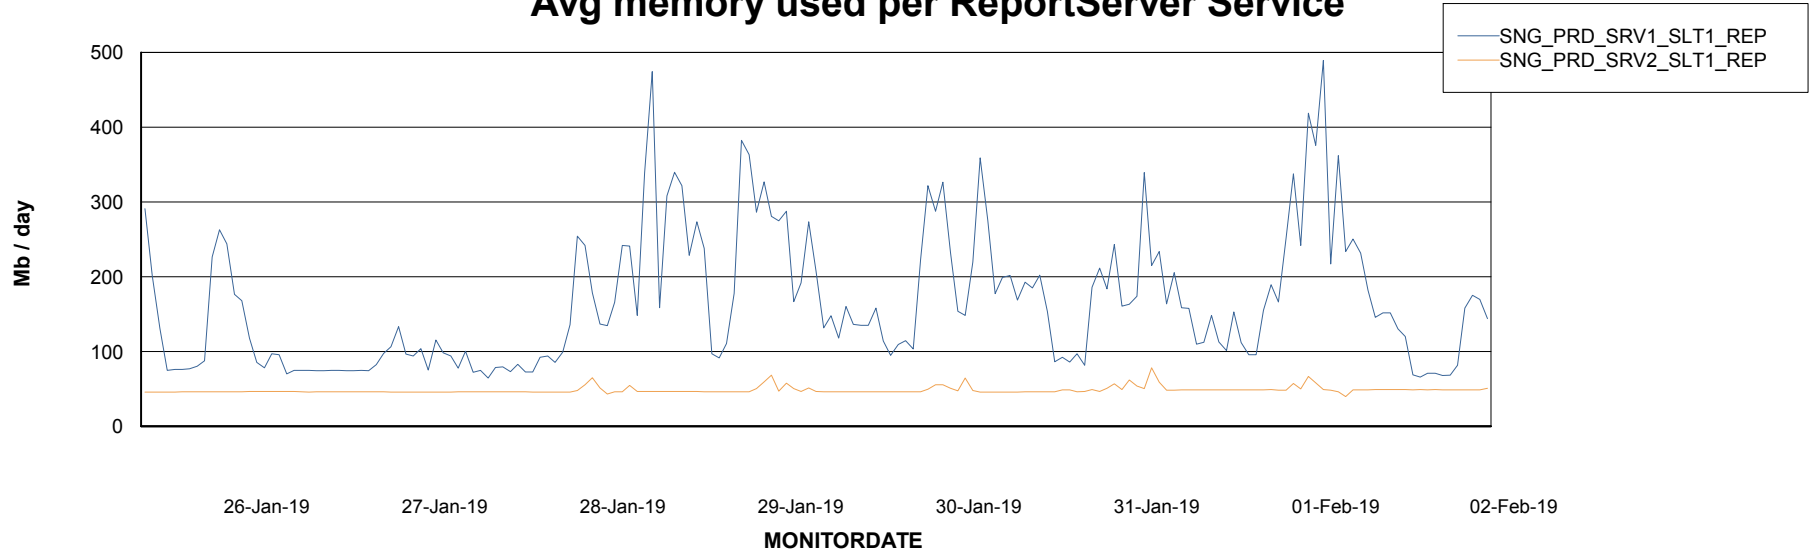

ABSSolute Application ReportServer Services

Avg memory used per ReportServer Service