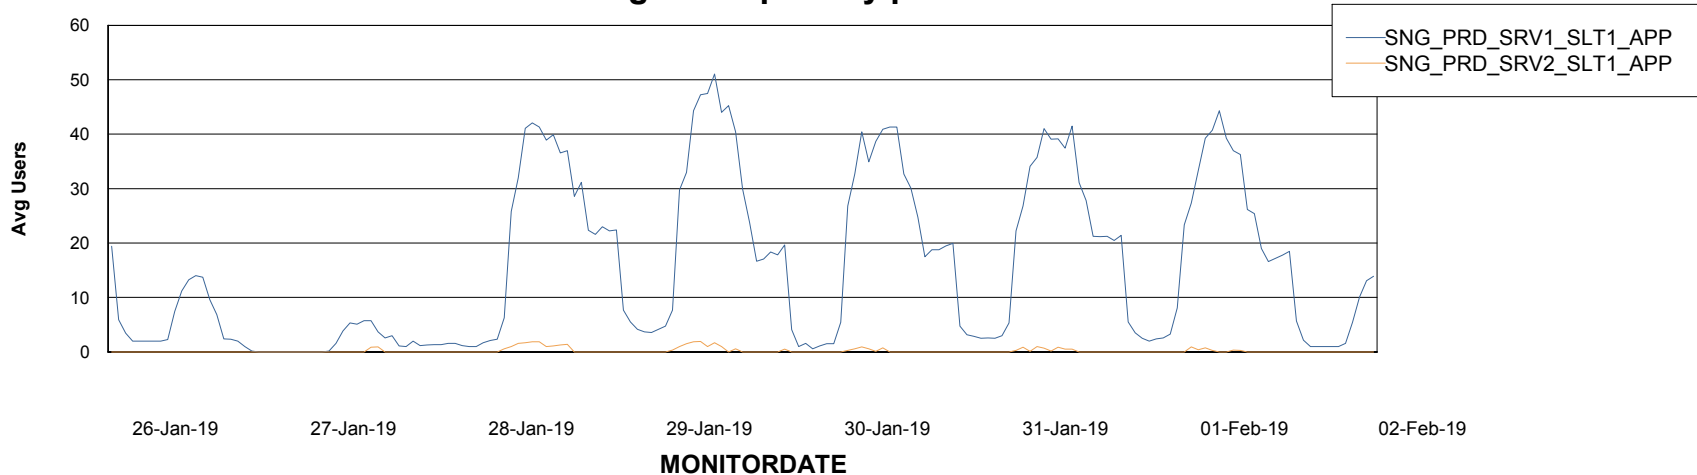

Avg users per day per ABS server