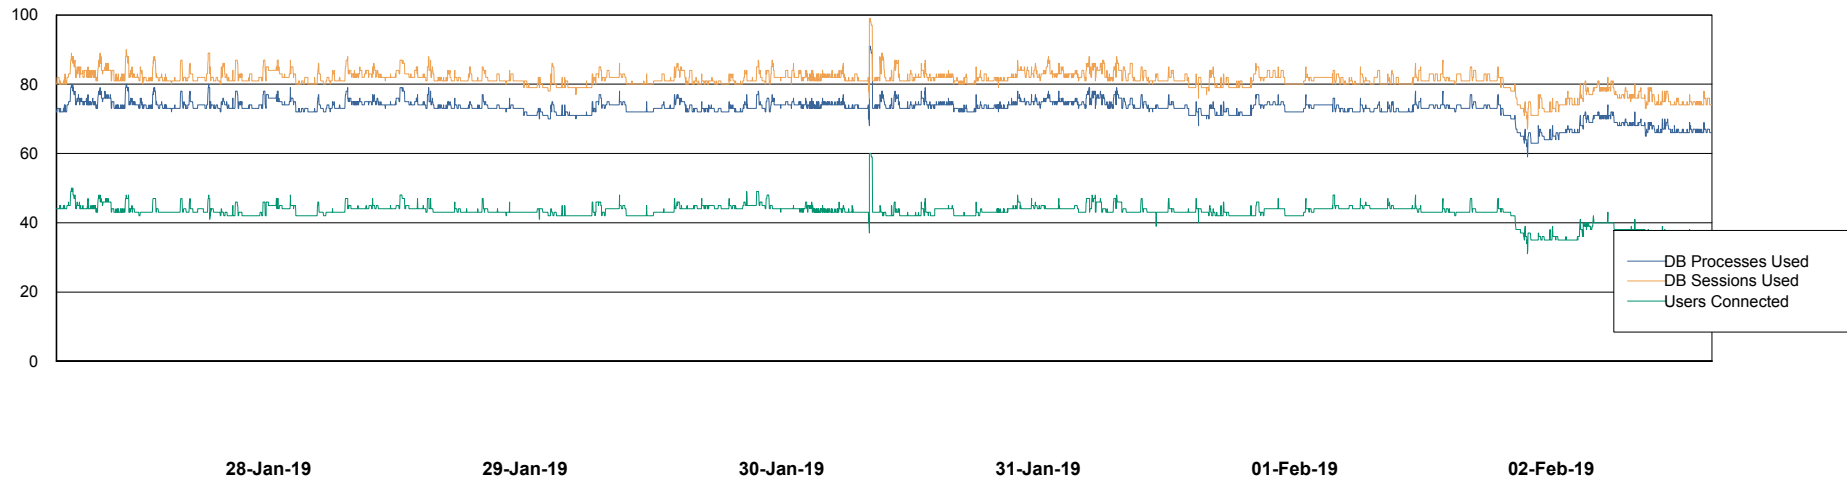

Database Performance RSSDB_Production