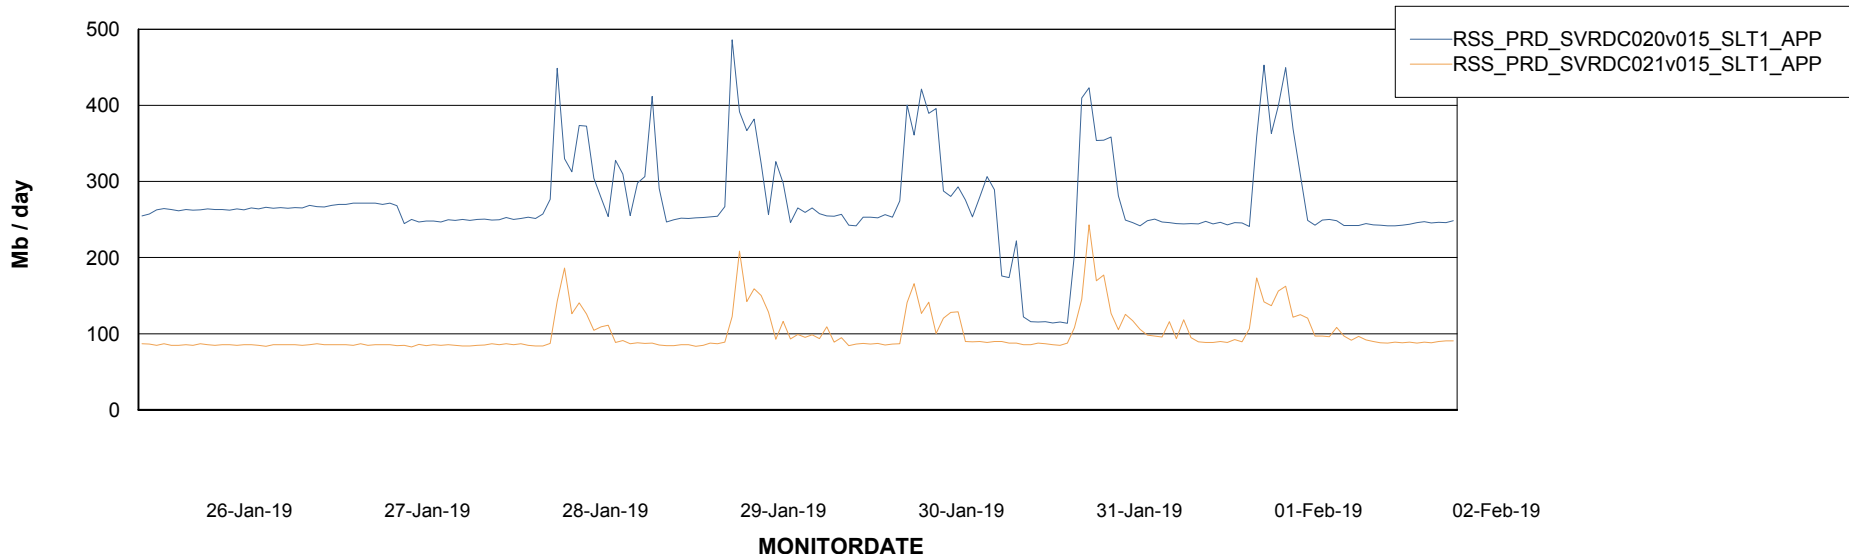

Weekly SLA Customer Report

Customer RSS Production
Database ID 52

Database Performance RSSDB_Production

Weekly SLA Customer Report

Customer RSS Production
Database ID 52

Database Performance RSSDB_Standby

Weekly SLA Customer Report

Customer RSS Production
 Database ID 52

DATABASE SIZE RSSDB_Production

Database growth over last month

Database Tablespace RSSDB_Production

Date	Tablespace Name	Filesize (Gb)	Usedsize (Gb)	Percentage free
02-Feb-19	ABSDATA	24,000	20,656	14
	INDX	33,000	27,205	18
01-Feb-19	ABSDATA	24,000	20,656	14
	INDX	33,000	27,205	18
31-Jan-19	ABSDATA	24,000	20,647	14
	INDX	33,000	27,139	18
30-Jan-19	ABSDATA	24,000	20,631	14
	INDX	33,000	27,096	18
29-Jan-19	ABSDATA	24,000	20,612	14
	INDX	33,000	27,071	18
28-Jan-19	ABSDATA	24,000	20,545	14
	INDX	33,000	26,995	18
27-Jan-19	ABSDATA	24,000	20,473	15
	INDX	33,000	26,964	18

Weekly SLA Customer Report

Customer RSS Production
Database ID 52

ABSSolute Application Server Services

Avg memory used per ABS Server Service

Avg users per day per ABS server

Weekly SLA Customer Report

Customer RSS Production
Database ID 52