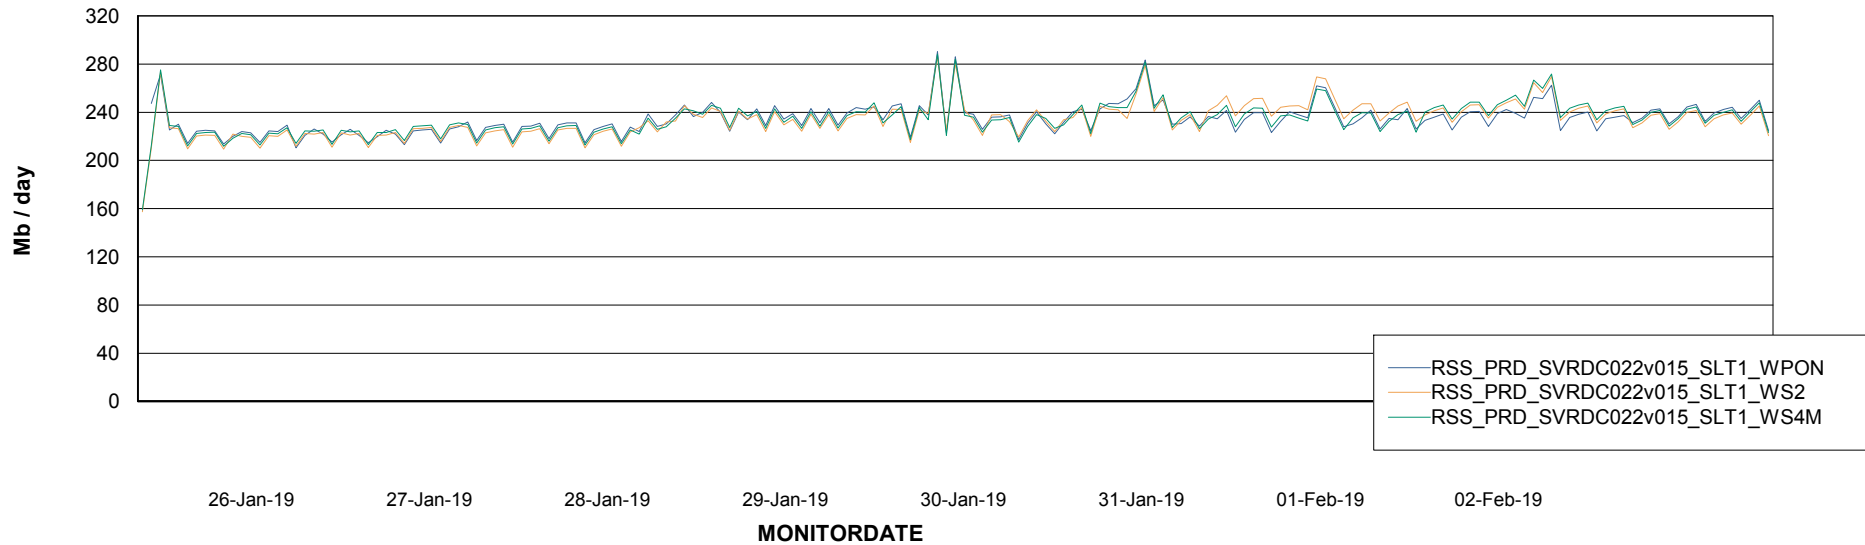

ABSSolute Application ReportServer Services

Avg memory used per ReportServer Service

Weekly SLA Customer Report

Customer RSS Production
Database ID 52

ABSSolute Web Component Services

Avg memory used per ABS Web component