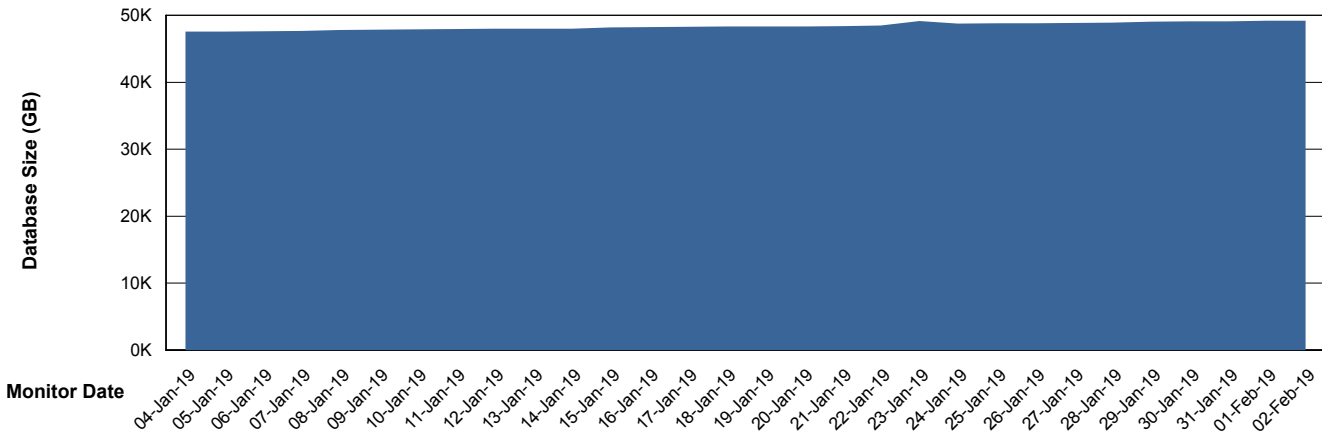

DATABASE SIZE RSSDB_Production

Database growth over last month

Database Tablespace RSSDB_Production

Date	Tablespace Name	Filesize (Gb)	Usedsize (Gb)	Percentage free
02-Feb-19	ABSDATA	24,000	20,656	14
	INDX	33,000	27,205	18
01-Feb-19	ABSDATA	24,000	20,656	14
	INDX	33,000	27,205	18
31-Jan-19	ABSDATA	24,000	20,647	14
	INDX	33,000	27,139	18
30-Jan-19	ABSDATA	24,000	20,631	14
	INDX	33,000	27,096	18
29-Jan-19	ABSDATA	24,000	20,612	14
	INDX	33,000	27,071	18
28-Jan-19	ABSDATA	24,000	20,545	14
	INDX	33,000	26,995	18
27-Jan-19	ABSDATA	24,000	20,473	15
	INDX	33,000	26,964	18