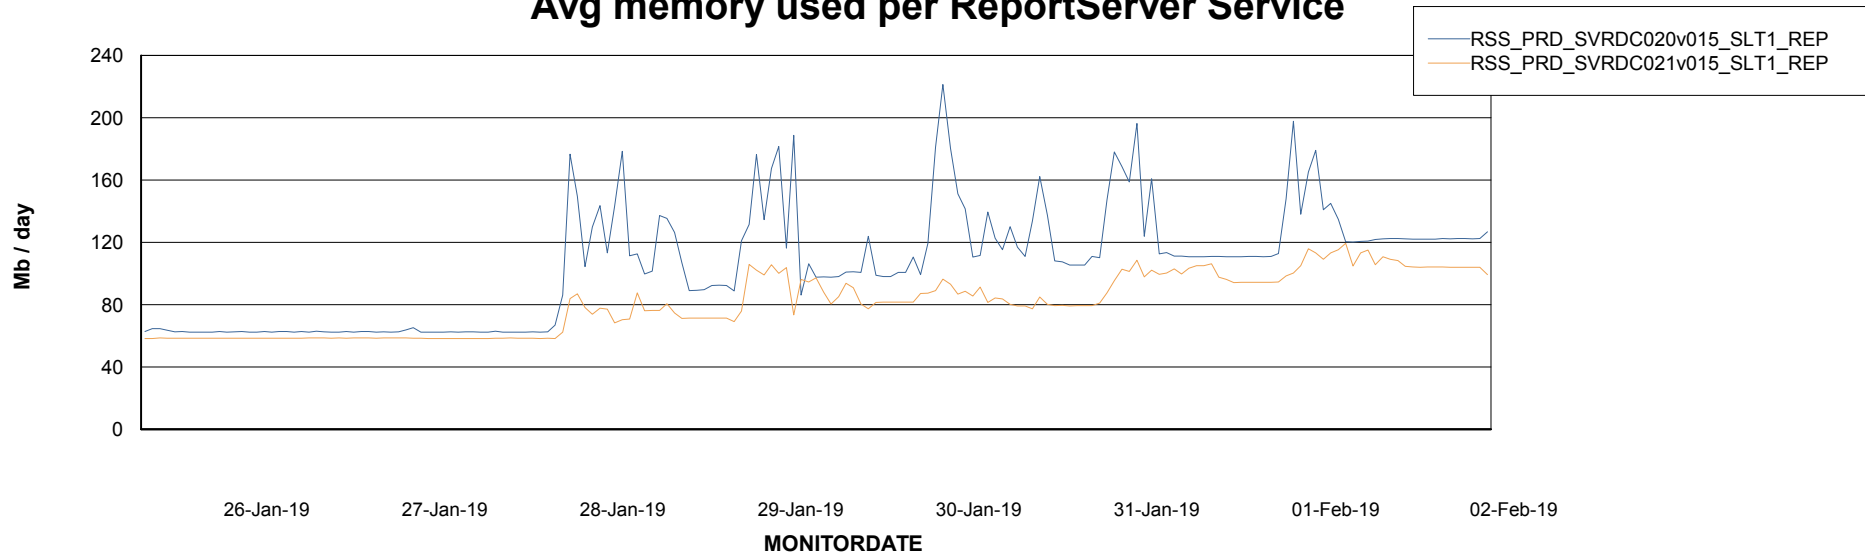

ABSSolute Application ReportServer Services

Avg memory used per ReportServer Service