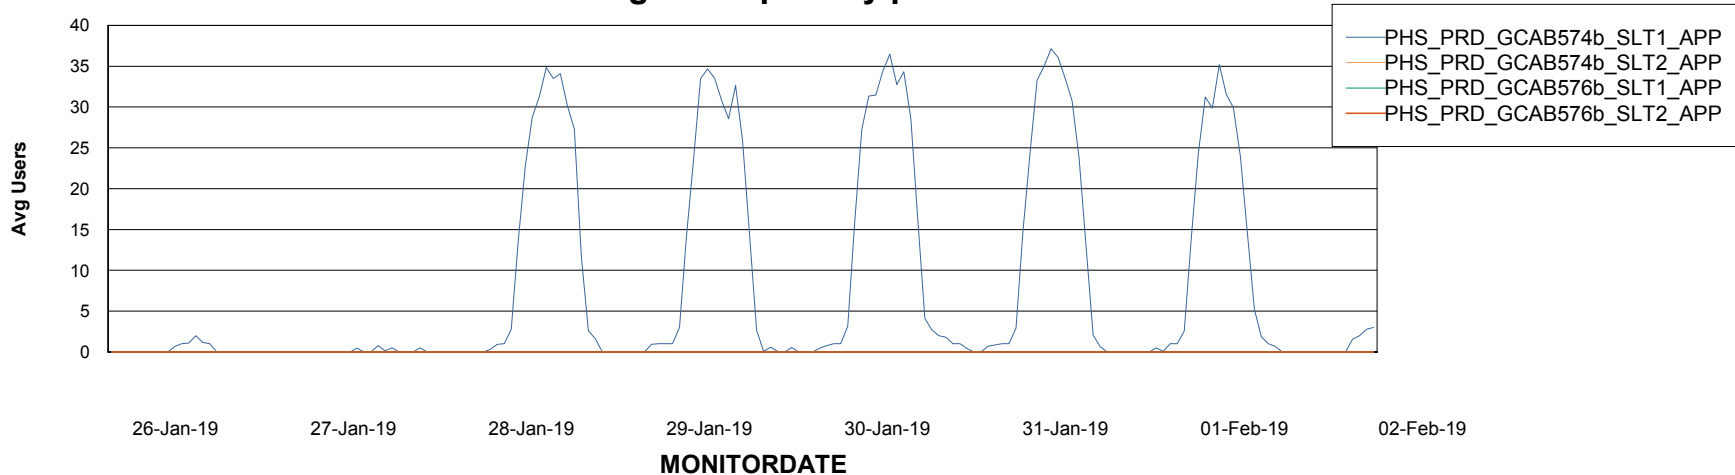

Avg users per day per ABS server