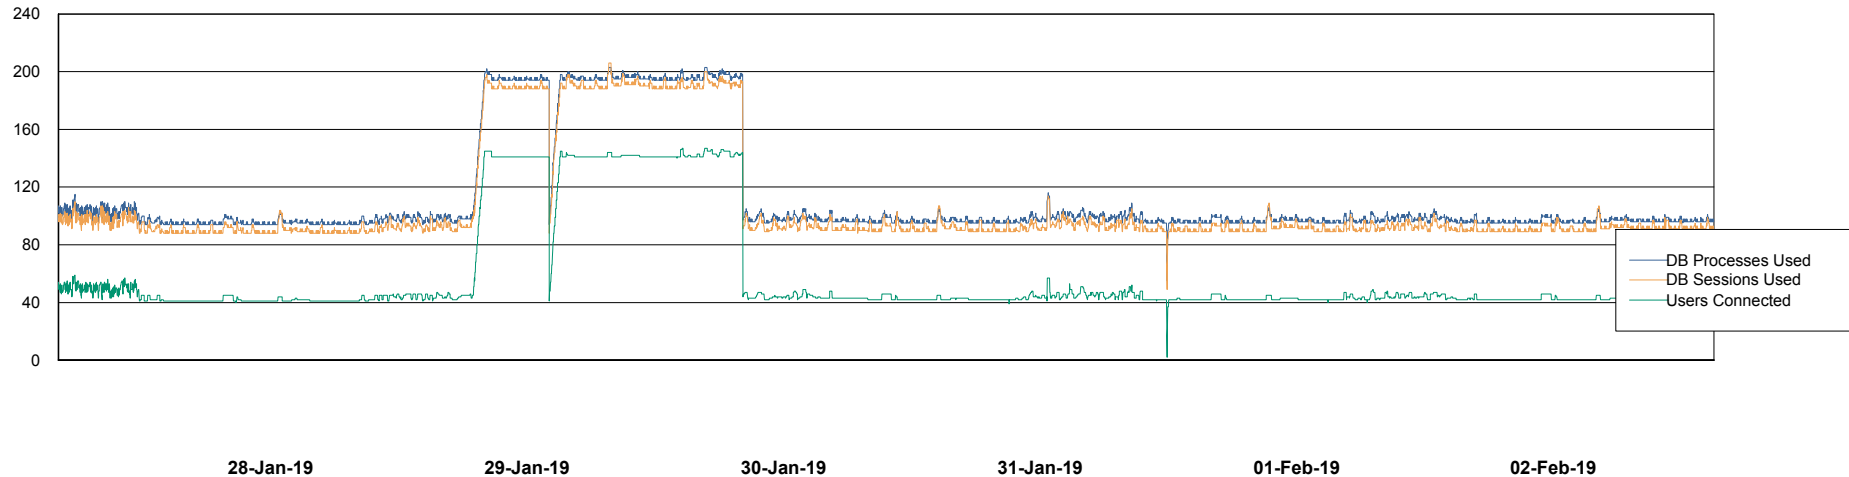

Database Performance PHSDB_Production

DB Processes Max 500
DB Sessions Max 772