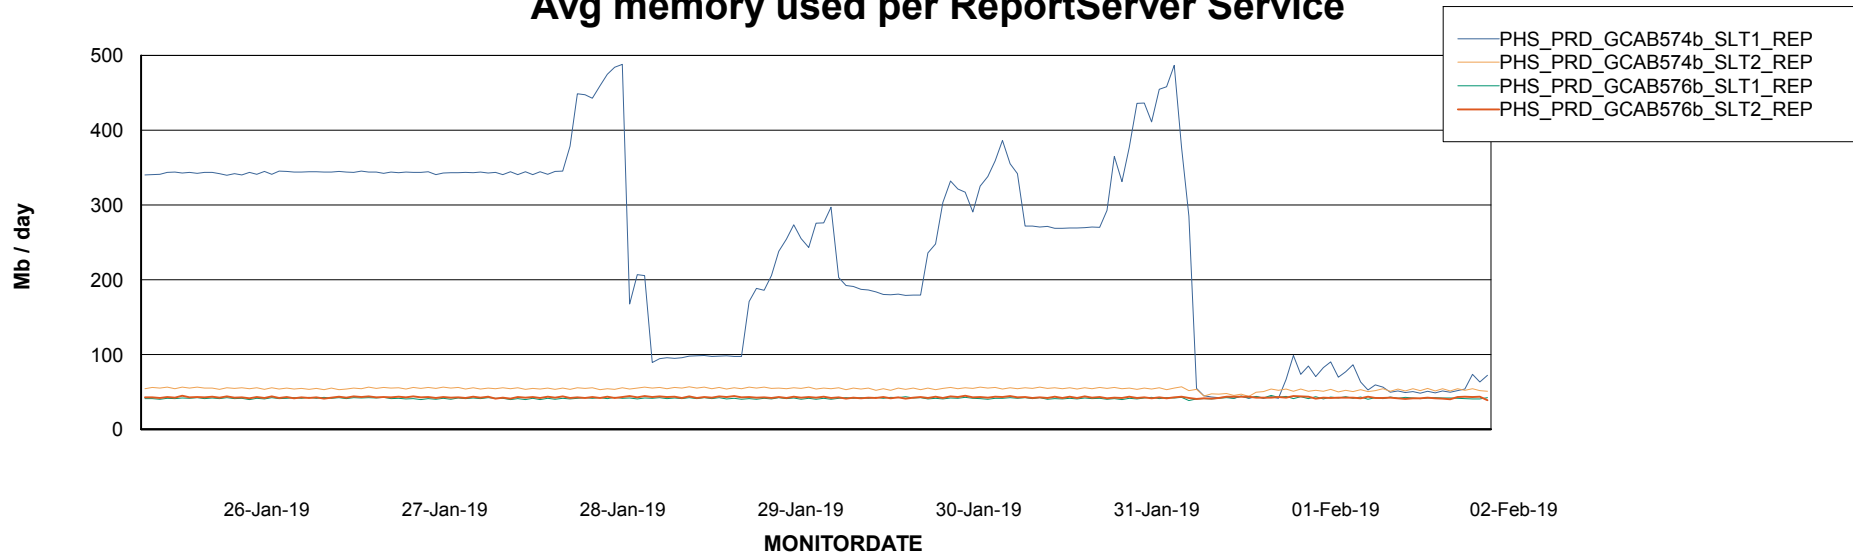

Avg memory used per ABS Server Service

Avg users per day per ABS server

Weekly SLA Customer Report

Customer PHS_Production
Database ID 47

ABSSolute Application ReportServer Services

Avg memory used per ReportServer Service