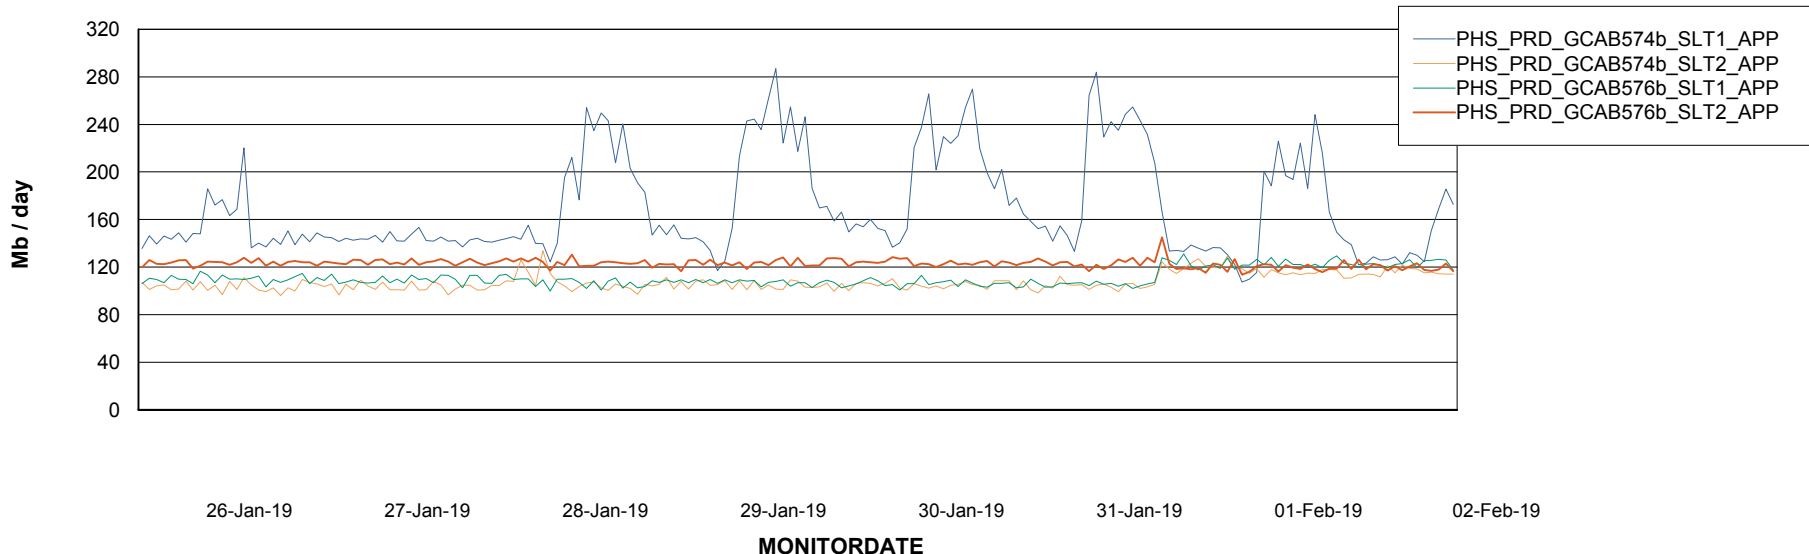

ABSolute Application Server Services

Avg memory used per ABS Server Service