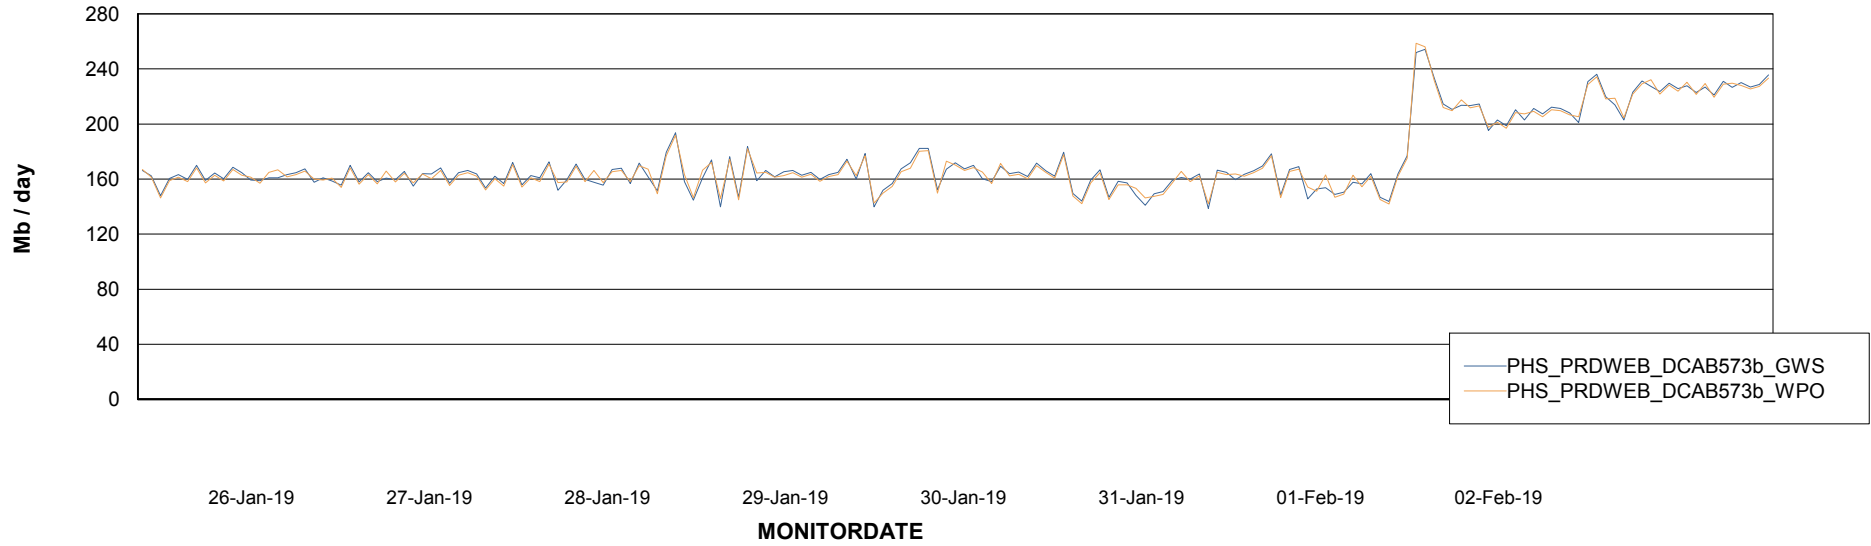

ABSSolute Web Component Services

Avg memory used per ABS Web component