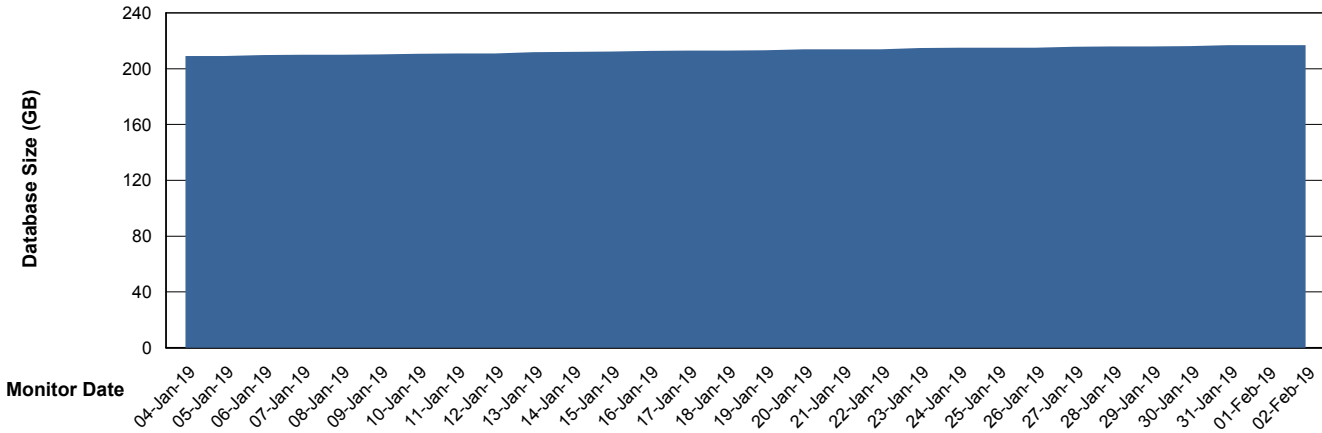

DATABASE SIZE PCODB_Production

Database growth over last month

Database Tablespace PCODB_Production

Date	Tablespace Name	Filesize (Gb)	Usedsize (Gb)	Percentage free
02-Feb-19	ABSDATA	150	82	45
	INDX	200	114	43
01-Feb-19	ABSDATA	150	82	45
	INDX	200	114	43
31-Jan-19	ABSDATA	150	82	45
	INDX	200	113	44
30-Jan-19	ABSDATA	150	82	45
	INDX	200	113	44
29-Jan-19	ABSDATA	150	82	45
	INDX	200	113	44
28-Jan-19	ABSDATA	150	82	45
	INDX	200	113	44
27-Jan-19	ABSDATA	150	82	45
	INDX	200	113	44