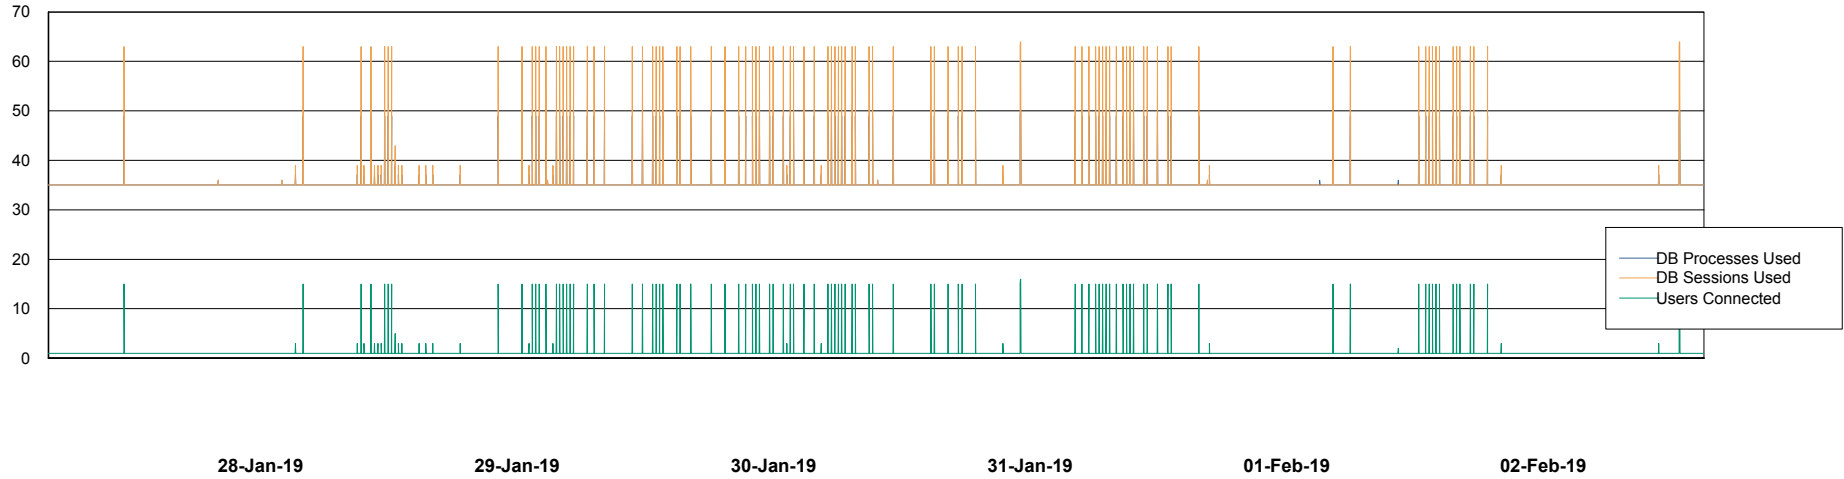

Database Performance PCODB_Standby

DB Processes Max 350
DB Sessions Max 552