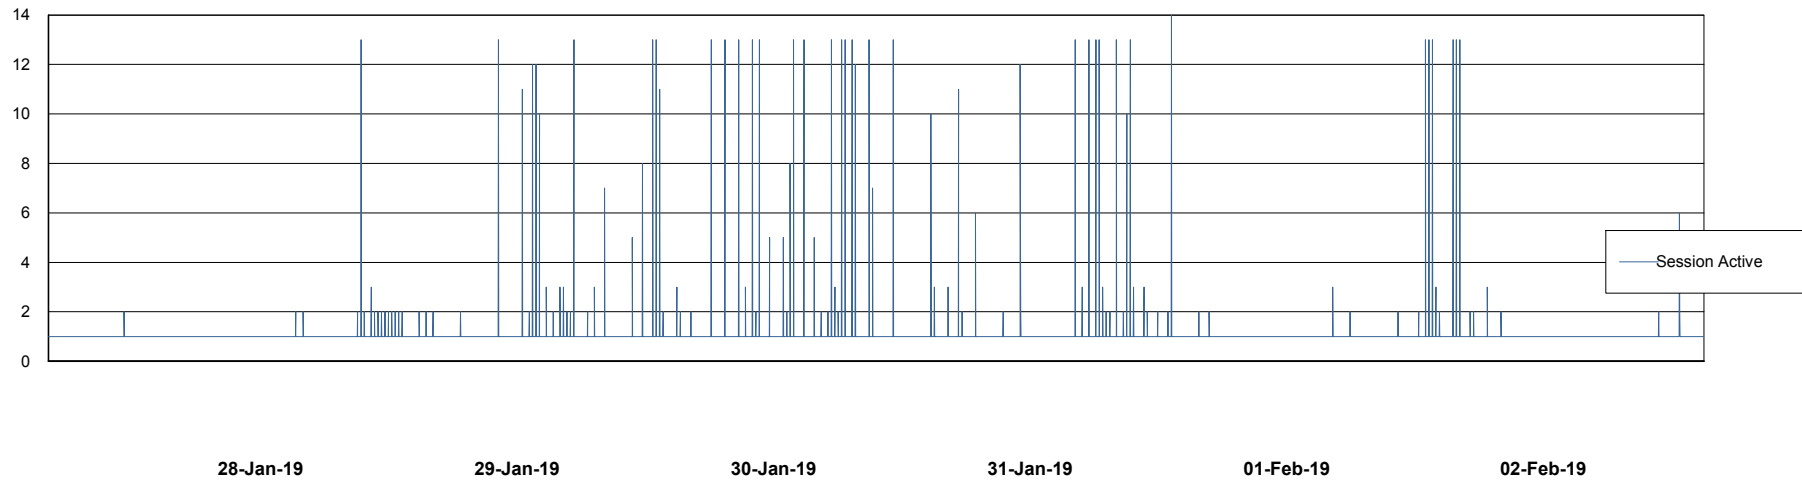

Database Performance PCODB_Standby

DB Processes Max 350
DB Sessions Max 552