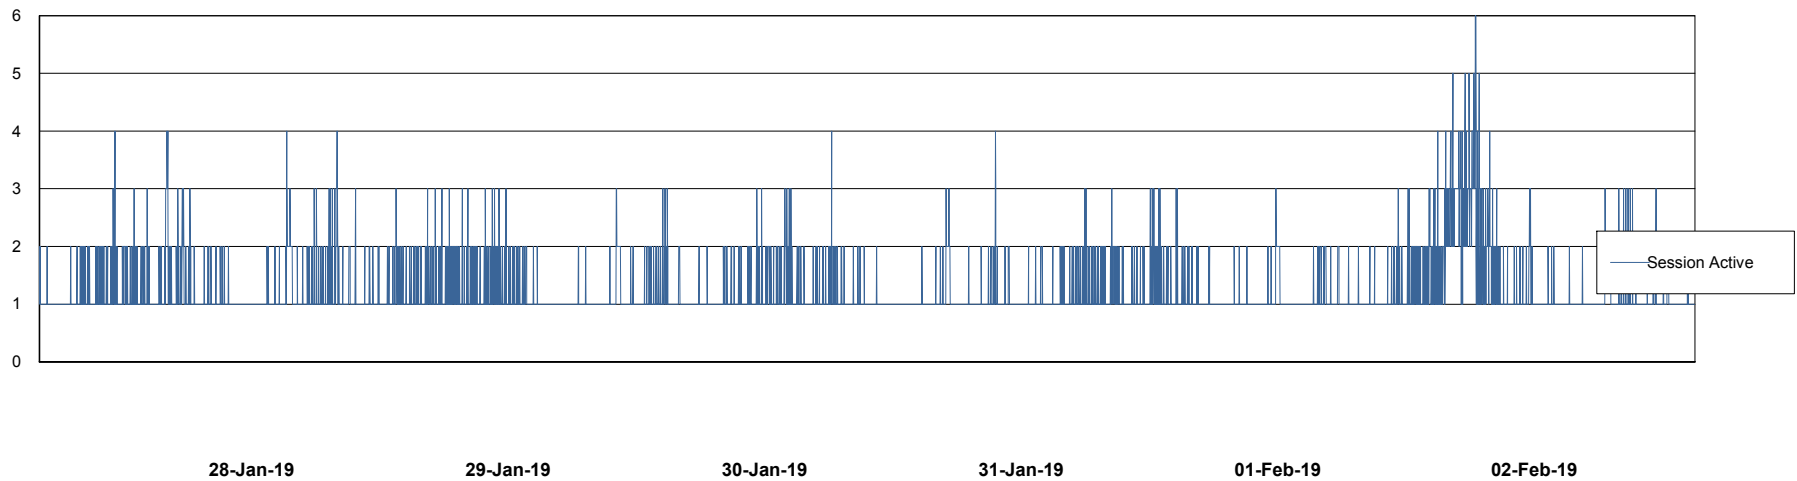

Database Performance PCODB_Production

DB Processes Max 350
DB Sessions Max 560