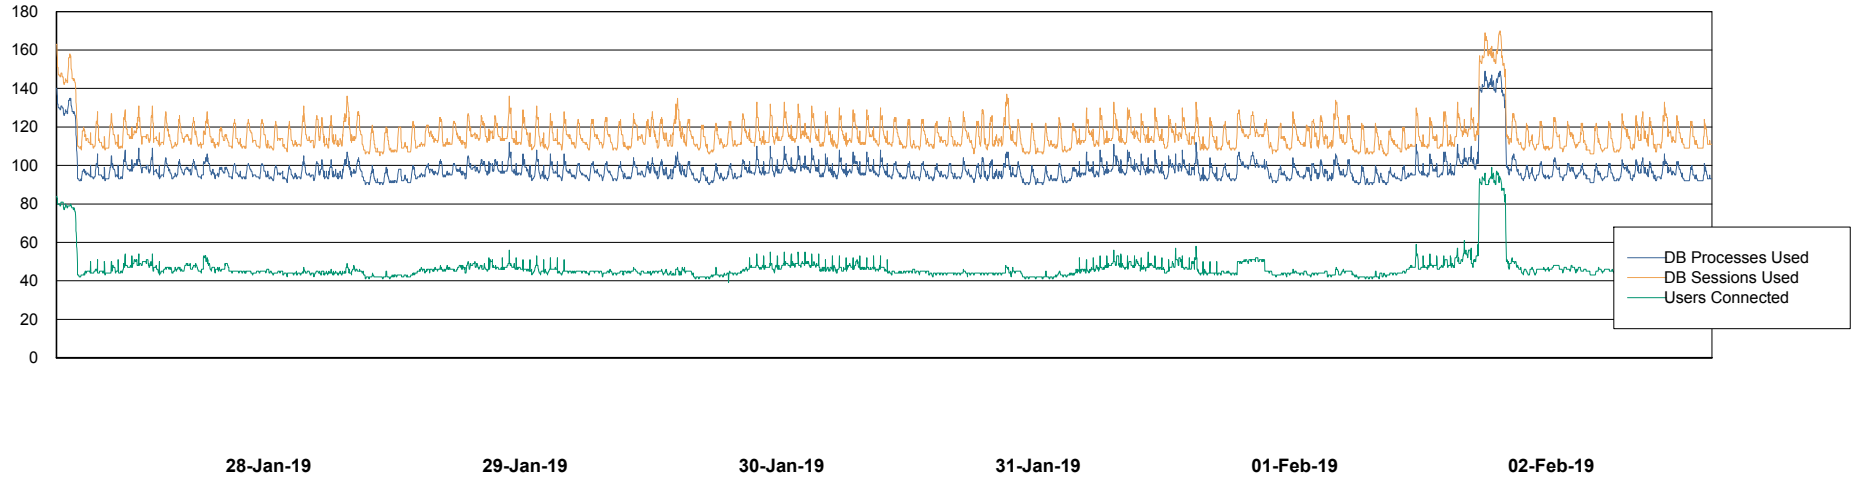

Database Performance PCODB_Production

DB Processes Max 350
DB Sessions Max 560