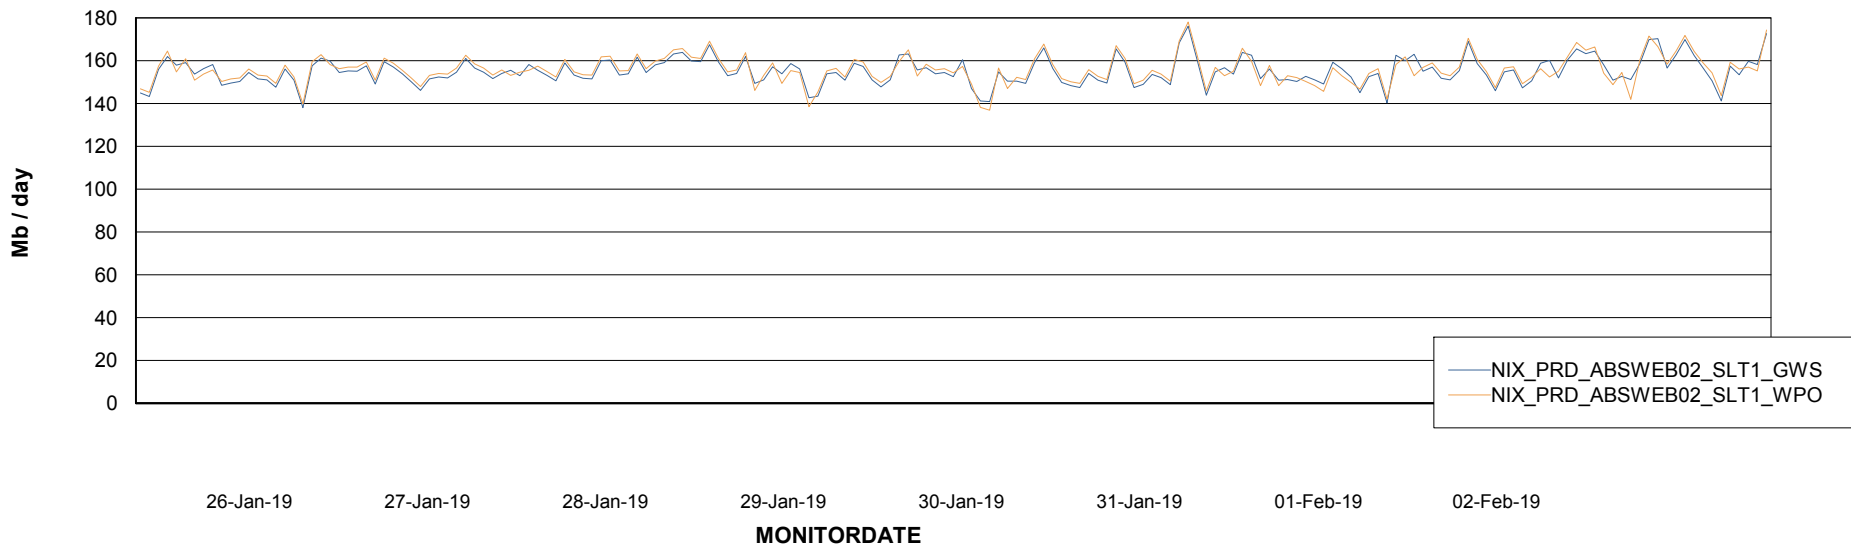

ABSolute Web Component Services

Avg memory used per ABS Web component