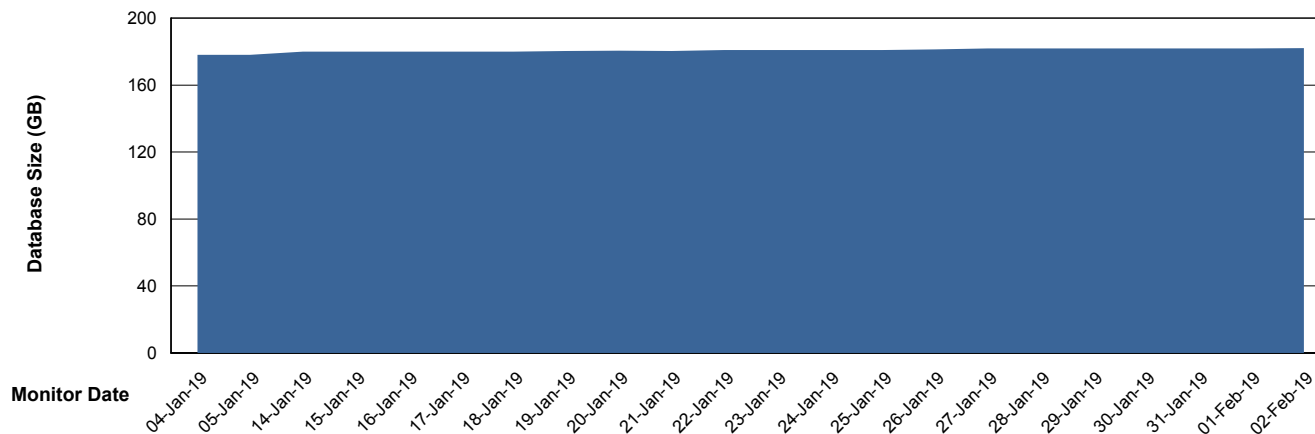

Weekly SLA Customer Report

Customer NIX_Production
Database ID 51

Database Performance NIXDB_BI

Weekly SLA Customer Report

Customer NIX_Production
Database ID 51

Database Performance NIXDB_Production

Weekly SLA Customer Report

Customer NIX_Production
Database ID 51

Database Performance NIXDB_Standby

Weekly SLA Customer Report

Customer NIX_Production
Database ID 51

DATABASE SIZE NIXDB_BI

Database growth over last month

DATABASE SIZE NIXDB_Production

Database growth over last month

Weekly SLA Customer Report

Customer NIX_Production
Database ID 51

Database Tablespace		NIXDB_BI		
Date	Tablespace Name	Filesize (Gb)	Usedsize (Gb)	Percentage free
02-Feb-19	ABSDATA	64	55	14
	INDX	64	53	17
01-Feb-19	ABSDATA	64	55	14
	INDX	64	53	17
31-Jan-19	ABSDATA	64	55	14
	INDX	64	53	17
30-Jan-19	ABSDATA	64	55	14
	INDX	64	53	17
29-Jan-19	ABSDATA	64	55	14
	INDX	64	53	17
28-Jan-19	ABSDATA	64	55	14
	INDX	64	53	17
27-Jan-19	ABSDATA	64	55	14
	INDX	64	53	17