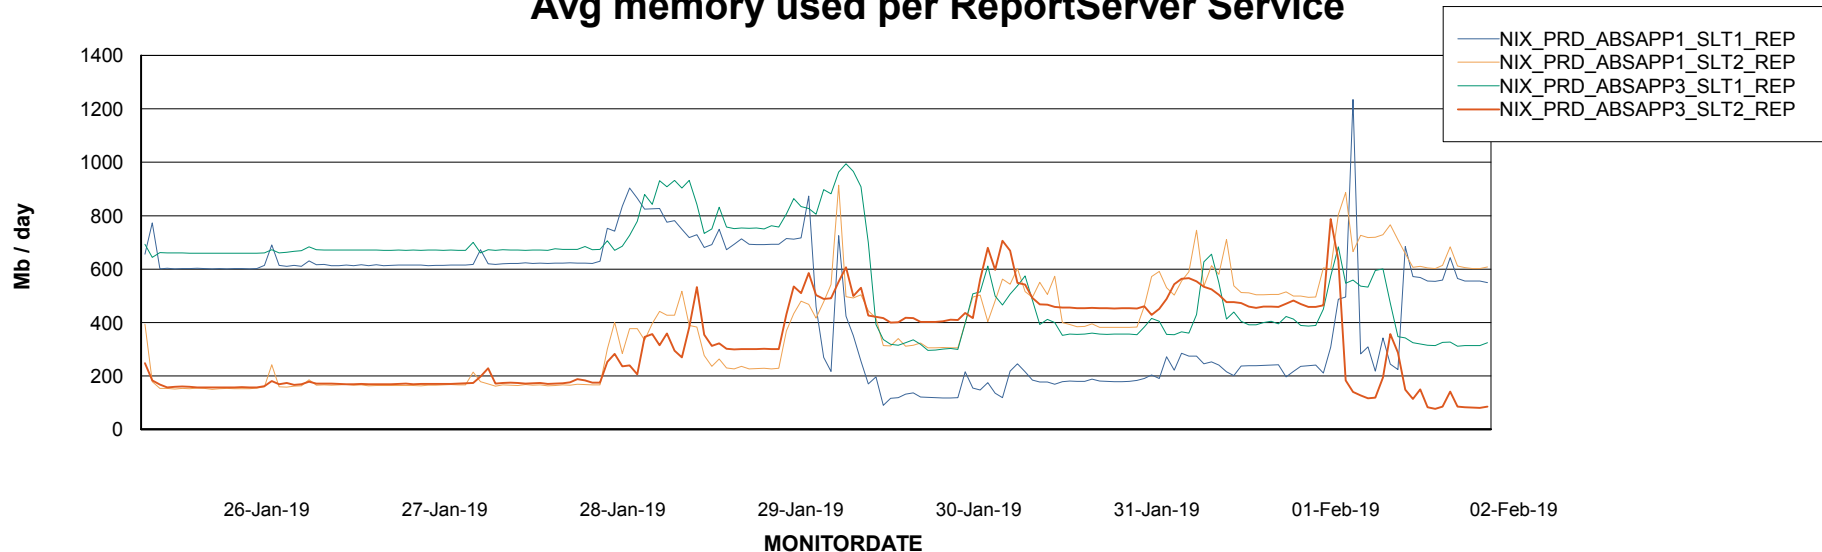

Avg users per day per ABS server

Weekly SLA Customer Report

Customer NIX_Production
Database ID 51

ABSSolute Application ReportServer Services

Avg memory used per ReportServer Service

Weekly SLA Customer Report