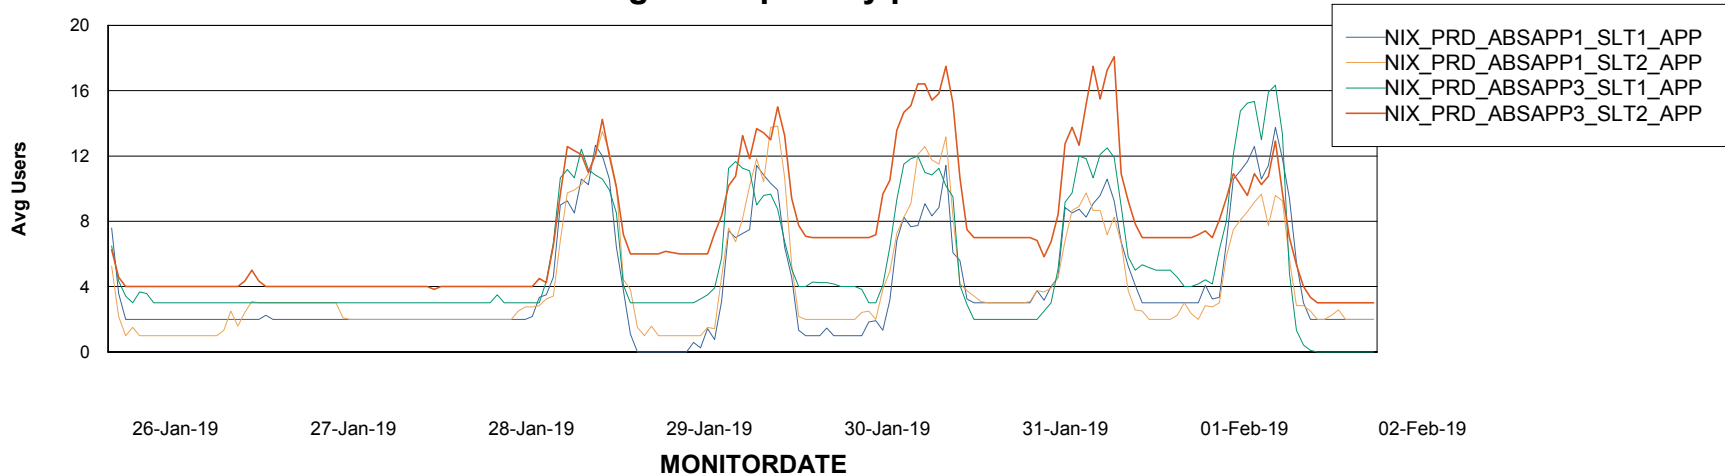

Avg users per day per ABS server