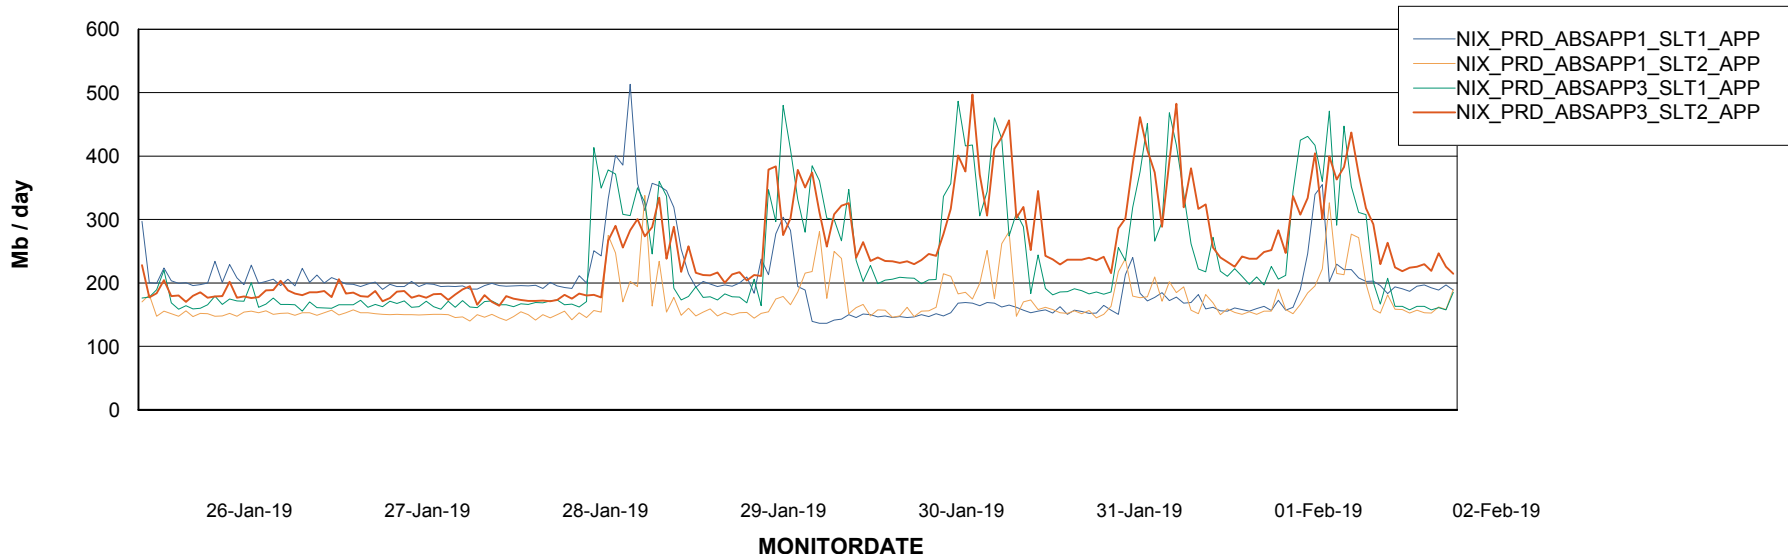

Standby Database Health NIX_Production

Recovery lag for last 7 days

Weekly SLA Customer Report

Customer NIX_Production
Database ID 51

ABSSolute Application Server Services

Avg memory used per ABS Server Service