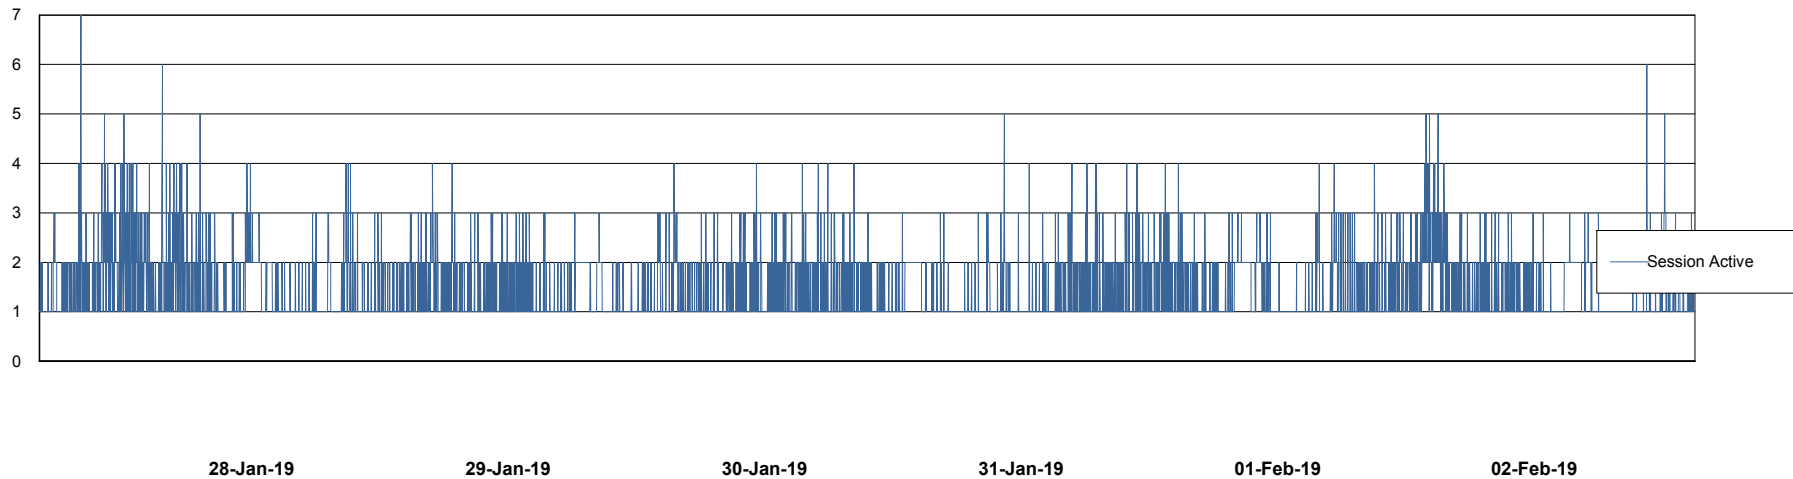

Weekly SLA Customer Report

Customer NIX_Production
Database ID 51

Database Performance NIXDB_BI

Weekly SLA Customer Report

Customer NIX_Production
Database ID 51

Database Performance NIXDB_Production

Weekly SLA Customer Report