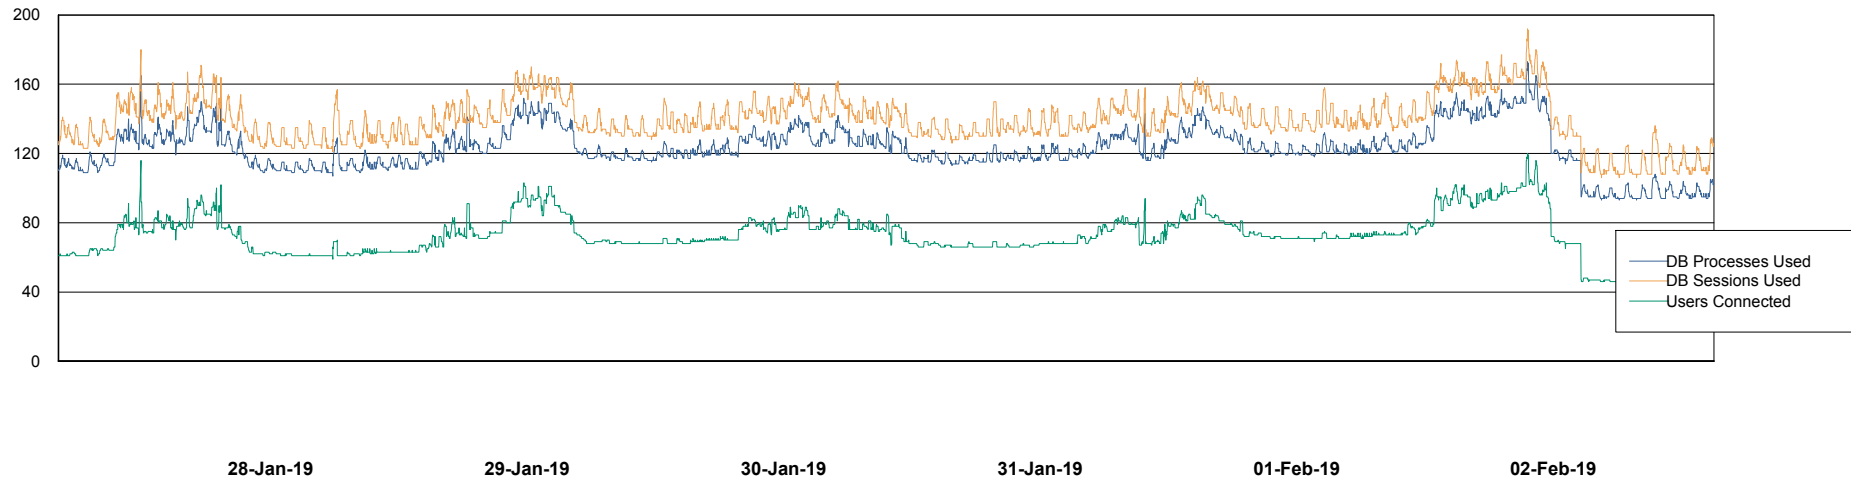

Weekly SLA Customer Report

Customer NIX_Production
Database ID 51

Database Performance NIXDB_BI

Weekly SLA Customer Report

Customer NIX_Production
Database ID 51

Database Performance NIXDB_Production

Weekly SLA Customer Report