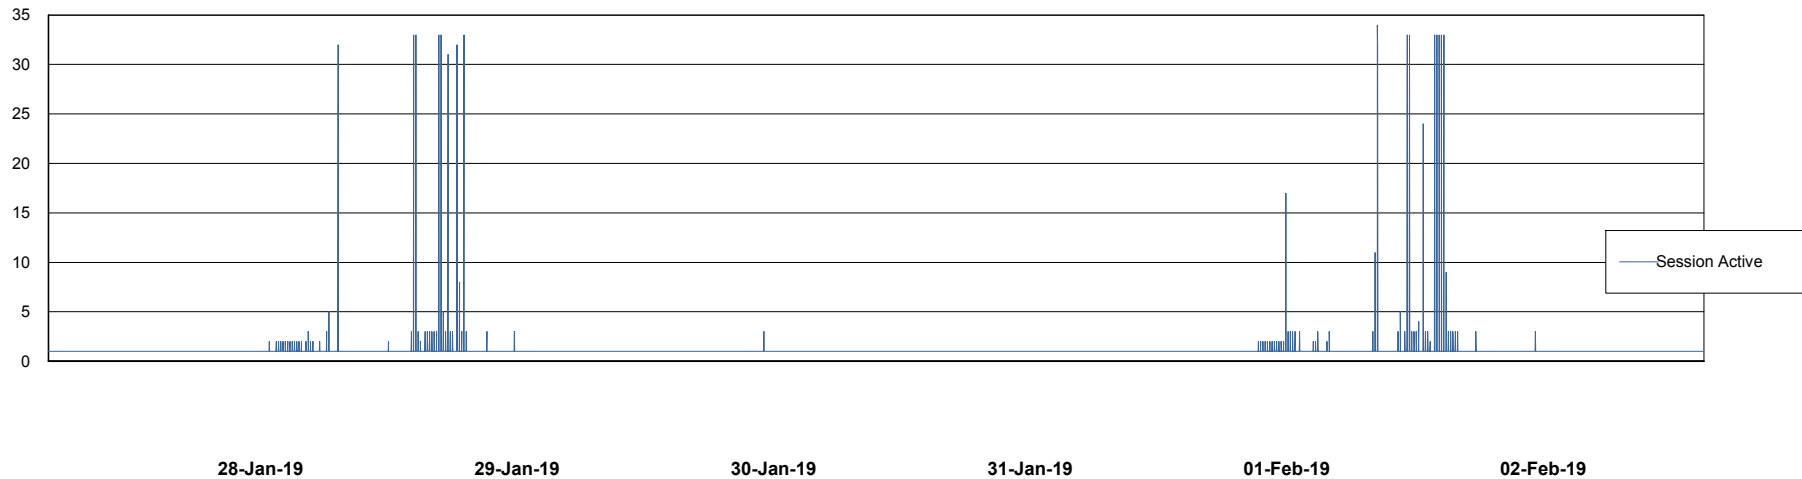

Database Performance NIXDB_Standby