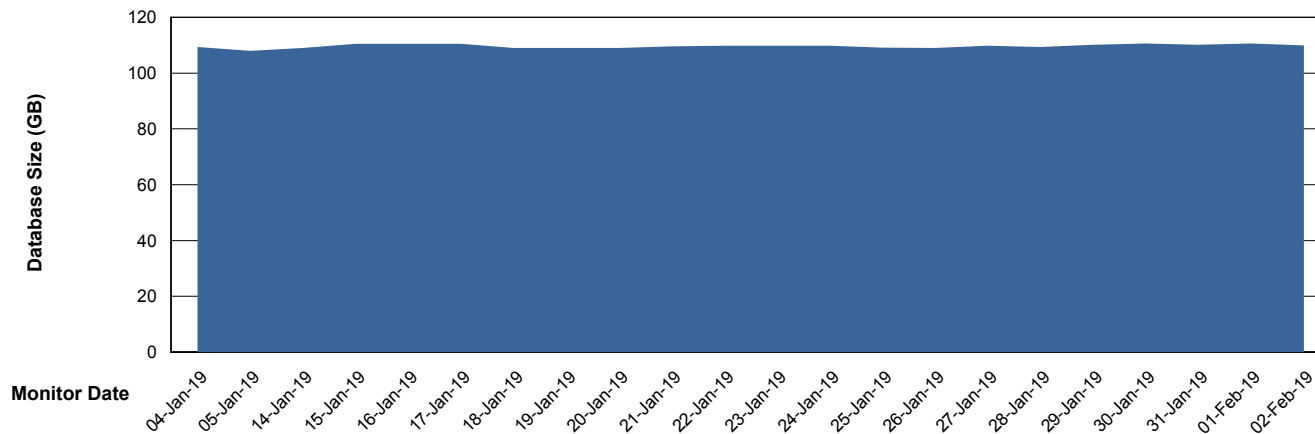

Weekly SLA Customer Report

Customer NIX_Production
Database ID 51

Database Performance NIXDB_BI

Weekly SLA Customer Report

Customer NIX_Production
Database ID 51

Database Performance NIXDB_Production

Weekly SLA Customer Report

Customer NIX_Production
Database ID 51

Database Performance NIXDB_Standby

Weekly SLA Customer Report

Customer NIX_Production
Database ID 51

DATABASE SIZE NIXDB_BI

Database growth over last month

DATABASE SIZE NIXDB_Production

Database growth over last month

Weekly SLA Customer Report

Customer NIX_Production
Database ID 51

Database Tablespace		NIXDB_BI		
Date	Tablespace Name	Filesize (Gb)	Usedsize (Gb)	Percentage free
02-Feb-19	ABSDATA	64	55	14
	INDX	64	53	17
01-Feb-19	ABSDATA	64	55	14
	INDX	64	53	17
31-Jan-19	ABSDATA	64	55	14
	INDX	64	53	17
30-Jan-19	ABSDATA	64	55	14
	INDX	64	53	17
29-Jan-19	ABSDATA	64	55	14
	INDX	64	53	17
28-Jan-19	ABSDATA	64	55	14
	INDX	64	53	17
27-Jan-19	ABSDATA	64	55	14
	INDX	64	53	17