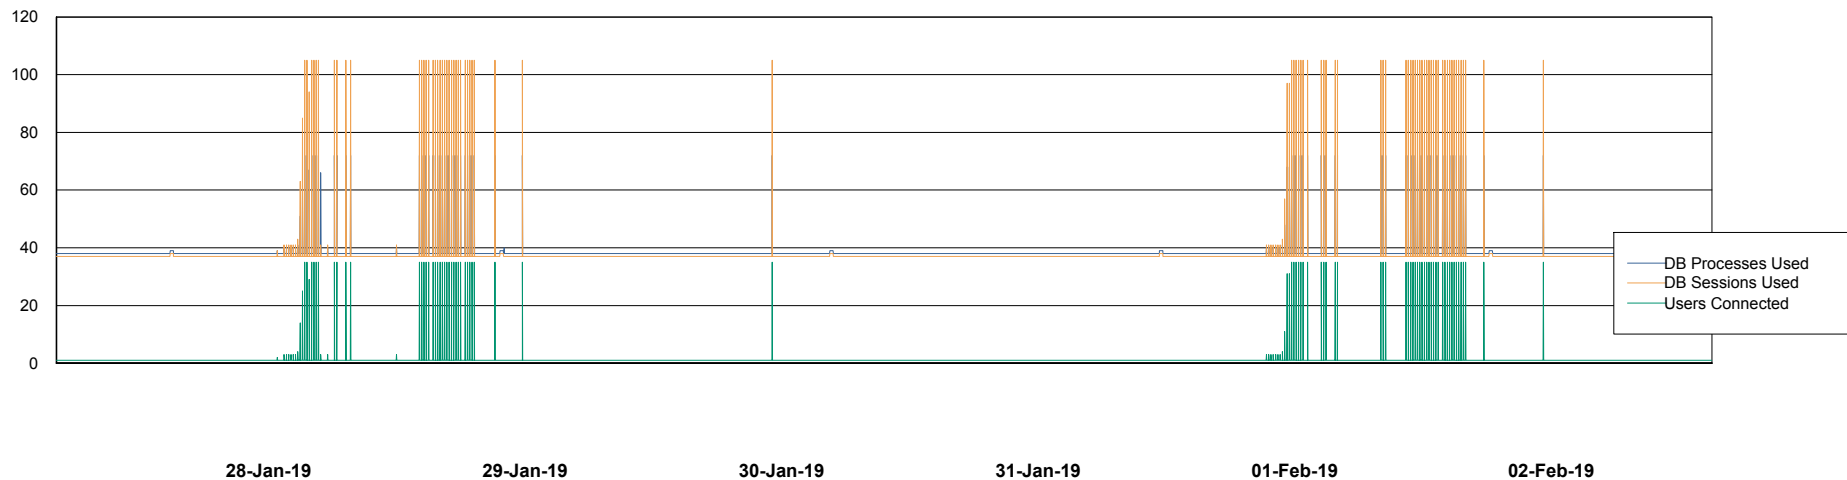

Weekly SLA Customer Report

Customer NIX_Production
Database ID 51

Database Performance NIXDB_BI

Weekly SLA Customer Report

Customer NIX_Production
Database ID 51

Database Performance NIXDB_Production

Weekly SLA Customer Report

Customer NIX_Production
Database ID 51

Database Performance NIXDB_Standby

Weekly SLA Customer Report

Customer NIX_Production
Database ID 51

DATABASE SIZE NIXDB_BI

Database growth over last month

DATABASE SIZE NIXDB_Production