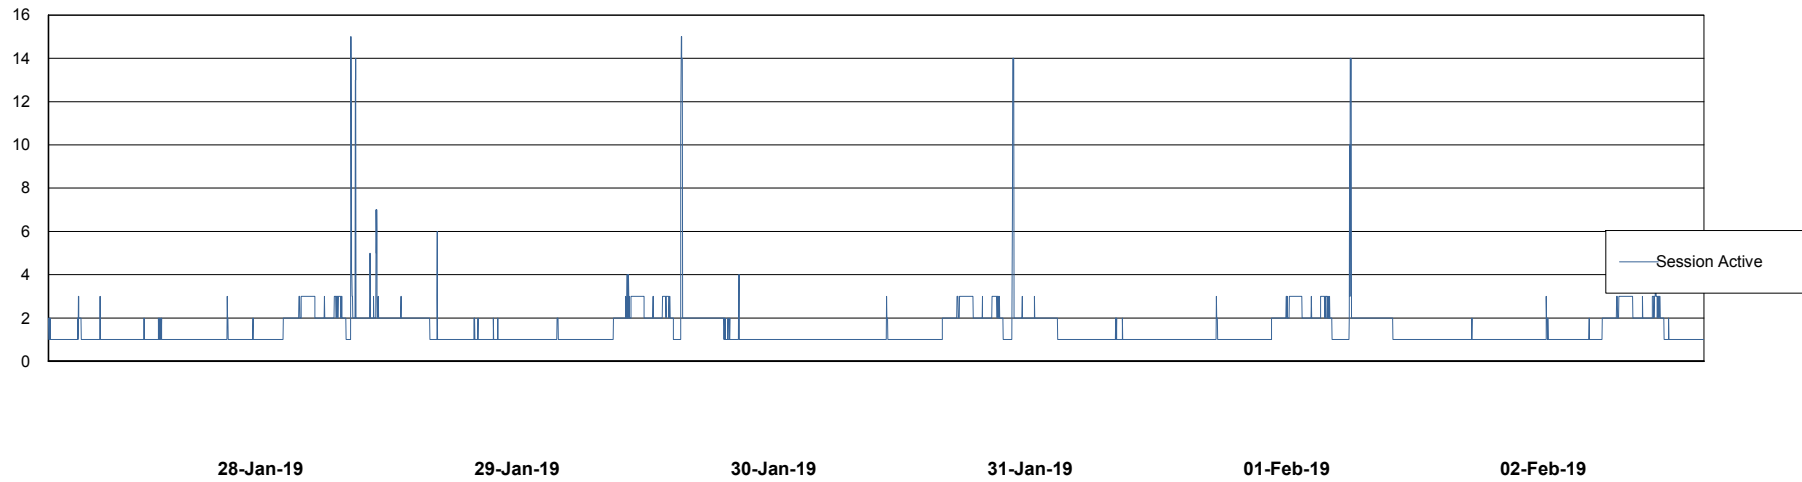

Database Performance LLGDB_Standby

DB Processes Max 1,000
DB Sessions Max 1,536

Weekly SLA Customer Report

Customer LLG_Production
Database ID 53

Database Performance LLGDBBI_Production

DB Processes Max 500
DB Sessions Max 780

Weekly SLA Customer Report

Customer LLG_Production
 Database ID 53

DATABASE SIZE LLGDB_Production

Database growth over last month

DATABASE SIZE LLGDBBI_Production

Database growth over last month

Weekly SLA Customer Report