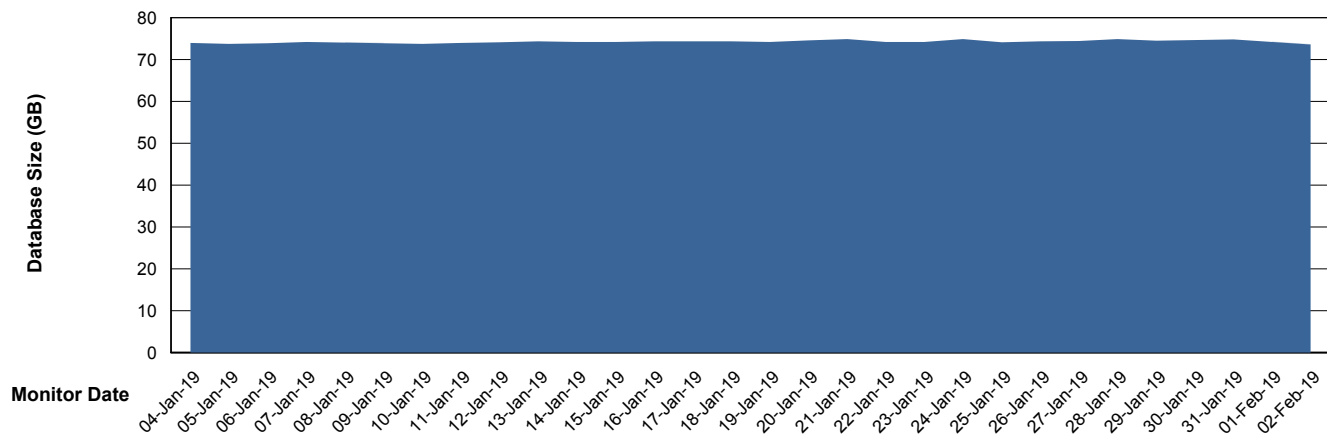

Weekly SLA Customer Report

Customer LLG_Production
 Database ID 53

DATABASE SIZE LLGDB_Production

Database growth over last month

DATABASE SIZE LLGDBBI_Production

Database growth over last month

Weekly SLA Customer Report