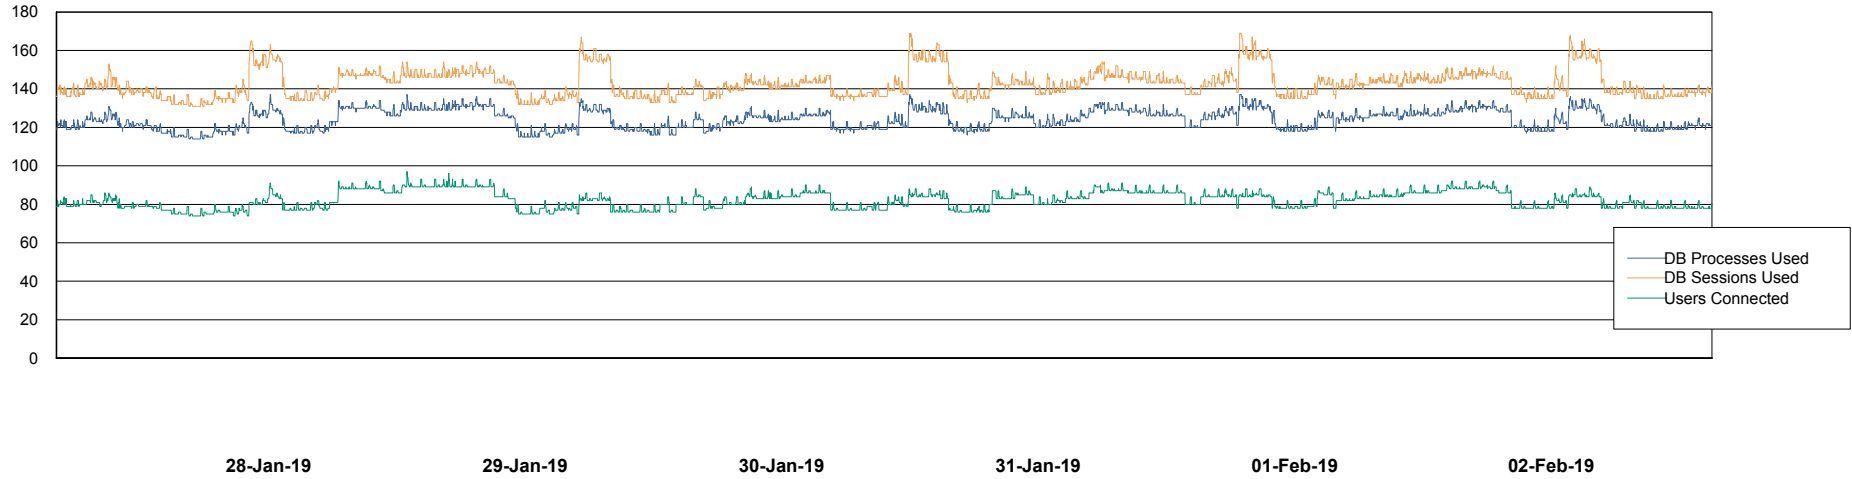

Database Performance LLGDB_Production

DB Processes Max 520
DB Sessions Max 804