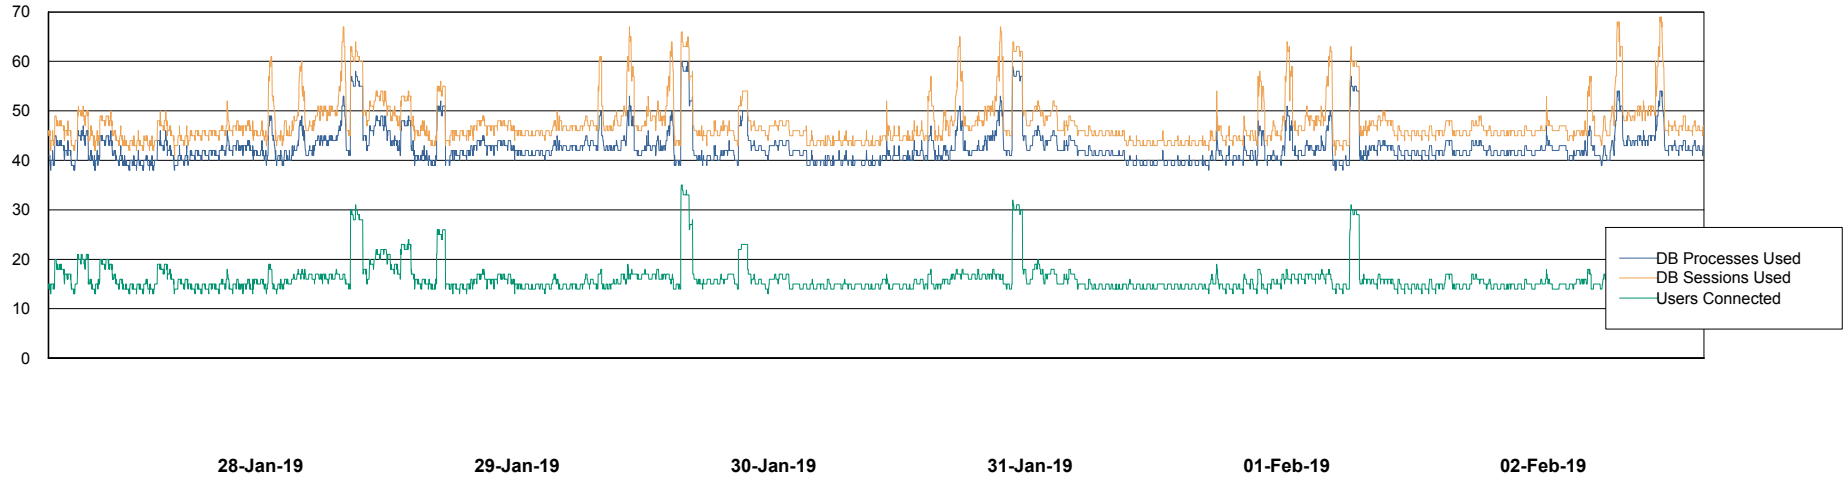

Database Performance LLGDB_Standby

DB Processes Max 1,000
DB Sessions Max 1,536

Weekly SLA Customer Report

Customer LLG_Production
Database ID 53

Database Performance LLGDBBI_Production

DB Processes Max 500
DB Sessions Max 780