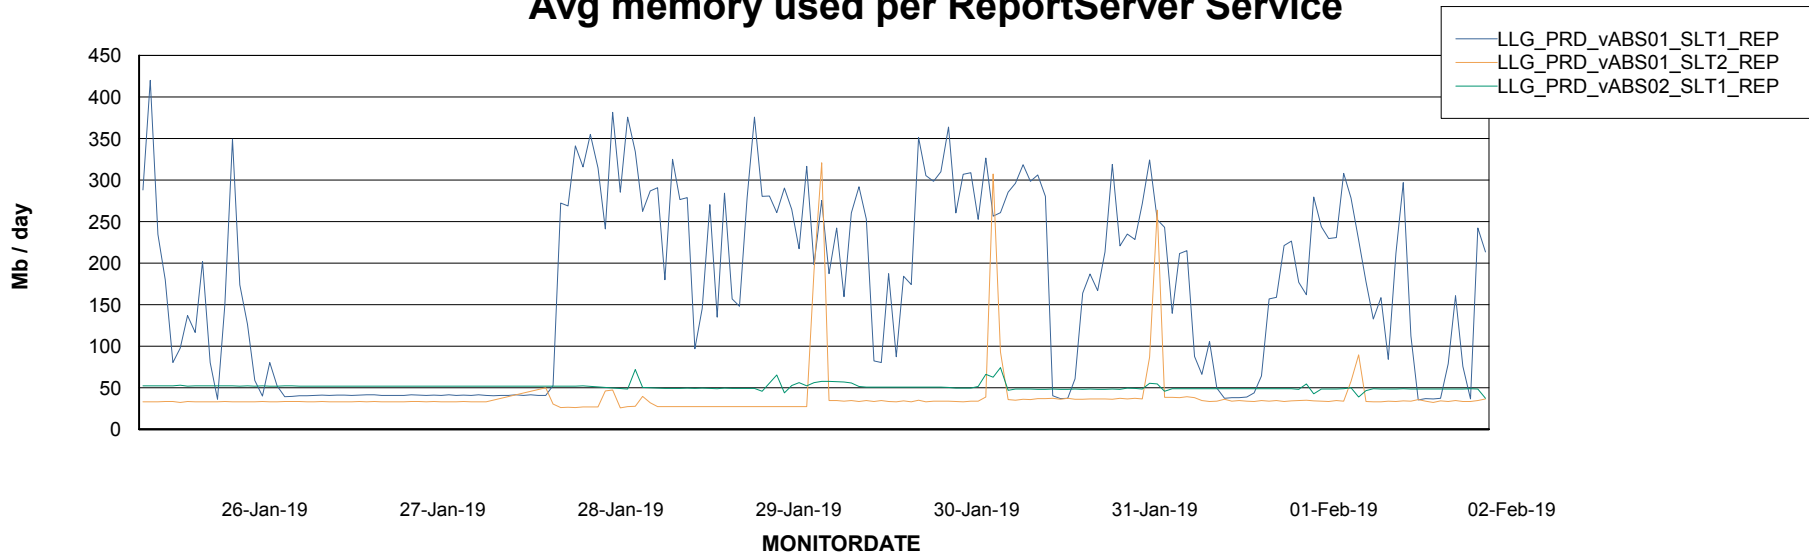

ABSSolute Application ReportServer Services

Avg memory used per ReportServer Service