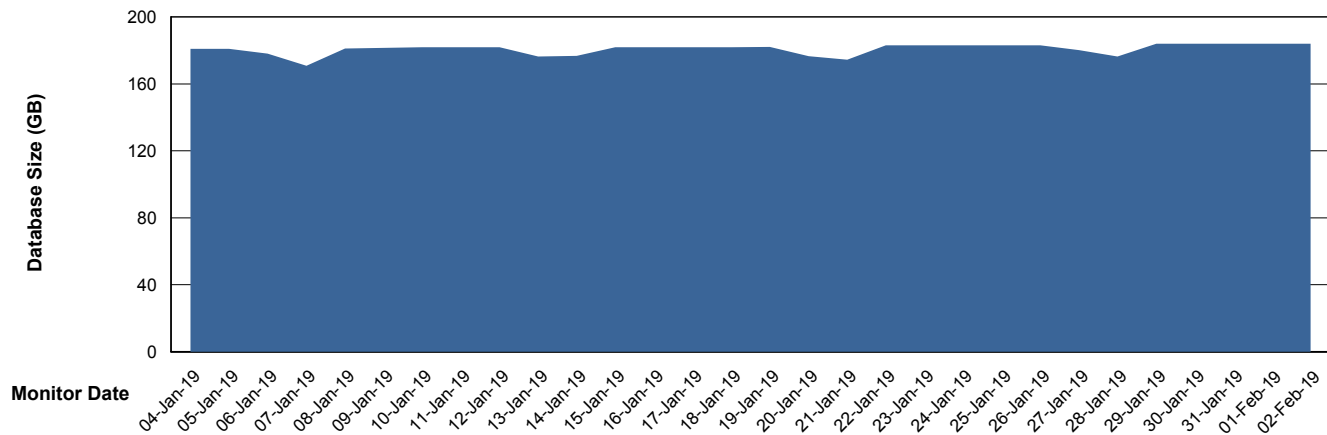

Database Performance LLGDB_Standby

DB Processes Max 1,000
DB Sessions Max 1,536

Weekly SLA Customer Report

Customer LLG_Production
Database ID 53

Database Performance LLGDBBI_Production

DB Processes Max 500
DB Sessions Max 780

Weekly SLA Customer Report

Customer LLG_Production
 Database ID 53

DATABASE SIZE LLGDB_Production

Database growth over last month

DATABASE SIZE LLGDBBI_Production

Database growth over last month

Weekly SLA Customer Report