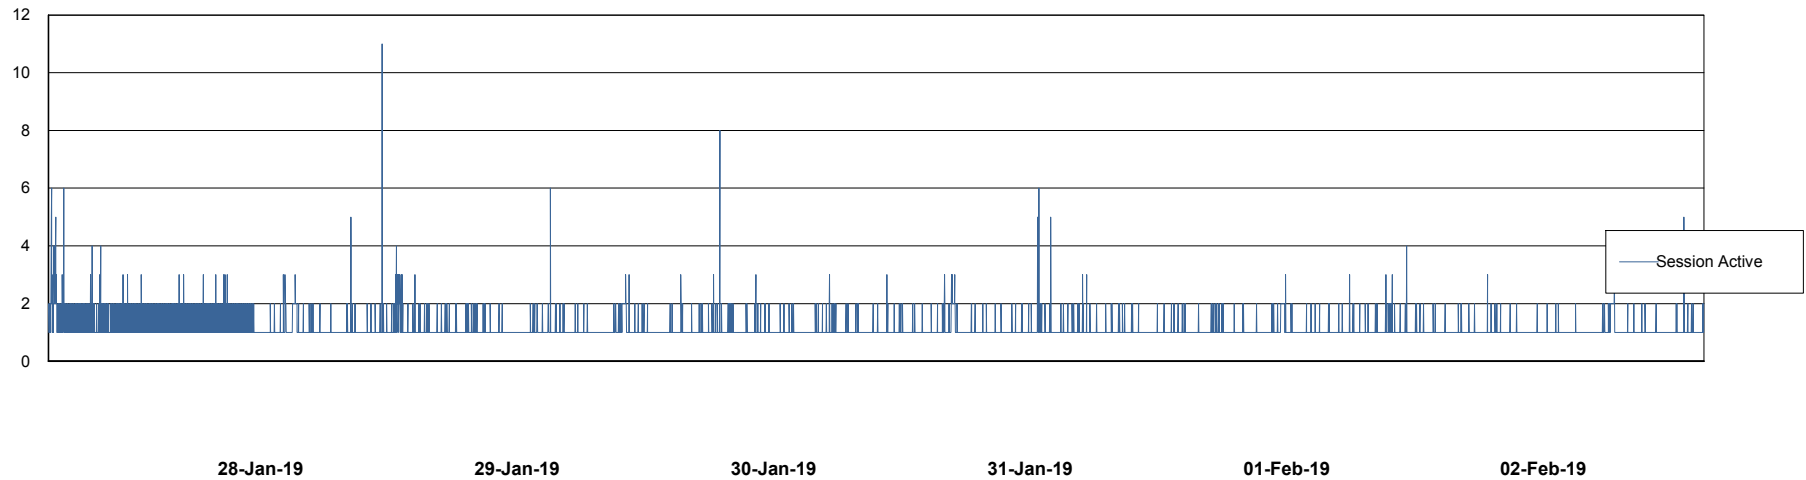

Database Performance LLGDB_Standby

DB Processes Max 1,000
DB Sessions Max 1,536