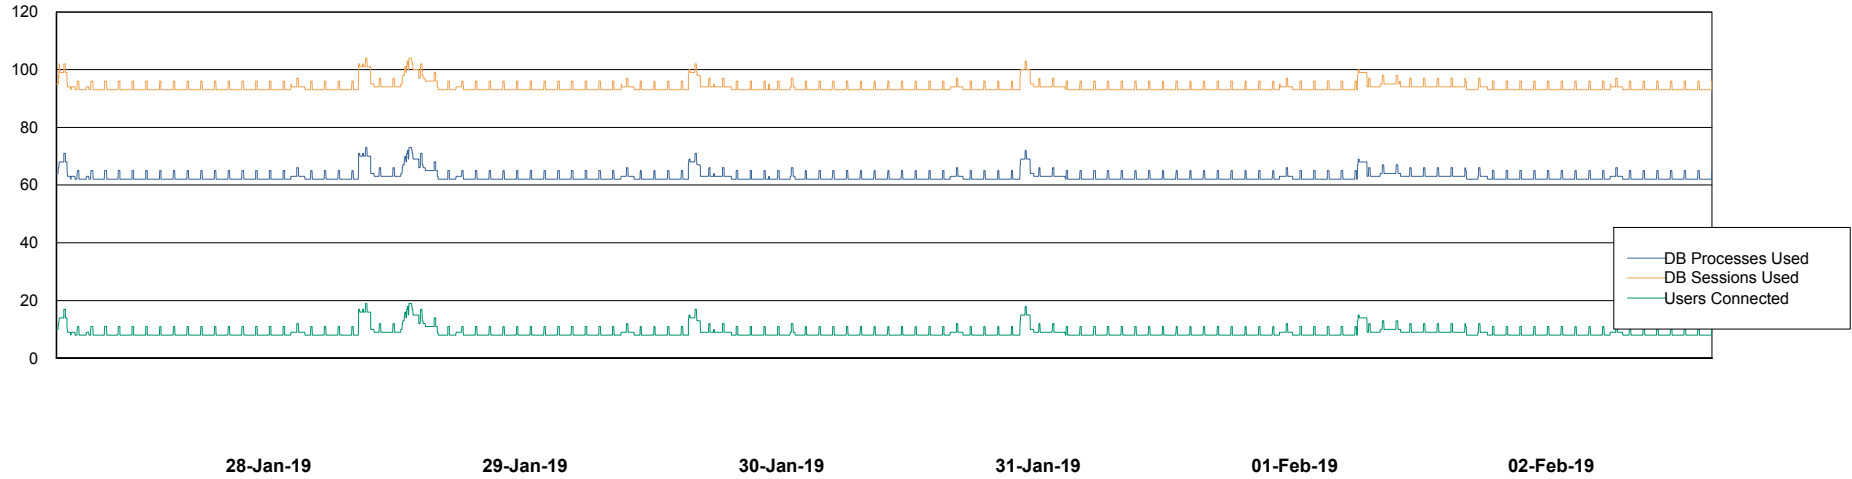

Database Performance LLGDB_Standby

DB Processes Max 1,000
DB Sessions Max 1,536