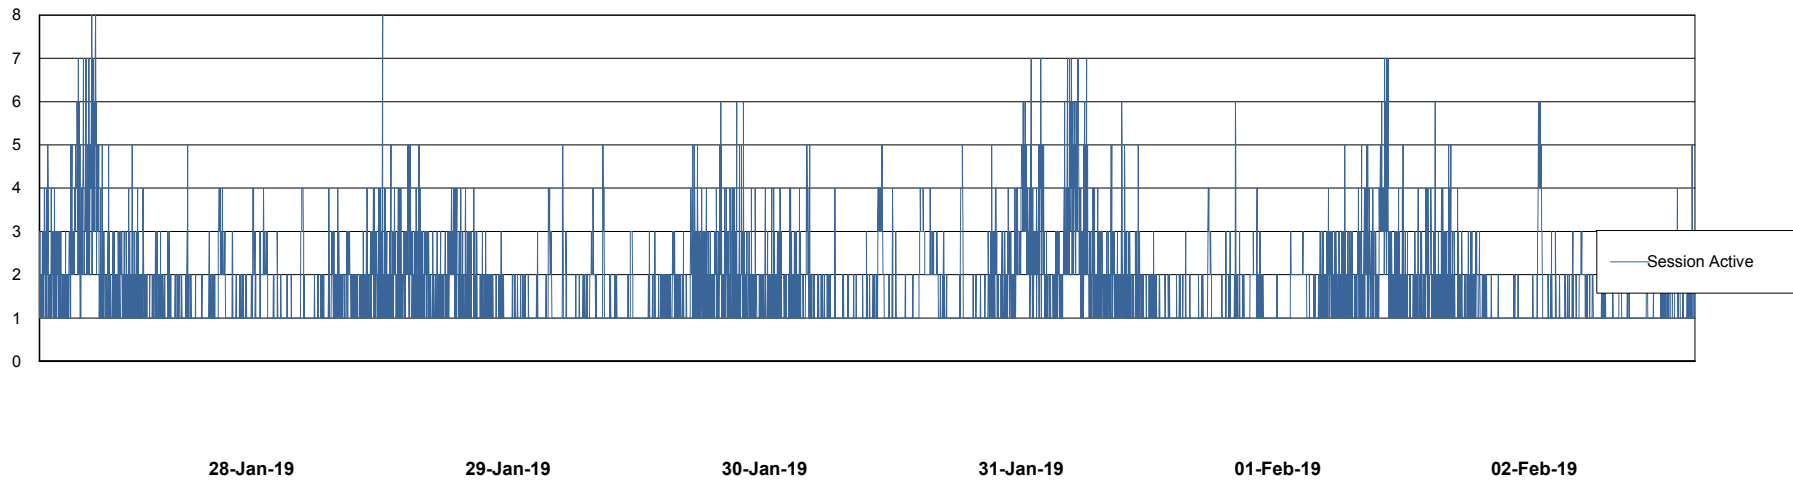

Weekly SLA Customer Report

Customer LLG_Production
Database ID 53

Harddisk Usage LLG_PRD_vABS02

	Free disk space on c: (%)	Total disk space on c: (Gb)	Free disk space on d: (%)	Total disk space on d: (Gb)
02-Feb-19	23	170	64	150
01-Feb-19	23	170	64	150
31-Jan-19	23	170	64	150
30-Jan-19	24	170	64	150
29-Jan-19	25	170	64	150
28-Jan-19	26	170	64	150
27-Jan-19	26	170	64	150

Weekly SLA Customer Report

Customer LLG_Production
Database ID 53

Database Performance LLGDB_Production

DB Processes Max 520
DB Sessions Max 804

Weekly SLA Customer Report

Customer LLG_Production
Database ID 53