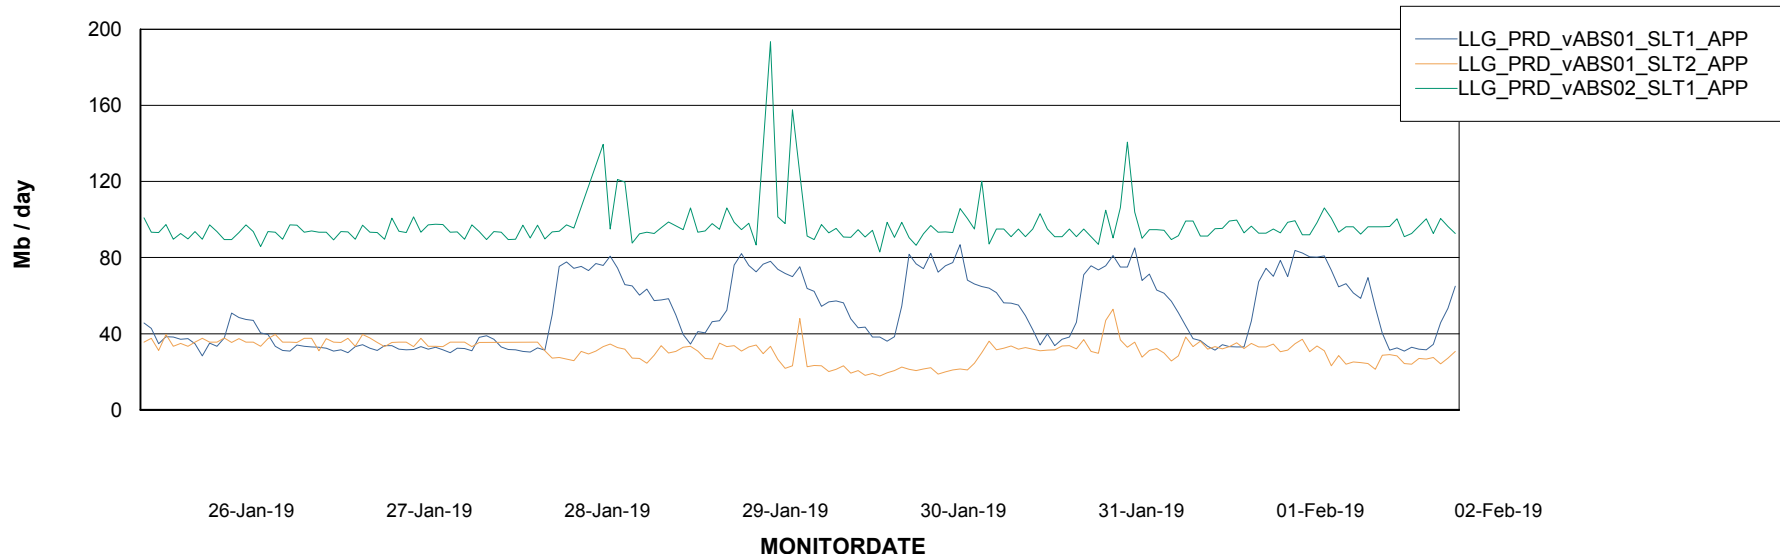

ABSSolute Application Server Services

Avg memory used per ABS Server Service