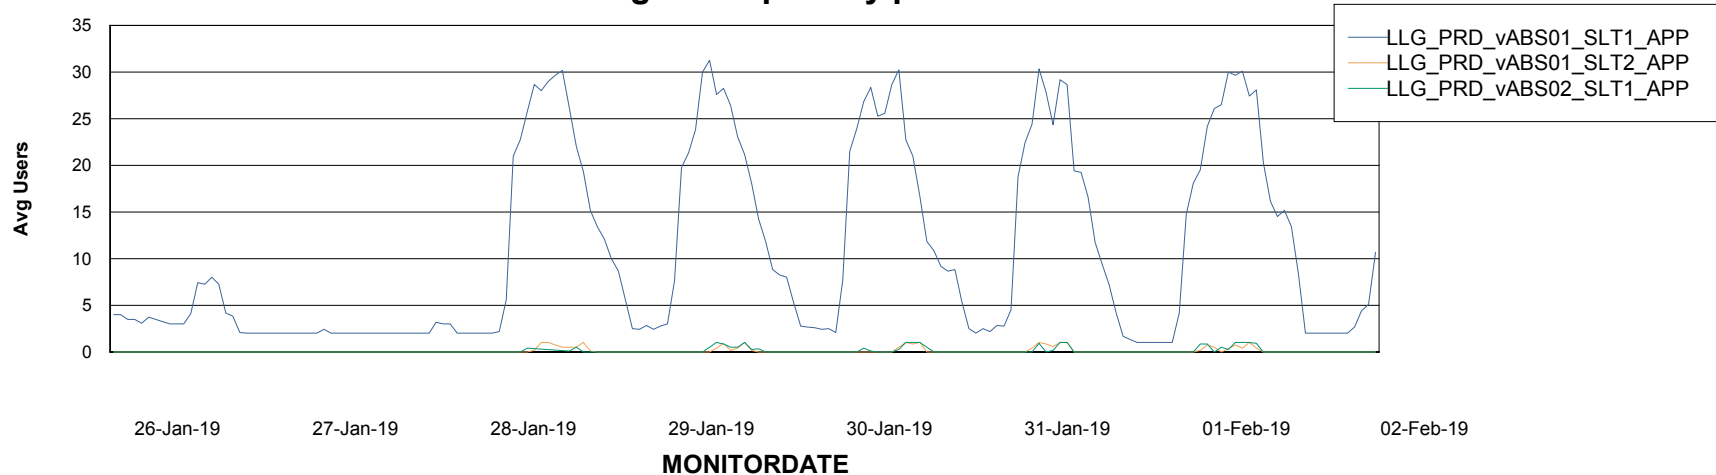

Weekly SLA Customer Report

Customer LLG_Production
Database ID 53

ABSSolute Application Server Services

Avg memory used per ABS Server Service

Avg users per day per ABS server

Weekly SLA Customer Report

Customer LLG_Production
Database ID 53