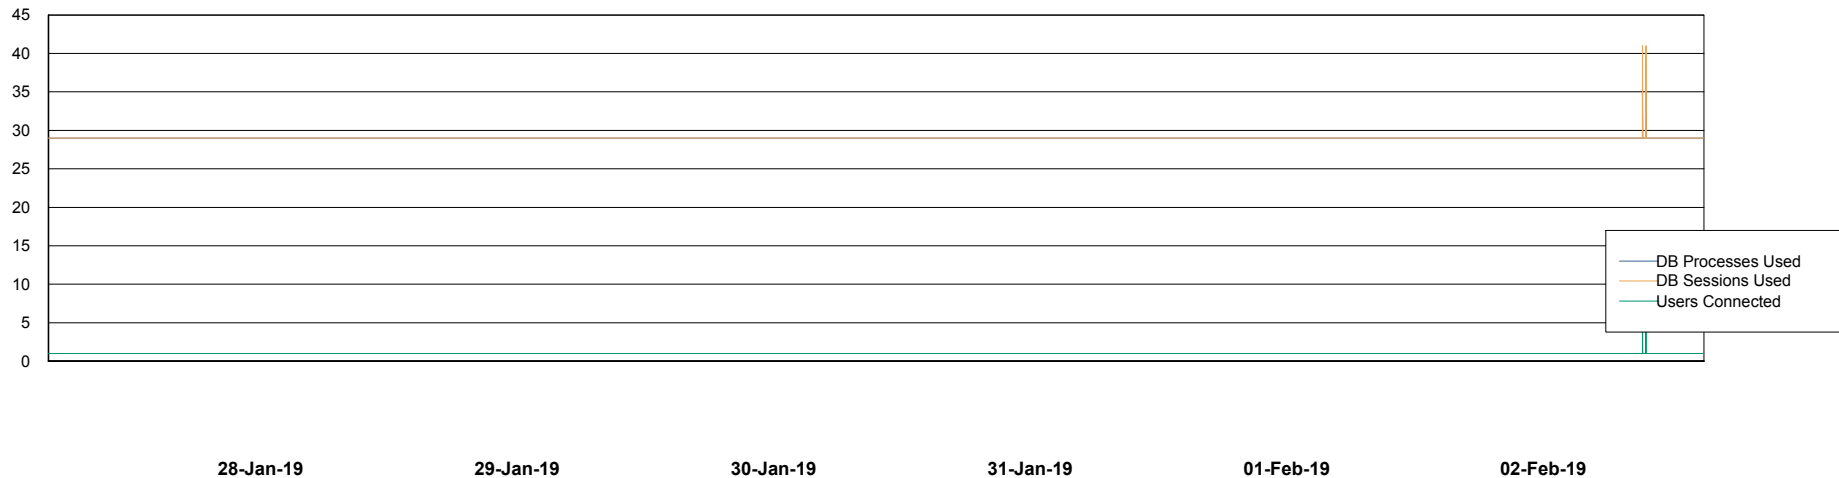

Database Performance KLADB_Standby

DB Processes Max 500
DB Sessions Max 772