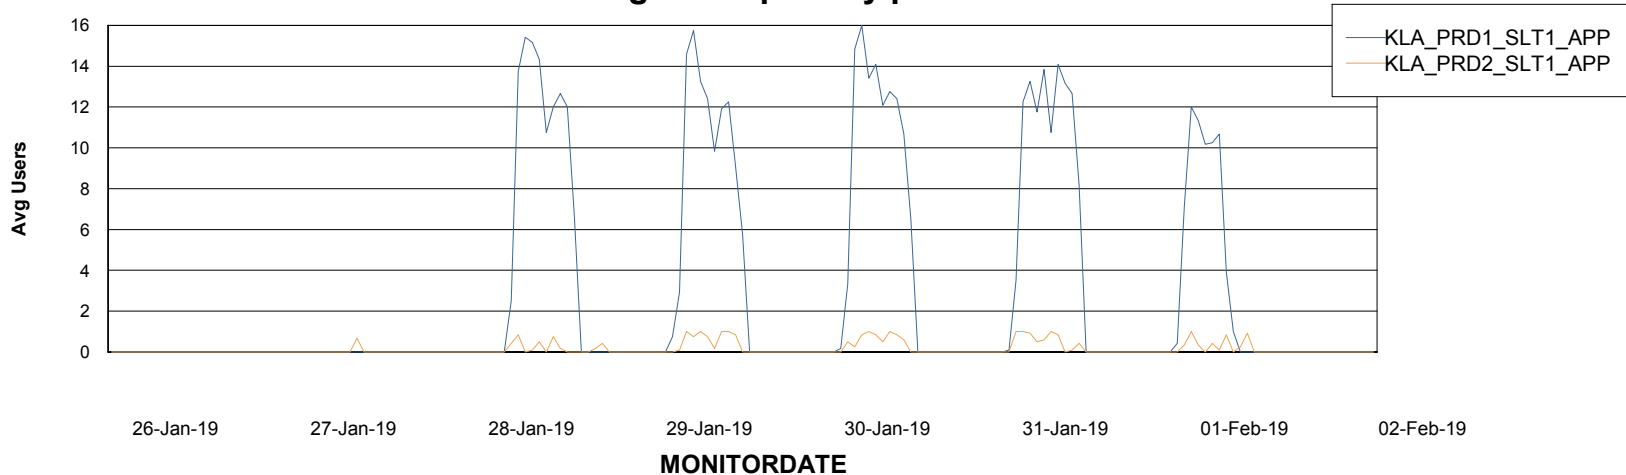

Avg users per day per ABS server