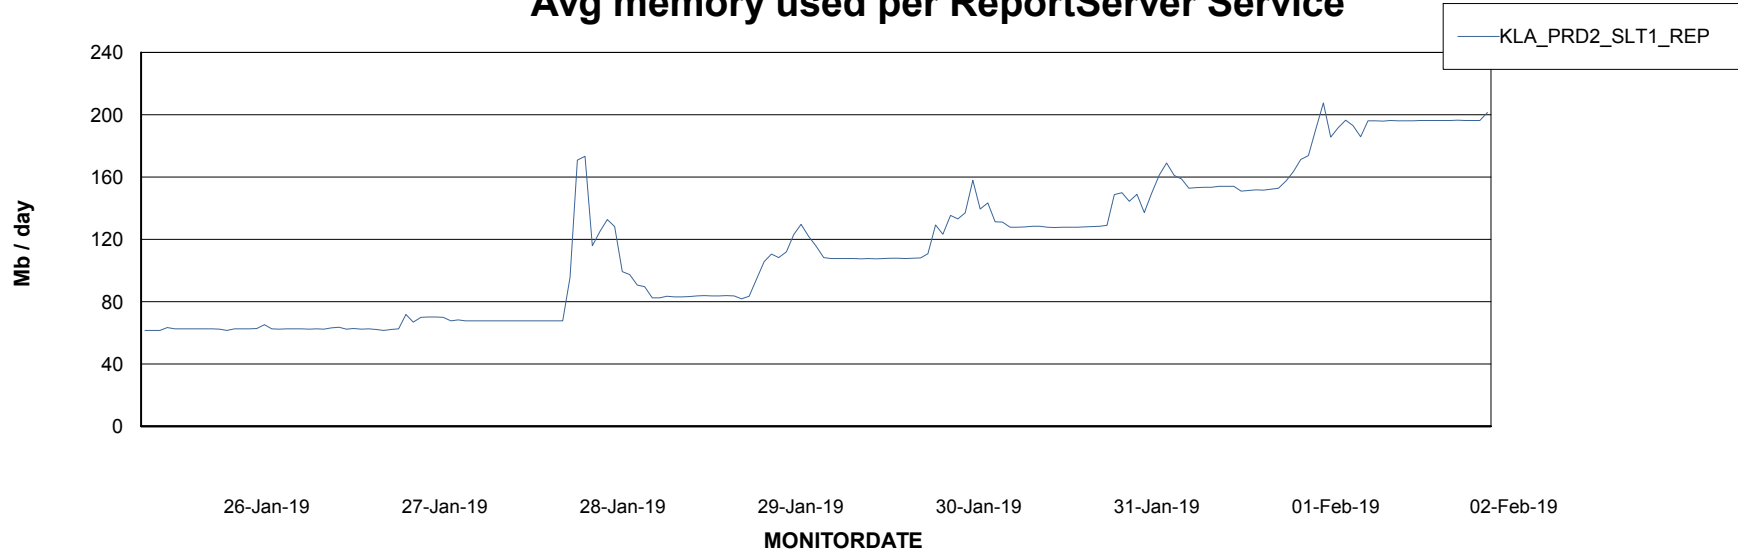

ABSSolute Application ReportServer Services

Avg memory used per ReportServer Service