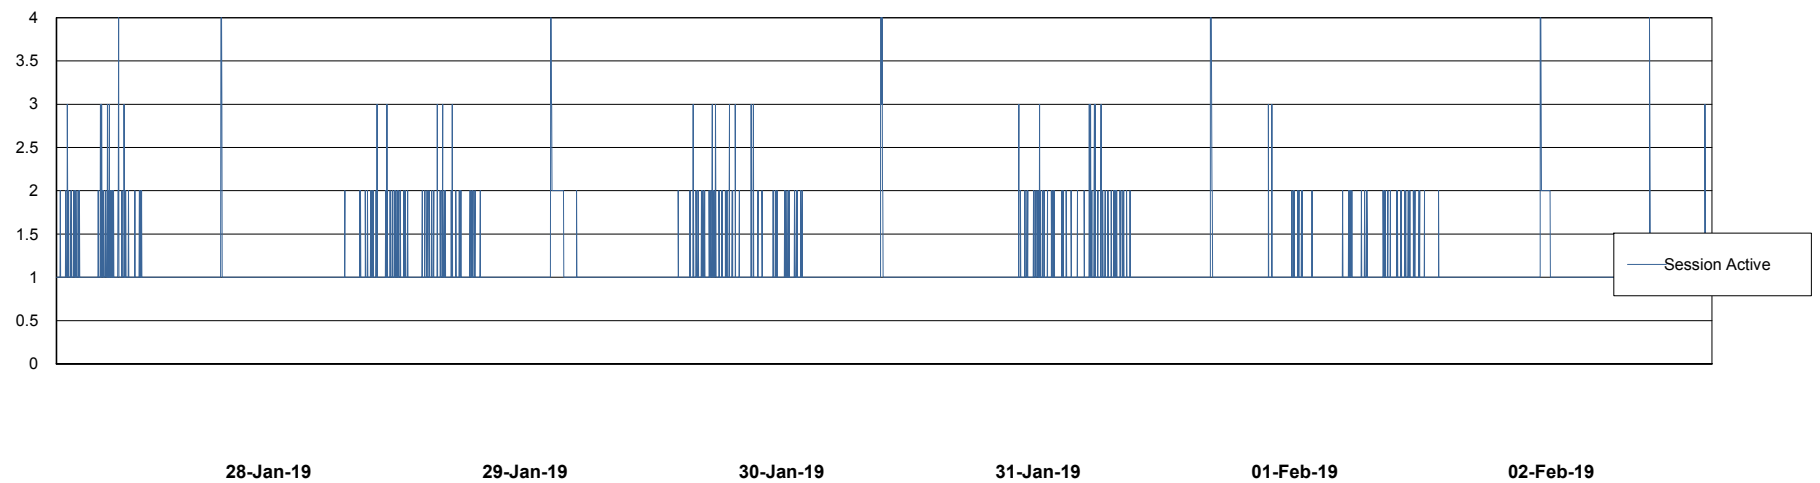

Database Performance KLADB_Production

DB Processes Max 500
DB Sessions Max 772