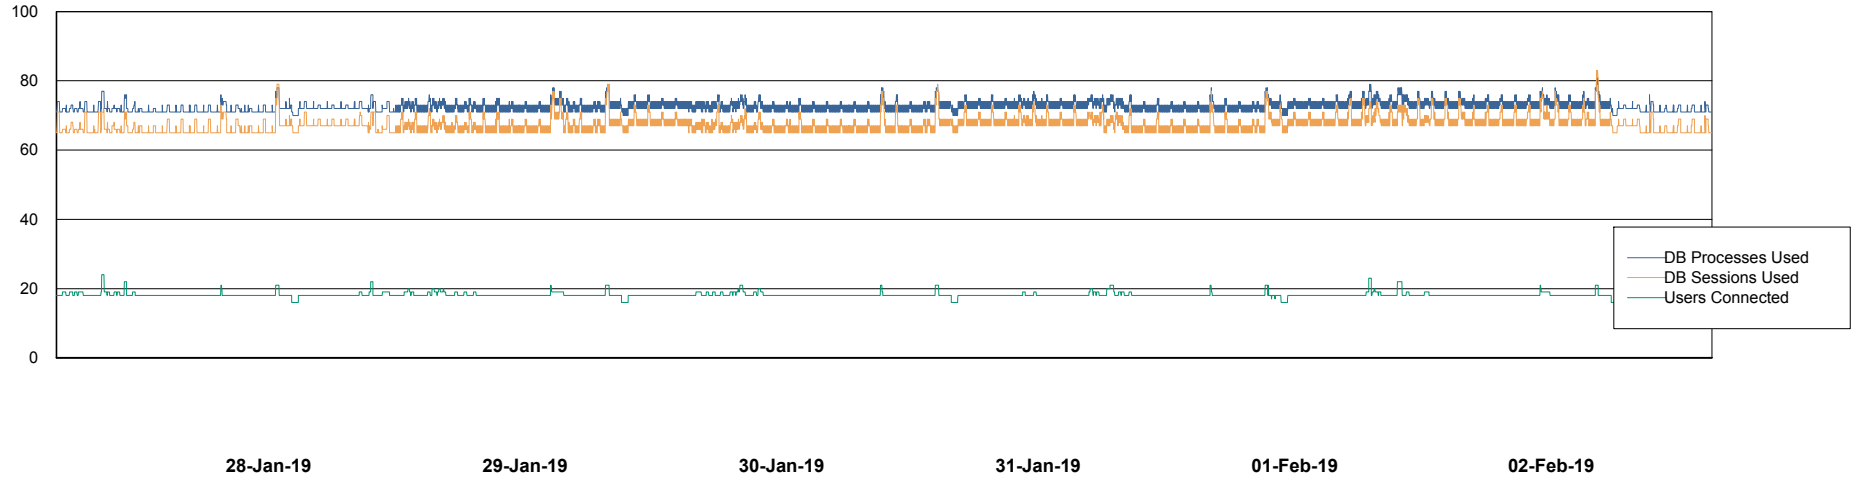

Database Performance KLADB_Production

DB Processes Max 500
DB Sessions Max 772