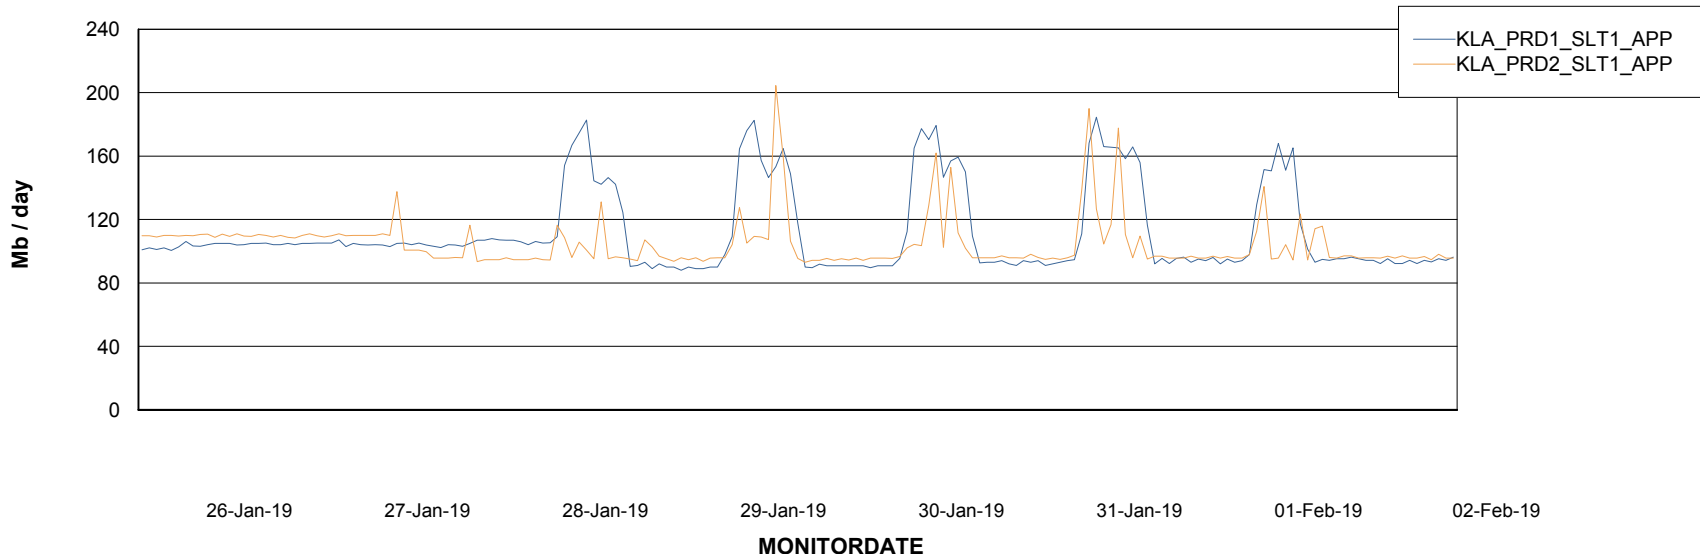

ABSSolute Application Server Services

Avg memory used per ABS Server Service