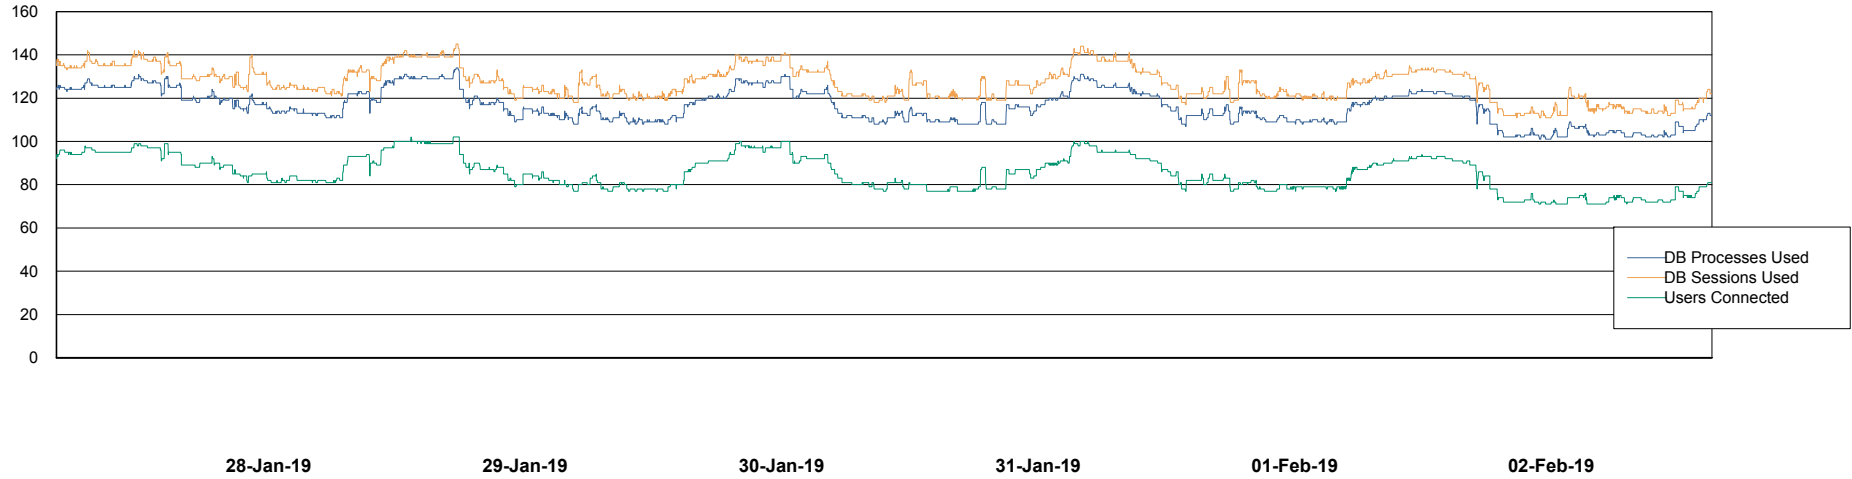

Harddisk Usage FIS_PRD_ORACLE2

	Free disk space on c: (%)	Total disk space on c: (Gb)	Free disk space on l: (%)	Total disk space on l: (Gb)	Free disk space on o: (%)	Total disk space on o: (Gb)
02-Feb-19	70	279	19	279	7	373
01-Feb-19	70	279	19	279	7	373
31-Jan-19	70	279	19	279	7	373
30-Jan-19	70	279	19	279	7	373
29-Jan-19	70	279	19	279	7	373
28-Jan-19	70	279	19	279	7	373
27-Jan-19	70	279	19	279	7	373

Weekly SLA Customer Report

Customer FIS_Production
Database ID 46

Database Performance FISDB_Production

DB Processes Max 150
DB Sessions Max 264

Weekly SLA Customer Report

Customer FIS_Production
Database ID 46

Database Performance FISDB_Standby

DB Processes Max 150
DB Sessions Max 264

Weekly SLA Customer Report

Customer FIS_Production
 Database ID 46

DATABASE SIZE FISDB_Production

Database growth over last month