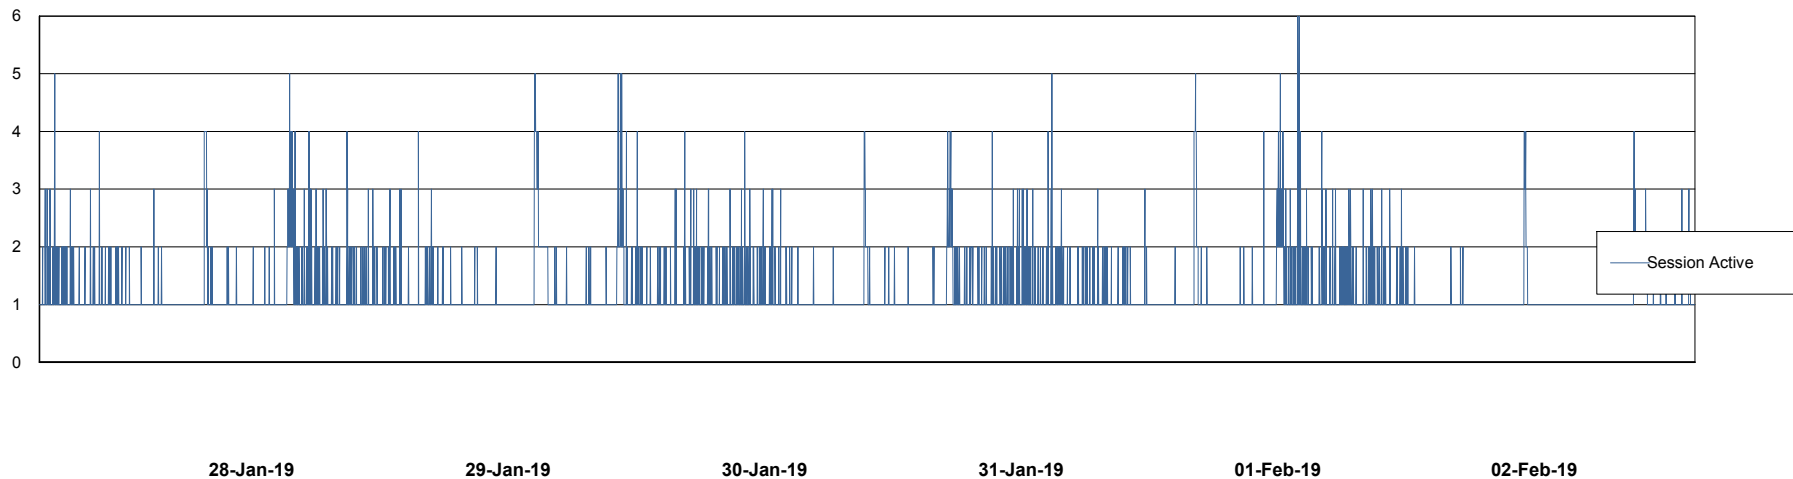

Database Performance ELJDB_Production

DB Processes Max 600
DB Sessions Max 924