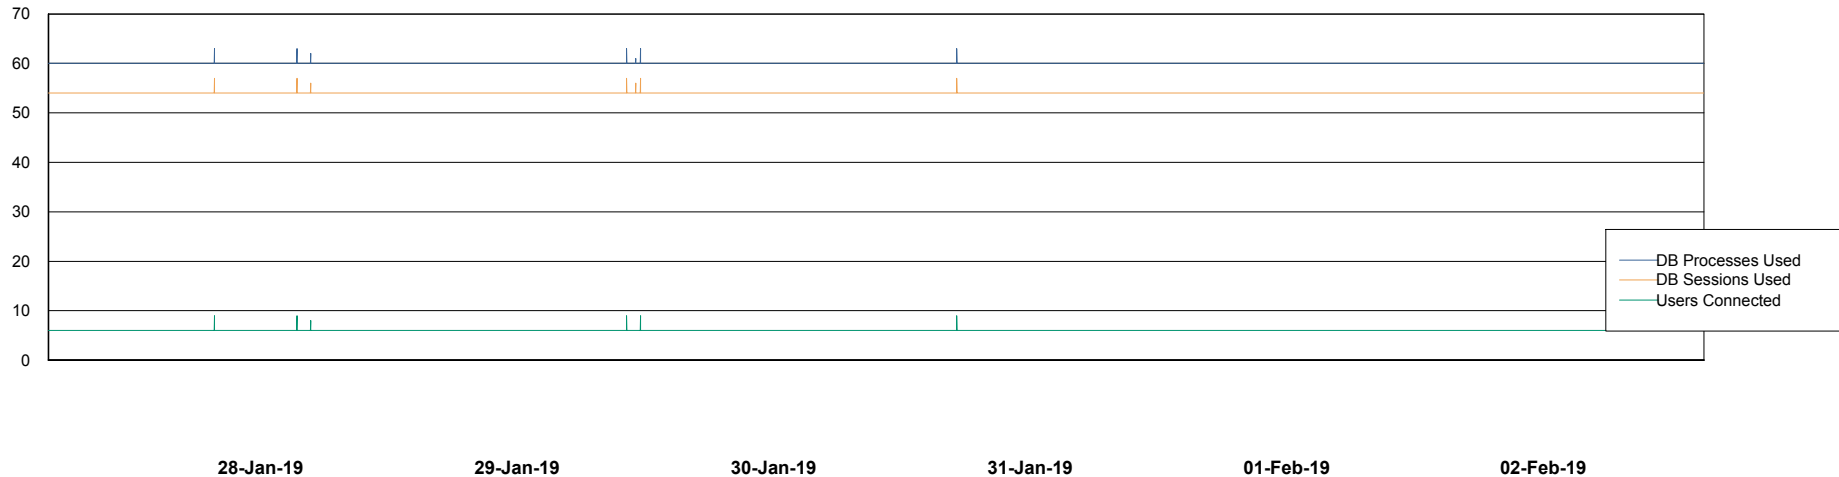

Database Performance ELJDB_Standby

DB Processes Max 600
DB Sessions Max 924