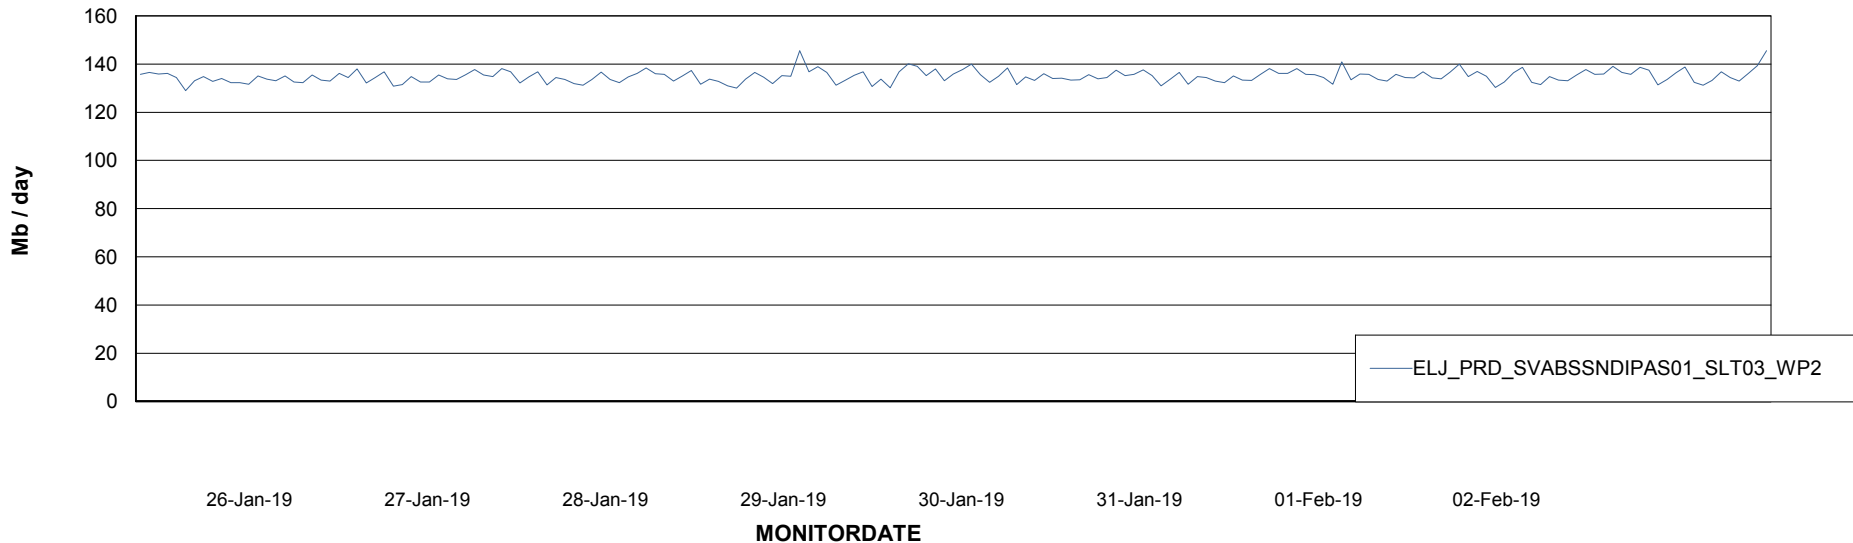

ABSSolute Web Component Services

Avg memory used per ABS Web component