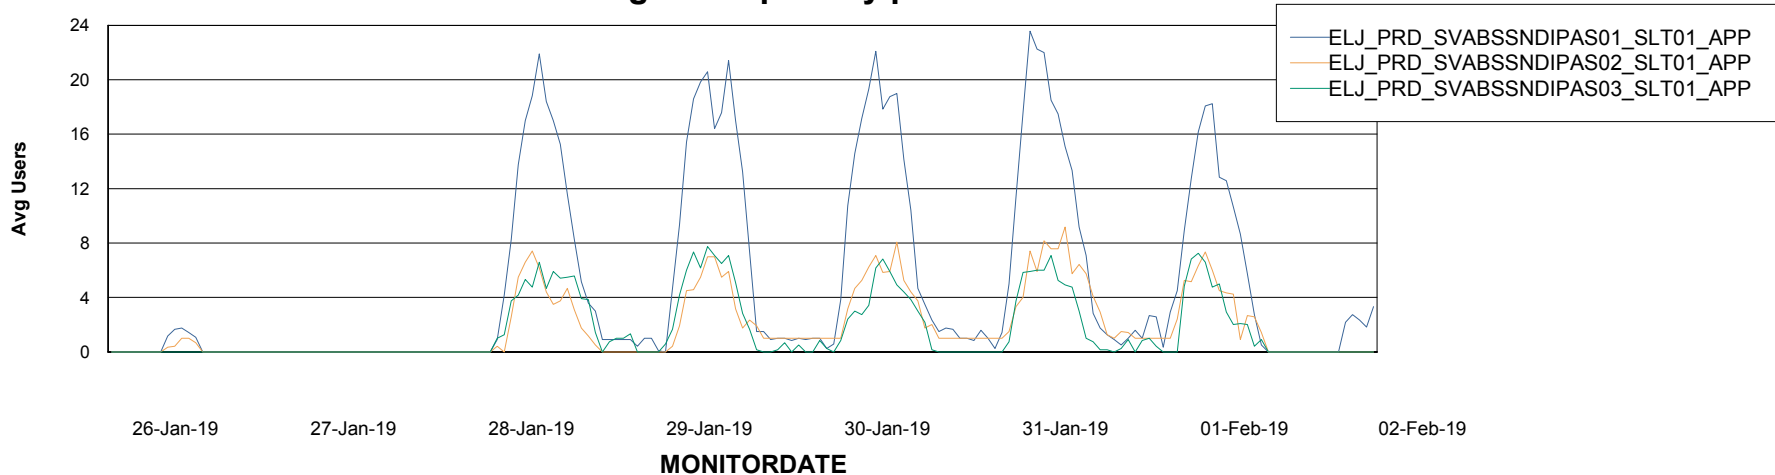

Avg users per day per ABS server