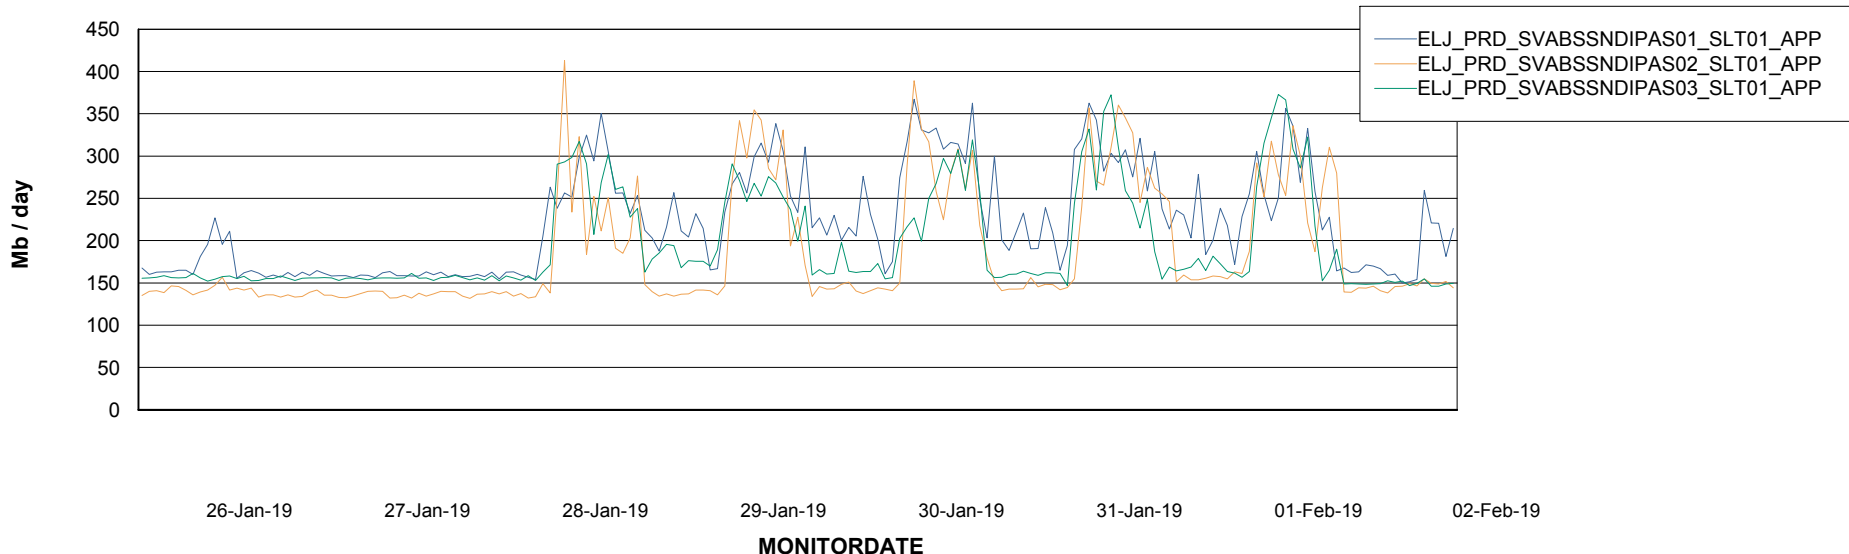

ABSolute Application Server Services

Avg memory used per ABS Server Service