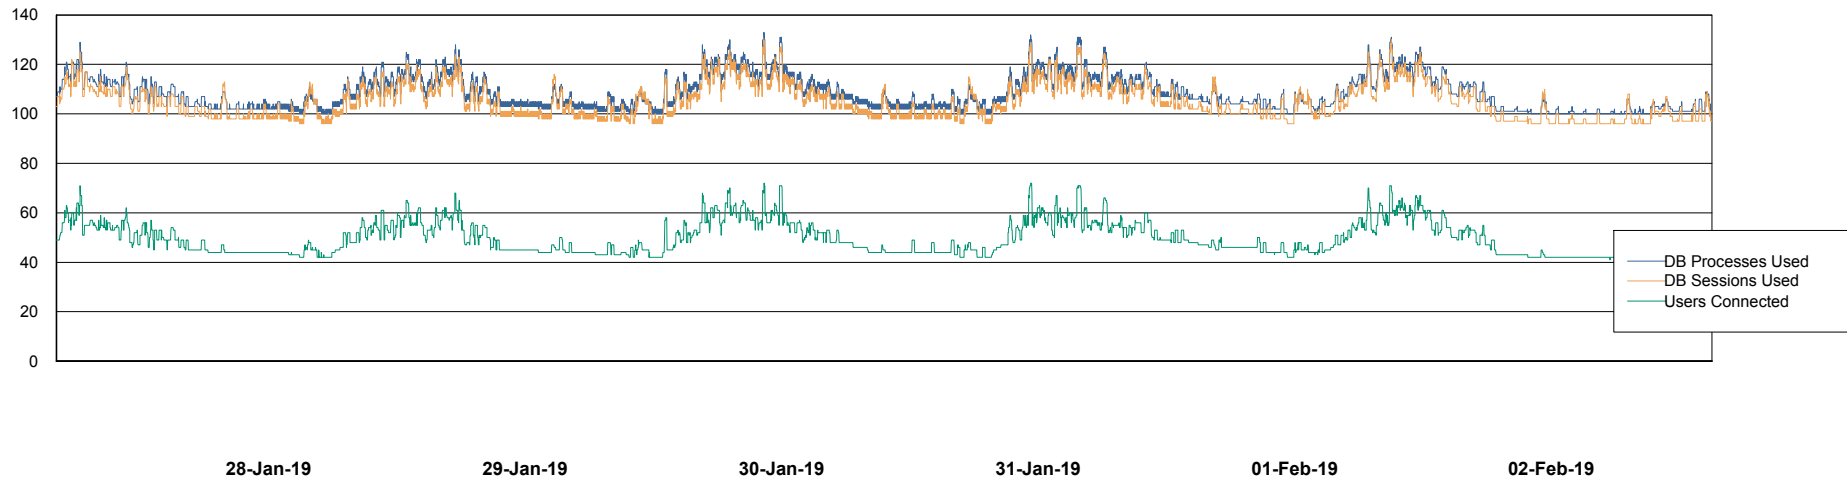

Database Performance ELJDB_Production

DB Processes Max 600
DB Sessions Max 924