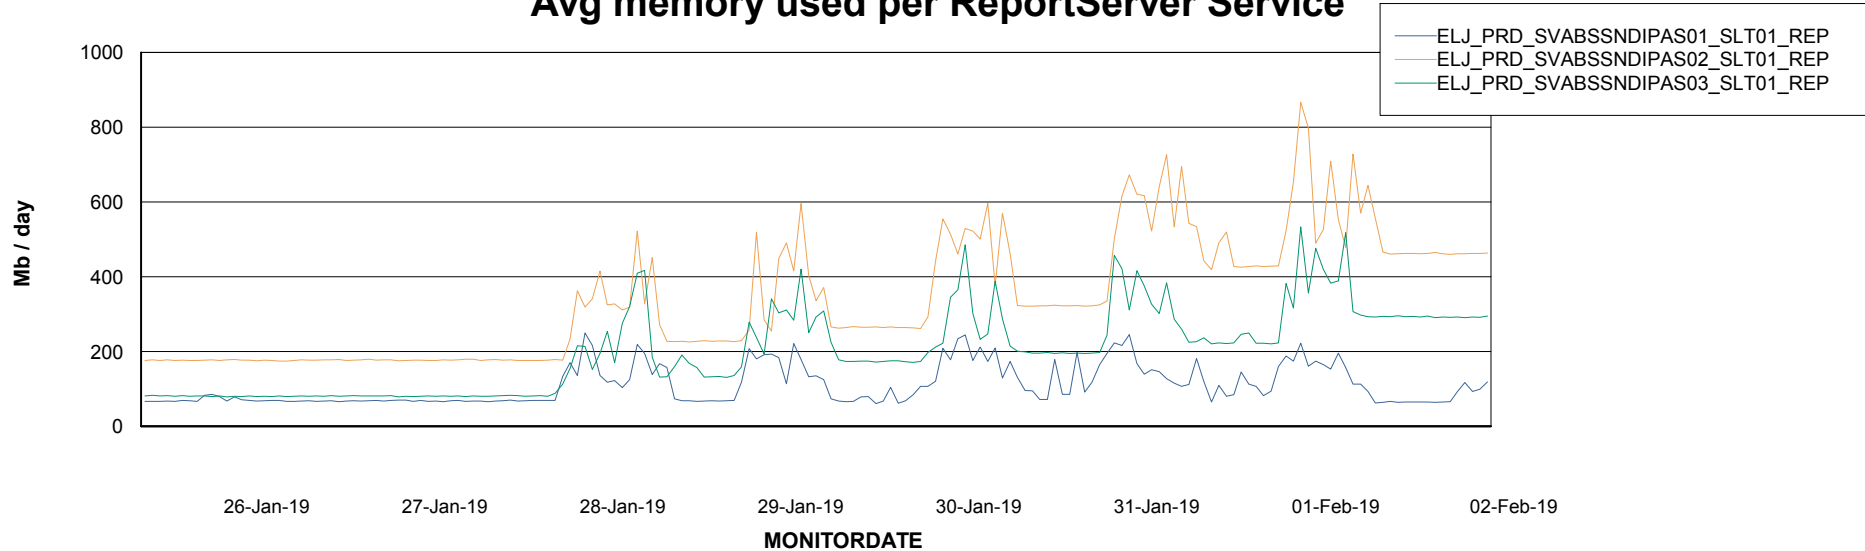

ABSSolute Application ReportServer Services

Avg memory used per ReportServer Service