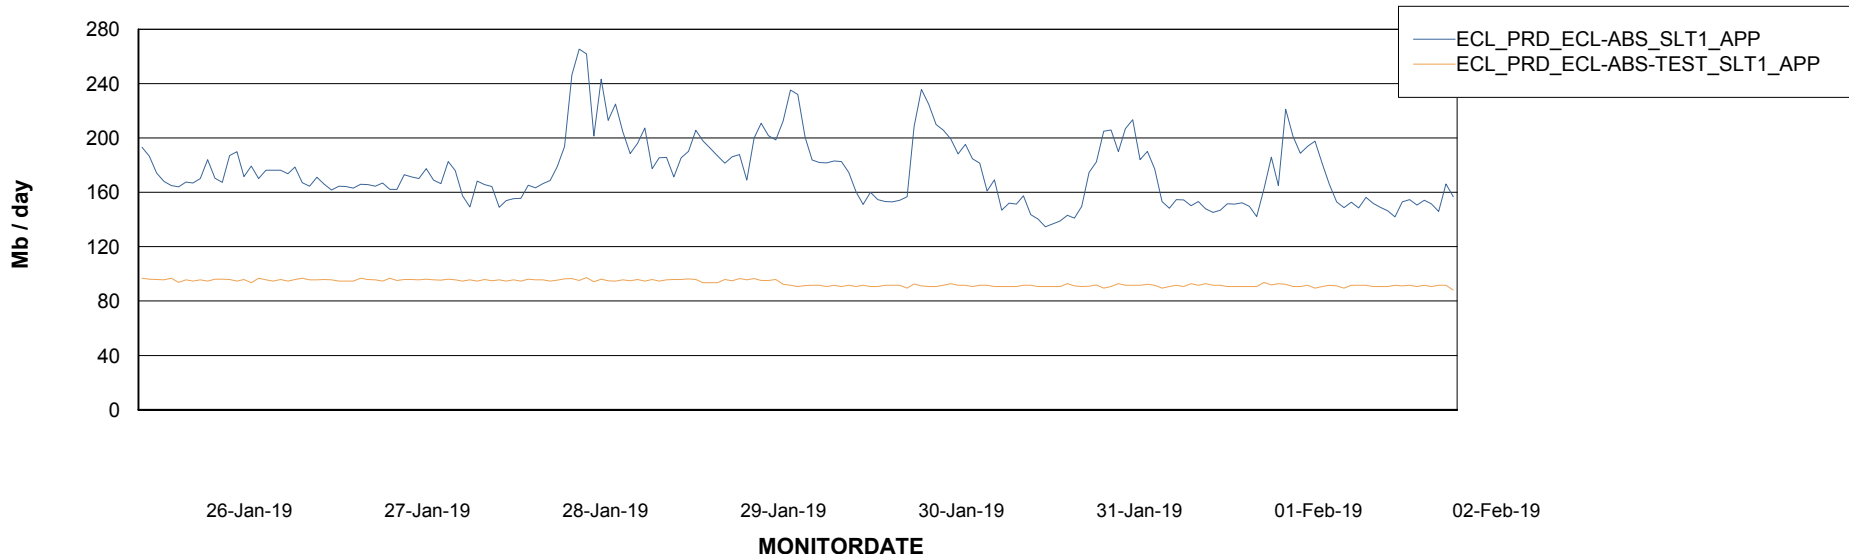

ABSSolute Application Server Services

Avg memory used per ABS Server Service