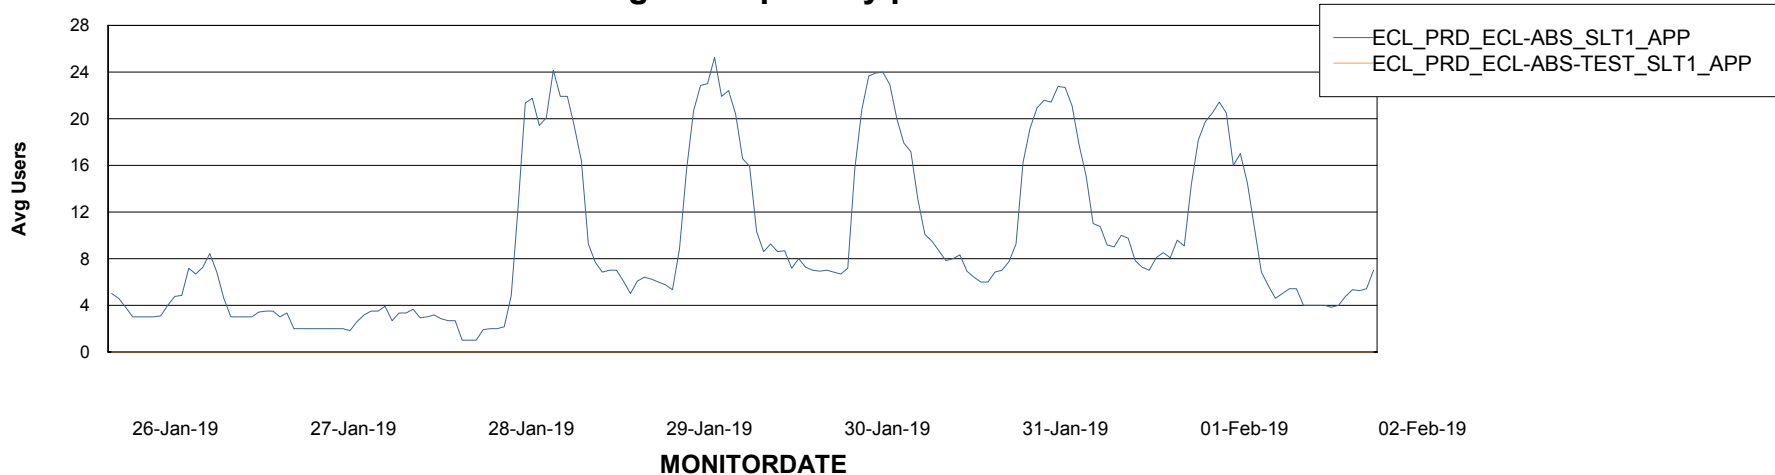

Avg users per day per ABS server