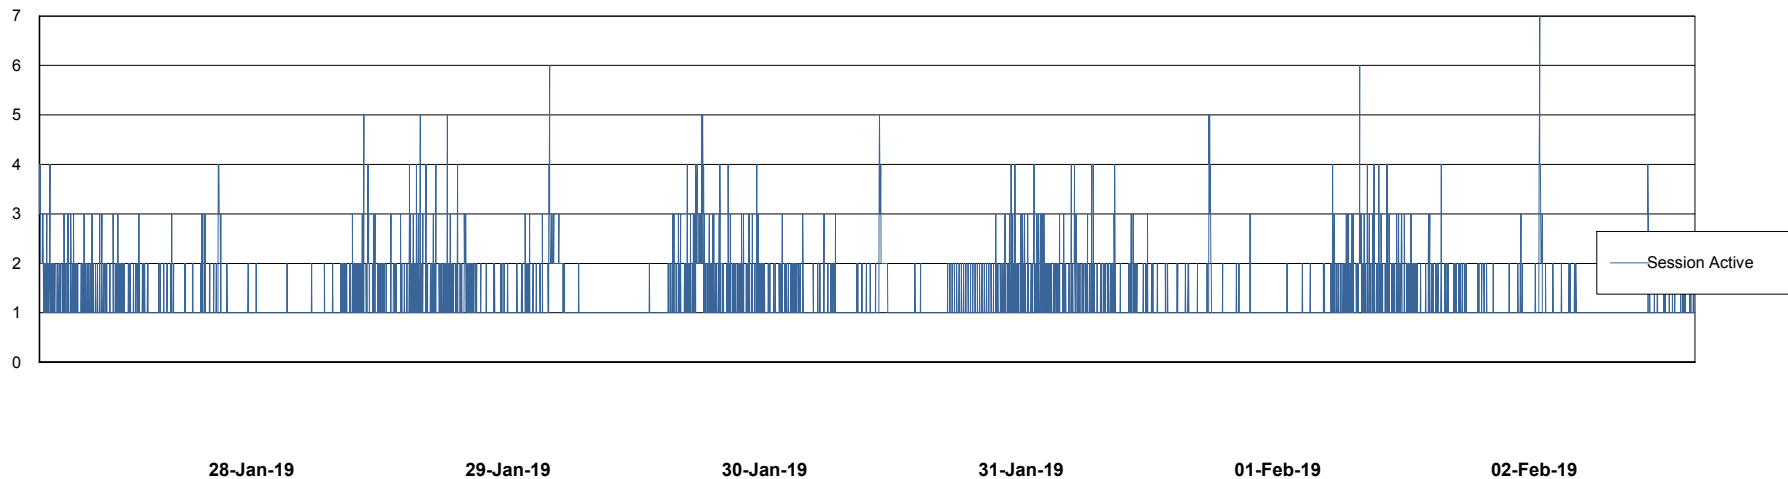

Weekly SLA Customer Report

Customer ECL Production
Database ID 77

Harddisk Usage ECL_PRD_ECL-ABS-WEB

	Free disk space on c: (%)	Total disk space on c: (Gb)
02-Feb-19	80	127
01-Feb-19	80	127
31-Jan-19	81	127
30-Jan-19	82	127
29-Jan-19	82	127
28-Jan-19	82	127
27-Jan-19	82	127

Weekly SLA Customer Report

Customer ECL Production
Database ID 77

Database Performance ECLDB_Production

DB Processes Max 300
DB Sessions Max 480

Weekly SLA Customer Report

Customer ECL Production
Database ID 77