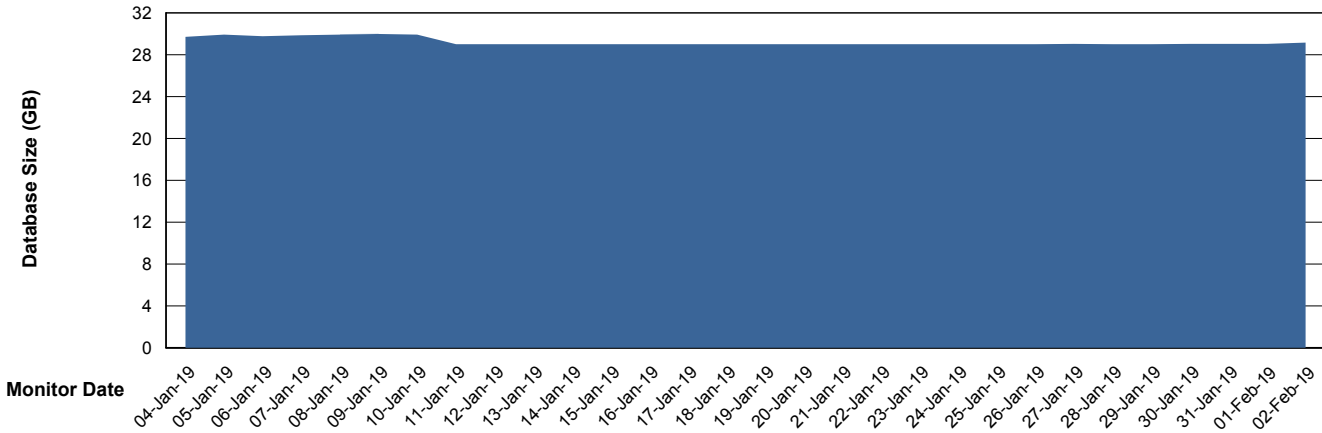

Database Performance ECLDB_Standby

DB Processes Max 300
DB Sessions Max 480

Weekly SLA Customer Report

Customer ECL Production
 Database ID 77

DATABASE SIZE ECLDB_Production

Database growth over last month

Database Tablespace ECLDB_Production

Date	Tablespace Name	Filesize (Gb)	Usedsize (Gb)	Percentage free
02-Feb-19	ABSDATA	33	26	21
	INDX	8	1	88
01-Feb-19	ABSDATA	33	26	21
	INDX	8	1	88
31-Jan-19	ABSDATA	33	26	21
	INDX	8	1	88
30-Jan-19	ABSDATA	33	26	21
	INDX	8	1	88
29-Jan-19	ABSDATA	33	26	21
	INDX	8	1	88
28-Jan-19	ABSDATA	33	26	21
	INDX	8	1	88
27-Jan-19	ABSDATA	33	26	21
	INDX	8	1	88