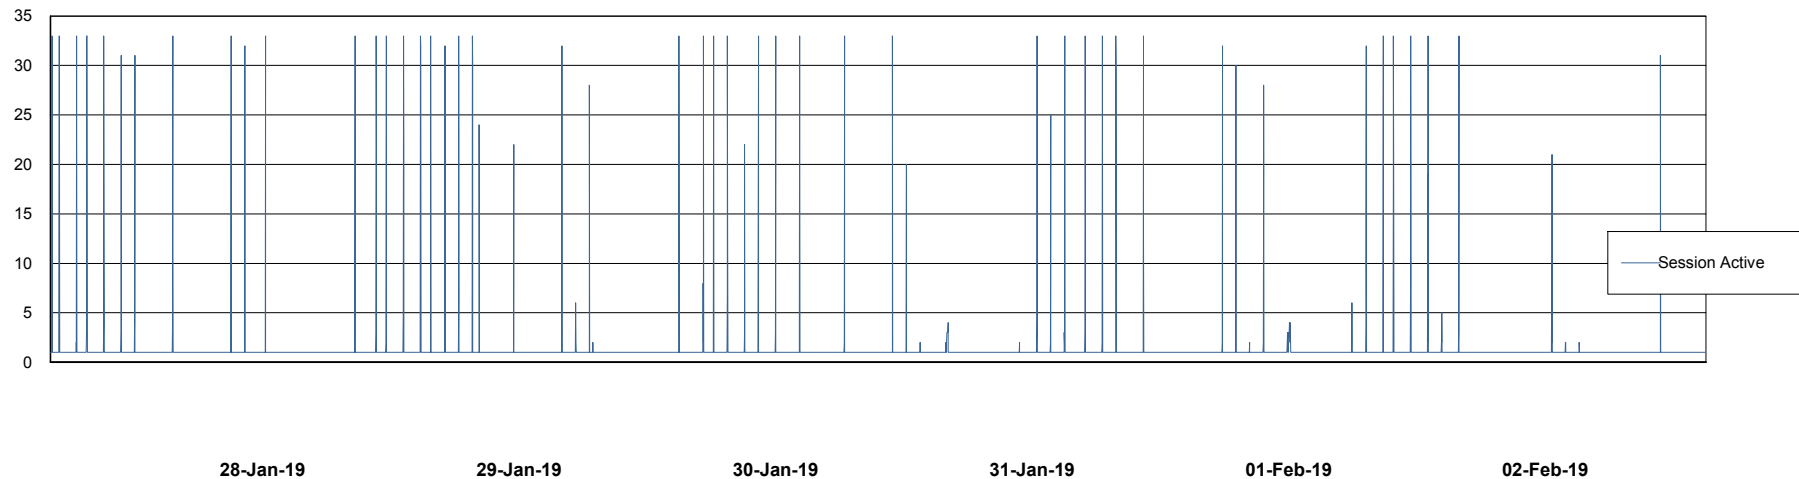

Weekly SLA Customer Report

Customer ECL Production
Database ID 77

Database Performance ECLDB_Production

DB Processes Max 300
DB Sessions Max 480

Weekly SLA Customer Report

Customer ECL Production
Database ID 77

Database Performance ECLDB_Standby

DB Processes Max 300
DB Sessions Max 480

Weekly SLA Customer Report

Customer ECL Production
 Database ID 77

DATABASE SIZE ECLDB_Production

Database growth over last month