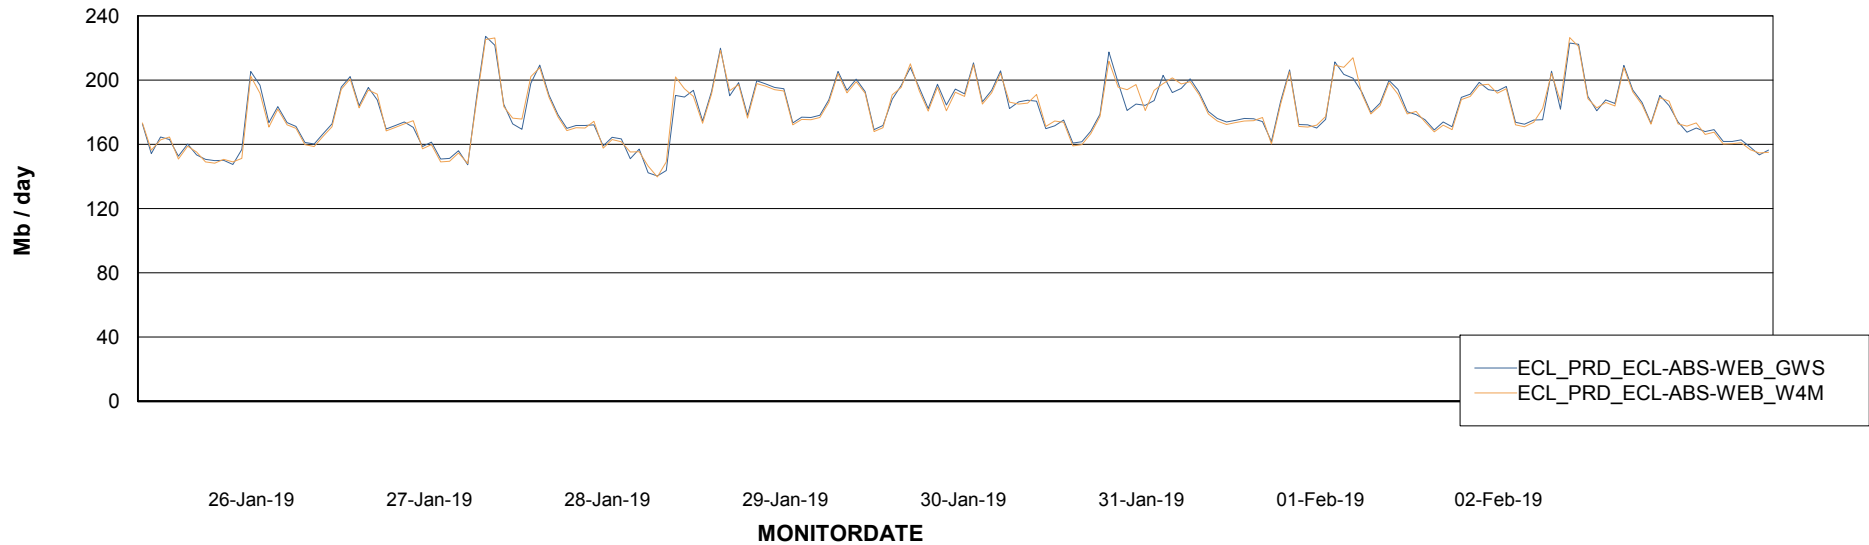

ABSSolute Web Component Services

Avg memory used per ABS Web component