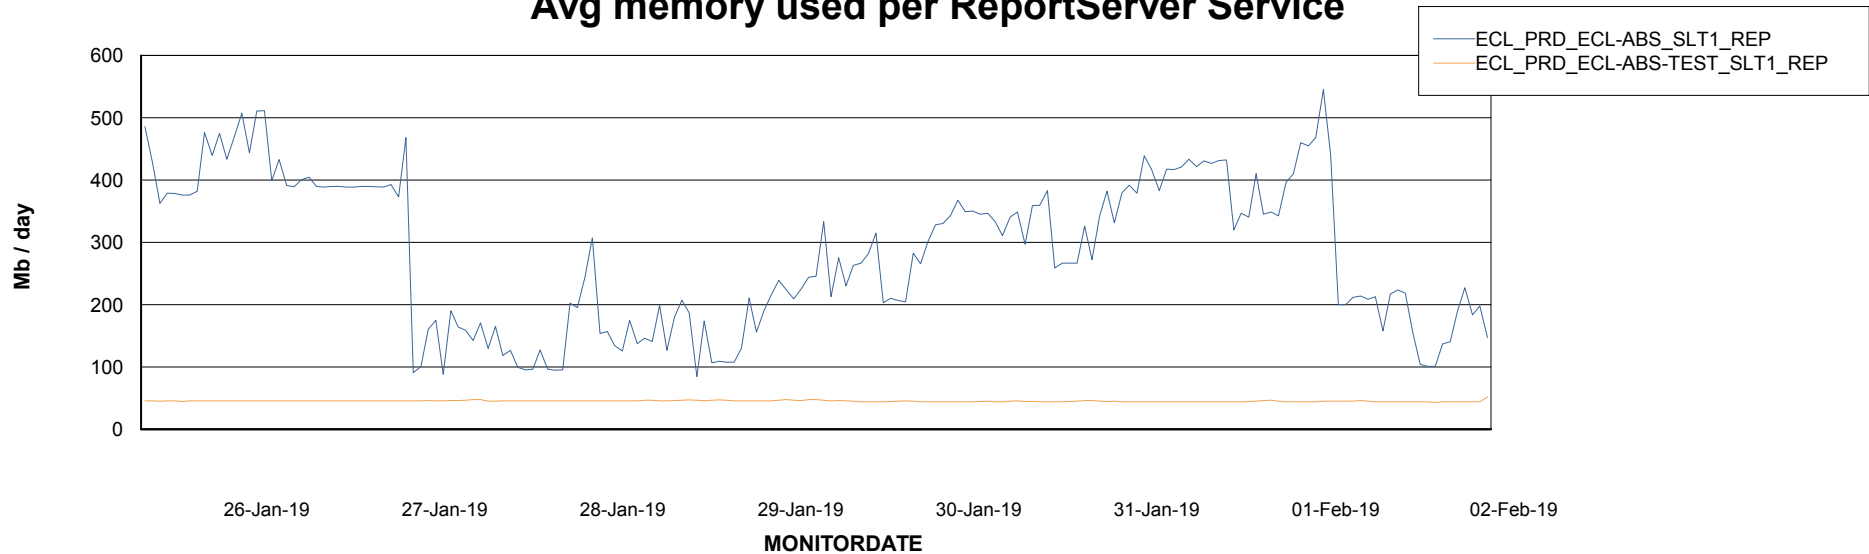

Avg memory used per ABS Server Service

Avg users per day per ABS server

Weekly SLA Customer Report

Customer ECL Production
Database ID 77

ABSSolute Application ReportServer Services

Avg memory used per ReportServer Service