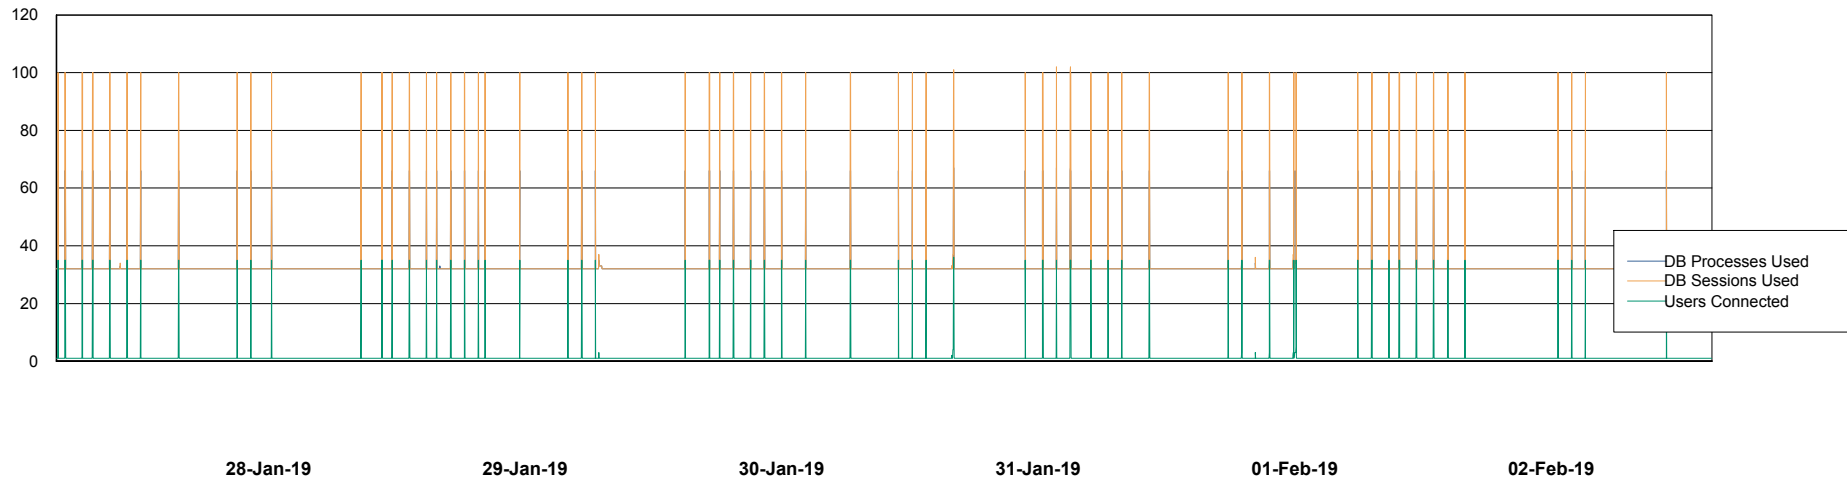

Weekly SLA Customer Report

Customer ECL Production
Database ID 77

Database Performance ECLDB_Production

DB Processes Max 300
DB Sessions Max 480

Weekly SLA Customer Report

Customer ECL Production
Database ID 77

Database Performance ECLDB_Standby

DB Processes Max 300
DB Sessions Max 480

Weekly SLA Customer Report

Customer ECL Production
 Database ID 77

DATABASE SIZE ECLDB_Production

Database growth over last month