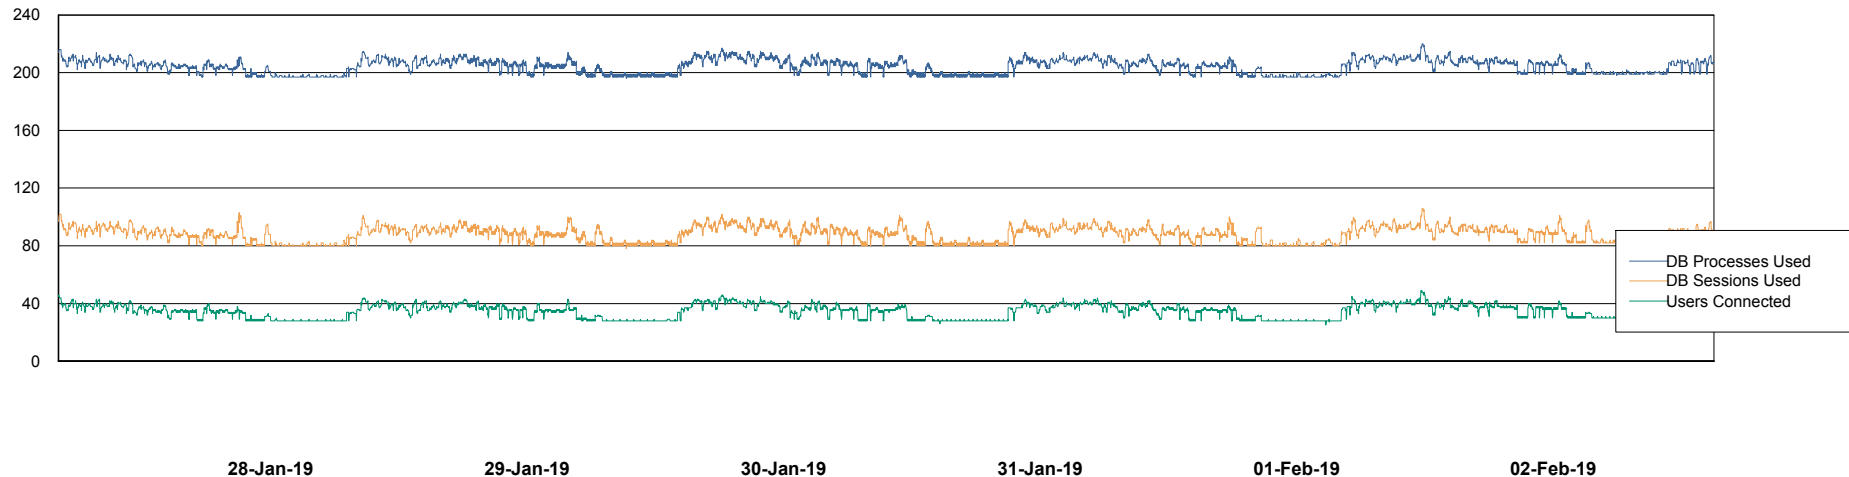

Weekly SLA Customer Report

Customer ECL Production
Database ID 77

Harddisk Usage ECL_PRD_ECL-ABS-WEB

	Free disk space on c: (%)	Total disk space on c: (Gb)
02-Feb-19	80	127
01-Feb-19	80	127
31-Jan-19	81	127
30-Jan-19	82	127
29-Jan-19	82	127
28-Jan-19	82	127
27-Jan-19	82	127

Weekly SLA Customer Report

Customer ECL Production
Database ID 77

Database Performance ECLDB_Production

DB Processes Max 300
DB Sessions Max 480

Weekly SLA Customer Report

Customer ECL Production
Database ID 77