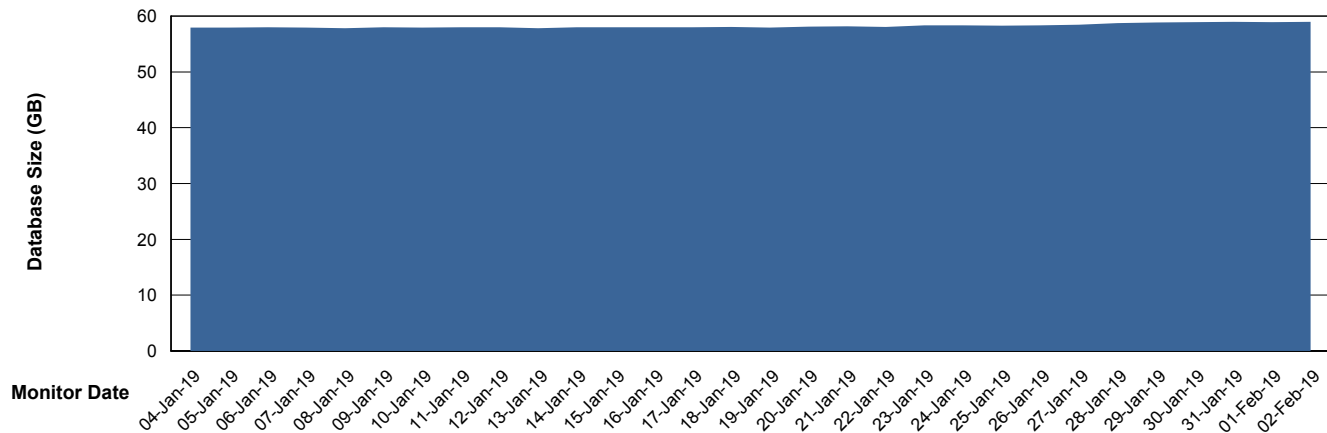

Weekly SLA Customer Report

Customer DFD Production
Database ID 39

DATABASE SIZE DFDDDB_Production

Database growth over last month

DATABASE SIZE DFDDDBI_Production

Database growth over last month

Weekly SLA Customer Report