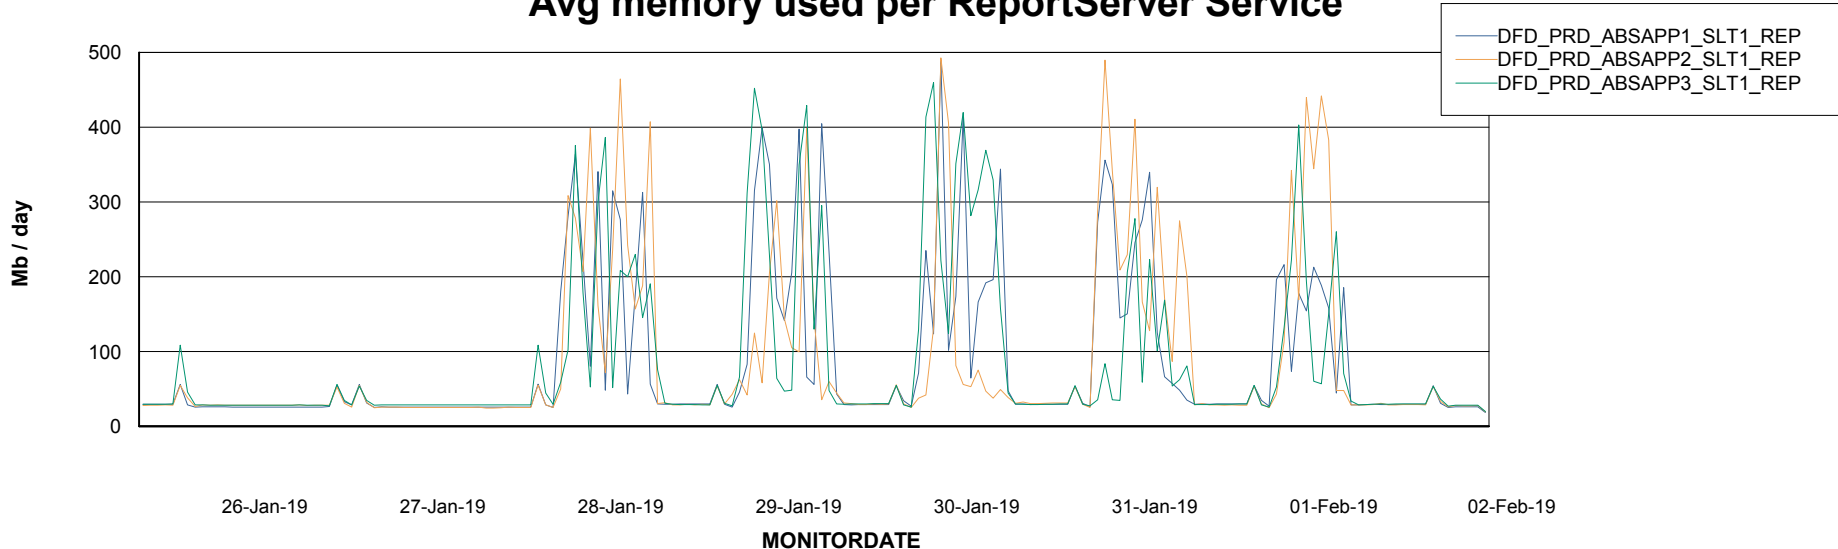

Avg users per day per ABS server

Weekly SLA Customer Report

Customer DFD Production
Database ID 39

ABSSolute Application ReportServer Services

Avg memory used per ReportServer Service

Disaster per ABS component