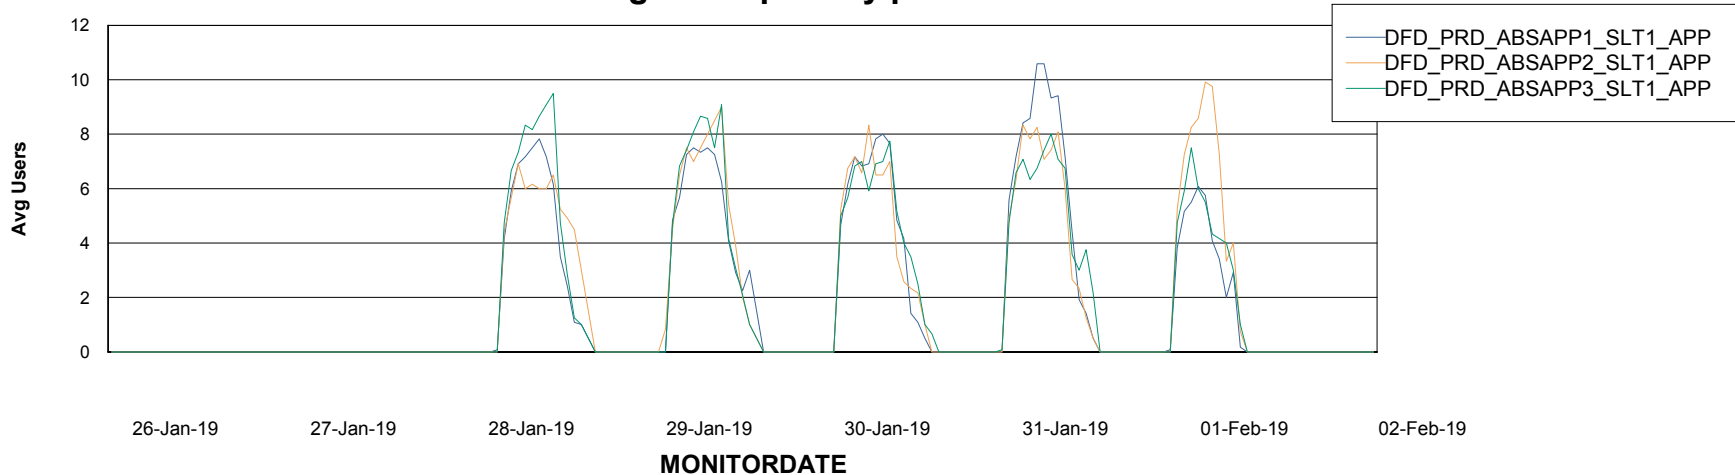

Avg users per day per ABS server