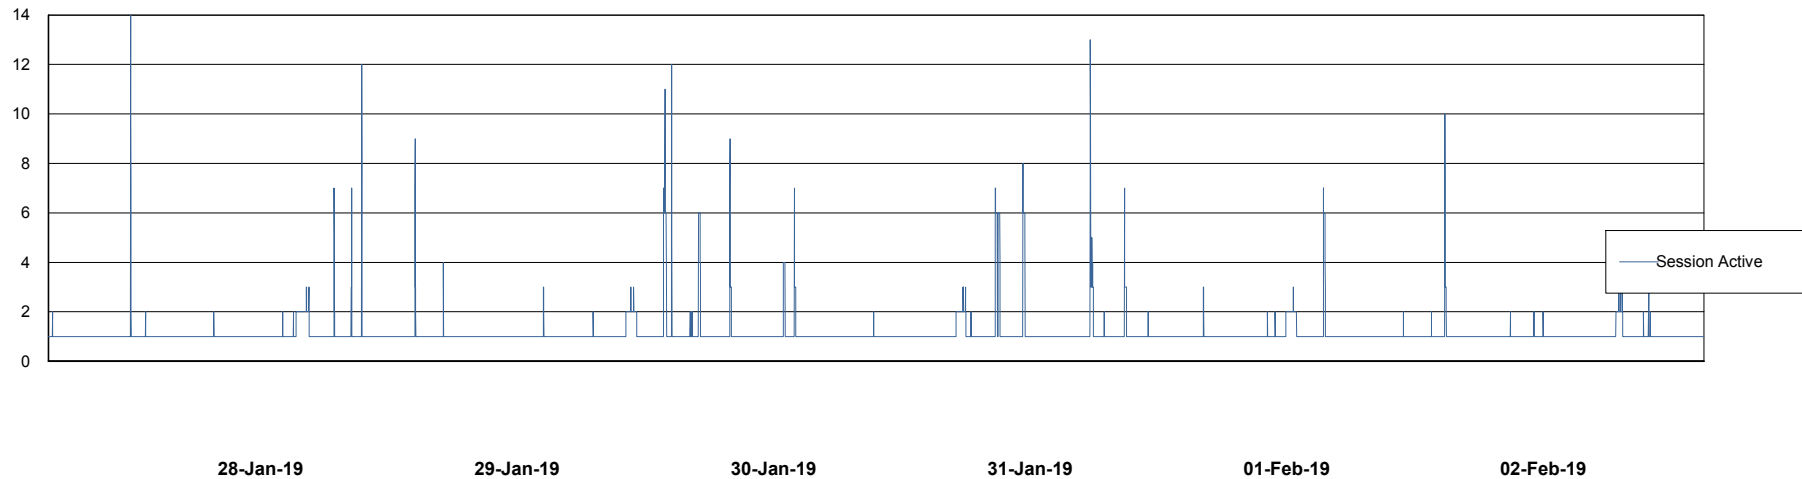

Weekly SLA Customer Report

Customer DFD Production
Database ID 39

Database Performance DFDDB_Production

Weekly SLA Customer Report

Customer DFD Production
Database ID 39

Database Performance DFDDDBBI_Production

Weekly SLA Customer Report

Customer DFD Production
Database ID 39

DATABASE SIZE DFDDDB_Production

Database growth over last month

DATABASE SIZE DFDDDBI_Production

Database growth over last month

Weekly SLA Customer Report