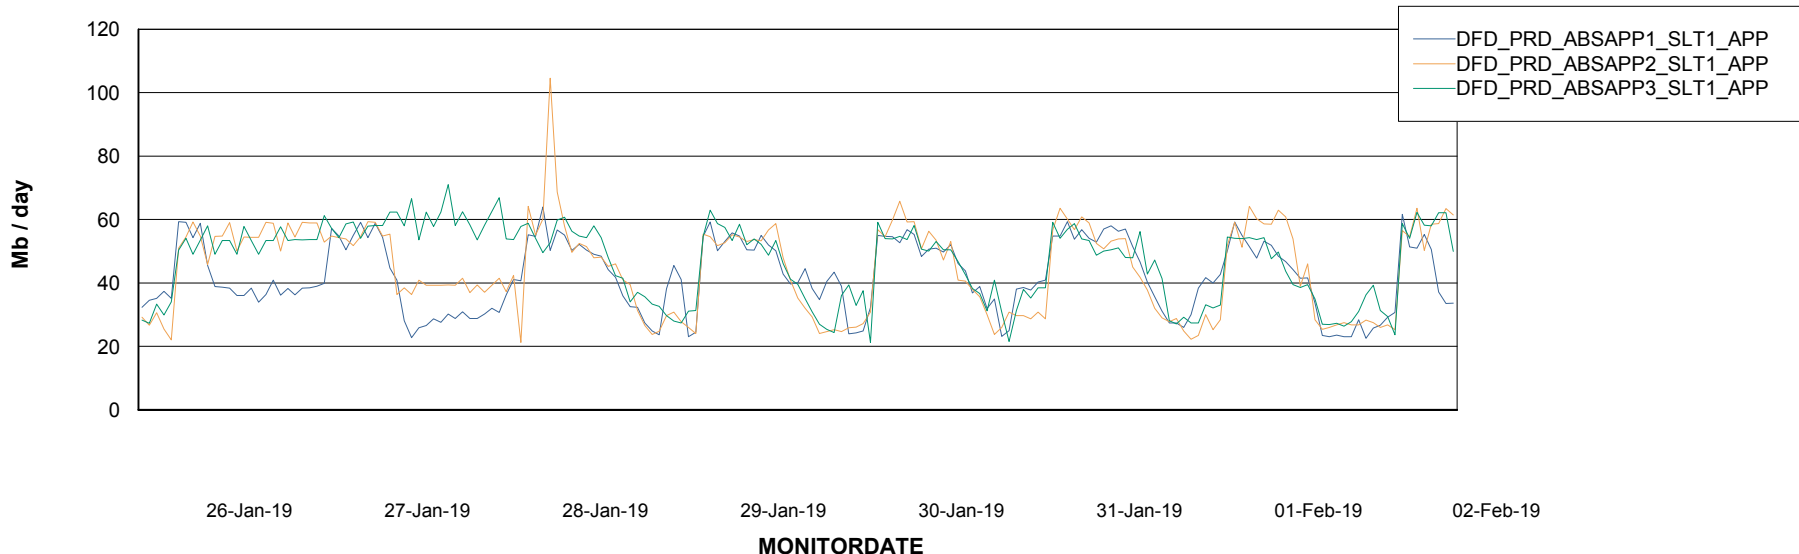

Weekly SLA Customer Report

Customer DFD Production
 Database ID 39

Database Tablespace DFDDDBBI_Production

Date	Tablespace Name	Filesize (Gb)	Usedsize (Gb)	Percentage free
02-Feb-19	ABSDATA	33	28	15
	INDX	31	26	16
01-Feb-19	ABSDATA	33	28	15
	INDX	31	26	16
31-Jan-19	ABSDATA	33	28	15
	INDX	31	26	16
30-Jan-19	ABSDATA	33	28	15
	INDX	31	26	16
29-Jan-19	ABSDATA	33	28	15
	INDX	31	26	16
28-Jan-19	ABSDATA	33	28	15
	INDX	31	26	16
27-Jan-19	ABSDATA	33	28	15
	INDX	31	26	16

Standby Database Health DFD Production

Recovery lag for last 7 days

Weekly SLA Customer Report

Customer DFD Production
Database ID 39

ABSSolute Application Server Services

Avg memory used per ABS Server Service