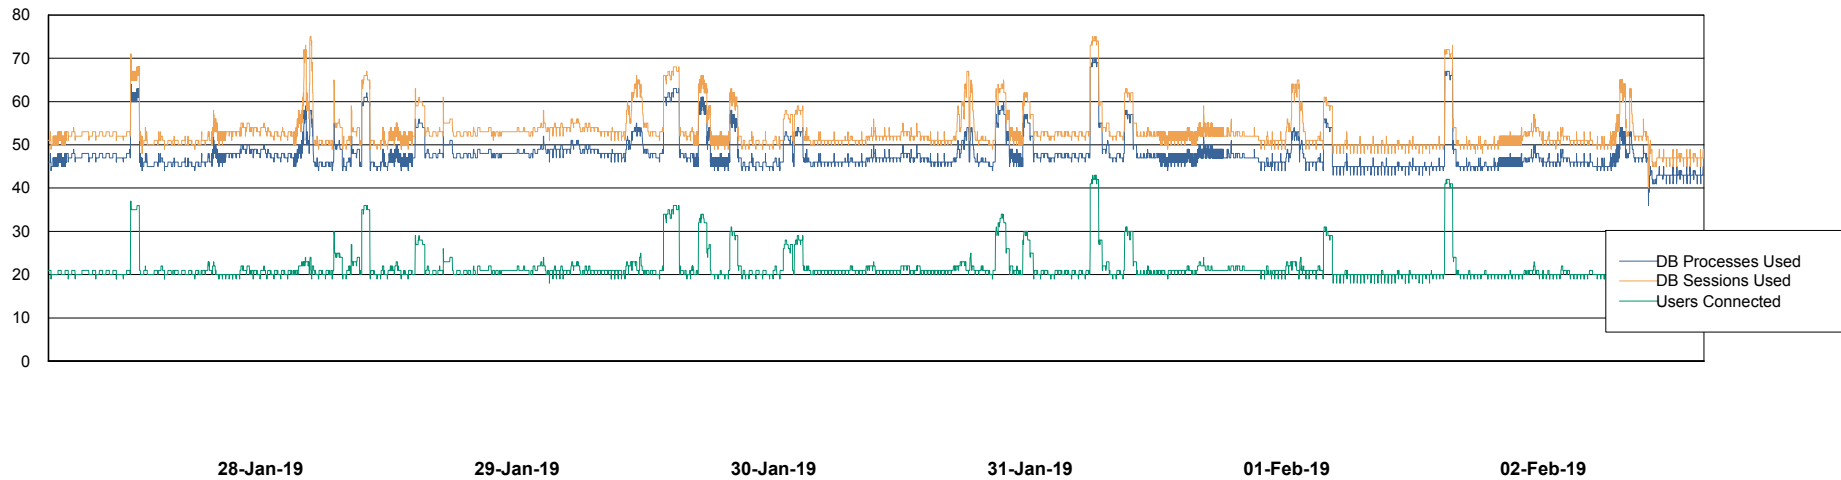

Weekly SLA Customer Report

Customer DFD Production
Database ID 39

Database Performance DFDDB_Production

Weekly SLA Customer Report

Customer DFD Production
Database ID 39

Database Performance DFDDDBBI_Production