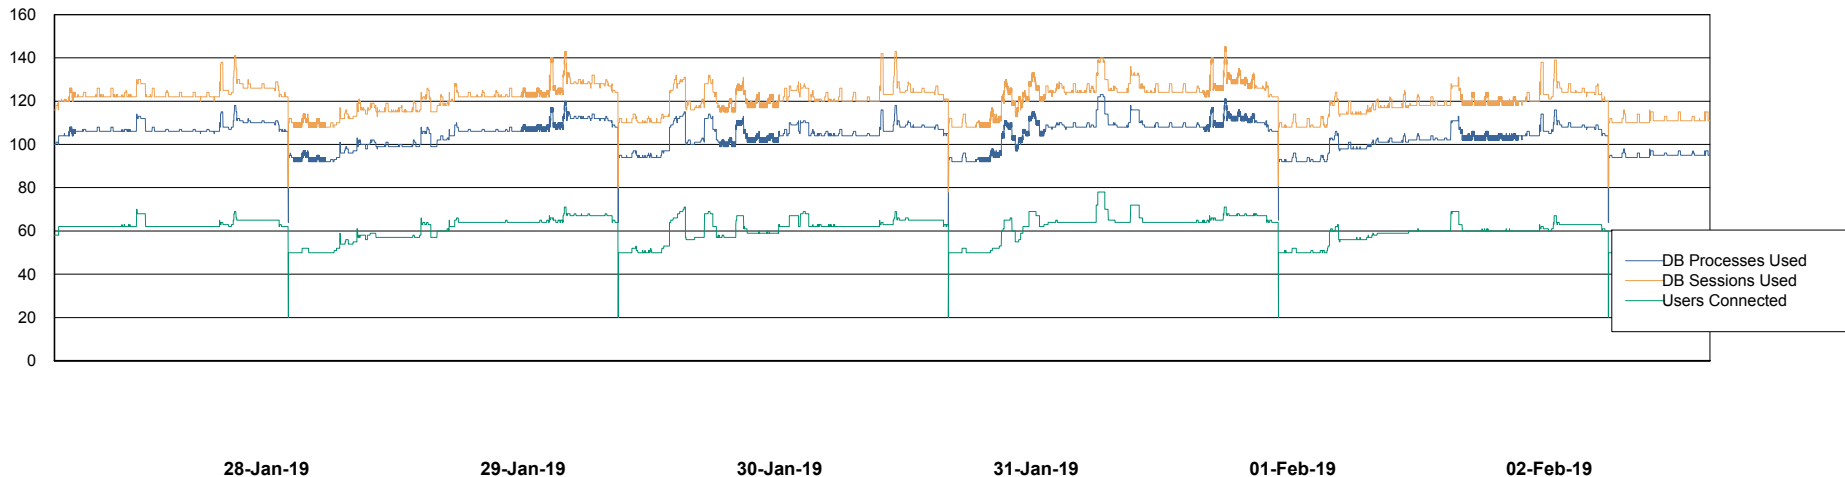

Harddisk Usage DFD_PRD_ORACLE2

	Free disk space on c: (%)	Total disk space on c: (Gb)	Free disk space on d: (%)	Total disk space on d: (Gb)	Free disk space on e: (%)	Total disk space on e: (Gb)	Free disk space on f: (%)	Total disk space on f: (Gb)
02-Feb-19	50	78	71	479	28	800	61	800
01-Feb-19	50	78	71	479	28	800	61	800
31-Jan-19	50	78	71	479	28	800	61	800
30-Jan-19	50	78	71	479	28	800	61	800
29-Jan-19	50	78	71	479	28	800	61	800
28-Jan-19	50	78	71	479	28	800	61	800
27-Jan-19	50	78	71	479	28	800	61	800

Weekly SLA Customer Report

Customer DFD Production
Database ID 39

Database Performance DFDDB_Production

Weekly SLA Customer Report

Customer DFD Production
Database ID 39

Database Performance DFDDDBBI_Production