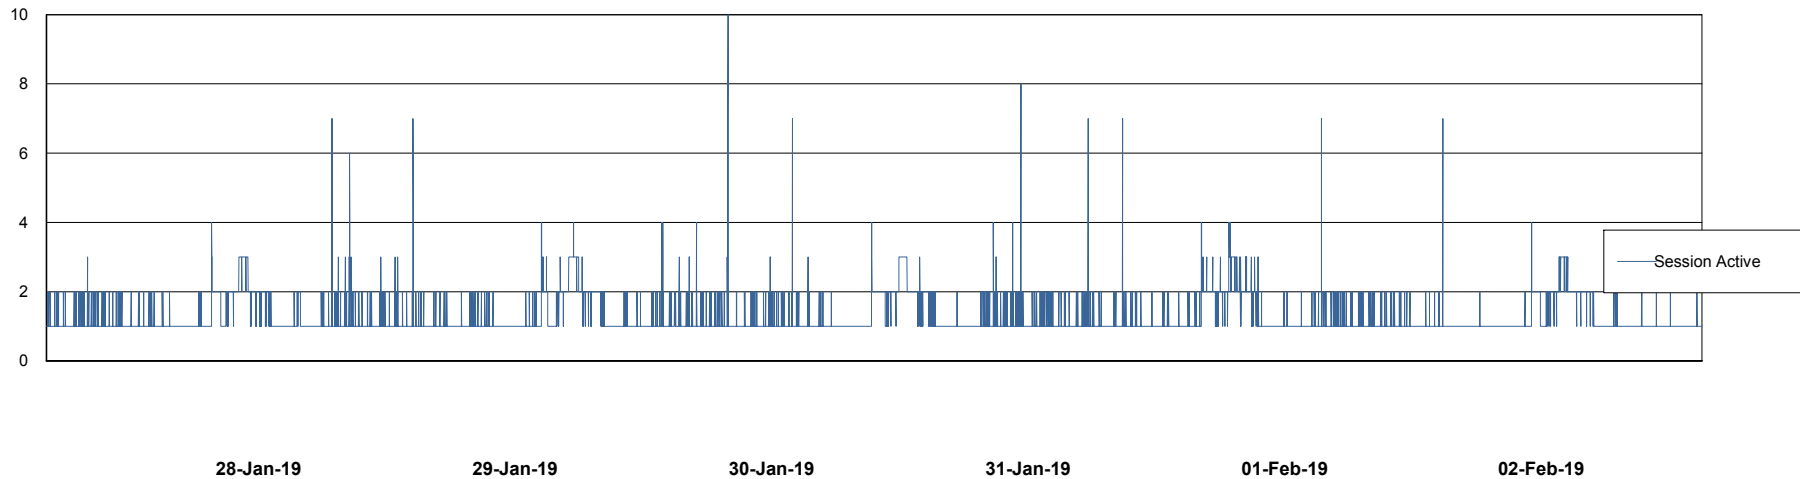

Harddisk Usage DFD_PRD_ORACLE2

	Free disk space on c: (%)	Total disk space on c: (Gb)	Free disk space on d: (%)	Total disk space on d: (Gb)	Free disk space on e: (%)	Total disk space on e: (Gb)	Free disk space on f: (%)	Total disk space on f: (Gb)
02-Feb-19	50	78	71	479	28	800	61	800
01-Feb-19	50	78	71	479	28	800	61	800
31-Jan-19	50	78	71	479	28	800	61	800
30-Jan-19	50	78	71	479	28	800	61	800
29-Jan-19	50	78	71	479	28	800	61	800
28-Jan-19	50	78	71	479	28	800	61	800
27-Jan-19	50	78	71	479	28	800	61	800

Weekly SLA Customer Report

Customer DFD Production
Database ID 39

Database Performance DFDDB_Production

Weekly SLA Customer Report

Customer DFD Production
Database ID 39

Database Performance DFDDDBBI_Production