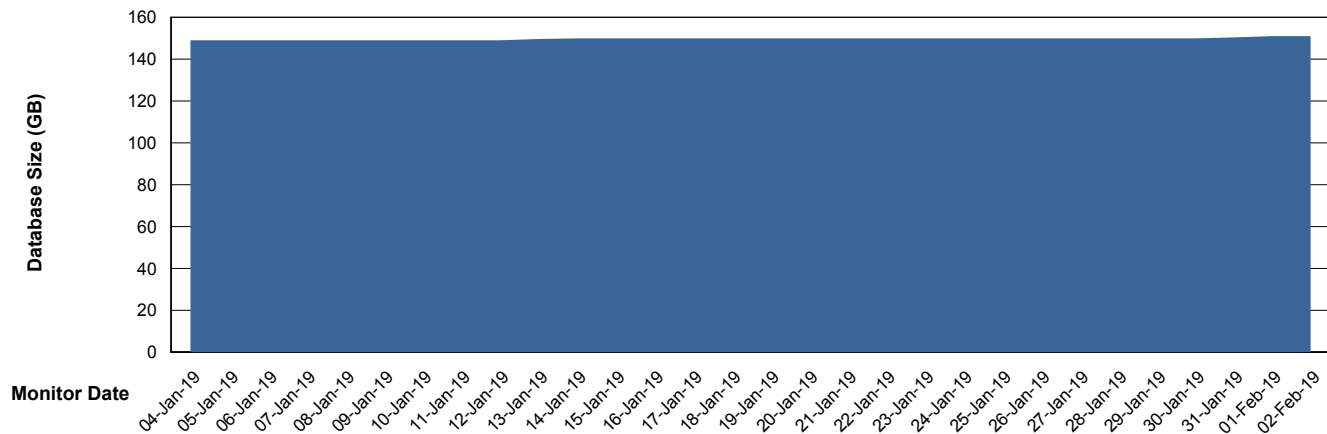

Weekly SLA Customer Report

Customer DFD Production
Database ID 39

Database Performance DFDDB_Production

Weekly SLA Customer Report

Customer DFD Production
Database ID 39

Database Performance DFDDDBBI_Production

Weekly SLA Customer Report

Customer DFD Production
Database ID 39

DATABASE SIZE DFDDDB_Production

Database growth over last month

DATABASE SIZE DFDDDBI_Production

Database growth over last month

Weekly SLA Customer Report