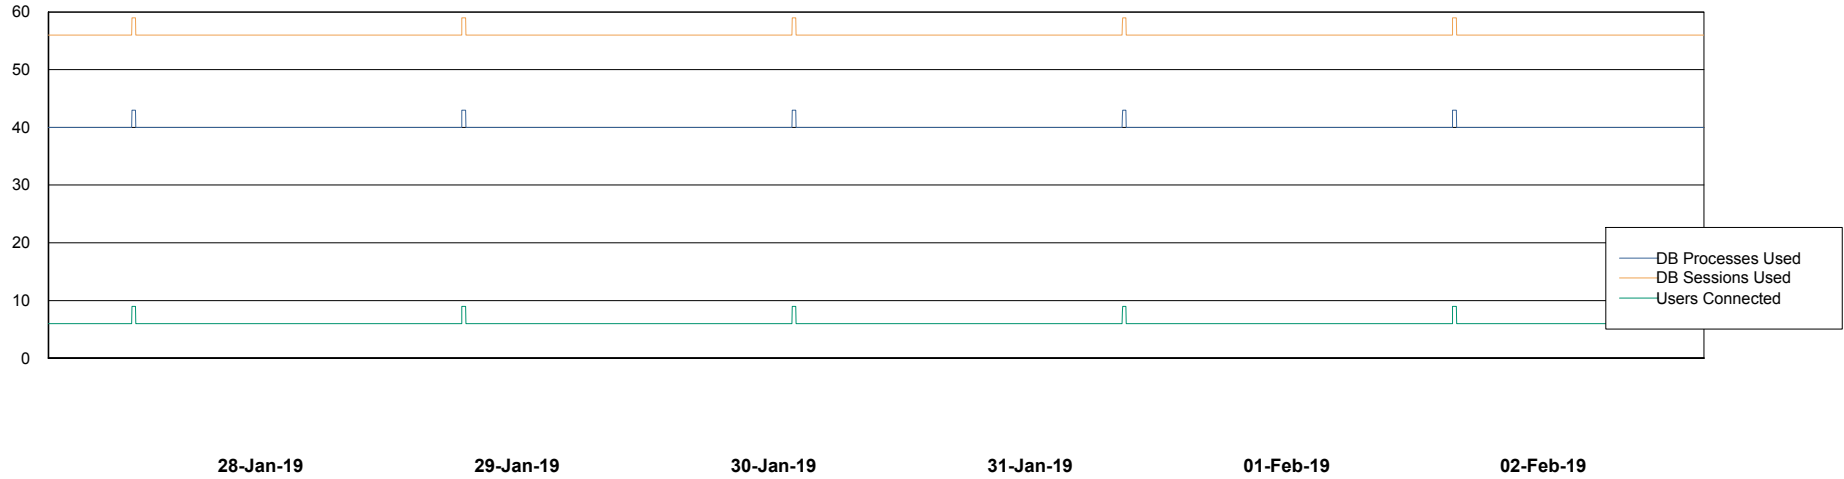

Database Performance CSCDB_Standby

DB Processes Max 500
DB Sessions Max 800