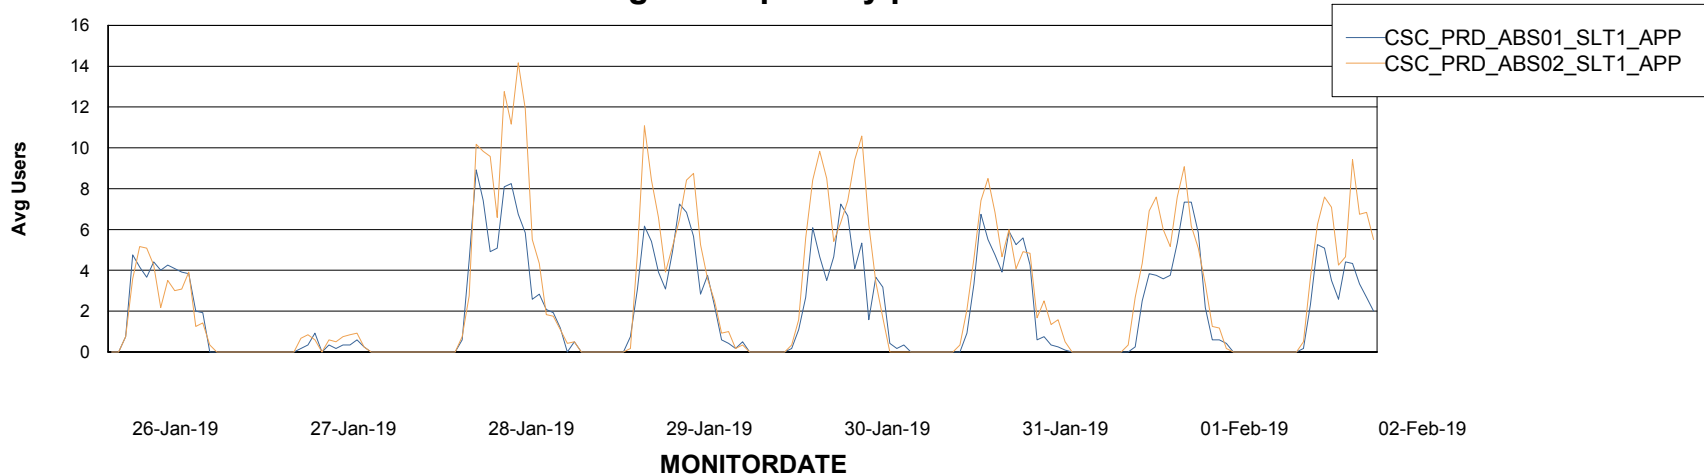

Avg users per day per ABS server