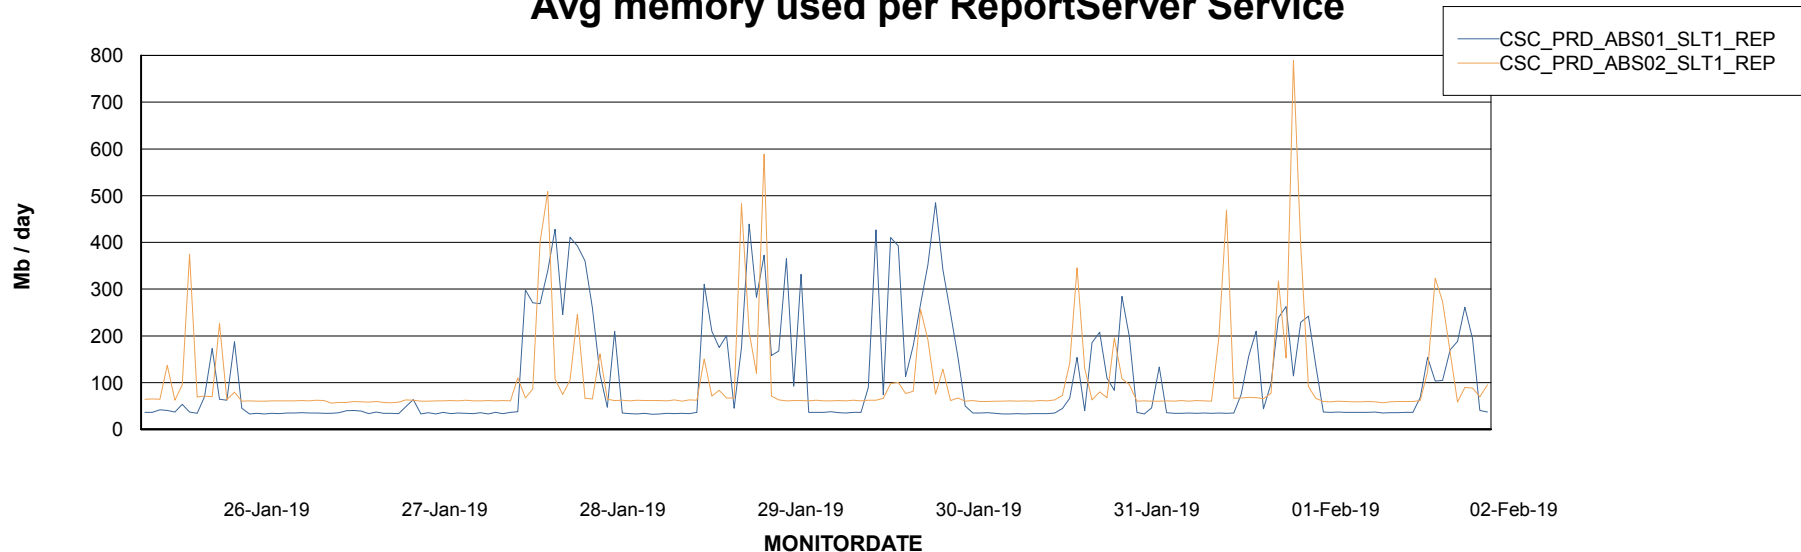

ABSSolute Application ReportServer Services

Avg memory used per ReportServer Service