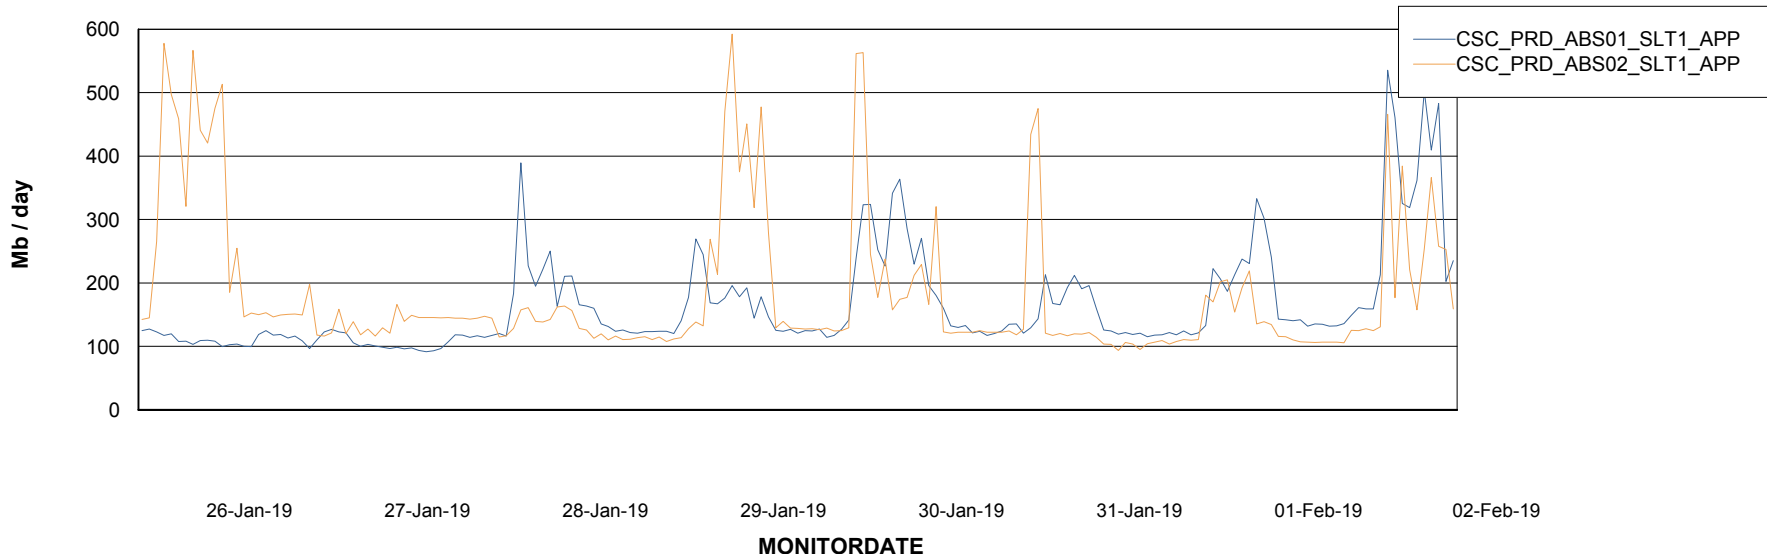

ABSSolute Application Server Services

Avg memory used per ABS Server Service