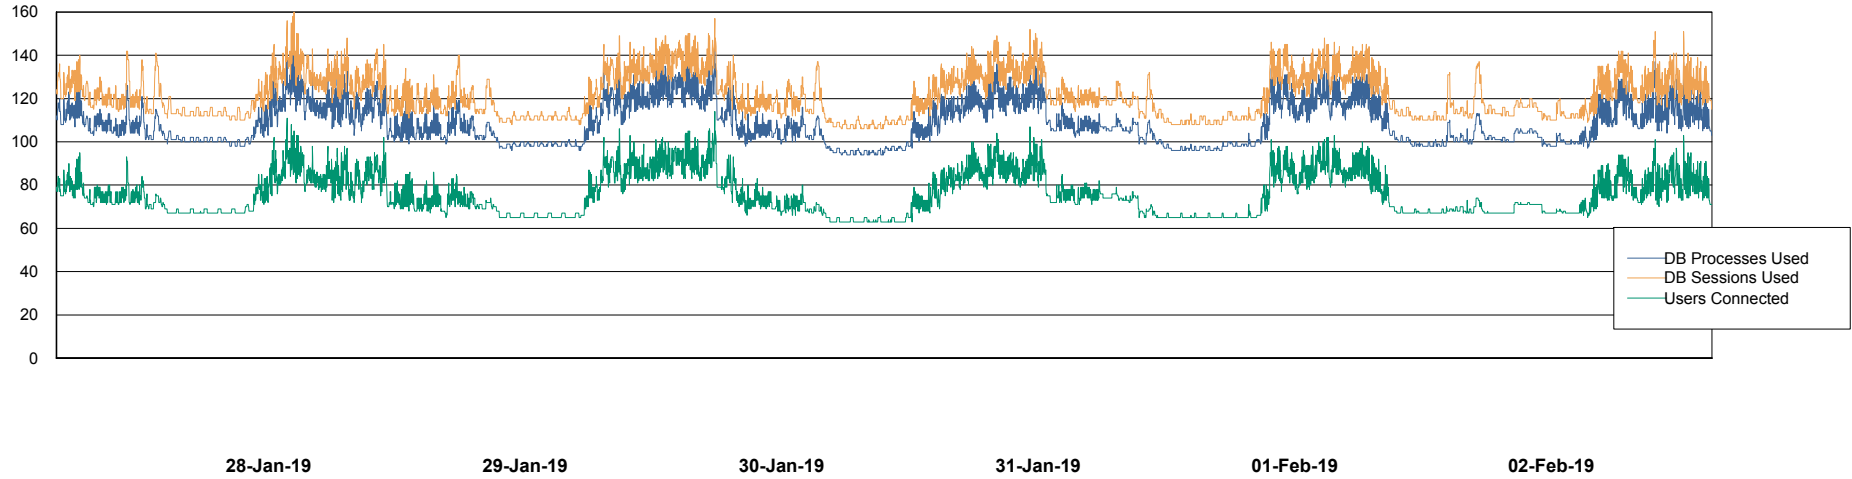

Database Performance CSCDB_Primary

DB Processes Max 500
DB Sessions Max 800