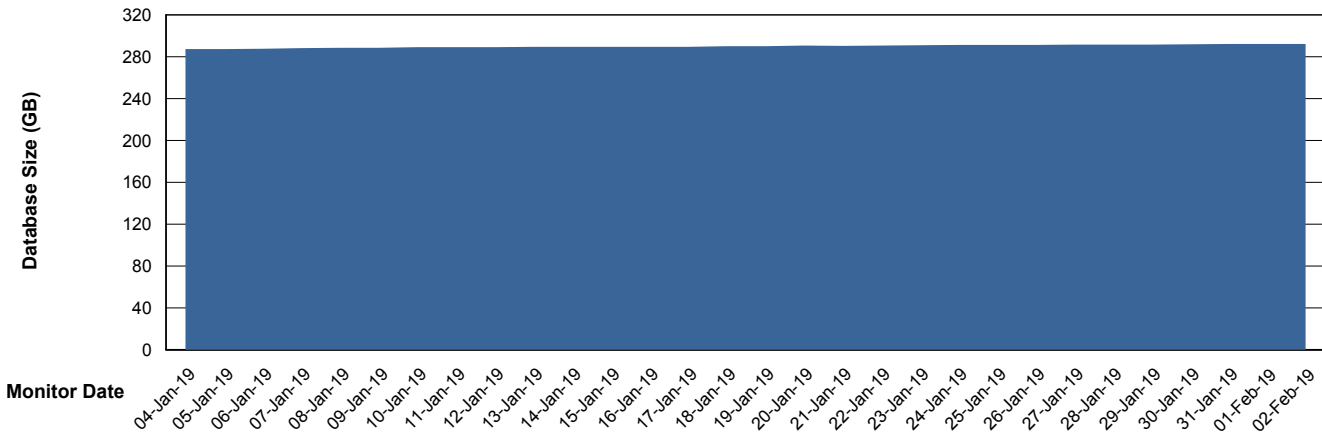

DATABASE SIZE CSCDB_Primary

Database growth over last month

Database Tablespace CSCDB_Primary

Date	Tablespace Name	Filesize (Gb)	Usedsize (Gb)	Percentage free
02-Feb-19	ABSDATA	131	102	22
	INDX	219	187	15
01-Feb-19	ABSDATA	131	102	22
	INDX	219	187	15
31-Jan-19	ABSDATA	131	102	22
	INDX	219	187	15
30-Jan-19	ABSDATA	131	102	22
	INDX	219	187	15
29-Jan-19	ABSDATA	131	102	22
	INDX	219	187	15
28-Jan-19	ABSDATA	131	102	22
	INDX	219	187	15
27-Jan-19	ABSDATA	131	102	22
	INDX	219	187	15