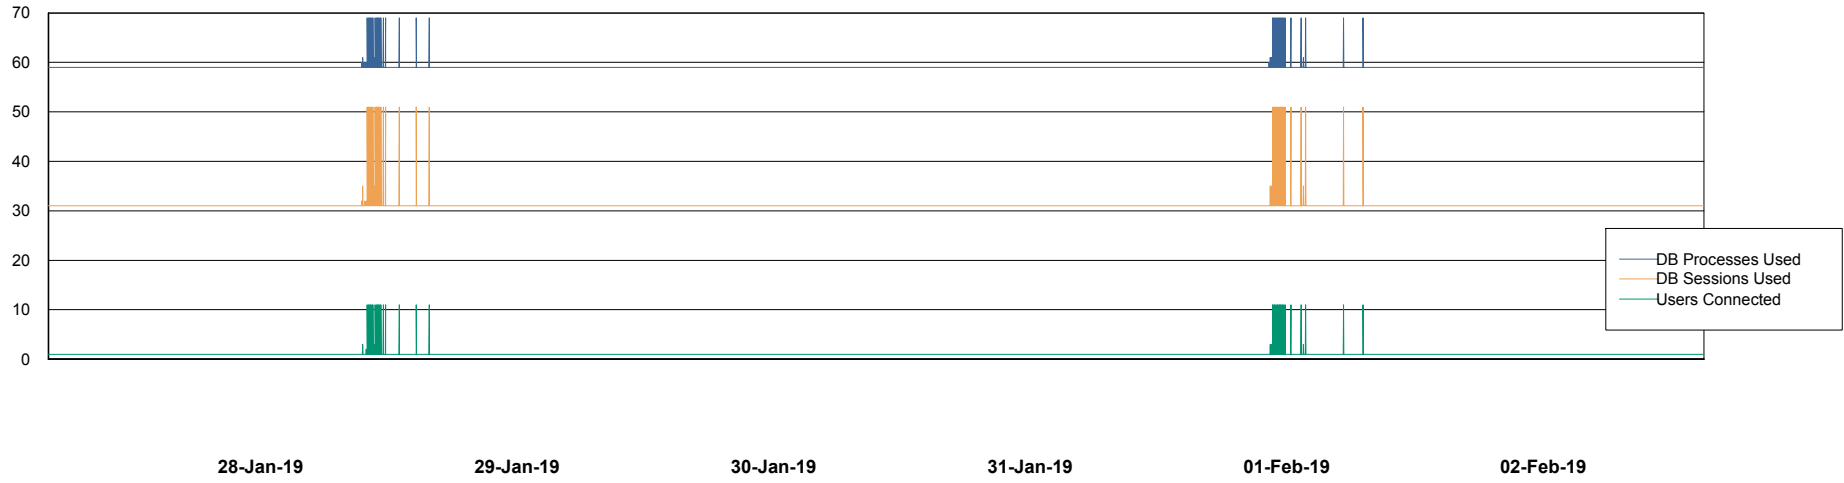

Weekly SLA Customer Report

Customer BOH_Production
Database ID 55

Database Performance BOHABS01_DB_Primary

28-Jan-19 29-Jan-19 30-Jan-19 31-Jan-19 01-Feb-19 02-Feb-19

28-Jan-19 29-Jan-19 30-Jan-19 31-Jan-19 01-Feb-19 02-Feb-19

Weekly SLA Customer Report

Customer BOH_Production
Database ID 55

Database Performance BOHABS02_DB_Standby

Weekly SLA Customer Report

Customer BOH_Production
 Database ID 55

DATABASE SIZE BOHABS01_DB_Primary