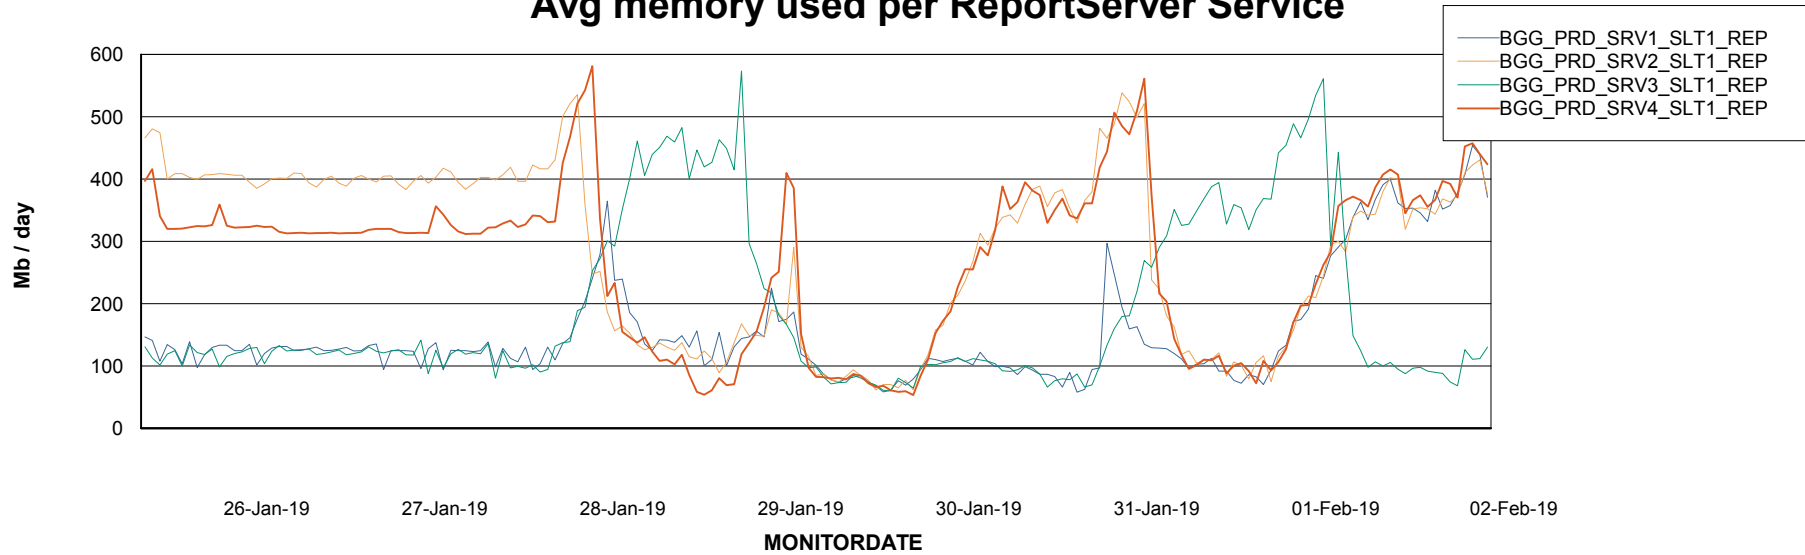

Avg memory used per ABS Server Service

Avg users per day per ABS server

Weekly SLA Customer Report

Customer BGG_Production
Database ID 58

ABSSolute Application ReportServer Services

Avg memory used per ReportServer Service