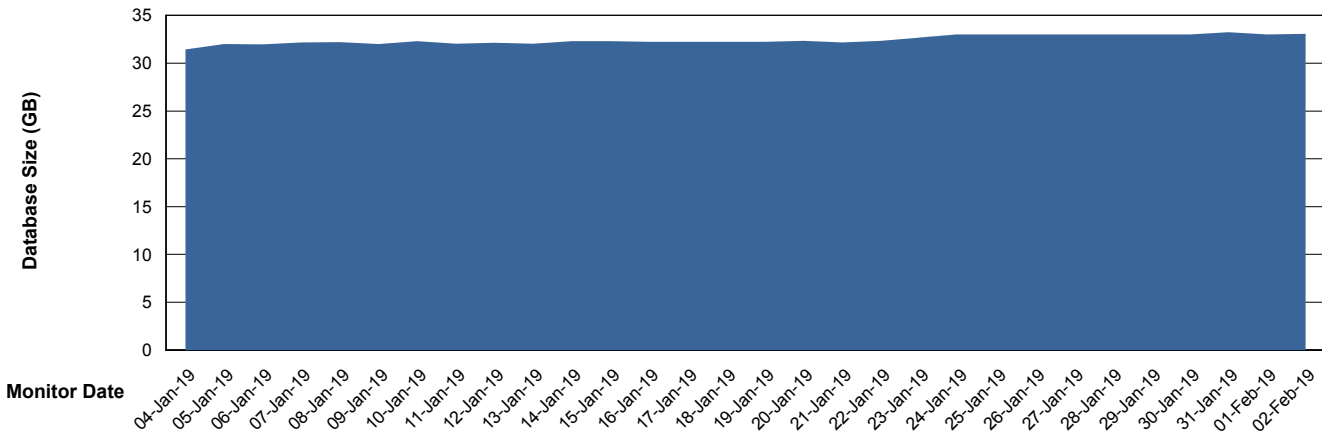

Weekly SLA Customer Report

Customer BGG_Production
Database ID 58

Database Performance BGGDB_Production

Weekly SLA Customer Report

Customer BGG_Production
Database ID 58

Database Performance BGGDB_Standby

Weekly SLA Customer Report

Customer BGG_Production
Database ID 58

DATABASE SIZE BGGDB_BI

Database growth over last month

DATABASE SIZE BGGDB_Production

Database growth over last month

Weekly SLA Customer Report

Customer BGG_Production
Database ID 58