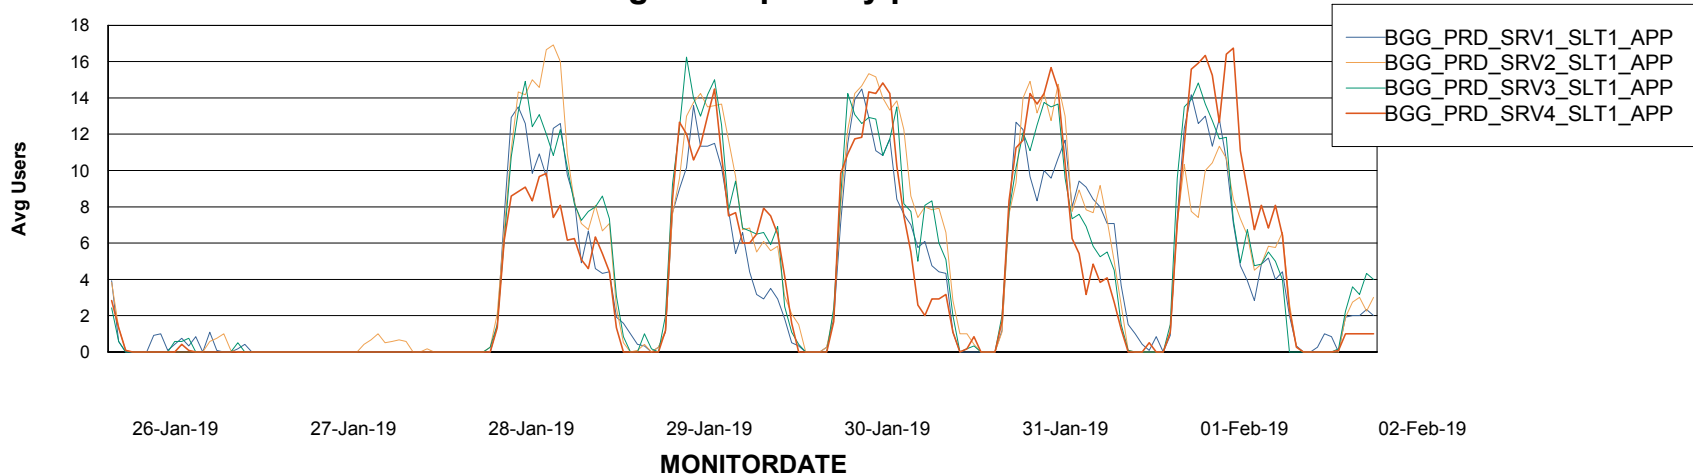

Avg users per day per ABS server