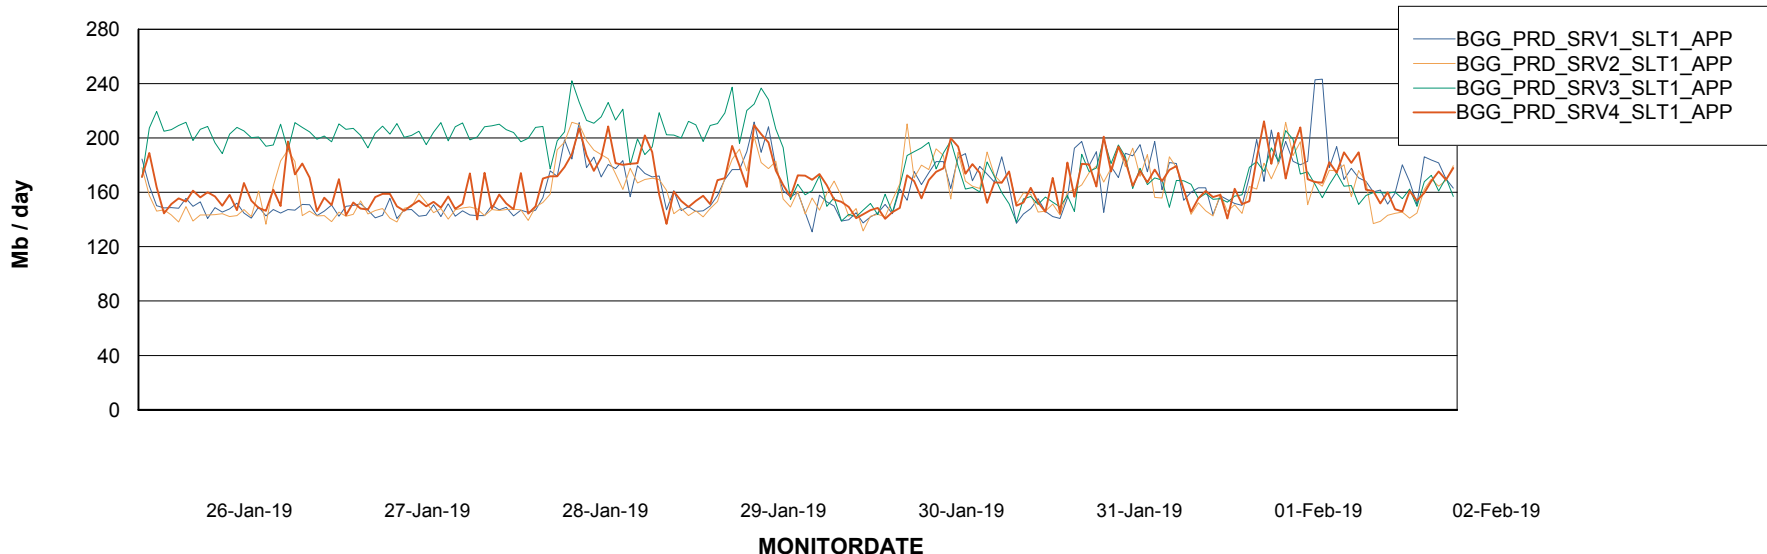

ABSSolute Application Server Services

Avg memory used per ABS Server Service