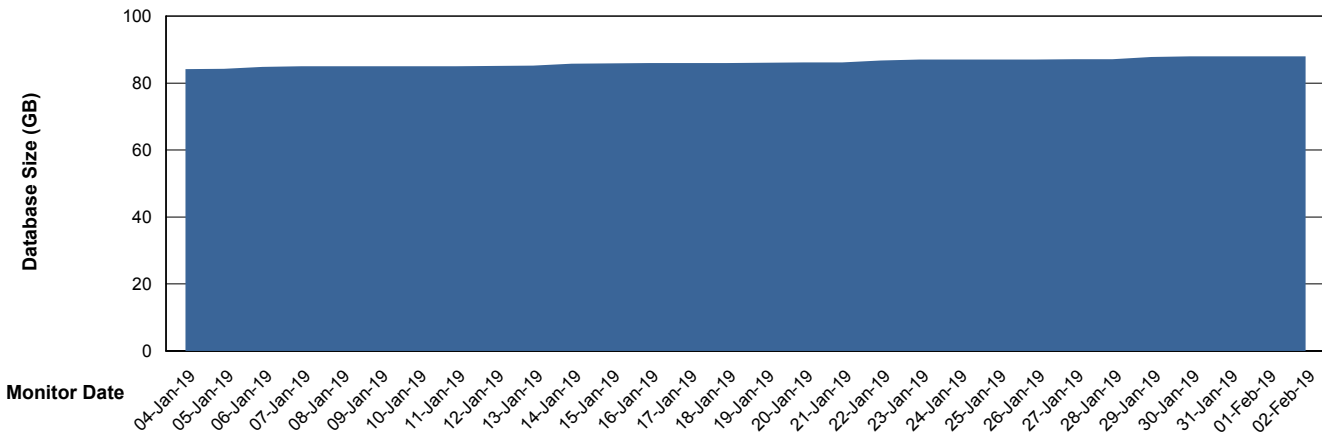

Weekly SLA Customer Report

Customer BGG_Production
Database ID 58

Database Performance BGGDB_Production

Weekly SLA Customer Report

Customer BGG_Production
Database ID 58

Database Performance BGGDB_Standby

Weekly SLA Customer Report

Customer BGG_Production
Database ID 58

DATABASE SIZE BGGDB_BI

Database growth over last month

DATABASE SIZE BGGDB_Production

Database growth over last month

Weekly SLA Customer Report

Customer BGG_Production
Database ID 58

Database Tablespace		BGGDB_BI		
Date	Tablespace Name	Filesize (Gb)	Usedsize (Gb)	Percentage free
02-Feb-19	ABSDATA	18	15	17
	INDX	20	16	20
01-Feb-19	ABSDATA	18	15	17
	INDX	20	16	20
31-Jan-19	ABSDATA	18	15	17
	INDX	20	16	20
30-Jan-19	ABSDATA	18	15	17
	INDX	20	16	20
29-Jan-19	ABSDATA	18	15	17
	INDX	20	16	20
28-Jan-19	ABSDATA	18	15	17
	INDX	20	16	20
27-Jan-19	ABSDATA	18	15	17
	INDX	20	16	20