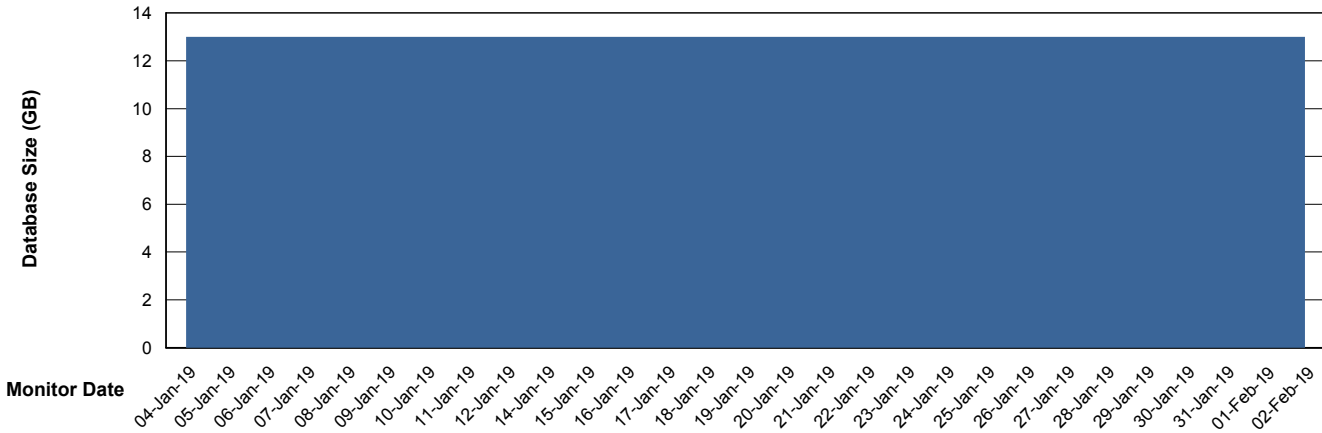

DB Processes Max 150
DB Sessions Max 248

Weekly SLA Customer Report

Customer BCM_Production
 Database ID 81

DATABASE SIZE BCMDB_ABS1 Production Database

Database growth over last month

Database Tablespace BCMDB_ABS1 Production Database

Date	Tablespace Name	Filesize (Gb)	Usedsize (Gb)	Percentage free
02-Feb-19	ABSDATA	5	3	40
	INDX	11	9	18
01-Feb-19	ABSDATA	5	3	40
	INDX	11	9	18
31-Jan-19	ABSDATA	5	3	40
	INDX	11	9	18
30-Jan-19	ABSDATA	5	3	40
	INDX	11	9	18
29-Jan-19	ABSDATA	5	3	40
	INDX	11	9	18
28-Jan-19	ABSDATA	5	3	40
	INDX	11	9	18
27-Jan-19	ABSDATA	5	3	40
	INDX	11	9	18