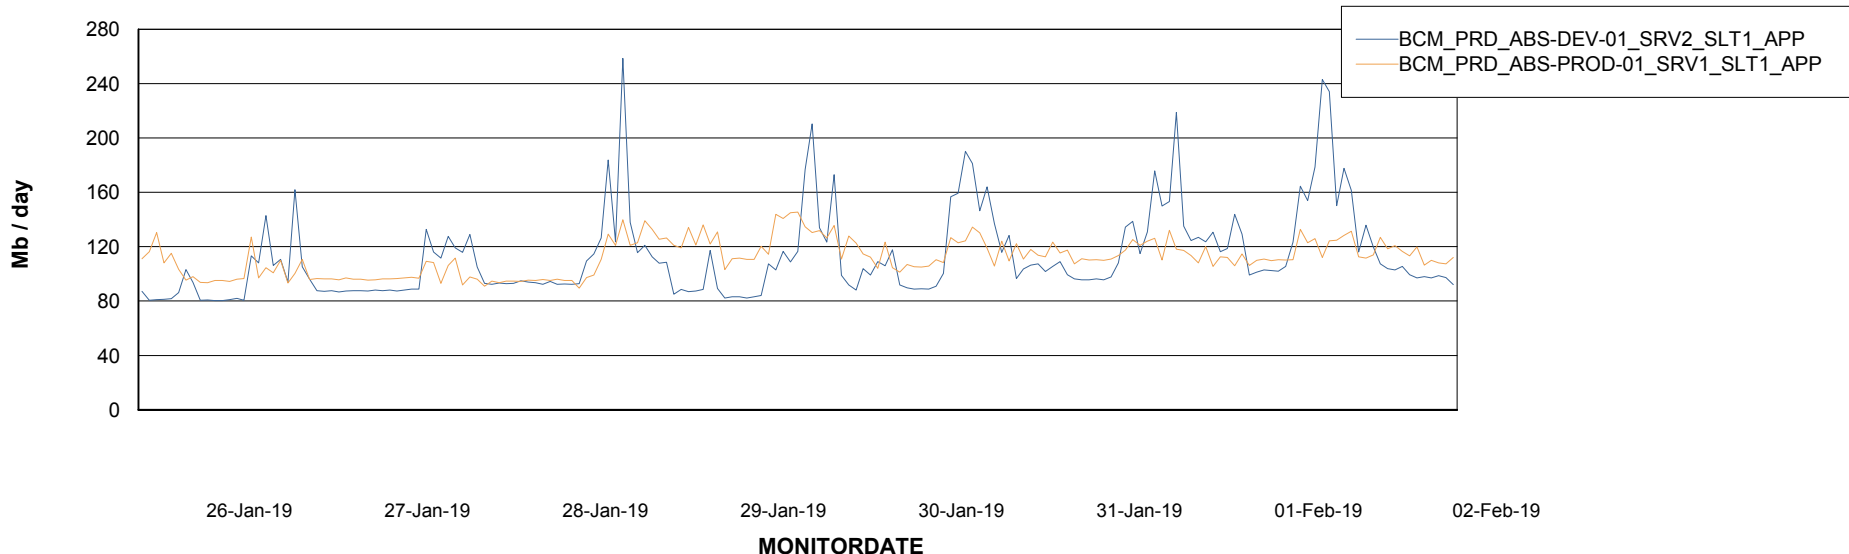

ABSSolute Application Server Services

Avg memory used per ABS Server Service