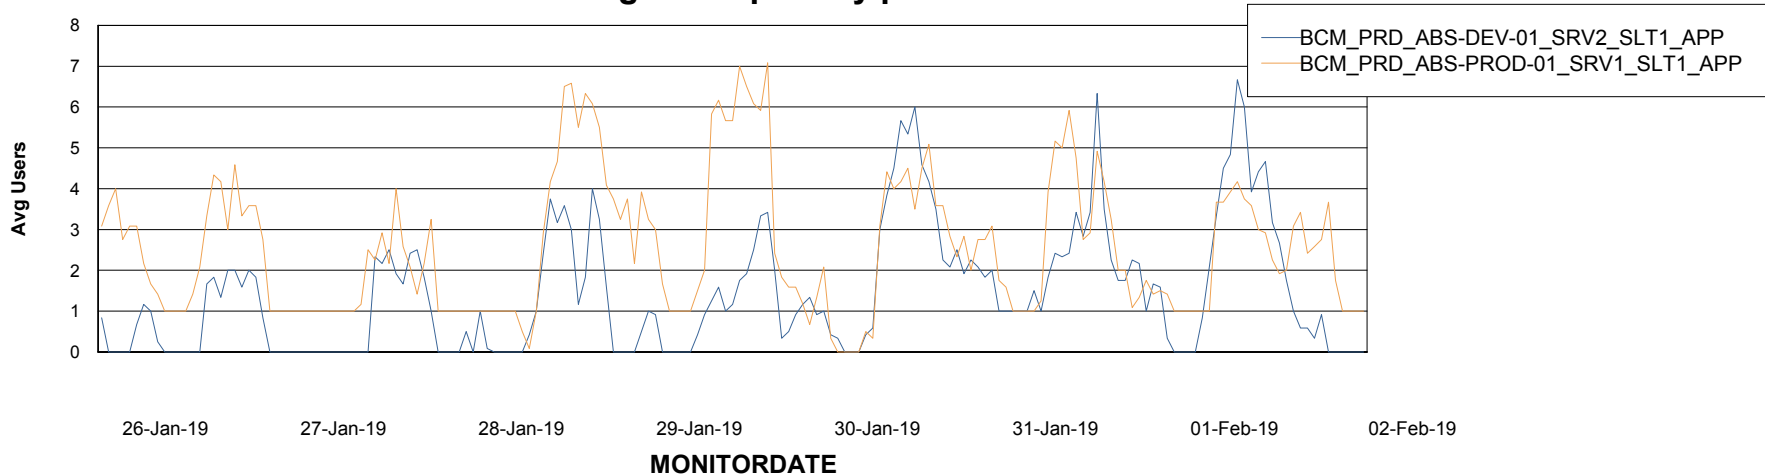

Avg users per day per ABS server