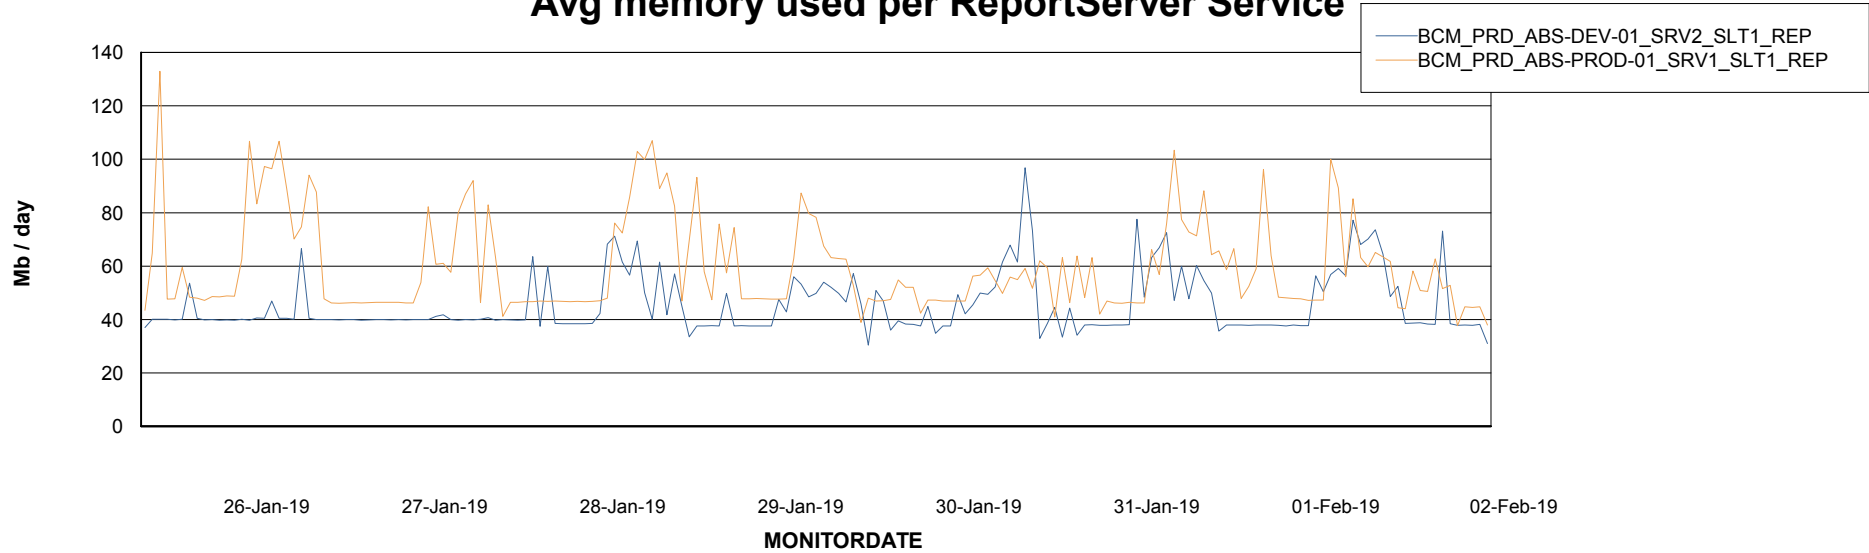

Avg memory used per ABS Server Service

Avg users per day per ABS server

Weekly SLA Customer Report

Customer BCM_Production
Database ID 81

ABSSolute Application ReportServer Services

Avg memory used per ReportServer Service