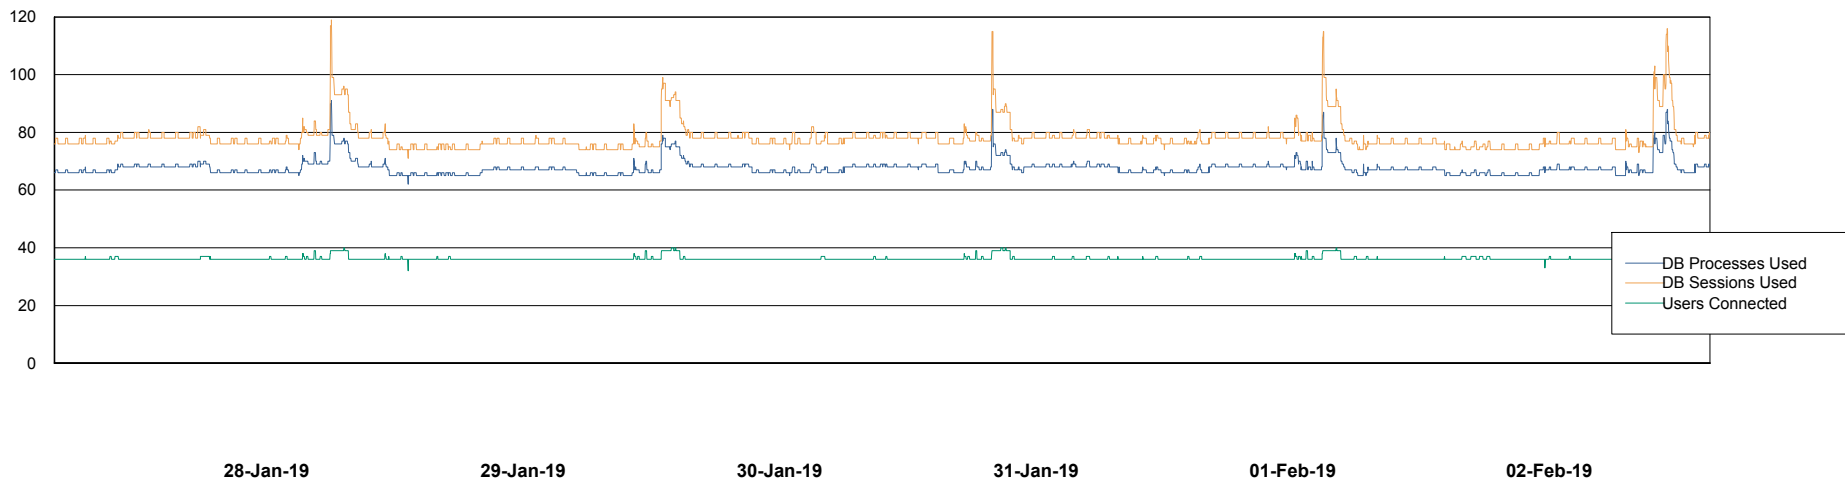

Weekly SLA Customer Report

Customer BCM_Production
Database ID 81

Harddisk Usage BCM_PRD_ABS-PRODWEB-01

	Free disk space on c: (%)	Total disk space on c: (Gb)
02-Feb-19	66	80
01-Feb-19	67	80
31-Jan-19	67	80
30-Jan-19	67	80
29-Jan-19	67	80
28-Jan-19	67	80
27-Jan-19	67	80

Weekly SLA Customer Report

Customer BCM_Production
Database ID 81

Database Performance BCMDB_ABS1 Production Database

Weekly SLA Customer Report

Customer BCM_Production
Database ID 81

Database Performance BCMDB_ABS1SB Standby Database