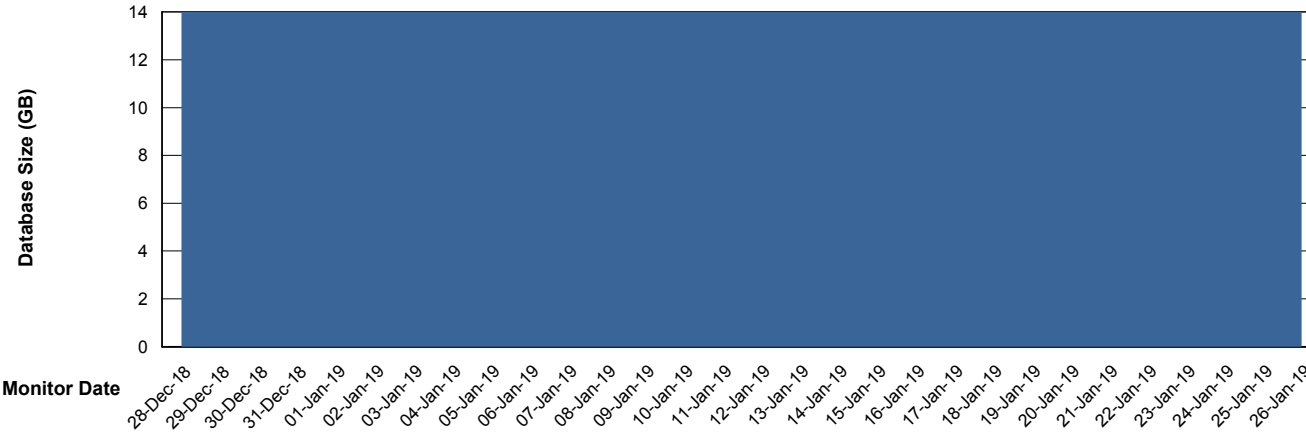

Database Performance WBLDB_Standby

DB Processes Max 500
DB Sessions Max 772

Weekly SLA Customer Report

Customer WBL_Production
 Database ID 40

DATABASE SIZE WBLDB_Production

Database growth over last month

Database Tablespace WBLDB_Production

Date	Tablespace Name	Filesize (Gb)	Usedsize (Gb)	Percentage free
26-Jan-19	ABSDATA	6	5	17
	INDX	9	7	22
25-Jan-19	ABSDATA	6	5	17
	INDX	9	7	22
24-Jan-19	ABSDATA	6	5	17
	INDX	9	7	22
23-Jan-19	ABSDATA	6	5	17
	INDX	9	7	22
22-Jan-19	ABSDATA	6	5	17
	INDX	9	7	22
21-Jan-19	ABSDATA	6	5	17
	INDX	9	7	22
20-Jan-19	ABSDATA	6	5	17
	INDX	9	7	22