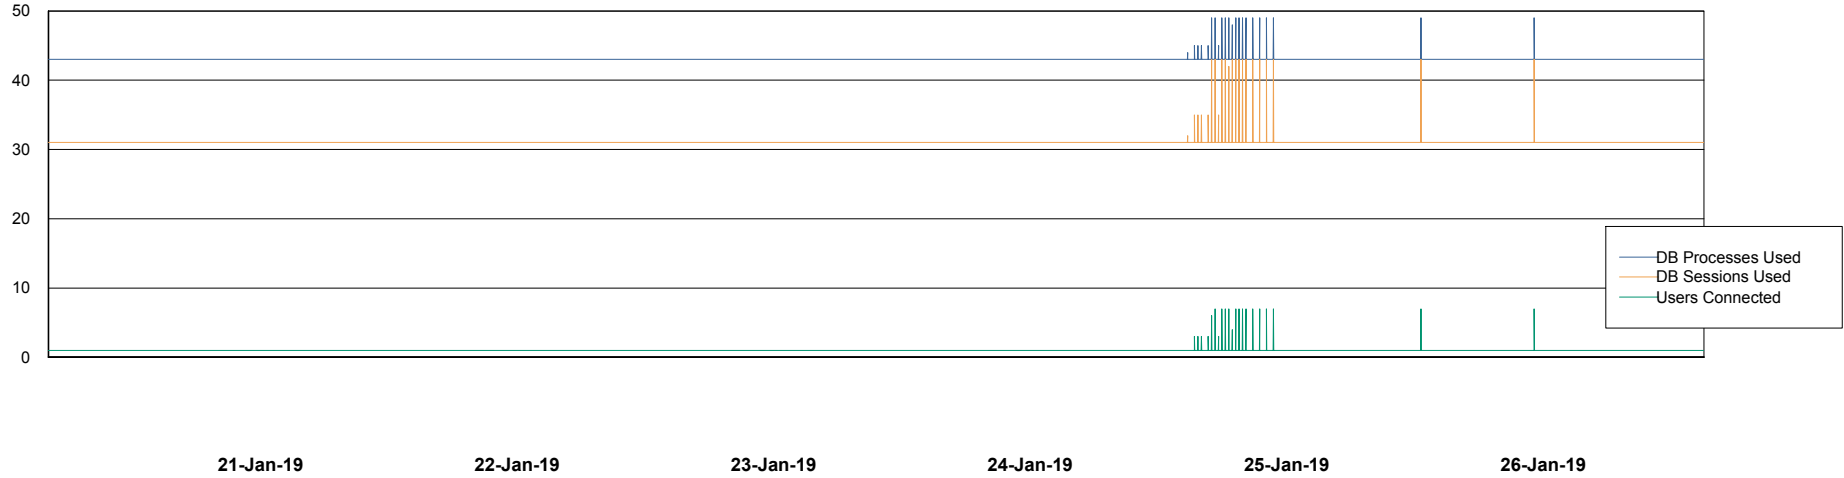

Weekly SLA Customer Report

Customer WBL_Production
Database ID 40

Database Performance WBLDB_Production

DB Processes Max 500
DB Sessions Max 772

Weekly SLA Customer Report

Customer WBL_Production
Database ID 40

Database Performance WBLDB_Standby

DB Processes Max 500
DB Sessions Max 772

Weekly SLA Customer Report

Customer WBL_Production
 Database ID 40

DATABASE SIZE WBLDB_Production

Database growth over last month