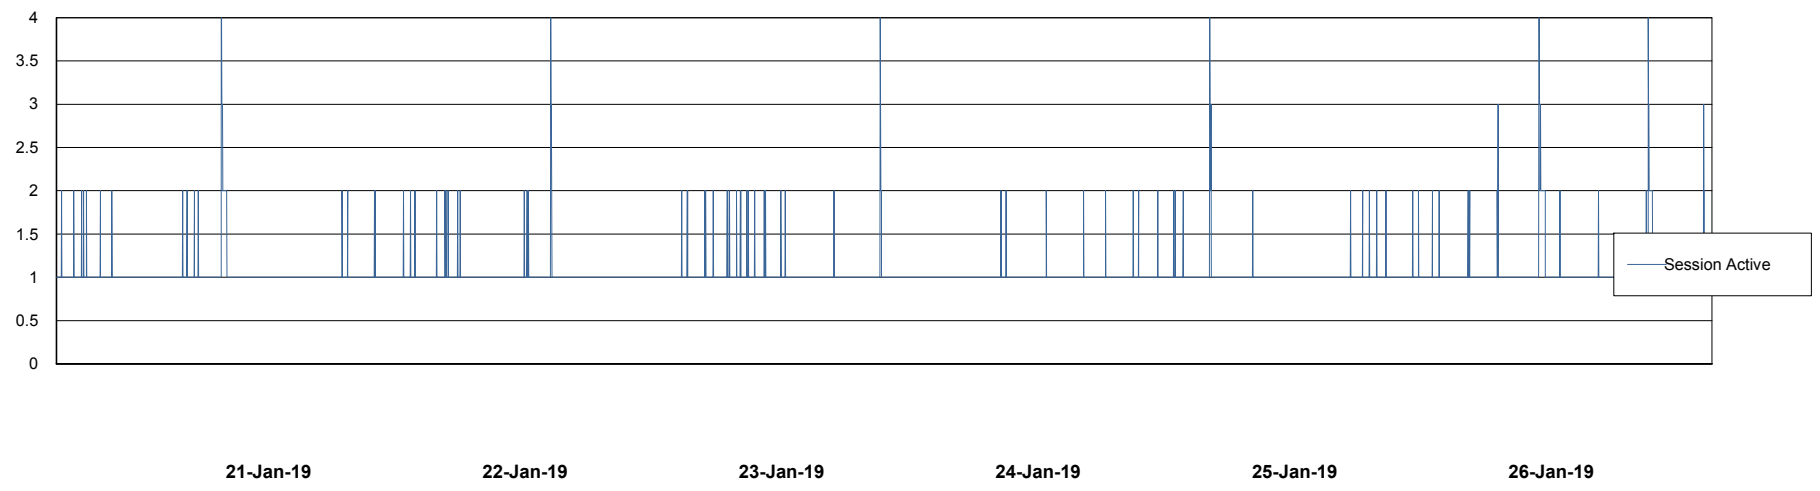

Harddisk Usage WBL_PRD_ORACLE2

	Free disk space on c: (%)	Total disk space on c: (Gb)	Free disk space on d: (%)	Total disk space on d: (Gb)	Free disk space on e: (%)	Total disk space on e: (Gb)	Free disk space on f: (%)	Total disk space on f: (Gb)
26-Jan-19	74	120	90	200	89	200	96	200
25-Jan-19	74	120	90	200	89	200	96	200
24-Jan-19	74	120	90	200	89	200	96	200
23-Jan-19	74	120	90	200	89	200	96	200
22-Jan-19	74	120	90	200	89	200	97	200
21-Jan-19	74	120	90	200	89	200	97	200
20-Jan-19	74	120	90	200	89	200	97	200

Weekly SLA Customer Report

Customer WBL_Production
Database ID 40

Database Performance WBLDB_Production

DB Processes Max 500
DB Sessions Max 772

Weekly SLA Customer Report

Customer WBL_Production
Database ID 40