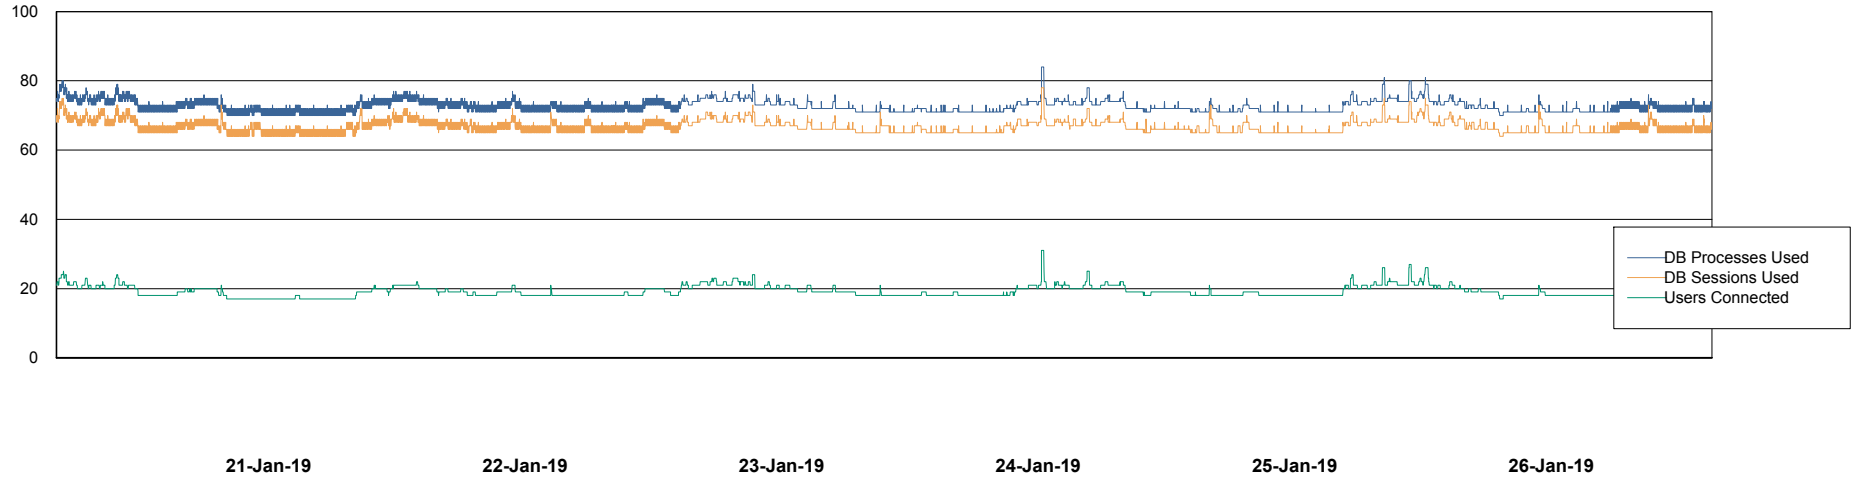

Harddisk Usage WBL_PRD_ORACLE2

	Free disk space on c: (%)	Total disk space on c: (Gb)	Free disk space on d: (%)	Total disk space on d: (Gb)	Free disk space on e: (%)	Total disk space on e: (Gb)	Free disk space on f: (%)	Total disk space on f: (Gb)
26-Jan-19	74	120	90	200	89	200	96	200
25-Jan-19	74	120	90	200	89	200	96	200
24-Jan-19	74	120	90	200	89	200	96	200
23-Jan-19	74	120	90	200	89	200	96	200
22-Jan-19	74	120	90	200	89	200	97	200
21-Jan-19	74	120	90	200	89	200	97	200
20-Jan-19	74	120	90	200	89	200	97	200

Weekly SLA Customer Report

Customer WBL_Production
Database ID 40

Database Performance WBLDB_Production

DB Processes Max 500
DB Sessions Max 772

Weekly SLA Customer Report

Customer WBL_Production
Database ID 40