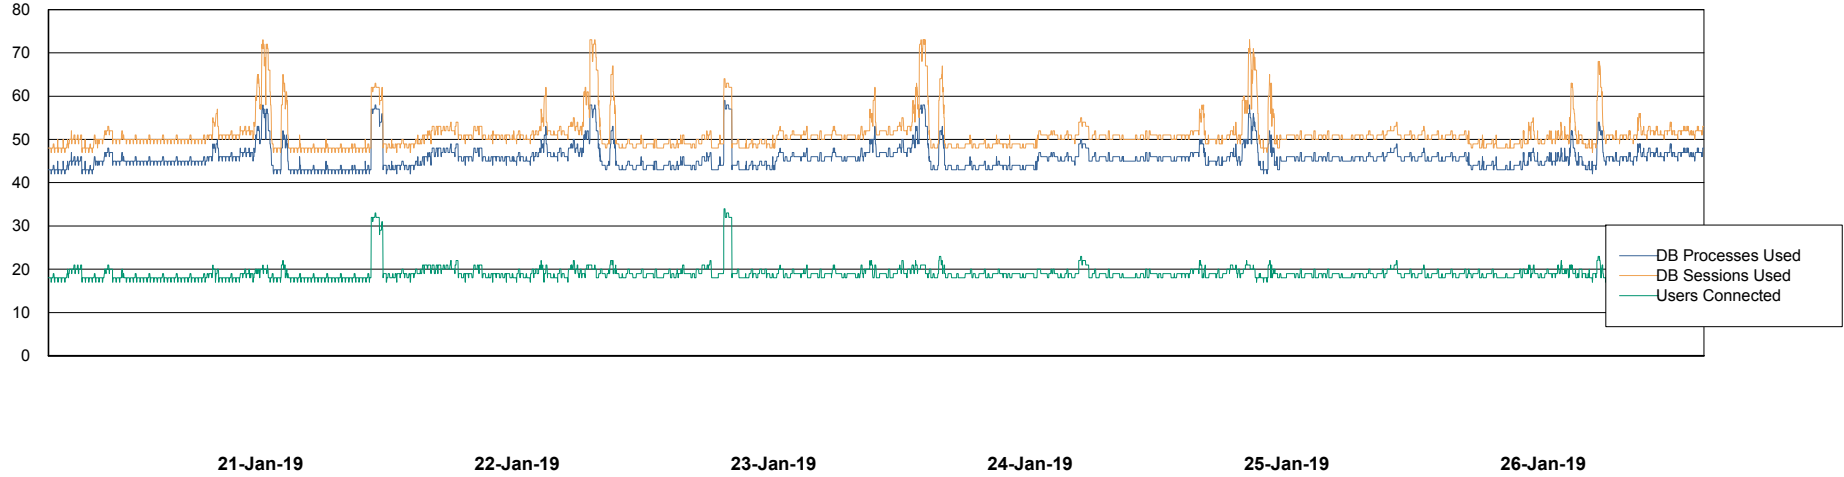

Database Performance VOSBIDB_Production

DB Processes Max 500
DB Sessions Max 772