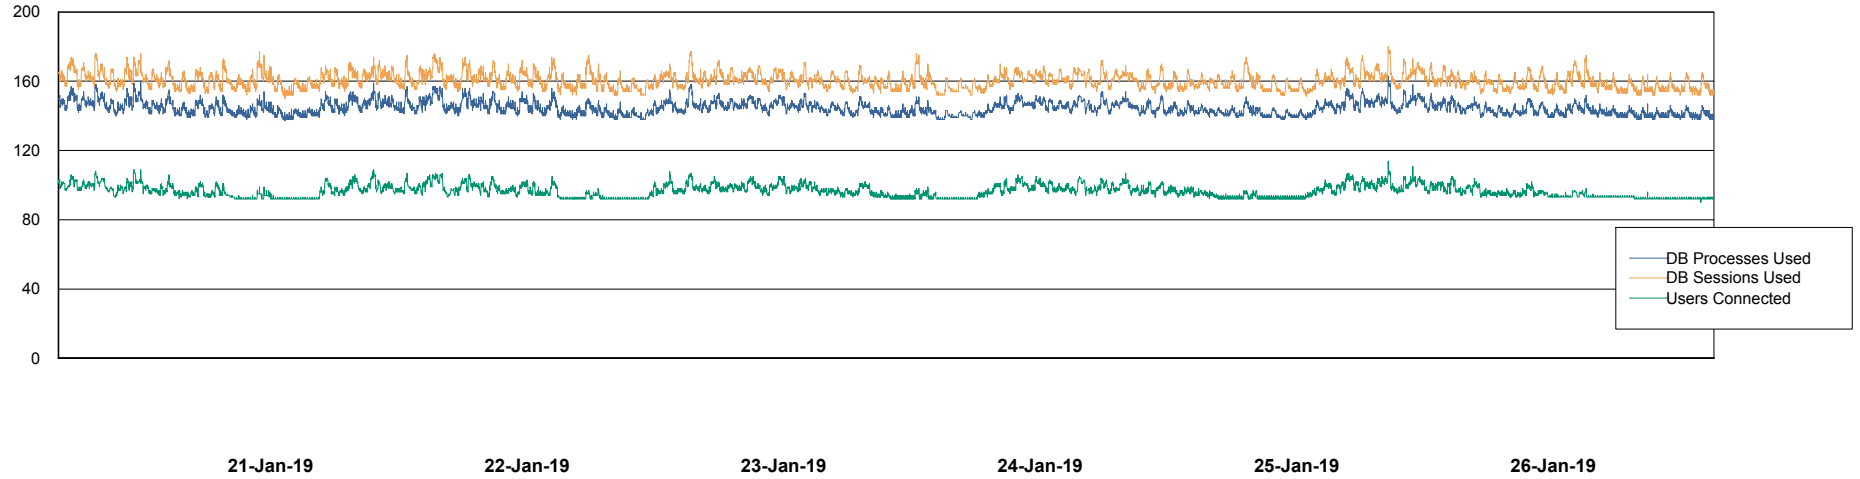

Database Performance VOSDB_Production

DB Processes Max 300
DB Sessions Max 472