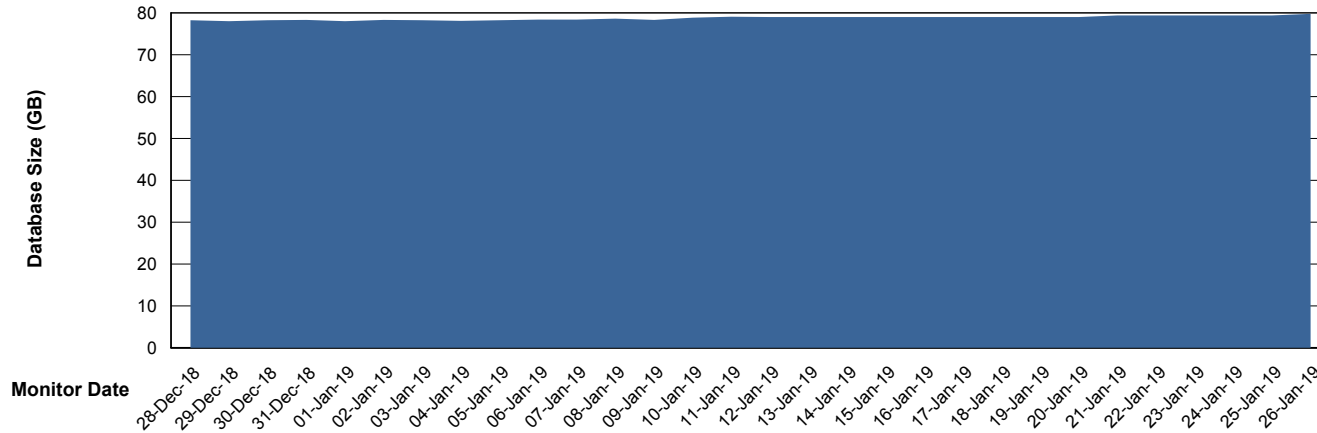

Database Performance VOSDB_Production

DB Processes Max 300
DB Sessions Max 472

Weekly SLA Customer Report

Customer VOS_Production
Database ID 68

Database Performance VOSDB_Standby

DB Processes Max 300
DB Sessions Max 472

Weekly SLA Customer Report

Customer VOS_Production
Database ID 68

DATABASE SIZE VOSBIDB_Production

Database growth over last month

DATABASE SIZE VOSDB_Production

Database growth over last month

Weekly SLA Customer Report