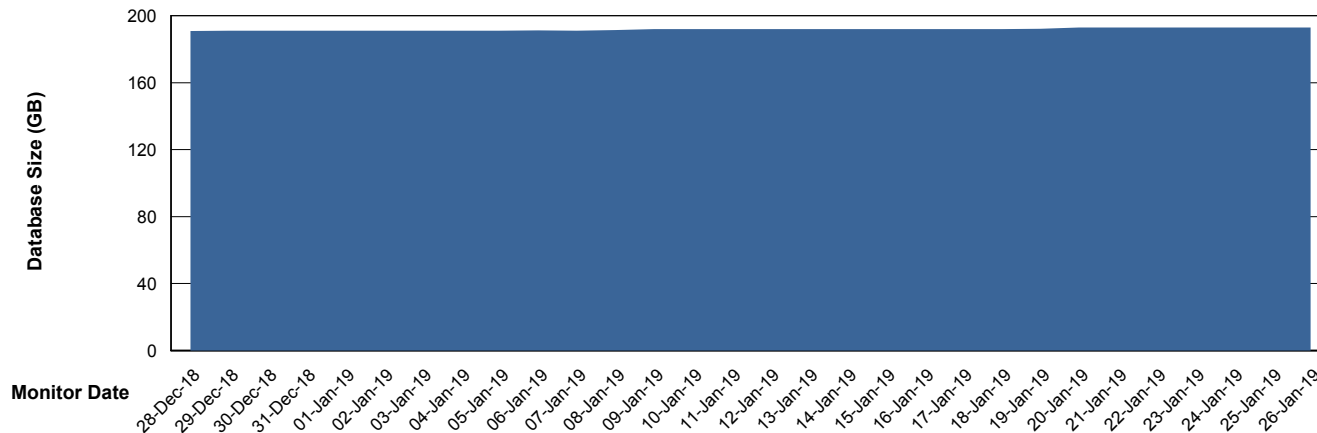

Weekly SLA Customer Report

Customer VOS_Production
Database ID 68

DATABASE SIZE VOSBIDB_Production

Database growth over last month

DATABASE SIZE VOSDB_Production

Database growth over last month

Weekly SLA Customer Report

Customer VOS_Production
 Database ID 68

Database Tablespace VOSBIDB_Production

Date	Tablespace Name	Filesize (Gb)	Usedsize (Gb)	Percentage free
26-Jan-19	ABSDATA	37	31	16
	INDX	53	45	15
25-Jan-19	ABSDATA	37	31	16
	INDX	53	44	17
24-Jan-19	ABSDATA	37	31	16
	INDX	53	44	17
23-Jan-19	ABSDATA	37	31	16
	INDX	53	44	17
22-Jan-19	ABSDATA	37	31	16
	INDX	53	44	17
21-Jan-19	ABSDATA	37	31	16
	INDX	53	44	17
20-Jan-19	ABSDATA	37	31	16
	INDX	53	44	17