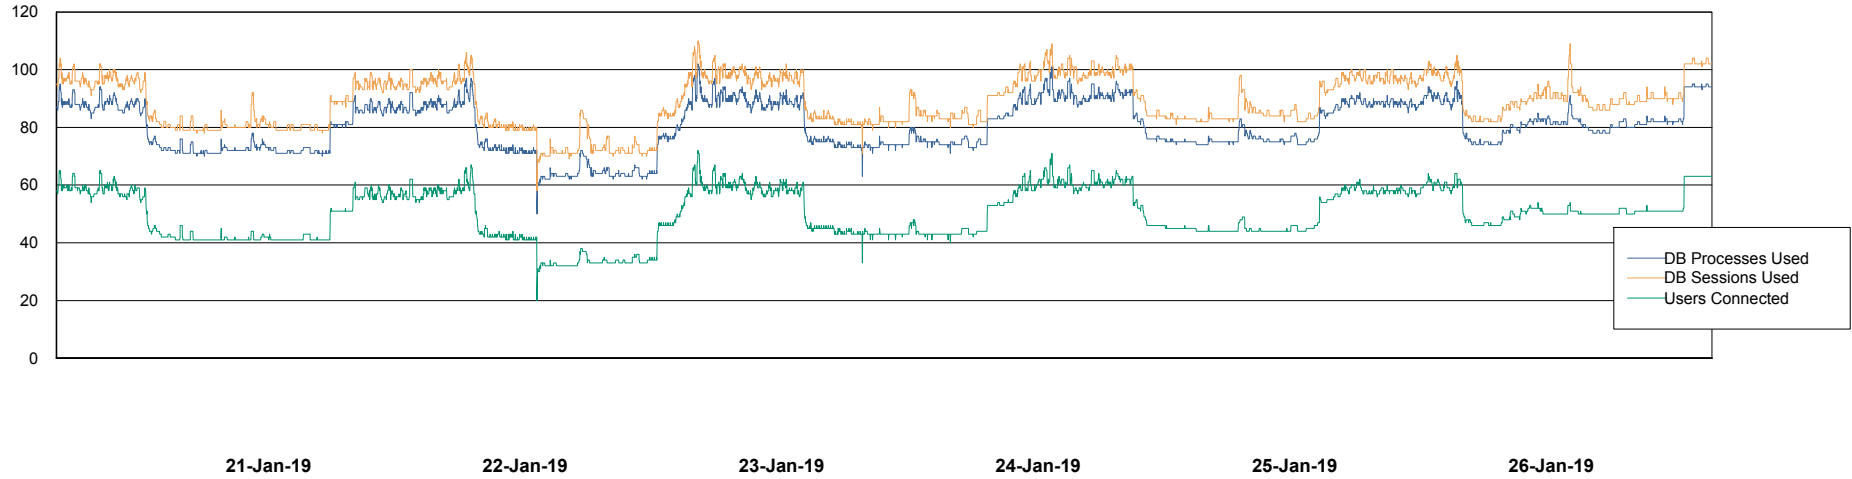

Database Performance VENDB_Production

DB Processes Max 500
DB Sessions Max 772