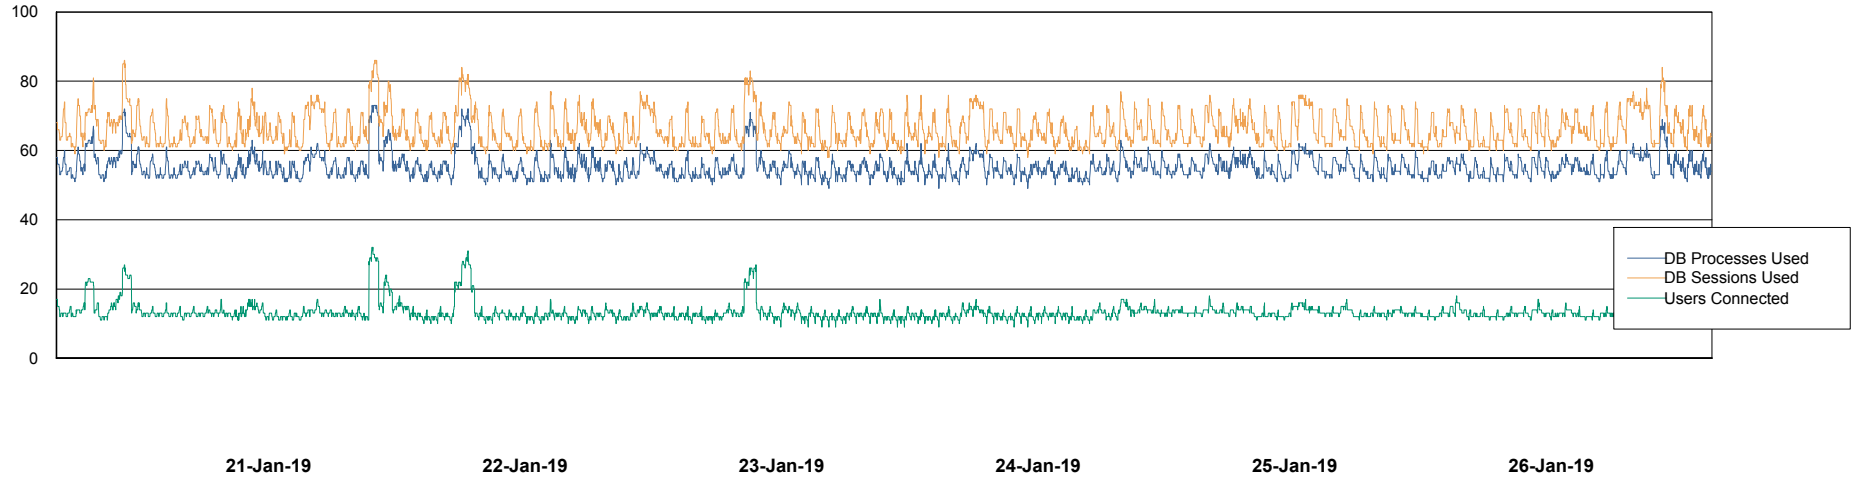

Database Performance VENDB_BI

DB Processes Max 500
DB Sessions Max 772