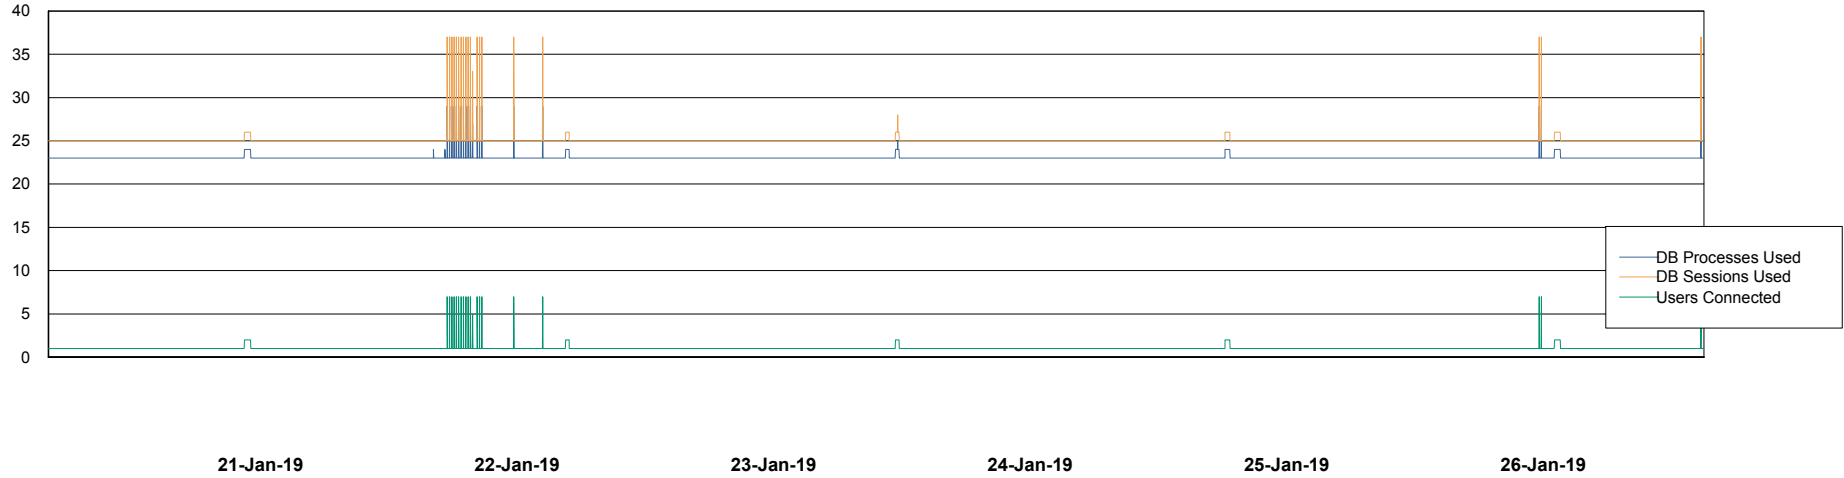

DB Processes Max 500
DB Sessions Max 772

Weekly SLA Customer Report

Customer VEN_Production
Database ID 35

Database Performance VENDB_Standby

DB Processes Max 500
DB Sessions Max 772

Weekly SLA Customer Report