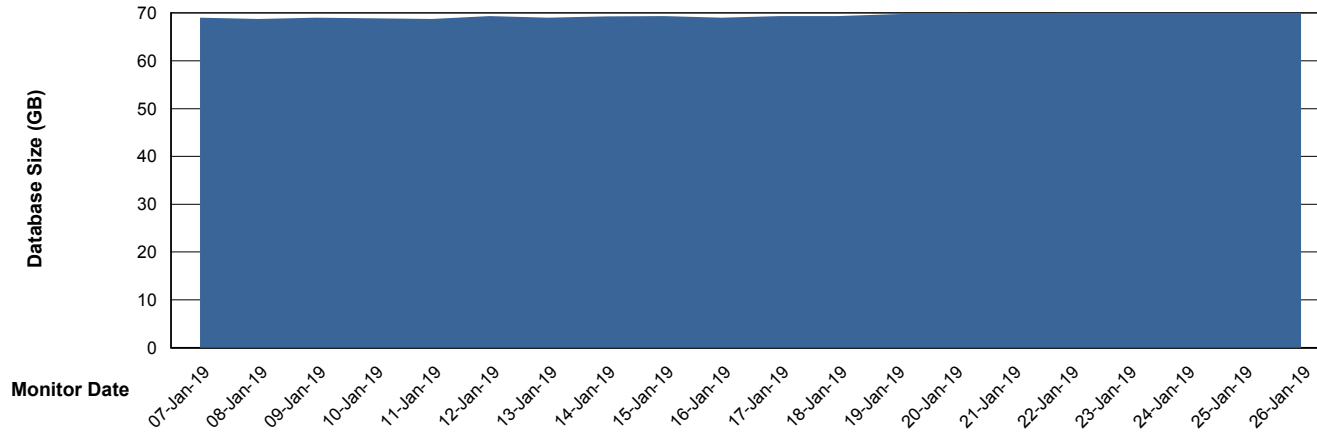

DB Processes Max 500
DB Sessions Max 772

Weekly SLA Customer Report

Customer VEN_Production
Database ID 35

Database Performance VENDB_Standby

DB Processes Max 500
DB Sessions Max 772

Weekly SLA Customer Report

Customer VEN_Production
Database ID 35

DATABASE SIZE VENDB_BI

Database growth over last month

DATABASE SIZE VENDB_Production

Database growth over last month

Weekly SLA Customer Report

Customer VEN_Production
Database ID 35