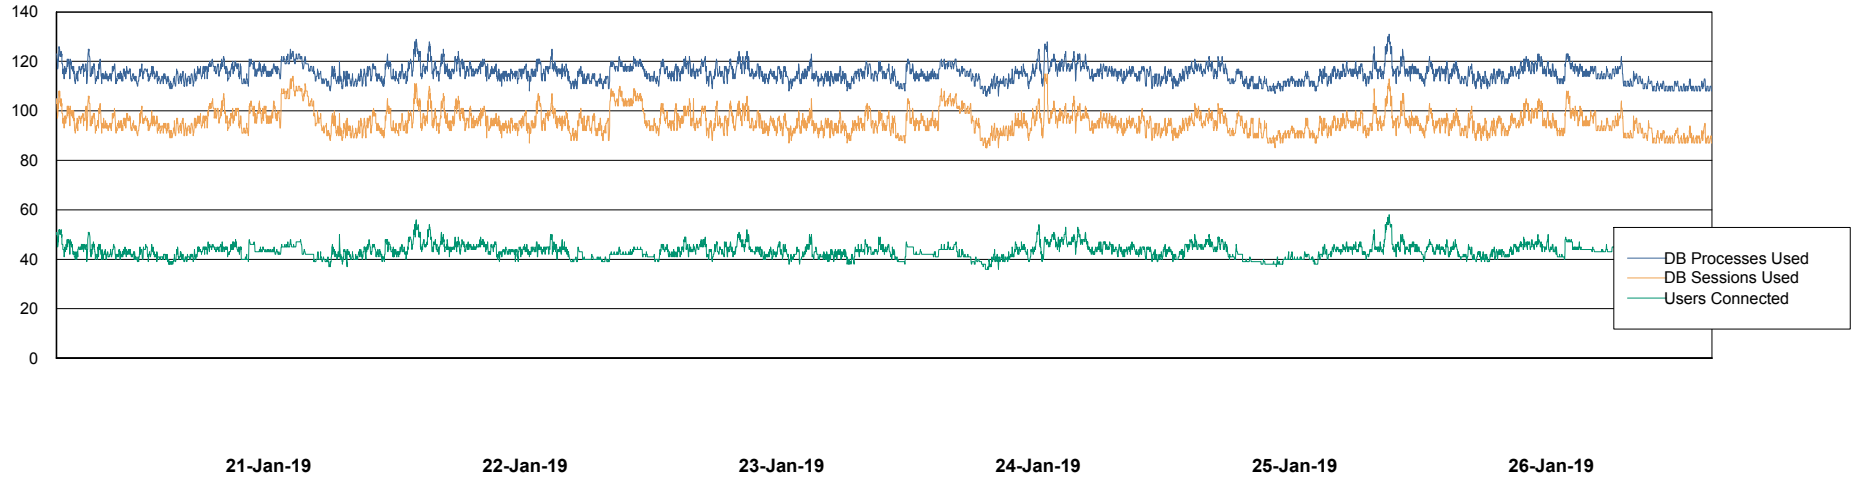

Database Performance STKDB_ABS1 Production Database

DB Processes Max 500
DB Sessions Max 776