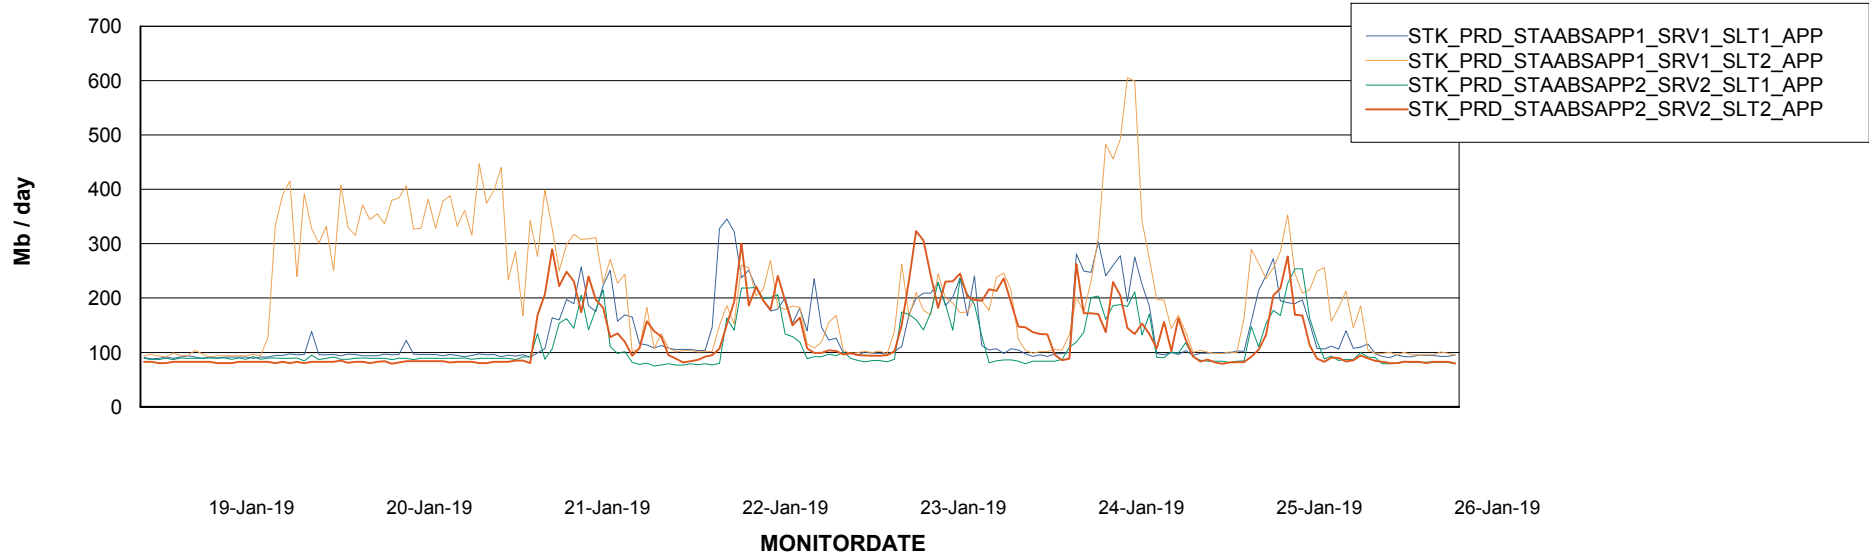

Database Tablespace STKDB_ABS1 Production Database

Date	Tablespace Name	Filesize (Gb)	Usedsize (Gb)	Percentage free
26-Jan-19	ABSDATA	179	107	40
	INDX	148	121	18
25-Jan-19	ABSDATA	179	107	40
	INDX	148	121	18
24-Jan-19	ABSDATA	179	107	40
	INDX	148	121	18
23-Jan-19	ABSDATA	179	107	40
	INDX	148	121	18
22-Jan-19	ABSDATA	179	107	40
	INDX	148	121	18
21-Jan-19	ABSDATA	179	107	40
	INDX	148	121	18
20-Jan-19	ABSDATA	179	107	40
	INDX	148	121	18

Weekly SLA Customer Report

Customer STK_Production
Database ID 82

ABSSolute Application Server Services

Avg memory used per ABS Server Service

Avg users per day per ABS server

Weekly SLA Customer Report

Customer STK_Production
Database ID 82