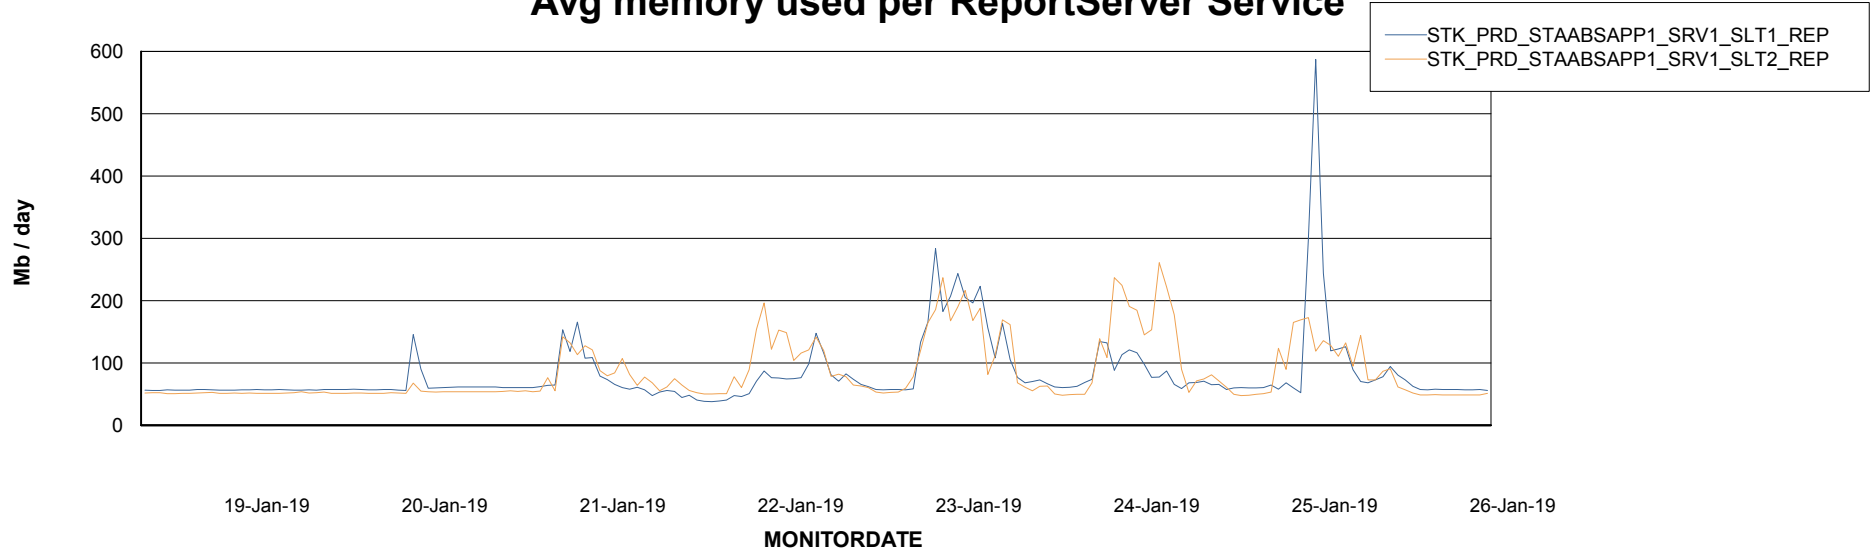

ABSSolute Application ReportServer Services

Avg memory used per ReportServer Service