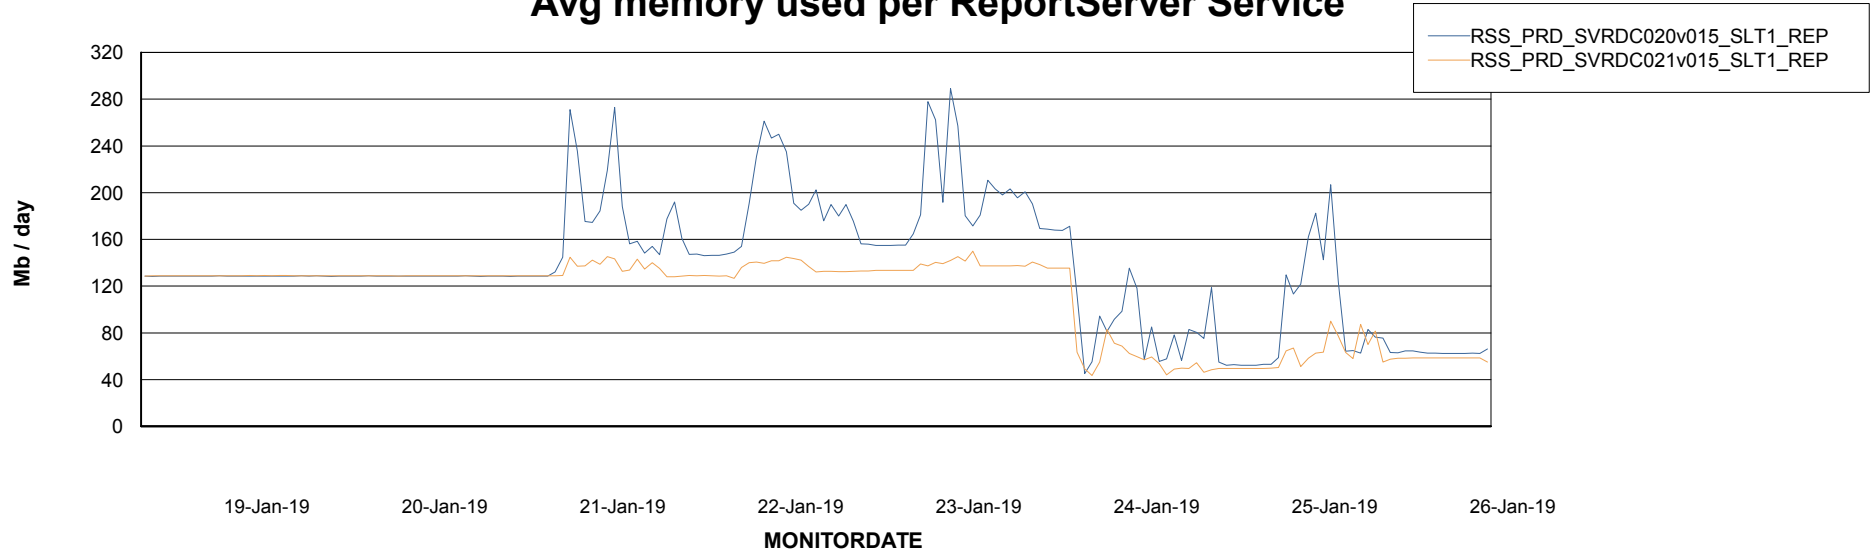

ABSSolute Application ReportServer Services

Avg memory used per ReportServer Service