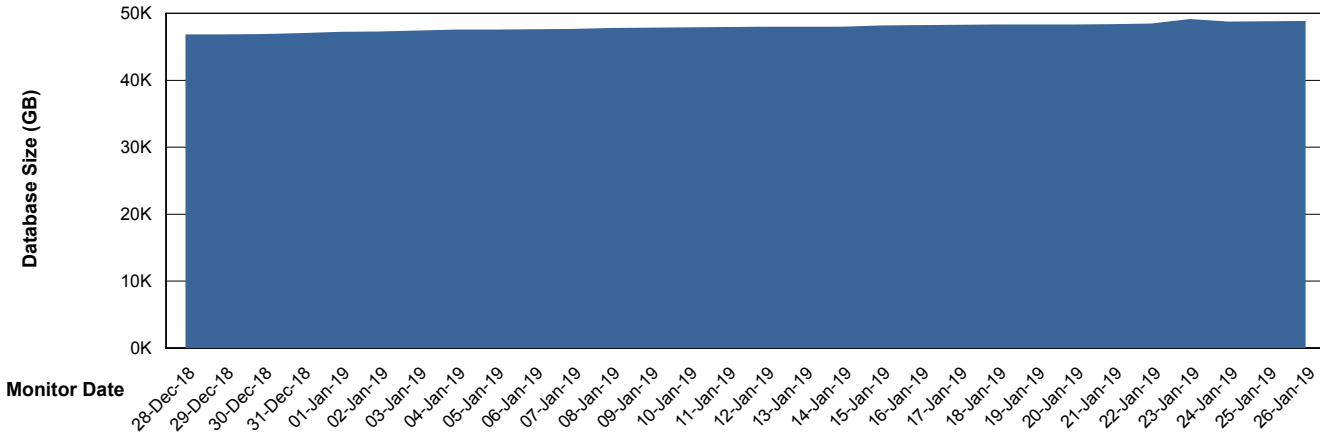

DATABASE SIZE RSSDB_Production

Database growth over last month

Database Tablespace RSSDB_Production

Date	Tablespace Name	Filesize (Gb)	Usedsize (Gb)	Percentage free
26-Jan-19	ABSDATA	24,000	20,473	15
	INDX	33,000	26,964	18
25-Jan-19	ABSDATA	24,000	20,465	15
	INDX	33,000	26,964	18
24-Jan-19	ABSDATA	24,000	20,456	15
	INDX	33,000	26,945	18
23-Jan-19	ABSDATA	24,000	20,452	15
	INDX	33,000	26,892	19
22-Jan-19	ABSDATA	24,000	20,379	15
	INDX	33,000	26,805	19
21-Jan-19	ABSDATA	24,000	20,355	15
	INDX	33,000	26,706	19
20-Jan-19	ABSDATA	24,000	20,354	15
	INDX	33,000	26,675	19