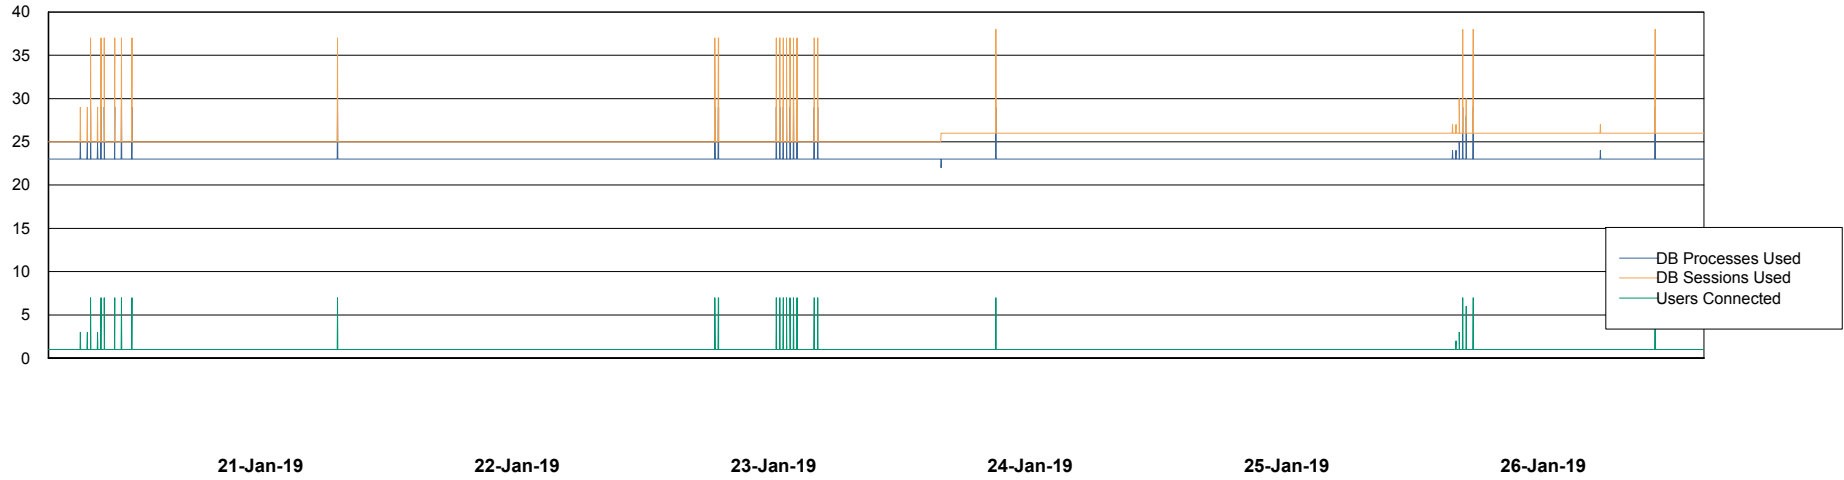

Weekly SLA Customer Report

Customer RSS Production
Database ID 52

Database Performance RSSDB_Production

Weekly SLA Customer Report

Customer RSS Production
Database ID 52

Database Performance RSSDB_Standby

Weekly SLA Customer Report