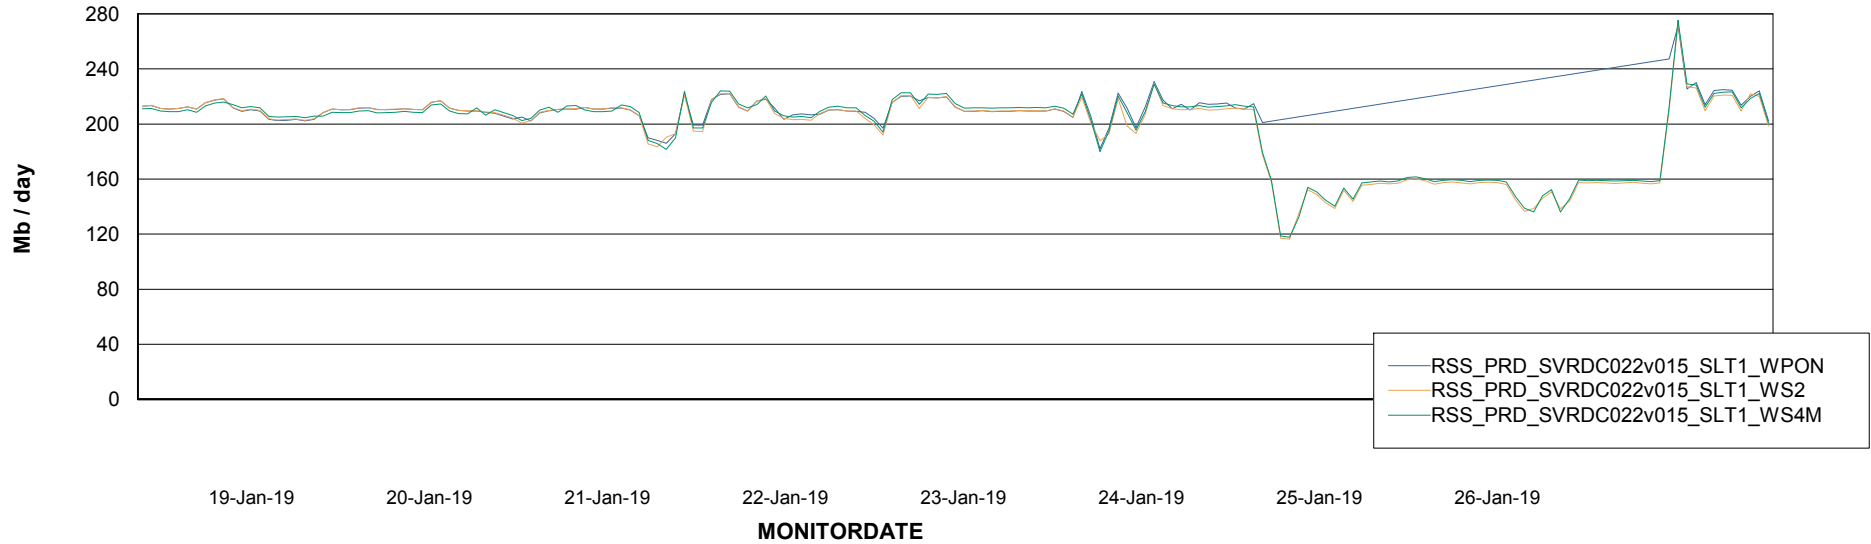

ABSSolute Application ReportServer Services

Avg memory used per ReportServer Service

Weekly SLA Customer Report

Customer RSS Production
Database ID 52

ABSSolute Web Component Services

Avg memory used per ABS Web component