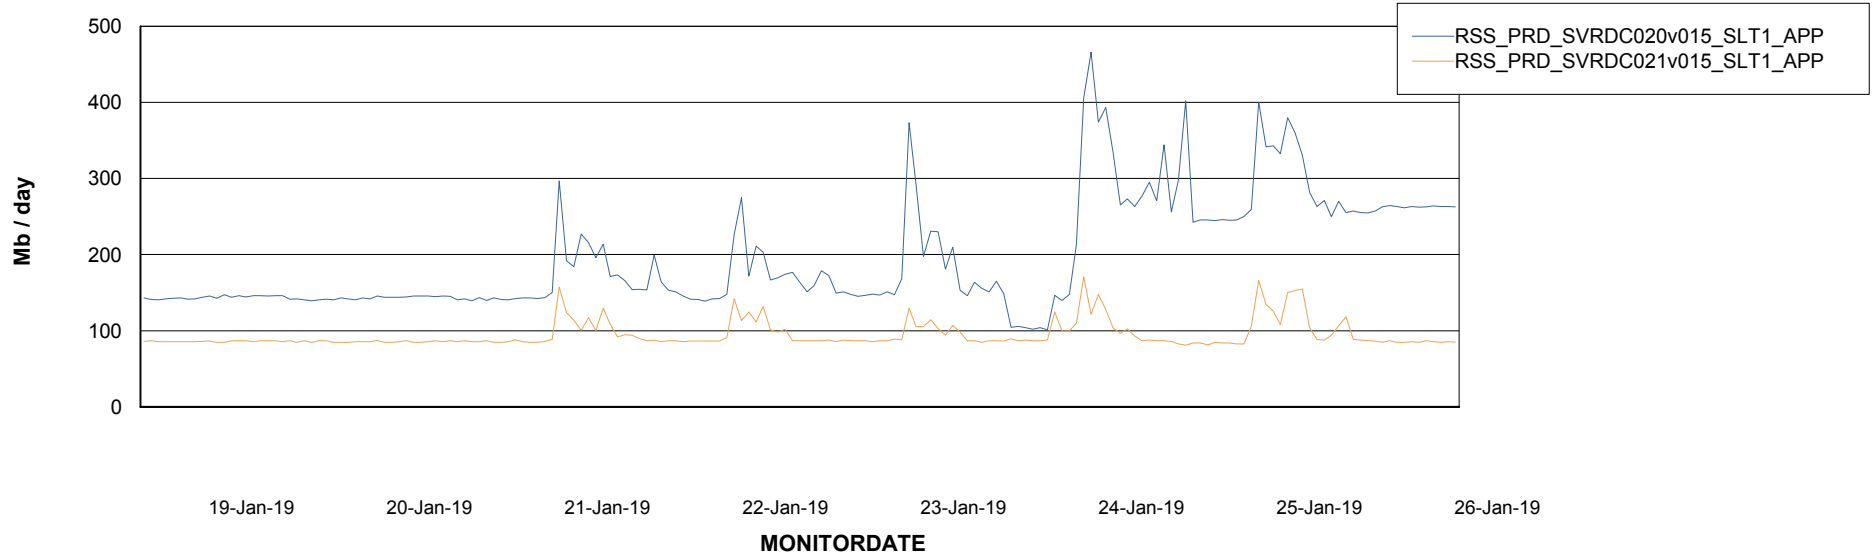

Weekly SLA Customer Report

Customer RSS Production
Database ID 52

Database Performance RSSDB_Production

Weekly SLA Customer Report

Customer RSS Production
Database ID 52

Database Performance RSSDB_Standby

Weekly SLA Customer Report

Customer RSS Production
 Database ID 52

DATABASE SIZE RSSDB_Production

Database growth over last month

Database Tablespace RSSDB_Production

Date	Tablespace Name	Filesize (Gb)	Usedsize (Gb)	Percentage free
26-Jan-19	ABSDATA	24,000	20,473	15
	INDX	33,000	26,964	18
25-Jan-19	ABSDATA	24,000	20,465	15
	INDX	33,000	26,964	18
24-Jan-19	ABSDATA	24,000	20,456	15
	INDX	33,000	26,945	18
23-Jan-19	ABSDATA	24,000	20,452	15
	INDX	33,000	26,892	19
22-Jan-19	ABSDATA	24,000	20,379	15
	INDX	33,000	26,805	19
21-Jan-19	ABSDATA	24,000	20,355	15
	INDX	33,000	26,706	19
20-Jan-19	ABSDATA	24,000	20,354	15
	INDX	33,000	26,675	19

Weekly SLA Customer Report

Customer RSS Production
Database ID 52

ABSSolute Application Server Services

Avg memory used per ABS Server Service

Avg users per day per ABS server

Weekly SLA Customer Report

Customer RSS Production
Database ID 52