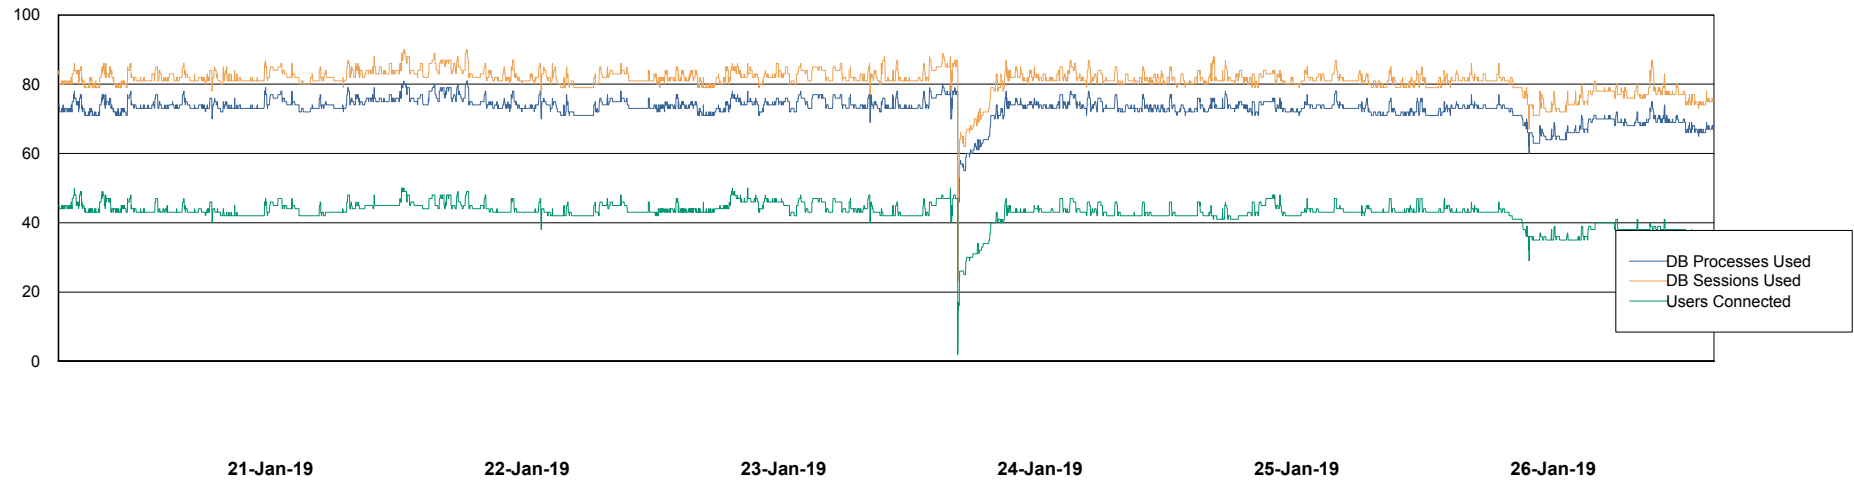

Database Performance RSSDB_Production