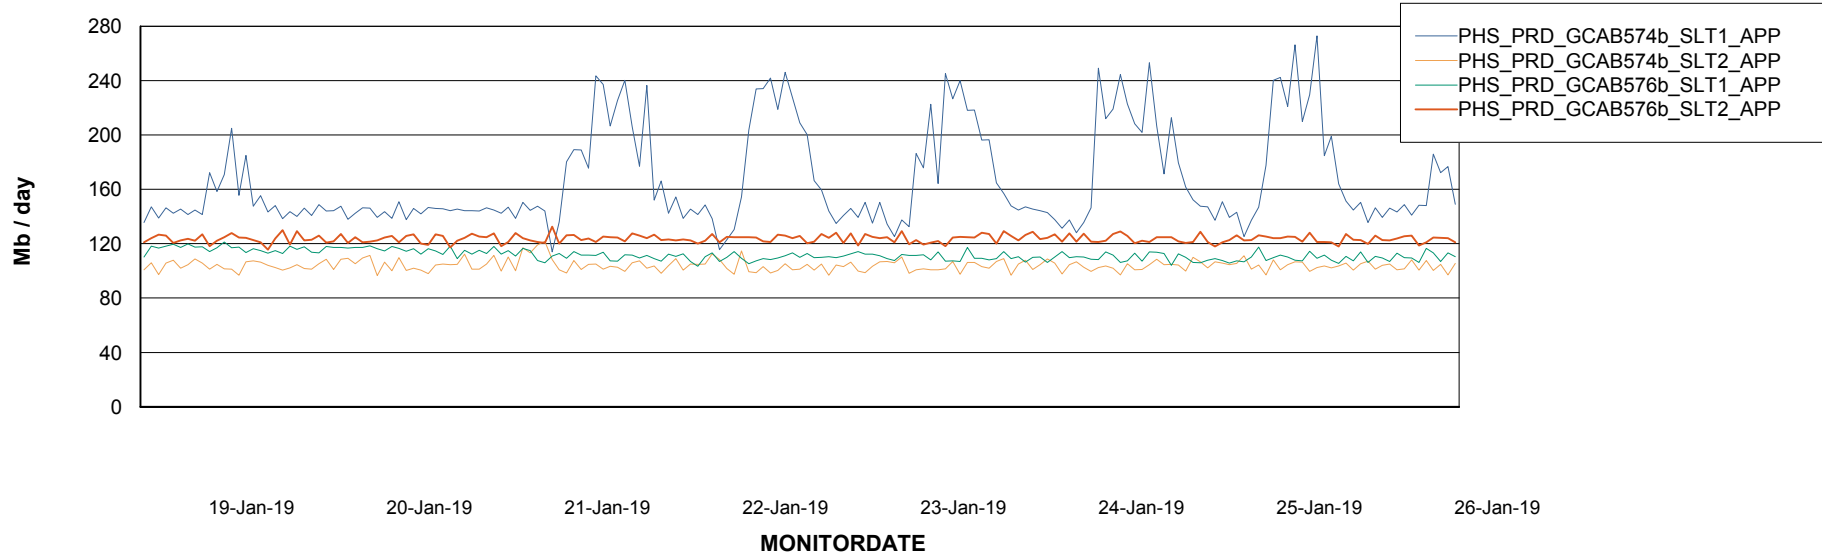

ABSolute Application Server Services

Avg memory used per ABS Server Service