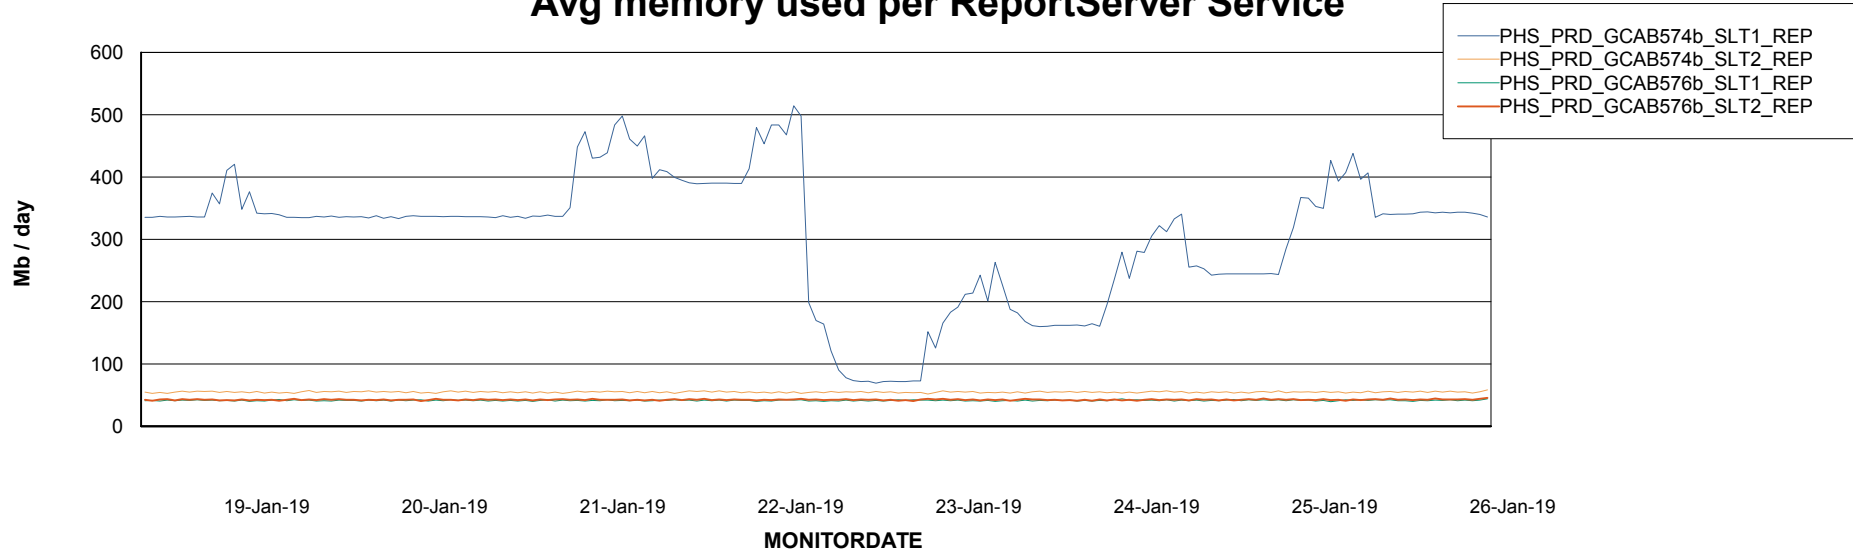

Avg memory used per ABS Server Service

Avg users per day per ABS server

Weekly SLA Customer Report

Customer PHS_Production
Database ID 47

ABSSolute Application ReportServer Services

Avg memory used per ReportServer Service