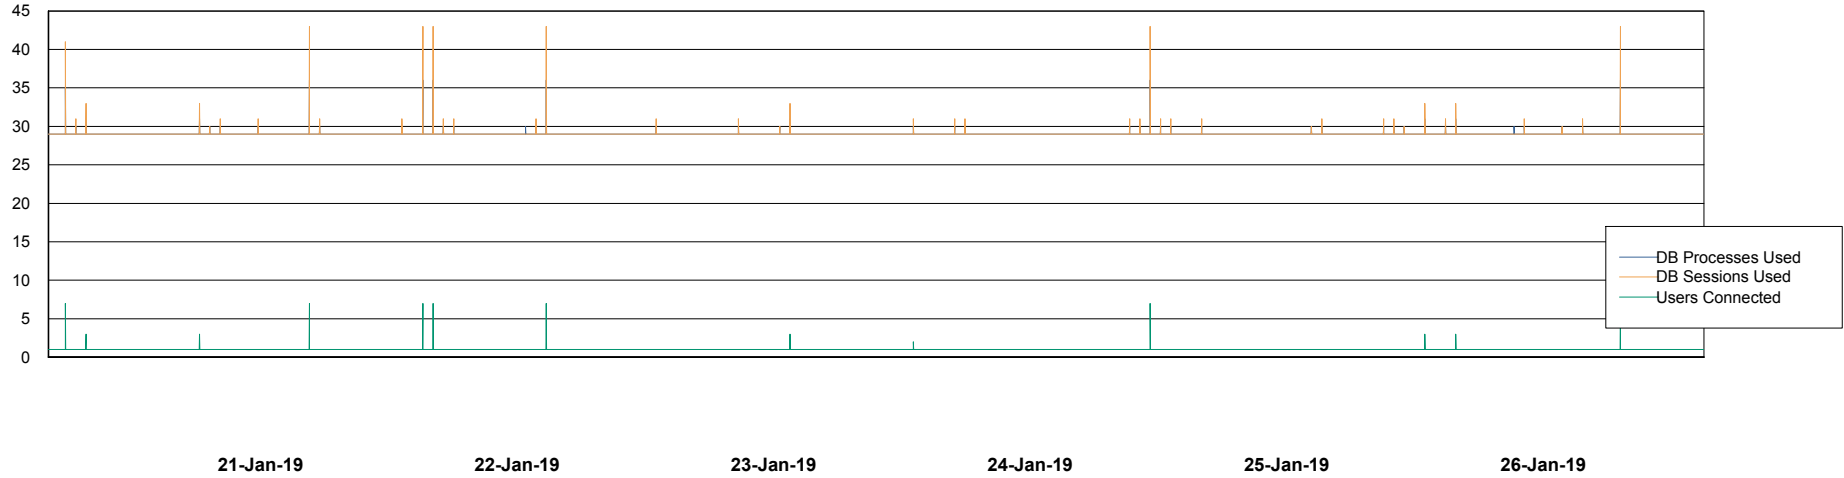

Database Performance PHSDB_Standby

DB Processes Max 500
DB Sessions Max 772