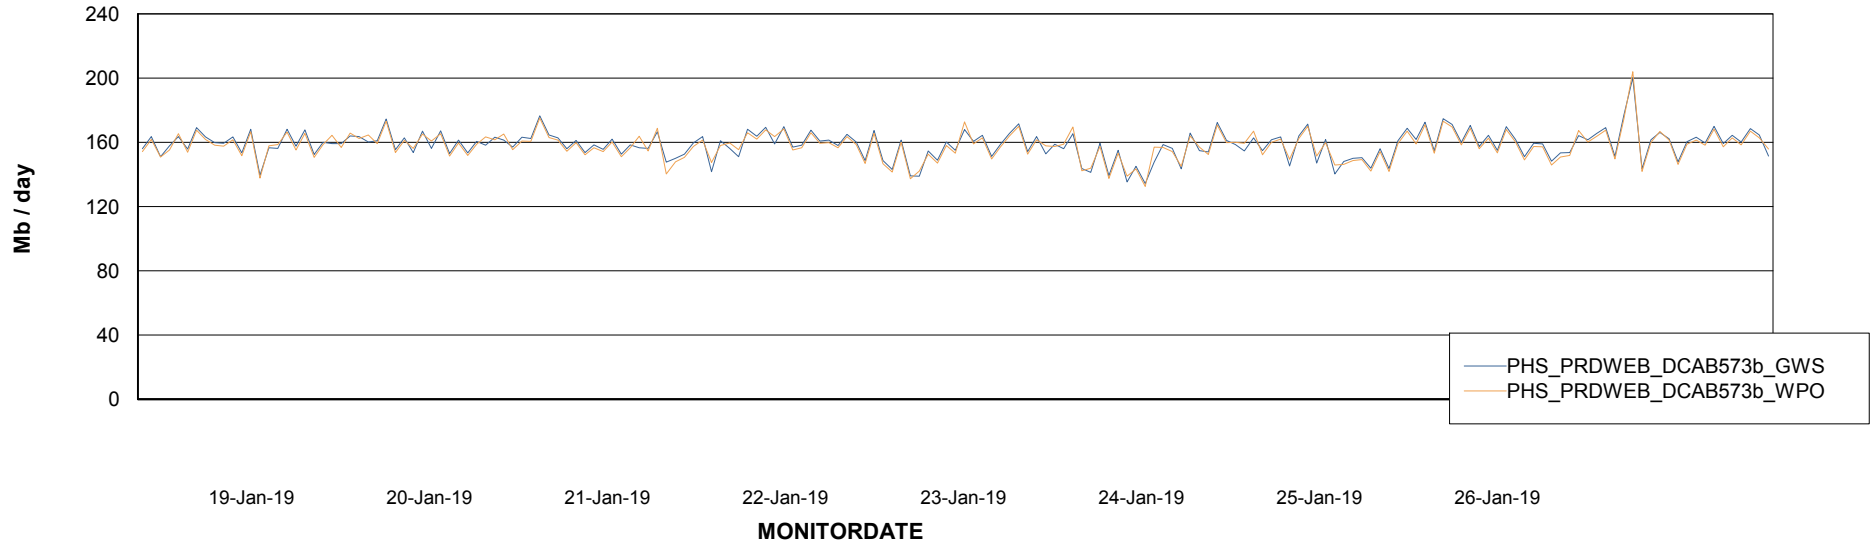

ABSolute Web Component Services

Avg memory used per ABS Web component