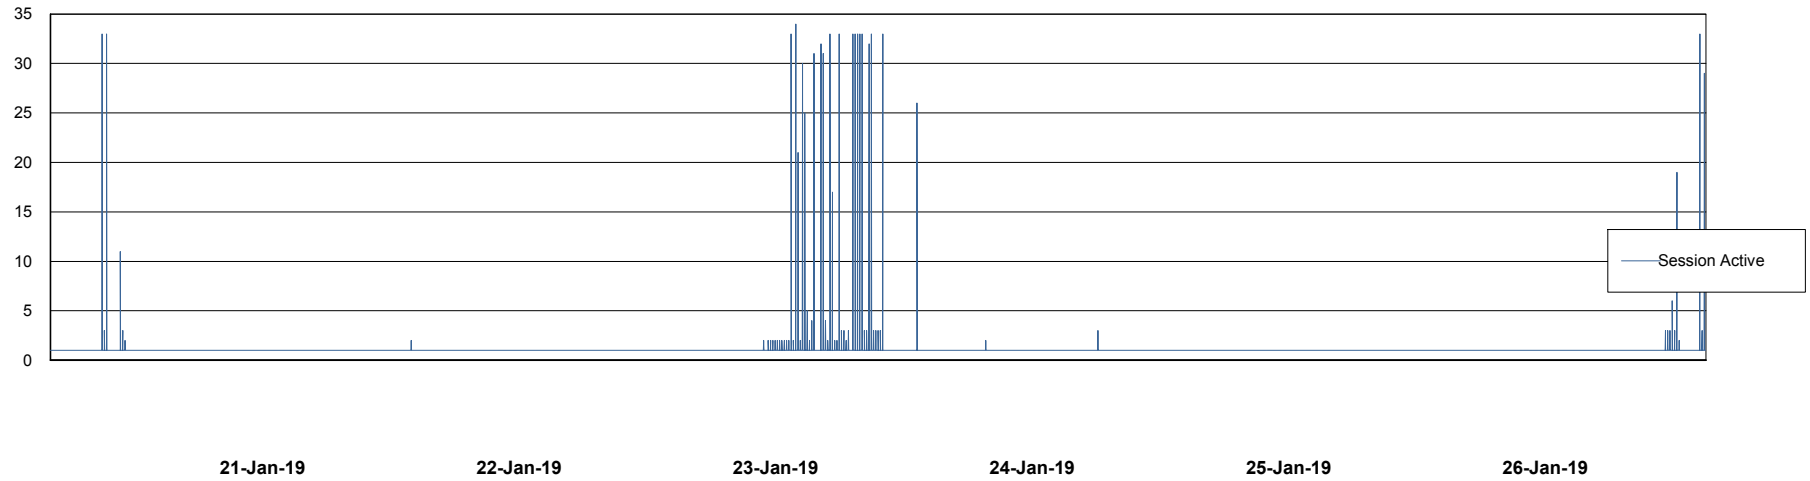

Database Performance NIXDB_Standby