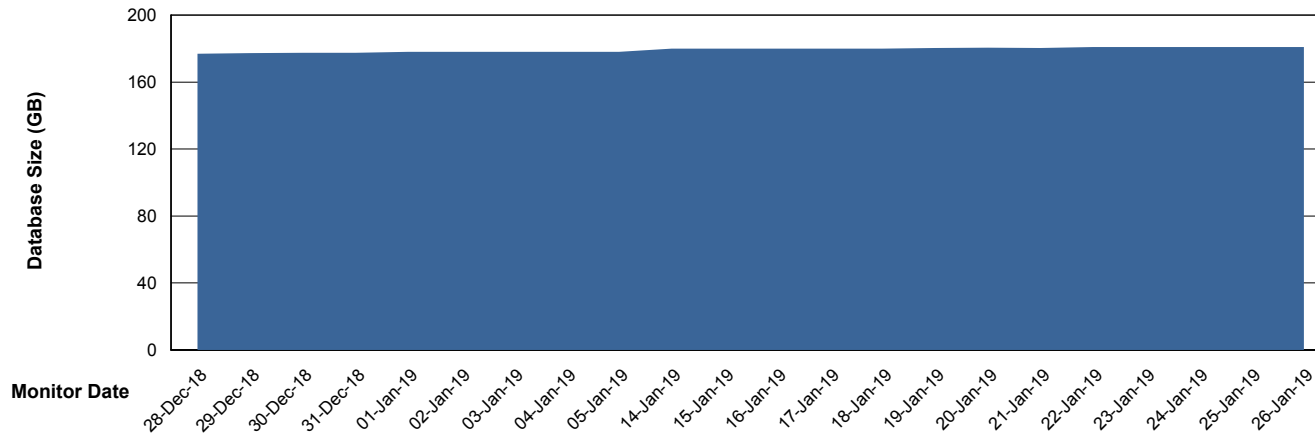

Weekly SLA Customer Report

Customer NIX_Production
Database ID 51

Database Performance NIXDB_BI

Weekly SLA Customer Report

Customer NIX_Production
Database ID 51

Database Performance NIXDB_Production

Weekly SLA Customer Report

Customer NIX_Production
Database ID 51

Database Performance NIXDB_Standby

Weekly SLA Customer Report

Customer NIX_Production
Database ID 51

DATABASE SIZE NIXDB_BI

Database growth over last month

DATABASE SIZE NIXDB_Production

Database growth over last month

Weekly SLA Customer Report

Customer NIX_Production
 Database ID 51

Database Tablespace NIXDB_BI

Date	Tablespace Name	Filesize (Gb)	Usedsize (Gb)	Percentage free
26-Jan-19	ABSDATA	64	55	14
	INDX	64	53	17
25-Jan-19	ABSDATA	64	55	14
	INDX	64	53	17
24-Jan-19	ABSDATA	64	54	16
	INDX	64	53	17
23-Jan-19	ABSDATA	64	54	16
	INDX	64	52	19
22-Jan-19	ABSDATA	64	54	16
	INDX	64	52	19
21-Jan-19	ABSDATA	64	54	16
	INDX	64	52	19
20-Jan-19	ABSDATA	64	54	16
	INDX	64	52	19