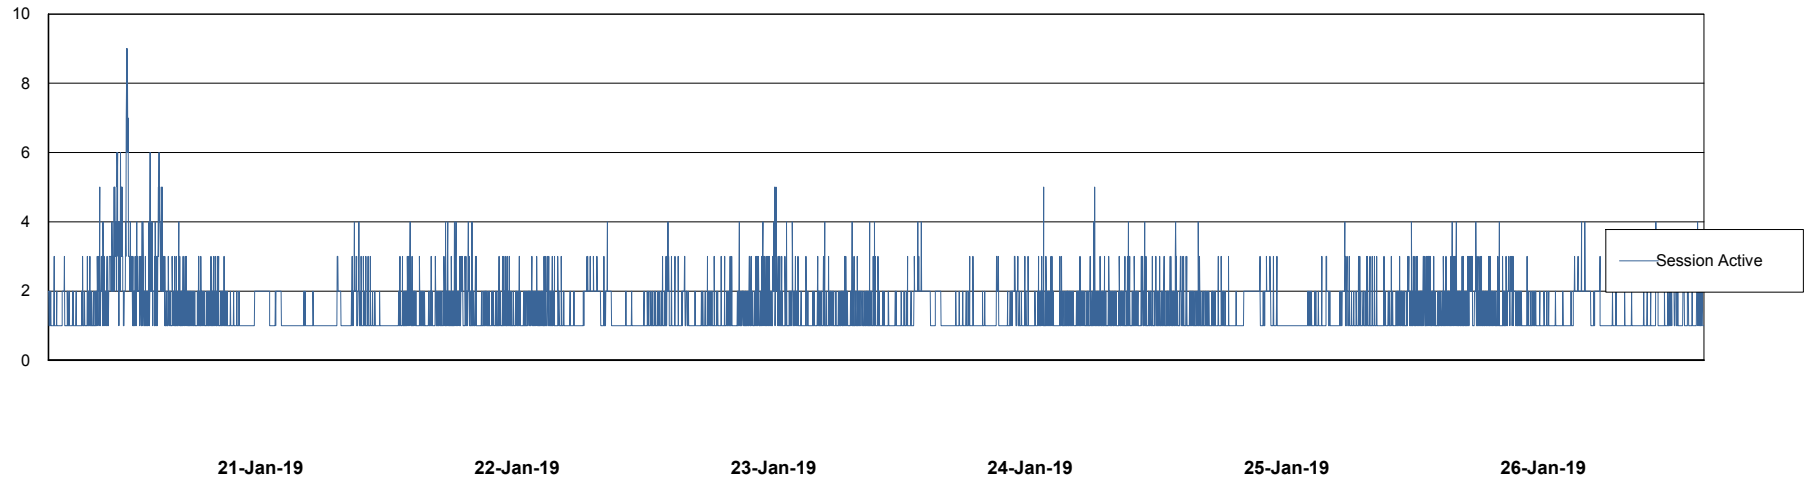

Weekly SLA Customer Report

Customer NIX_Production
Database ID 51

Database Performance NIXDB_BI

Weekly SLA Customer Report

Customer NIX_Production
Database ID 51

Database Performance NIXDB_Production

Weekly SLA Customer Report