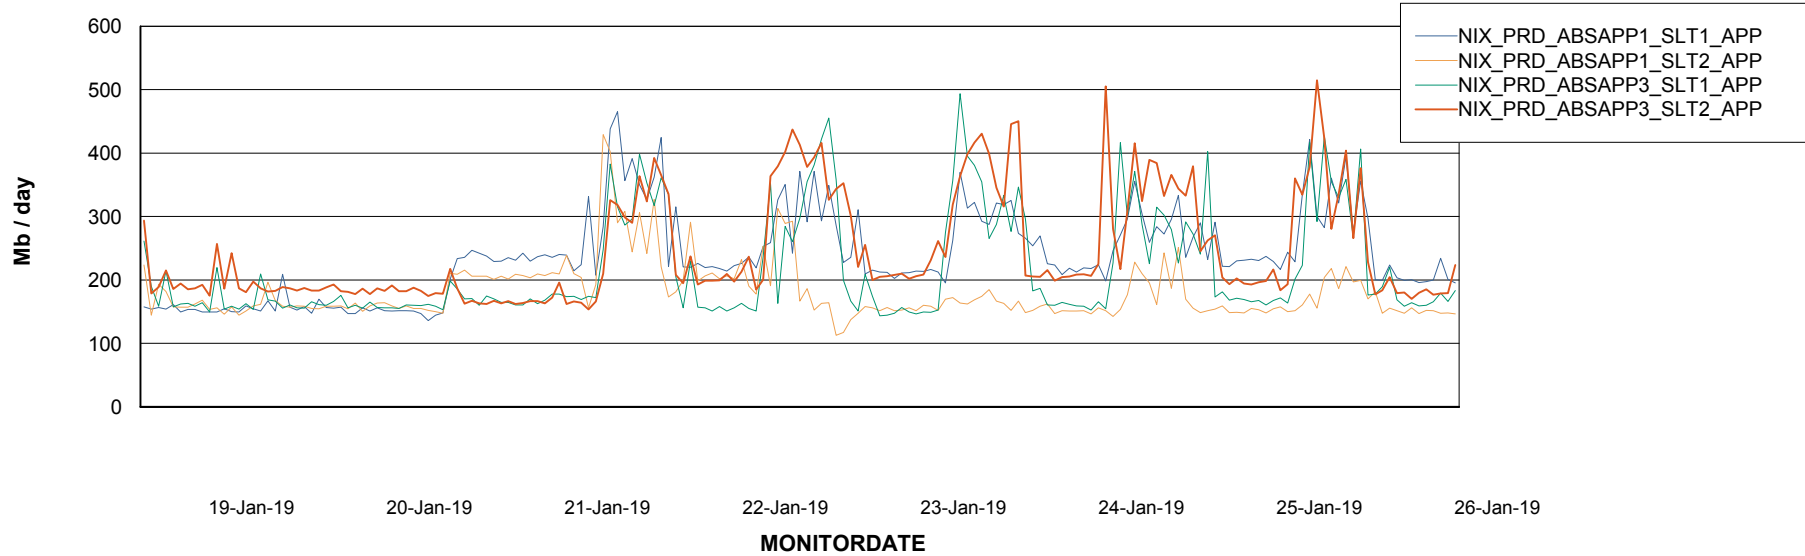

Standby Database Health NIX_Production

Recovery lag for last 7 days

Weekly SLA Customer Report

Customer NIX_Production
Database ID 51

ABSSolute Application Server Services

Avg memory used per ABS Server Service