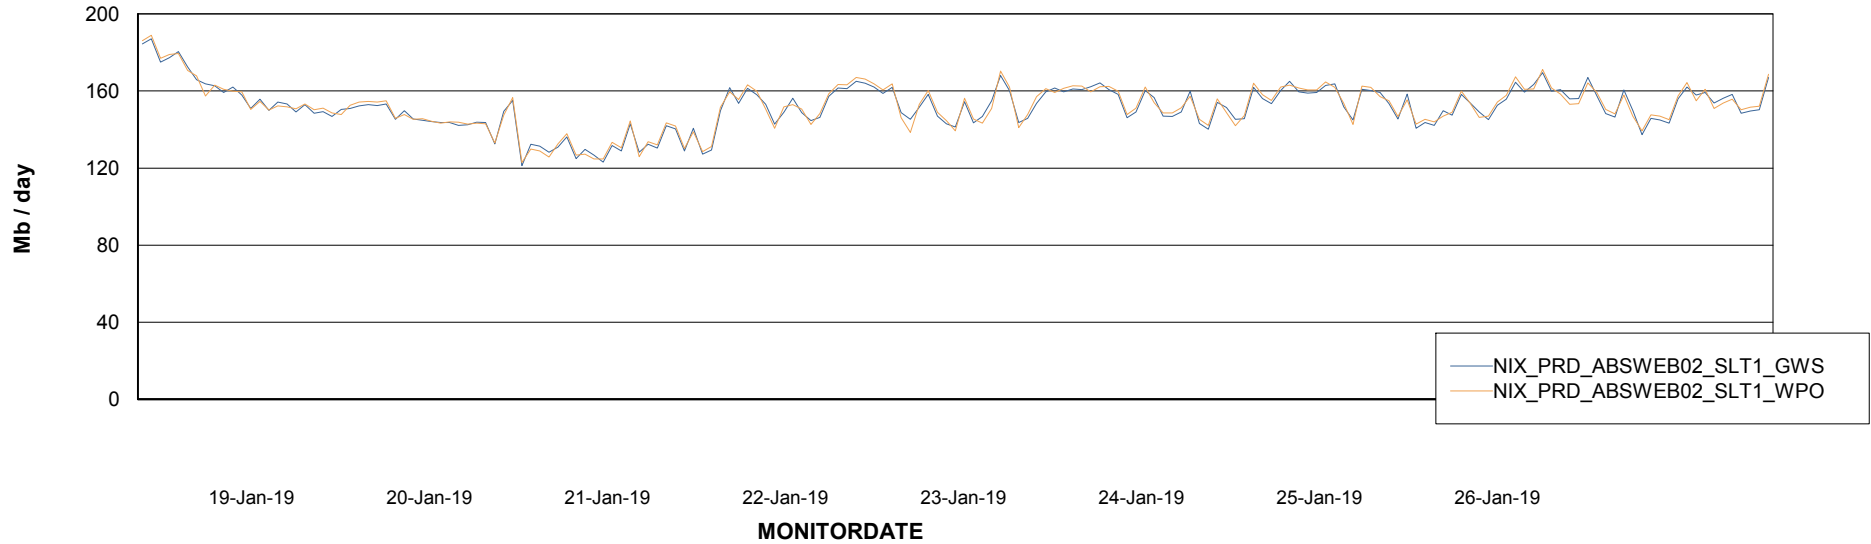

ABSSolute Web Component Services

Avg memory used per ABS Web component