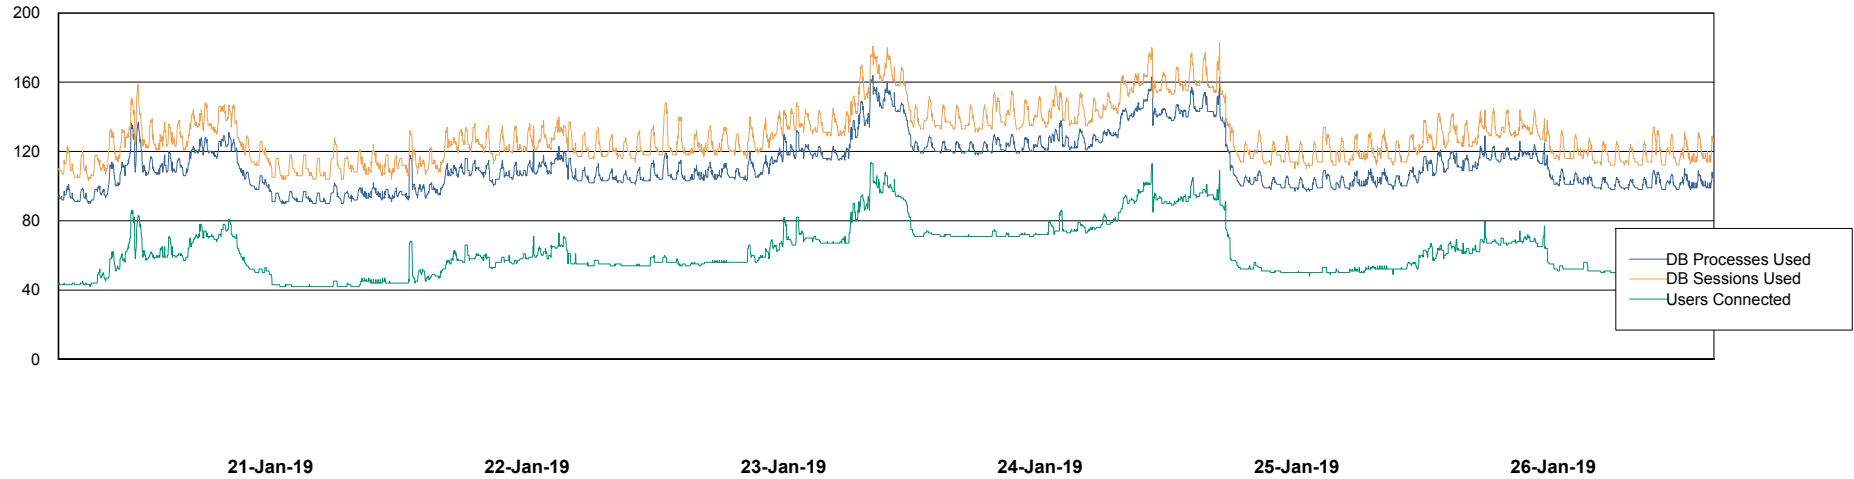

Weekly SLA Customer Report

Customer NIX_Production
Database ID 51

Database Performance NIXDB_BI

Weekly SLA Customer Report

Customer NIX_Production
Database ID 51

Database Performance NIXDB_Production

Weekly SLA Customer Report