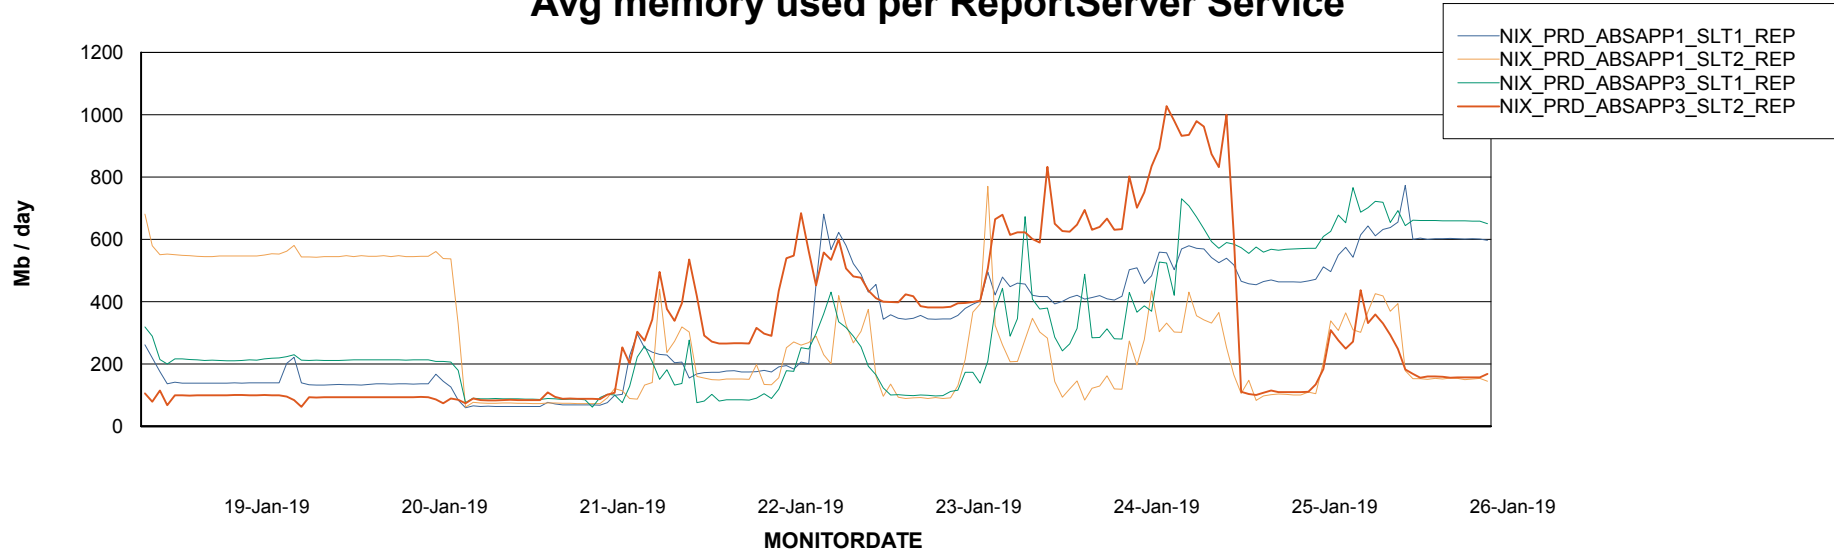

Avg users per day per ABS server

Weekly SLA Customer Report

Customer NIX_Production
Database ID 51

ABSSolute Application ReportServer Services

Avg memory used per ReportServer Service

Weekly SLA Customer Report