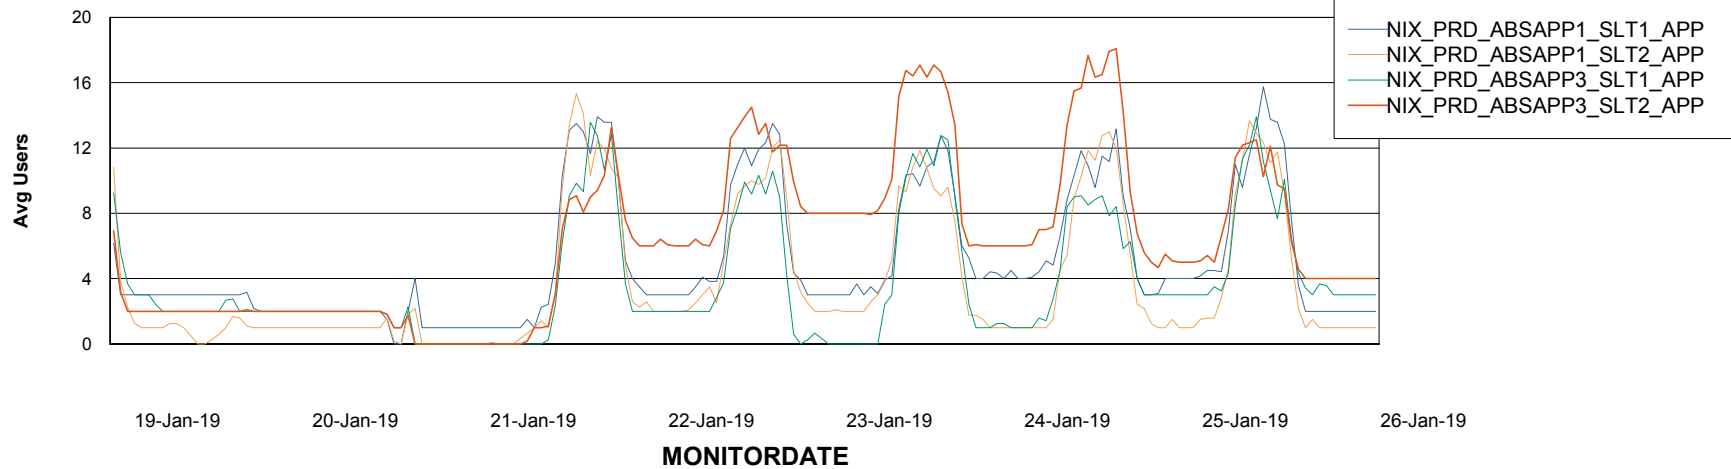

Standby Database Health NIX_Production

Recovery lag for last 7 days

Weekly SLA Customer Report

Customer NIX_Production
Database ID 51

ABSSolute Application Server Services

Avg memory used per ABS Server Service

Avg users per day per ABS server

Weekly SLA Customer Report

Customer NIX_Production
Database ID 51

ABSSolute Application ReportServer Services

Avg memory used per ReportServer Service

Weekly SLA Customer Report