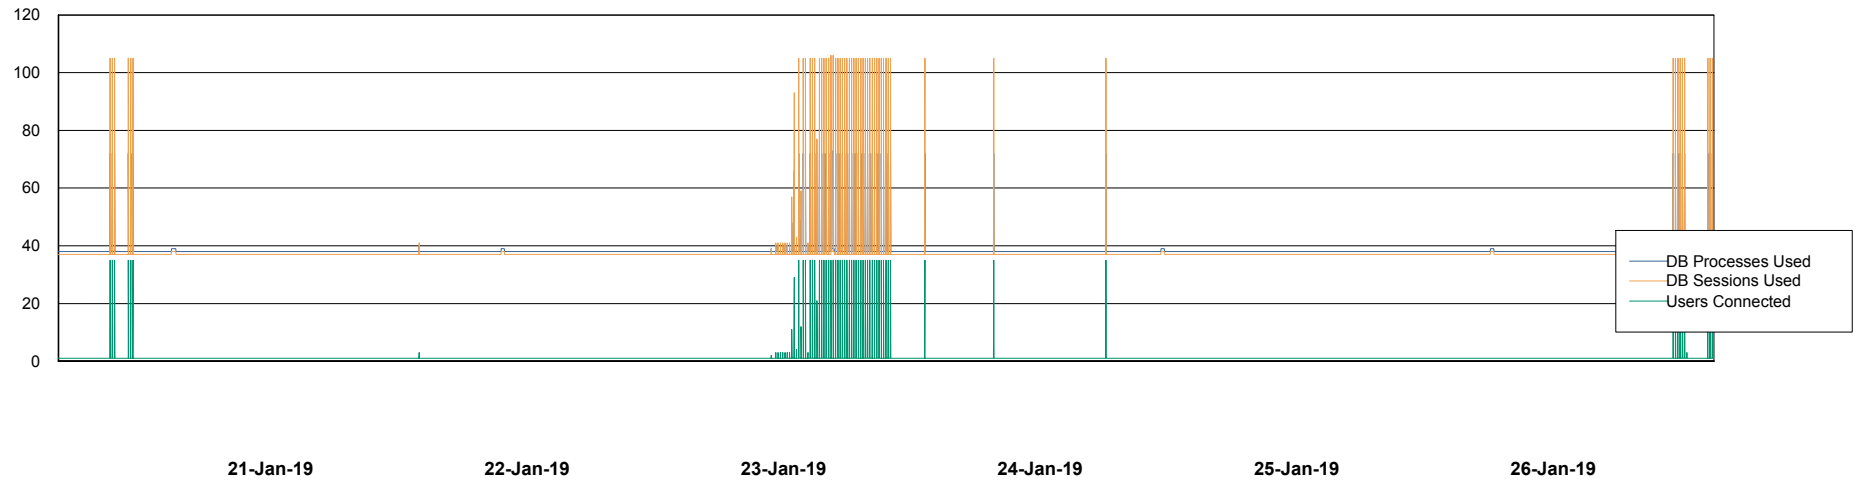

Weekly SLA Customer Report

Customer NIX_Production
Database ID 51

Database Performance NIXDB_BI

Weekly SLA Customer Report

Customer NIX_Production
Database ID 51

Database Performance NIXDB_Production

Weekly SLA Customer Report

Customer NIX_Production
Database ID 51

Database Performance NIXDB_Standby

Weekly SLA Customer Report

Customer NIX_Production
Database ID 51

DATABASE SIZE NIXDB_BI

Database growth over last month

DATABASE SIZE NIXDB_Production